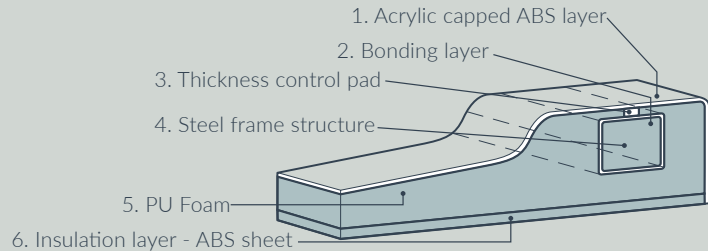

Shower trays

ZAMORI

■ LIFETIME ■

GUARANTEE*

Flexible installation

Option 1

Placed flat on the floor

The thin Zamori trays are only 35mm high which gives a modern, minimalist appearance to even the simplest and most cost effective installation method.

Option 2

Level to the floor

The low 35mm height allows the tray to be sunk into the floor so that the upper surface is level with the floor. The framed rim still allows good water retention to avoid water escape.

Option 3

Raised above the floor

Zamori offers optional adjustable legs and panel sets for raising the tray 100mm above the floor. The packs include removable acrylic side panels to match the shower tray. These are held in place by magnetic clips to ensure maintenance is easy.

Reinforced trays

All our trays are manufactured from Acrylic sheet and incorporate our patented steel reinforcing frame. This is formed to be the exact shape of each tray and ensures rigidity for a lifetime of use. The trays are flat on the under-surface; this makes installation and levelling very easy.

Anti-bacterial

All Zamori shower trays are impregnated with an anti-bacterial zeomic agent.

One of the amazing qualities of silver is that it has inherent anti-microbial properties - Zamori has added the silver-based anti-bacterial additive Zeomic into the manufacturing process. The anti-microbial qualities protect against harmful bacteria and suppress mould growth.

1) The silver ions from Zeomic impregnate the microbe surface and are then absorbed by the cells through active transfer.
2) The silver ions react with several metabolic enzymes within the metabolic system of the microbes.
3) The activity of these enzymes is hindered and the growth of microbes is inhibited.

Anti-slip

Zamori anti-slip is simply the finest available.

Our anti-slip trays comply with DIN51097 class C - the highest anti-slip rating.

We are the only manufacturer to thermo bond the Swiss Grip Antislip onto the tray with a curing process - to ensure better performance for a cleaner and longer lasting surface.

DIN51097 class C anti-slip ramp test.