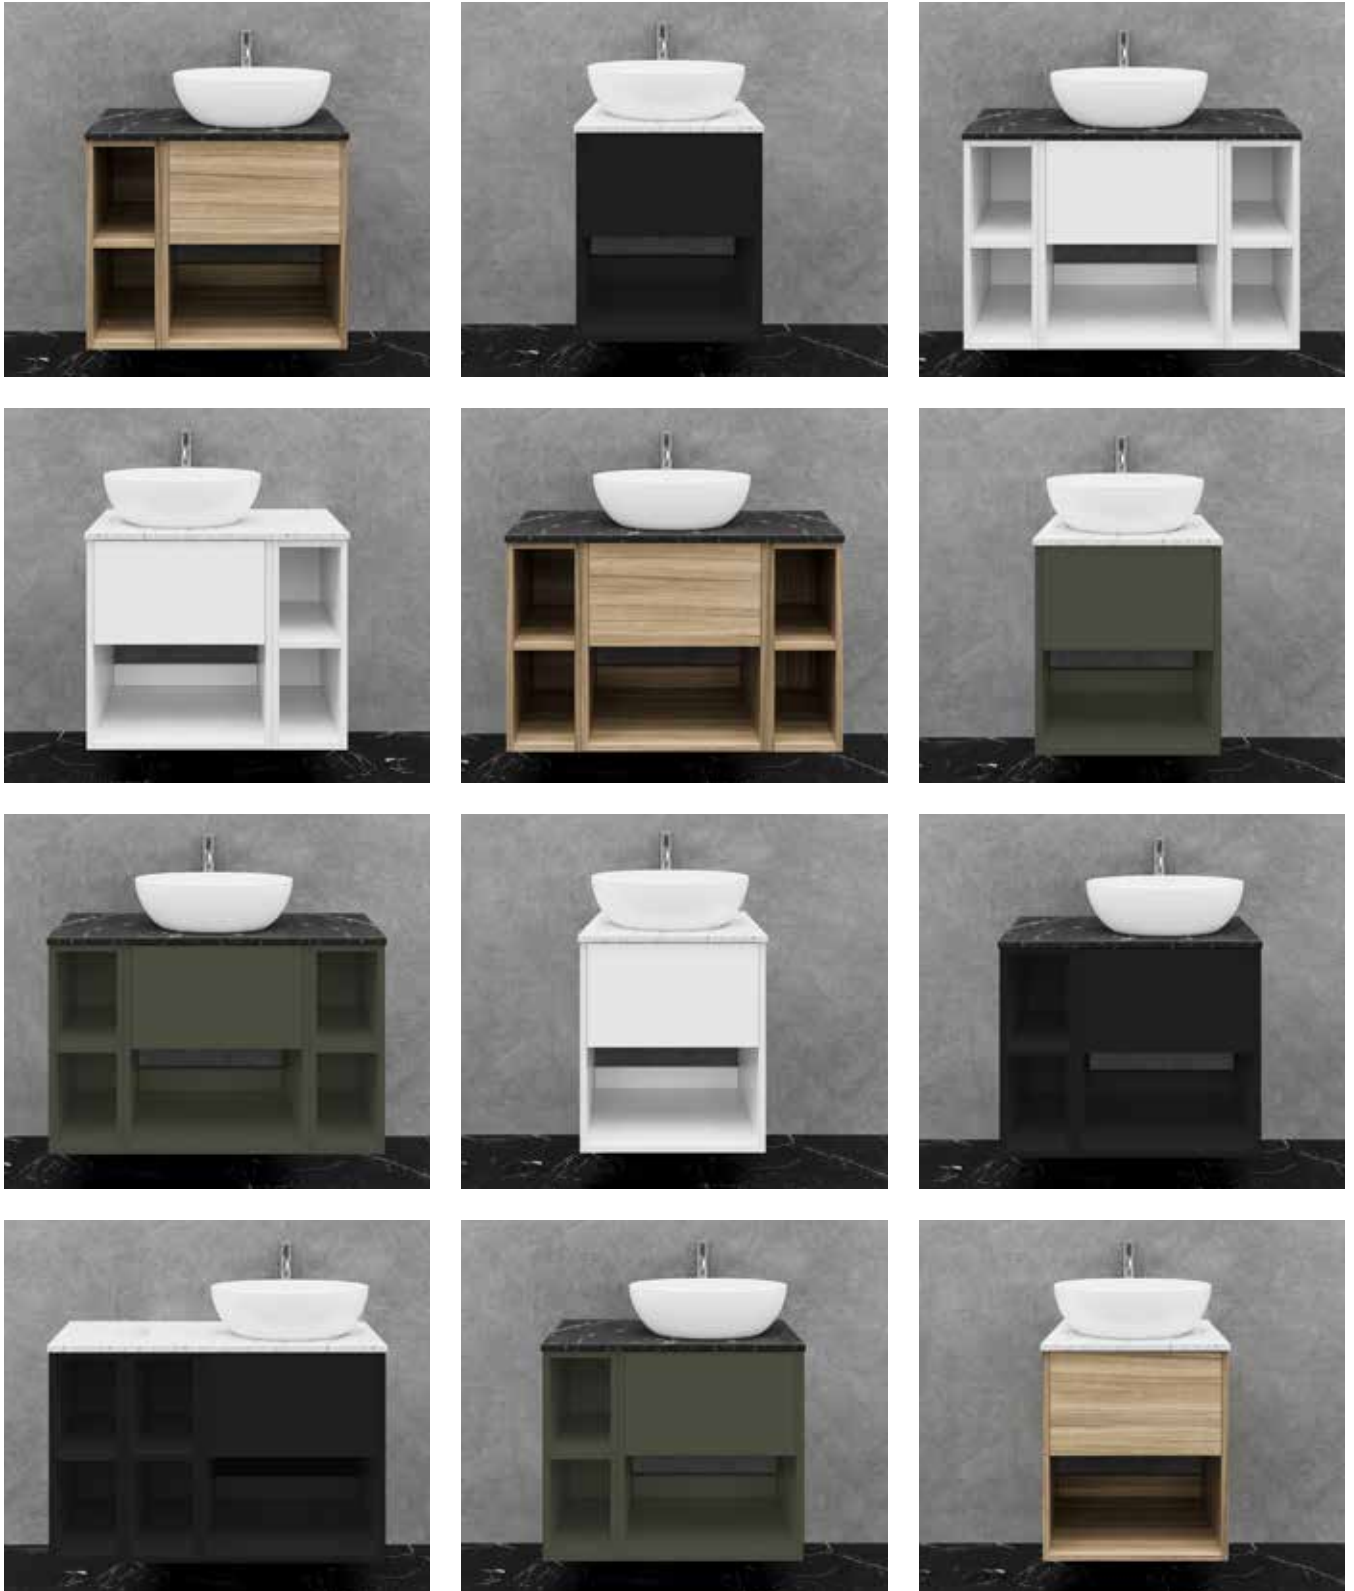

Customise your storage!

Hackney furniture offers modular solutions for those who want to personalise their storage unit. By combining our drawer unit (available in 500mm, 600mm or 700mm) with our 200mm shelving unit and worktop options (available in 500mm to 1200mm) you can create your own perfect solution. A small selection of the options you could create are shown below.