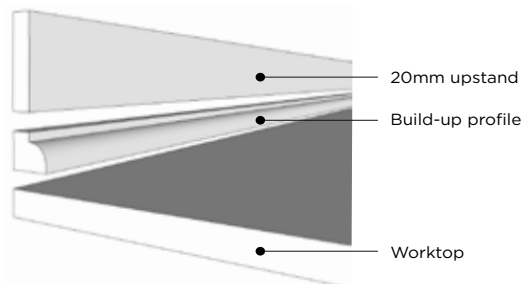

UPSTAND STYLE

By incorporating complementary kitchen upstands, you can elevate the already impressive appearance of your stunning worksurface, creating an air of unparalleled sophistication.

Cladding