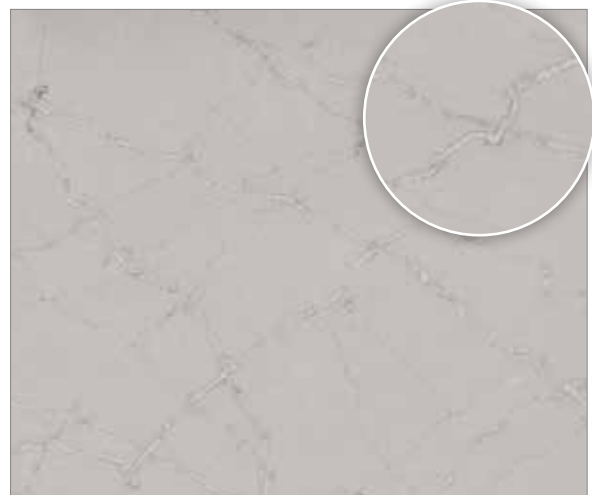

Victorian Silver