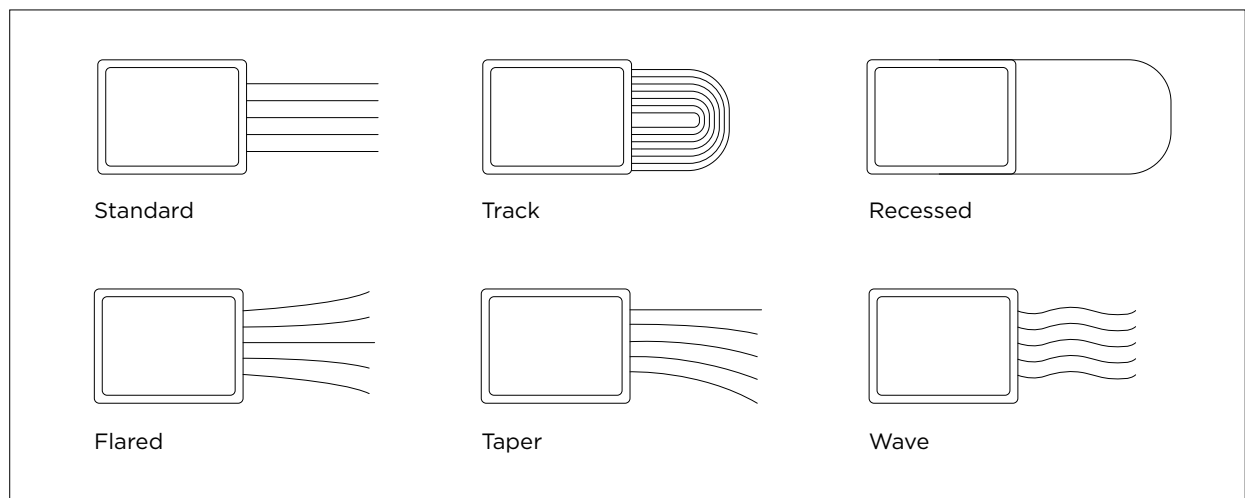

SINK STYLE

Spanning from classic ceramic, elegant undermounts, to striking down-stand designs, sinks offer a diverse range of styles, providing countless combinations to complement your ideal worksurface.

DRAINER STYLE

Enhance your kitchen's aesthetics and functionality with drainer grooves, a stylish addition that elevates the look of your worktops. Placed on either side of the sink, you can tailor them to perfectly complement your ideal sink setup.