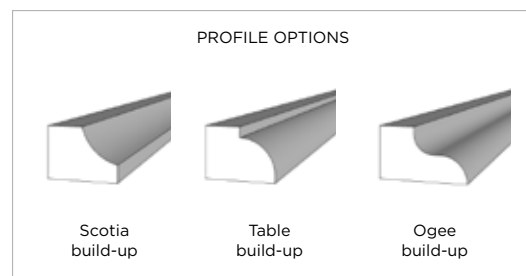

SINK STYLE

Spanning from classic ceramic, elegant undermounts, to striking down-stand designs, sinks offer a diverse range of styles, providing countless combinations to complement your ideal worksurface.

DRAINER STYLE

Enhance your kitchen's aesthetics and functionality with drainer grooves, a stylish addition that elevates the look of your worktops. Placed on either side of the sink, you can tailor them to perfectly complement your ideal sink setup.

Upstand

Splashback

Cladding

Downstand

FLOATING SHELVES

Enhance both the functionality and elegance of your upstand with the addition of a beautifully designed floating shelf, ideal for showcasing matching decorations or storing essential kitchen utensils.