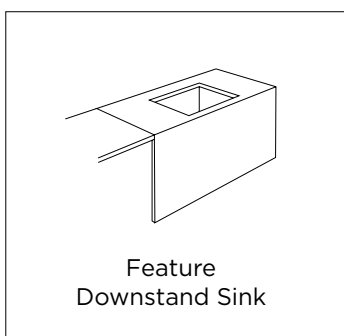

DRAINER STYLE

Enhance your kitchen's aesthetics and functionality with drainer grooves, a stylish addition that elevates the look of your worktops. Placed on either side of the sink, you can tailor them to perfectly complement your ideal sink setup.