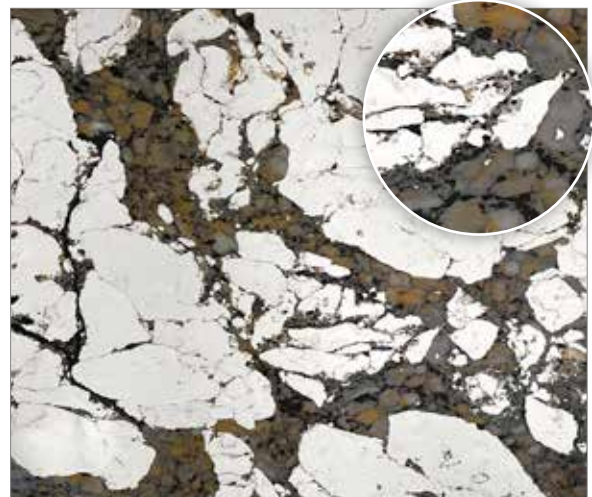

NEUTRAL SPECKLED COLLECTION

Patagonia

ULTRA COMPACT

QUARTZ

GRANITE