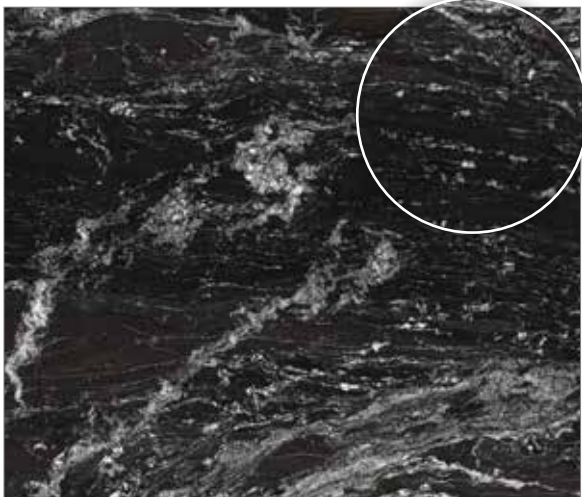

GRANITE

Worksurface: Pietra Carbon

Worksurface: Dekton Ultra Compact Laurent

BLACK VEINED COLLECTION

Laurent

Silver Waves

Speak to us about an alternative finish

Black Beauty