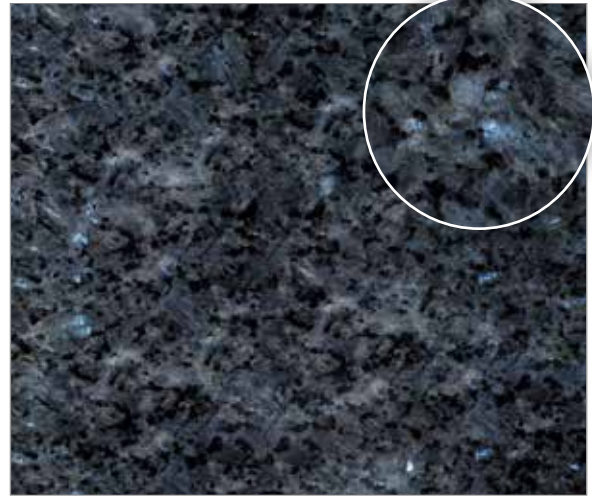

Lundhs Blue