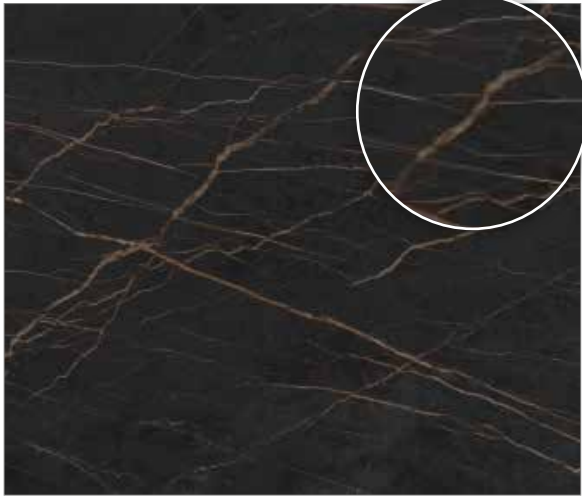

BLACK VEINED COLLECTION

Laurent