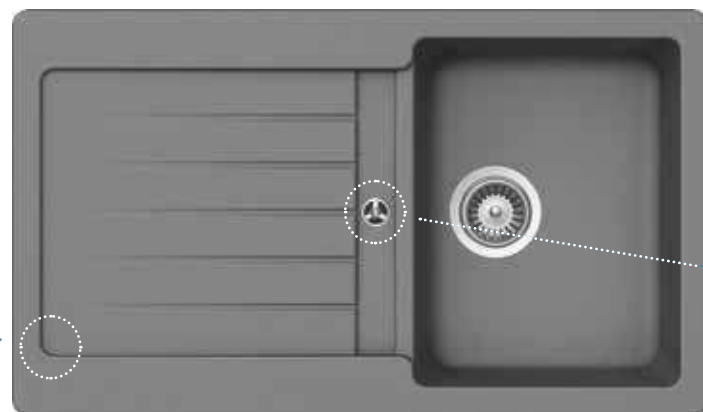

# TYPOS

Tap not in UK range

Wide choice of designs

All-round rim keeps water and dirt contained within the sink area

Deep bowl e.g. for filling tall vases or pots & pans

Recessed overflow area e.g. for pouring away left-over liquids