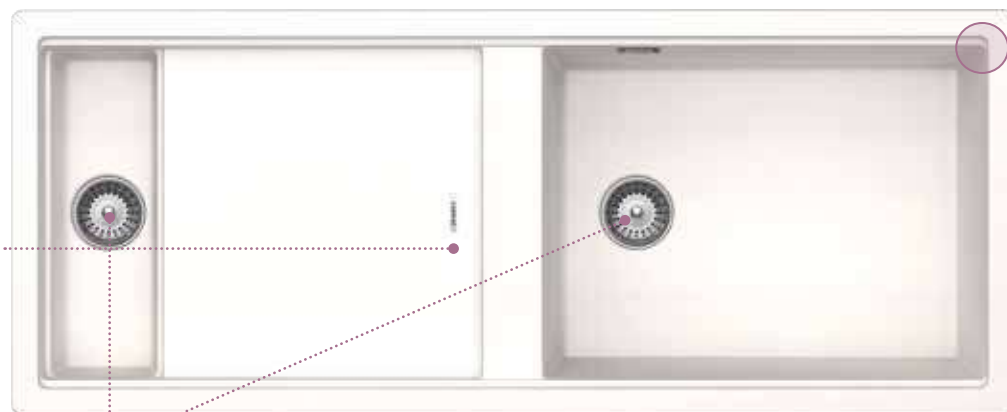

# PREPSTATION

D-150

Integrated lip for hanging and laying multifunctional accessories

Pure CRISTADUR® Green Line model

Integrated draining board

Patented Perfect Drain for less places where dirt can linger and more colour in the sink