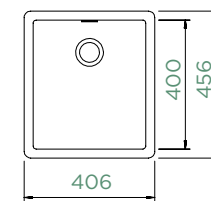

### GREENWICH N-100S

DUALMOUNT

Cabinet size: **45 cm**  
 Inner dimension of the bowl: **350 x 400 x 200 mm**  
 Installation: **fixed**  
 Cut-out size topmount: **392 x 442 mm**  
 Cut-out size undermount: **350 x 400 mm**