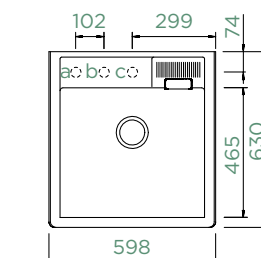

## KALLIO M-100

MODULE

Cabinet size: **60 cm**  
Inner dimension of the bowl:  
**518 × 465 × 220 mm**  
Installation: **fixed**

**Accessories:**

- Visible Parts in Solid Stainless Steel  
SCH-629916EDM-WP
- Visible Parts in White Gold  
SCH-629916WGO-WP
- Visible Parts in Copper  
SCH-629916COP-WP
- Visible Parts in Gunmetal  
SCH-629916GUM-WP
- Visible Parts in Puro  
SCH-629916PUR-WP
- Samo **CHR** SCH-629169CHR
- Samo **EDM** SCH-629169EDM
- Samo **WGO** SCH-629169WGO