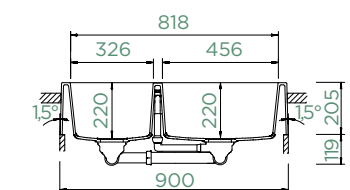

## KALLIO M-100

MODULE

Cabinet size: **60 cm**  
Inner dimension of the bowl:  
**518 × 465 × 220 mm**  
Installation: **fixed**

**Accessories:**

- Visible Parts in Solid Stainless Steel  
SCH-629916EDM-WP
- Visible Parts in White Gold  
SCH-629916WGO-WP
- Visible Parts in Copper  
SCH-629916COP-WP
- Visible Parts in Gunmetal  
SCH-629916GUM-WP
- Visible Parts in Puro  
SCH-629916PUR-WP
- Samo **CHR** SCH-629169CHR
- Samo **EDM** SCH-629169EDM
- Samo **WGO** SCH-629169WGO

## KALLIO M-175

MODULE

Cabinet size: **90 cm**  
Inner dimension of the bowl:  
**456 × 465 × 220 mm**  
Installation: **fixed**

**Accessories:**

- Visible Parts in Solid Stainless Steel  
SCH-629372EDM-WP
- Visible Parts in White Gold  
SCH-629372WGO-WP
- Visible Parts in Copper  
SCH-629372COP-WP
- Visible Parts in Gunmetal  
SCH-629372GUM-WP
- Visible Parts in Puro  
SCH-629372PUR-WP
- Samo **CHR** SCH-629169CHR
- Samo **EDM** SCH-629169EDM
- Samo **WGO** SCH-629169WGO