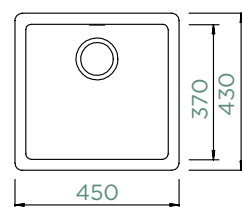

## QUADRO N-100S

Cabinet size: **50 cm**  
 Inner dimension of the bowl:  
**390 × 370 × 200 mm**  
 Installation: **fixed**  
 Cut-out size undermount:  
**390 × 370 mm**

**Accessories:**  
 Silicone Drain Mat SCH-629188  
 Silicone Drain Mat Short SCH-629189  
 Strainer Bowl SCH-629051SH  
 Corner Bowl SCH-629733