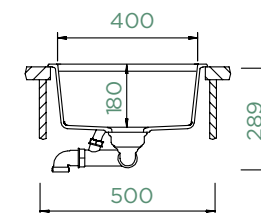

## KIRUNA N-100

DUALMOUNT

Cabinet size: **50 cm**  
Inner dimension of the bowl: **400 x 400 x 180 mm**  
Installation: **fixed**  
Cut-out size topmount: **442 x 442 mm**  
Cut-out size undermount: **400 x 400 mm**