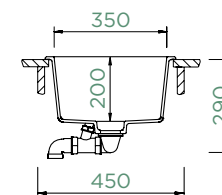

### GREENWICH N-100S

DUALMOUNT

Cabinet size: **45 cm**  
 Inner dimension of the bowl: **350 x 400 x 200 mm**  
 Installation: **fixed**  
 Cut-out size topmount: **392 x 442 mm**  
 Cut-out size undermount: **350 x 400 mm**