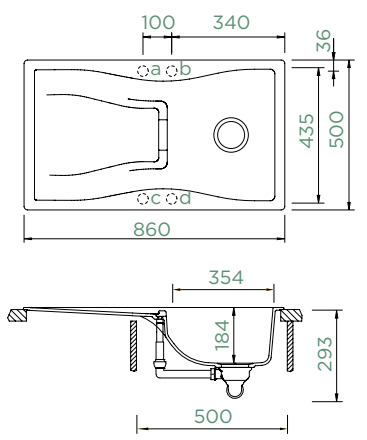

## WATERFALL D-100

TOPMOUNT

Cabinet size: **50 cm**  
 Inner dimension of the bowl: **354 x 435 x 184 mm**  
 Installation: **reversible**  
 Cut-out size topmount: **840 x 480 mm**  
 Worktop for built-in dishwasher: **25 mm**