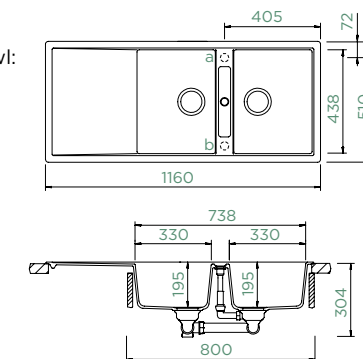

## MONO D-200

TOPMOUNT

Cabinet size: **80 cm**  
 Inner dimension of the bowl:  
**330 × 438 × 195 mm**  
 Installation: **reversible**  
 Cut-out size topmount:  
**1140 × 490 mm**  
 Worktop for built-in  
 dishwasher: **22 mm**