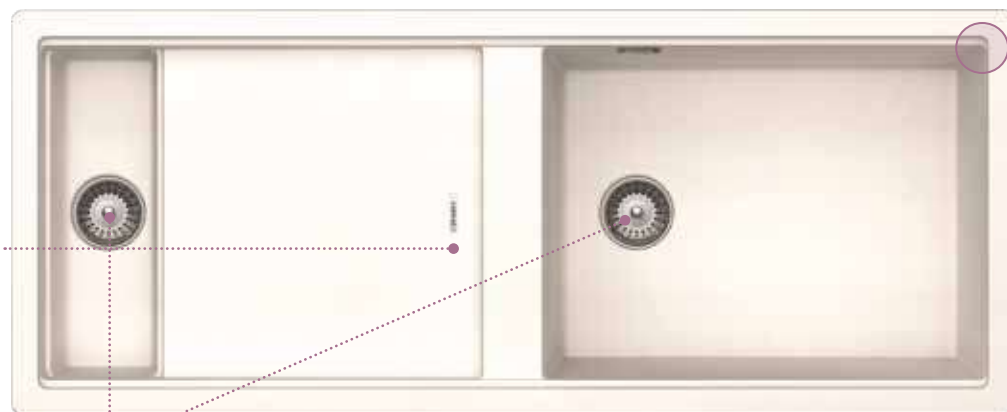

# PREPSTATION

D-150

Integrated lip for hanging and laying multifunctional accessories

Integrated draining board

Patented Perfect Drain for less places where dirt can linger and more colour in the sink

Spacious bowl with room for large cooking utensils