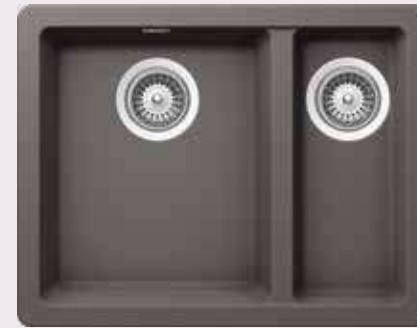

GREENWICH N-150

DUALMOUNT

Cabinet size: **60 cm**
Inner dimension of the bowl:
310 × 370 × 200 mm
Installation: **fixed**
Cut-out size topmount:
530 × 410 mm
Cut-out size undermount:
490 × 370 mm