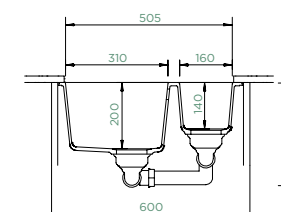

Accessories:
Silicone Drain Mat SCH-629188
Silicone Drain Mat Short SCH-629189
Corner Bowl SCH-629733

TOPMOUNT

CRISTALITE® LINE

- SCH-QUAN150YUGNE/4061
- SCH-QUAN150YUGAS/4062
- SCH-QUAN150YUGCR/4063
- SCH-QUAN150YUGDW/4064