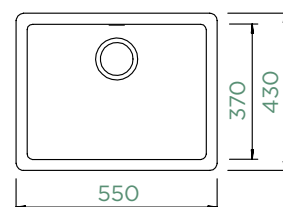

Accessories:
Silicone Drain Mat SCH-629188
Silicone Drain Mat Short SCH-629189
Strainer Bowl SCH-629051SH
Corner Bowl SCH-629733

TOPMOUNT

CRISTALITE® LINE

- SCH-QUAN100UGNE/4041
- SCH-QUAN100UGAS/4042
- SCH-QUAN100UGCR/4043
- SCH-QUAN100UGDW/4044