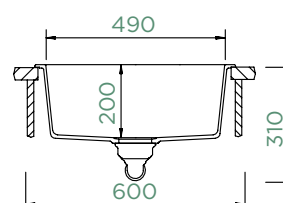

Accessories:
Silicone Drain Mat SCH-629188
Silicone Drain Mat Short SCH-629189
Strainer Bowl SCH-629051SH
Corner Bowl SCH-629733

TOPMOUNT

CRISTALITE® LINE

- SCH-QUAN100UGNE/4041
- SCH-QUAN100UGAS/4042
- SCH-QUAN100UGCR/4043
- SCH-QUAN100UGDW/4044