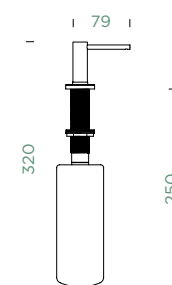

Soap dispenser

Spout length: **79 mm**
Height: **320 mm**
Spout height: **65 mm**
Filling capacity: **500 ml**
Needed cabinet space: **250 mm**

METALLIC

- SCH-629169 CHR
- SCH-629169 EDM
- SCH-629169 WGO
- SCH-629169 COP
- SCH-629169 GUM
- SCH-629169 S

FILLING:

Filling from top

Tap not in UK range