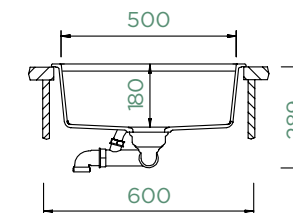

## KIRUNA N-100

DUALMOUNT

Cabinet size: **50 cm**  
Inner dimension of the bowl: **400 x 400 x 180 mm**  
Installation: **fixed**  
Cut-out size topmount: **442 x 442 mm**  
Cut-out size undermount: **400 x 400 mm**

## KIRUNA N-100L

DUALMOUNT

Cabinet size: **60 cm**  
Inner dimension of the bowl: **500 x 400 x 180 mm**  
Installation: **fixed**  
Cut-out size topmount: **542 x 442 mm**  
Cut-out size undermount: **500 x 400 mm**