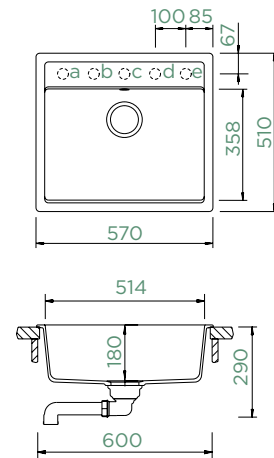

## MONO N-100

TOPMOUNT

Cabinet size: **60 cm**  
 Inner dimension of the bowl:  
**514 × 358 × 180 mm**  
 Installation: **fixed**  
 Cut-out size topmount:  
**552 × 490 mm**