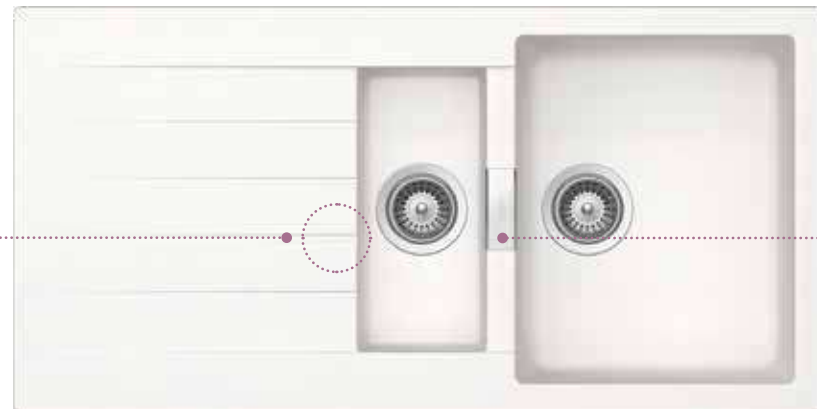

# SIGNUS

Wide choice of designs

Clean lines with integrated drainer grooves

Designer overflow

Deep bowl  
(e.g. for filling tall vases or pots & pans)

More accessories on p. 74

Fibre-Rock chopping board

(629184)