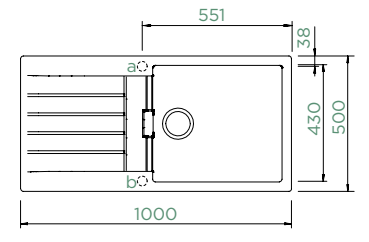

### SIGNUS D-100L

TOPMOUNT

Cabinet size: **60 cm**  
Inner dimension of the bowl: **478 × 430 × 195 mm**  
Installation: **reversible**  
Cut-out size topmount: **980 × 480 mm**  
Worktop for built-in dishwasher: **22 mm**