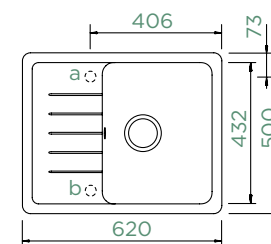

## PINEDO D-100XS

TOPMOUNT

Cabinet size: **45 cm**  
 Inner dimension of the bowl: **335 × 432 × 175 mm**  
 Installation: **reversible**  
 Cut-out size topmount: **600 × 480 mm**

**Accessories:**  
 Chopping Board, Bamboo SCH-629044  
 Chopping Board, Fibre-Rock SCH-629184  
 Design Drip Rack SCH-629725S  
 Design Drip Rack SCH-629725EDM  
 Design Drip Rack SCH-629725COP  
 2x2 Design Drip Rack SCH-629724S  
 2x2 Design Drip Rack SCH-629724EDM  
 Corner Bowl SCH-629733