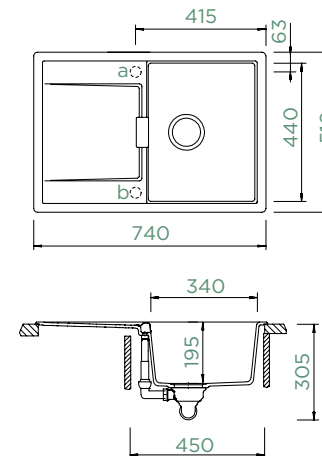

MONO D-100S

TOPMOUNT

Cabinet size: **45 cm**  
 Inner dimension of the bowl: **340 × 440 × 195 mm**  
 Installation: **reversible**  
 Cut-out size topmount: **720 × 490 mm**  
 Worktop for built-in dishwasher: **27 mm**