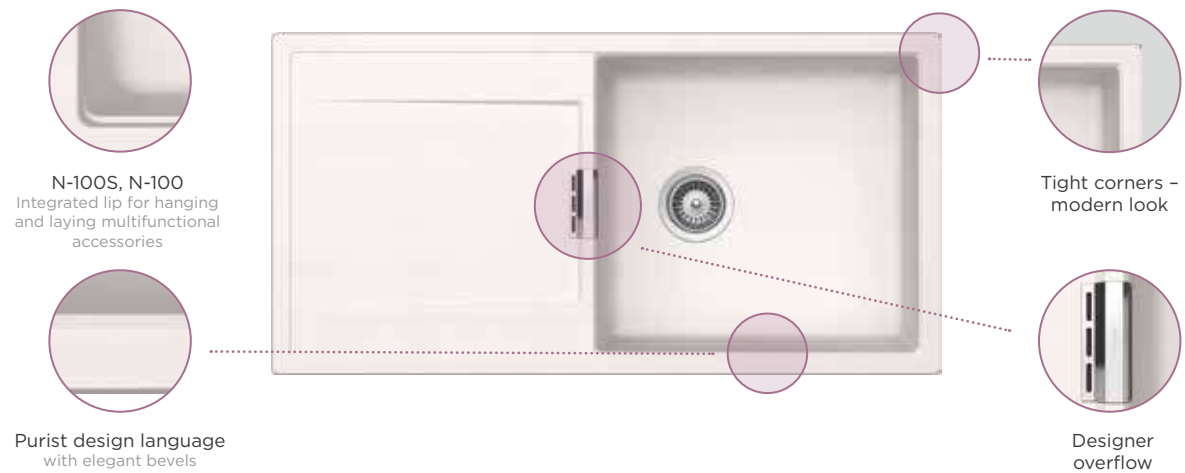

#### CRISTADUR® CLASSIC LINE

- SCH-GREN200APUR/2101
- SCH-GREN200AMAG/2109
- SCH-GREN200ASTO/2103
- SCH-GREN200ABRO/2110
- SCH-GREN200ASIL/2104
- SCH-GREN200APOL/2105

MONO

Wide choice of designs

With tap ledge on the side for under-window installation

As a round bowl

More accessories on p. 74

Chopping boards

Drain rack

Gastronorm Functional bowl

Trim

Soap dispenser

Corner dish