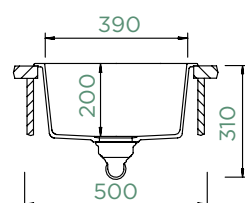

Accessories:
Silicone Drain Mat SCH-629188
Silicone Drain Mat Short SCH-629189
Strainer Bowl SCH-629051SH
Corner Bowl SCH-629733

TOPMOUNT

CRISTALITE® LINE

- SCH-QUAN100SUGNE/4021
- SCH-QUAN100SUGAS/4022
- SCH-QUAN100SUGCR/4023
- SCH-QUAN100SUGDW/4024