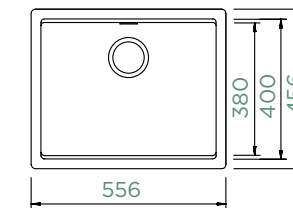

## KIRUNA N-100

DUALMOUNT

Cabinet size: **50 cm**  
Inner dimension of the bowl: **400 x 400 x 180 mm**  
Installation: **fixed**  
Cut-out size topmount: **442 x 442 mm**  
Cut-out size undermount: **400 x 400 mm**

## KIRUNA N-100L

DUALMOUNT

Cabinet size: **60 cm**  
Inner dimension of the bowl: **500 x 400 x 180 mm**  
Installation: **fixed**  
Cut-out size topmount: **542 x 442 mm**  
Cut-out size undermount: **500 x 400 mm**