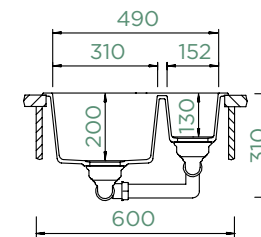

## GREENWICH N-150

DUALMOUNT

Cabinet size: **60 cm**  
 Inner dimension of the bowl:  
**310 × 370 × 200 mm**  
 Installation: **fixed**  
 Cut-out size topmount:  
**530 × 410 mm**  
 Cut-out size undermount:  
**490 × 370 mm**