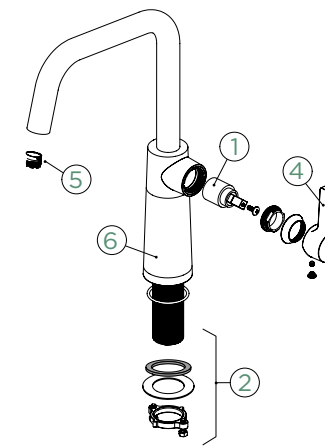

CT LINE

- SCH-5..2207543-ASP
- SCH-5..2207549-CRO
- SCH-5..2207507-ALP
- SCH-5..2207513-NER

1. 1 628784/1
2. 2 628784/2
3. 4 628785CHR
4. 5 628784/5
5. 6 5..22075XX

Note: The aerator key is included in the scope of supply.