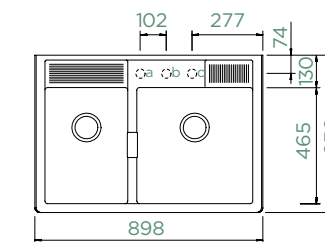

## KALLIO M-100

MODULE

Cabinet size: **60 cm**  
Inner dimension of the bowl:  
**518 × 465 × 220 mm**  
Installation: **fixed**

**Accessories:**

- Visible Parts in Solid Stainless Steel  
SCH-629916EDM-WP
- Visible Parts in White Gold  
SCH-629916WGO-WP
- Visible Parts in Copper  
SCH-629916COP-WP
- Visible Parts in Gunmetal  
SCH-629916GUM-WP
- Visible Parts in Puro  
SCH-629916PUR-WP
- Samo **CHR** SCH-629169CHR
- Samo **EDM** SCH-629169EDM
- Samo **WGO** SCH-629169WGO

## KALLIO M-175

MODULE

Cabinet size: **90 cm**  
Inner dimension of the bowl:  
**456 × 465 × 220 mm**  
Installation: **fixed**

**Accessories:**

- Visible Parts in Solid Stainless Steel  
SCH-629372EDM-WP
- Visible Parts in White Gold  
SCH-629372WGO-WP
- Visible Parts in Copper  
SCH-629372COP-WP
- Visible Parts in Gunmetal  
SCH-629372GUM-WP
- Visible Parts in Puro  
SCH-629372PUR-WP
- Samo **CHR** SCH-629169CHR
- Samo **EDM** SCH-629169EDM
- Samo **WGO** SCH-629169WGO