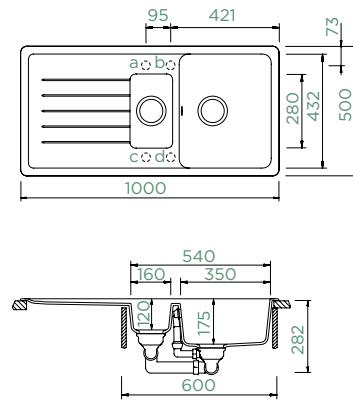

## PINEDO D-150

TOPMOUNT

Cabinet size: **60 cm**  
 Inner dimension of the bowl:  
**350 × 432 × 175 mm**  
 Installation: **reversible**  
 Cut-out size topmount:  
**980 × 480 mm**

- Accessories:**  
 Chopping Board, Bamboo SCH-629044  
 Chopping Board, Fibre-Rock SCH-629184  
 Design Drip Rack SCH-629725S  
 Design Drip Rack SCH-629725EDM  
 Design Drip Rack SCH-629725COP  
 2x2 Design Drip Rack SCH-629724S  
 2x2 Design Drip Rack SCH-629724EDM  
 Corner Bowl SCH-629733