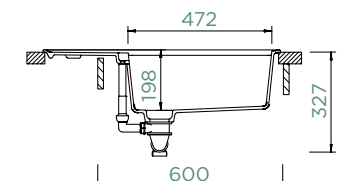

TIA D-100LS

TOPMOUNT

Cabinet size: **60 cm**
Inner dimension of the bowl: **472 × 427 × 198 mm**
Installation: **reversible**
Cut-out size topmount: **766 × 486 mm**
Worktop for built-in dishwasher: **20 mm**
Inclusive: **Multifunctional rack 629727**
Functional bowl set Tia (7 parts) 629728