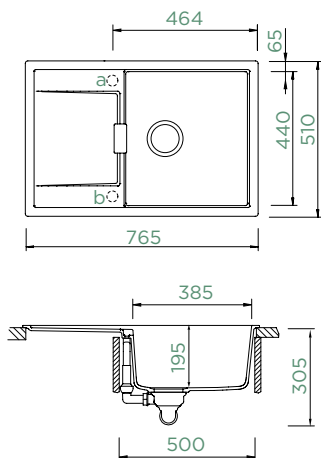

## MONO D-100

TOPMOUNT

Cabinet size: **50 cm**  
 Inner dimension of the bowl:  
**385 × 440 × 195 mm**  
 Installation: **reversible**  
 Cut-out size topmount:  
**745 × 490 mm**  
 Worktop for built-in  
 dishwasher: **27 mm**