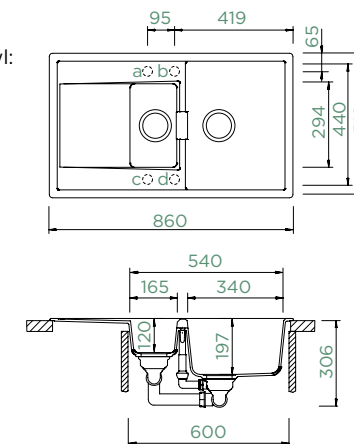

## MONO D-150

TOPMOUNT

Cabinet size: **60 cm**  
 Inner dimension of the bowl:  
**340 × 440 × 197 mm**  
 Installation: **reversible**  
 Cut-out size topmount:  
**840 × 490 mm**  
 Worktop for built-in  
 dishwasher: **27 mm**