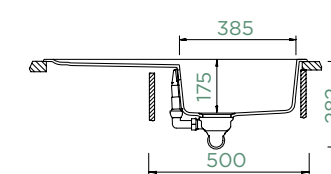

## PINEDO D-100

TOPMOUNT

Cabinet size: **50 cm**  
 Inner dimension of the bowl: **385 × 432 × 175 mm**  
 Installation: **reversible**  
 Cut-out size topmount: **840 × 480 mm**

**Accessories:**  
 Chopping Board, Bamboo SCH-629044  
 Chopping Board, Fibre-Rock SCH-629184  
 Design Drip Rack SCH-629725S  
 Design Drip Rack SCH-629725EDM  
 Design Drip Rack SCH-629725COP  
 2x2 Design Drip Rack SCH-629724S  
 2x2 Design Drip Rack SCH-629724EDM  
 Corner Bowl SCH-629733