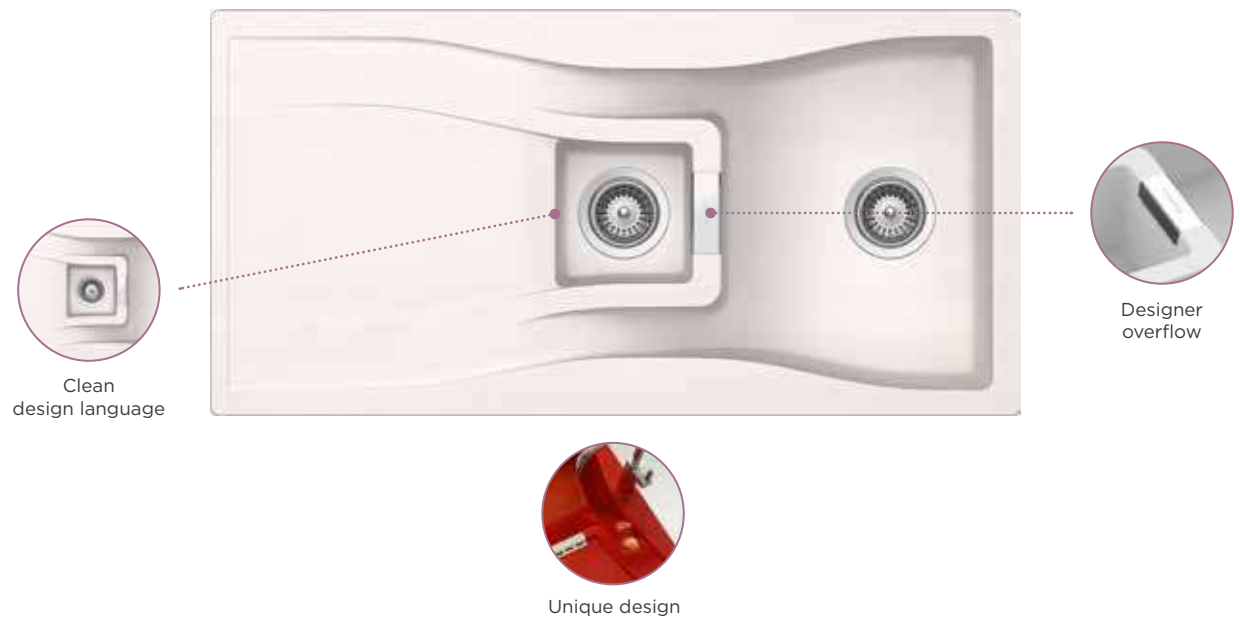

# WATERFALL

Tap not in UK range

D-100

D-150

More accessories on p. 74

- Fibre-Rock chopping board** (629184)
- Wooden chopping board** (629044)
- Drain rack, Gastronorm** (3 colours, 2 colours)
- Trim** (various colors)
- Soap dispenser**
- Corner dish**