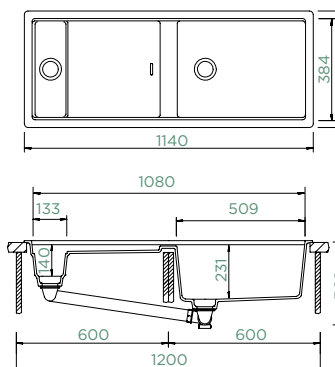

## PREPSTATION D-150

TOPMOUNT

Cabinet size: **60 + 60 cm**  
 Inner dimension of the bowl: **509 x 384 x 231 mm**  
 Installation: **fixed**  
 Cut-out size topmount: **1120 x 440 mm**

**Accessories:**

- Visible Parts in Solid Stainless Steel SCH-629896EDM-WP
- Visible Parts in White Gold SCH-629896WGO-WP
- Visible Parts in Copper SCH-629896COP-WP
- Visible Parts in Gunmetal SCH-629896GUM-WP
- Visible Parts in Puro SCH-629896PUR-WP
- Chopping Board, Wood SCH-629158
- Carrier SCH-629146
- Gastronorm Container GN 2/8 SCH-629060
- Gastronorm Container GN 2/8 SCH-629061
- Gastronorm Container GN 2/3 SCH-629063
- Corner Bowl SCH-629733