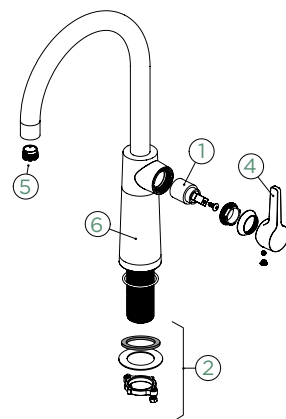

CT LINE

- SCH-5..2207543-ASP
- SCH-5..2207549-CRO
- SCH-5..2207507-ALP
- SCH-5..2207513-NER

1. 1 628784/1
2. 2 628784/2
3. 4 628785CHR
4. 5 628784/5
5. 6 5..22075XX

Note: The aerator key is included in the scope of supply.