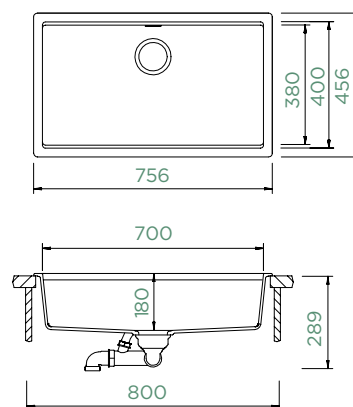

## KIRUNA N-100

DUALMOUNT

Cabinet size: **50 cm**  
Inner dimension of the bowl: **400 x 400 x 180 mm**  
Installation: **fixed**  
Cut-out size topmount: **442 x 442 mm**  
Cut-out size undermount: **400 x 400 mm**

## KIRUNA N-100L

DUALMOUNT

Cabinet size: **60 cm**  
Inner dimension of the bowl: **500 x 400 x 180 mm**  
Installation: **fixed**  
Cut-out size topmount: **542 x 442 mm**  
Cut-out size undermount: **500 x 400 mm**

## KIRUNA N-100XL

DUALMOUNT

Cabinet size: **80 cm**  
 Inner dimension of the bowl:  
**700 × 400 × 180 mm**  
 Installation: **fixed**  
 Cut-out size topmount:  
**742 × 442 mm**  
 Cut-out size undermount:  
**700 × 400 mm**