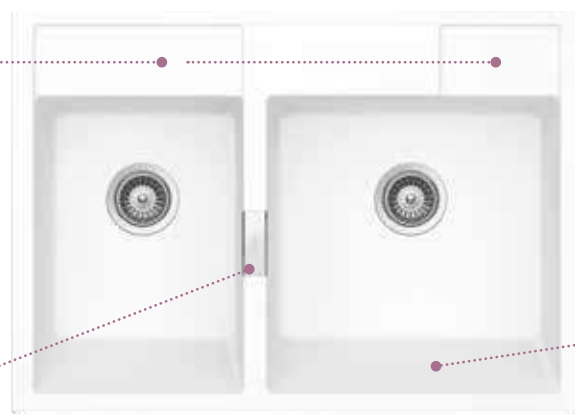

Spacious bowl
with room for large cooking utensils

220 mm
456 mm

Pure CRISTADUR®
Green Line range

Slanted edge to the front of the basin for ergonomic cleaning of baking trays and such

More accessories on p. 74

Trim

Soap dispenser