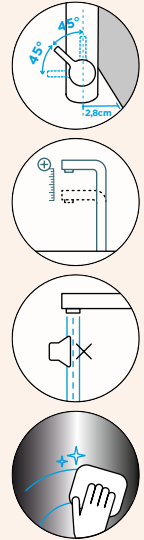

Connecting hose: **450 mm**
Swivel range: **360°**
Lever position: **on the right**
Features: **Ultra-quiet aerator, Colours PVD**

1. **FIXED SPOUT**
2. **METALLIC**
3. SCH-559000 EDM
   - SCH-559000 WGO
   - SCH-559000 COP
   - SCH-559000 GUM