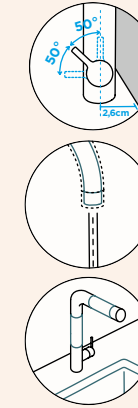

SC-510

FIXED SPOUT

SCH-554000

When ordering please specify tap sleeve colour

FIXED SPOUT

CD CLASSIC LINE

- SCH-5..2207584-PUR
- SCH-5..2207597-MAG
- SCH-5..2207588-STO
- SCH-5..2207587-BRO
- SCH-5..2207591-SIL
- SCH-5..2207589-MGN

- SCH-5..2207599-POL
- SCH-5..2207581-ROU

CD GREEN LINE

- SCH-5..2207574-DAY
- SCH-5..2207577-DUS
- SCH-5..2207575-NIG
- SCH-5..2207576-TWI

CT LINE

- SCH-5..2207543-ASP
- SCH-5..2207549-CRO
- SCH-5..2207507-ALP
- SCH-5..2207513-NER

1. 1 628784/1
2. 2 628784/2
3. 4 628784CHR
4. 5 628785/5
5. 6 5..22075XX

Note: The aerator key is included in the scope of supply.

SC-520

FIXED SPOUT

SCH-555000

When ordering please specify tap sleeve colour

FIXED SPOUT

CD CLASSIC LINE

- SCH-5..2207584-PUR
- SCH-5..2207597-MAG
- SCH-5..2207588-STO
- SCH-5..2207587-BRO
- SCH-5..2207591-SIL
- SCH-5..2207589-MGN

- SCH-5..2207599-POL
- SCH-5..2207581-ROU

CD GREEN LINE

- SCH-5..2207574-DAY
- SCH-5..2207577-DUS
- SCH-5..2207575-NIG
- SCH-5..2207576-TWI

CT LINE

- SCH-5..2207543-ASP
- SCH-5..2207549-CRO
- SCH-5..2207507-ALP
- SCH-5..2207513-NER

1. 1 628784/1
2. 2 628784/2
3. 4 628785CHR
4. 5 628784/5
5. 6 5..22075XX

Note: The aerator key is included in the scope of supply.

SC-530

FIXED SPOUT

SCH-556000

When ordering please specify tap sleeve colour

FIXED SPOUT

CD CLASSIC LINE

- SCH-5..2207584-PUR
- SCH-5..2207597-MAG
- SCH-5..2207588-STO
- SCH-5..2207587-BRO
- SCH-5..2207591-SIL
- SCH-5..2207589-MGN

- SCH-5..2207599-POL
- SCH-5..2207581-ROU

CD GREEN LINE

- SCH-5..2207574-DAY
- SCH-5..2207577-DUS
- SCH-5..2207575-NIG
- SCH-5..2207576-TWI

CT LINE

- SCH-5..2207543-ASP
- SCH-5..2207549-CRO
- SCH-5..2207507-ALP
- SCH-5..2207513-NER

1. 1 628784/1
2. 2 628784/2
3. 4 628785CHR
4. 5 628784/5
5. 6 5..22075XX