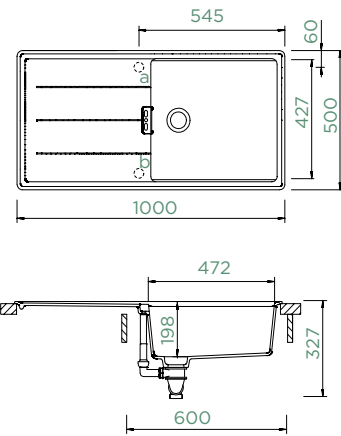

## TIA D-100L

TOPMOUNT

Cabinet size: **60 cm**  
 Inner dimension of the bowl:  
**472 × 427 × 198 mm**  
 Installation: **reversible**  
 Cut-out size topmount:  
**986 × 486 mm**  
 Worktop for built-in  
 dishwasher: **20 mm**  
 Inclusive: **Multifunctional  
 rack 629727**  
**Functional bowl set Tia (7  
 parts) 629728**