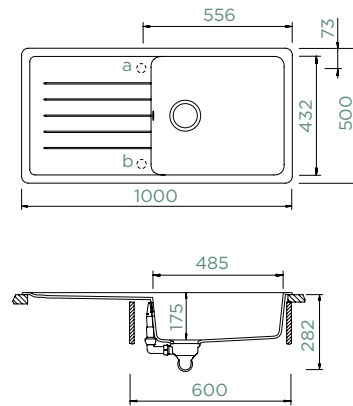

## PINEDO D-100L

TOPMOUNT

Cabinet size: **60 cm**  
 Inner dimension of the bowl:  
**485 × 432 × 175 mm**  
 Installation: **reversible**  
 Cut-out size topmount:  
**980 × 480 mm**

- Accessories:**  
 Chopping Board, Bamboo SCH-629044  
 Chopping Board, Fibre-Rock SCH-629184  
 Design Drip Rack SCH-629725S  
 Design Drip Rack SCH-629725EDM  
 Design Drip Rack SCH-629725COP  
 2x2 Design Drip Rack SCH-629724S  
 2x2 Design Drip Rack SCH-629724EDM  
 Corner Bowl SCH-629733