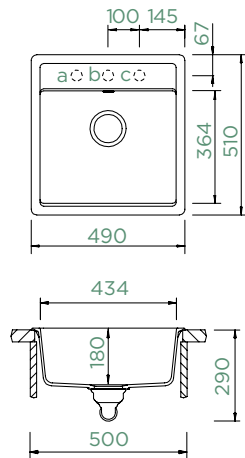

## MONO N-100S

TOPMOUNT

Cabinet size: **50 cm**  
 Inner dimension of the bowl:  
**434 × 364 × 180 mm**  
 Installation: **fixed**  
 Cut-out size topmount:  
**470 × 490 mm**