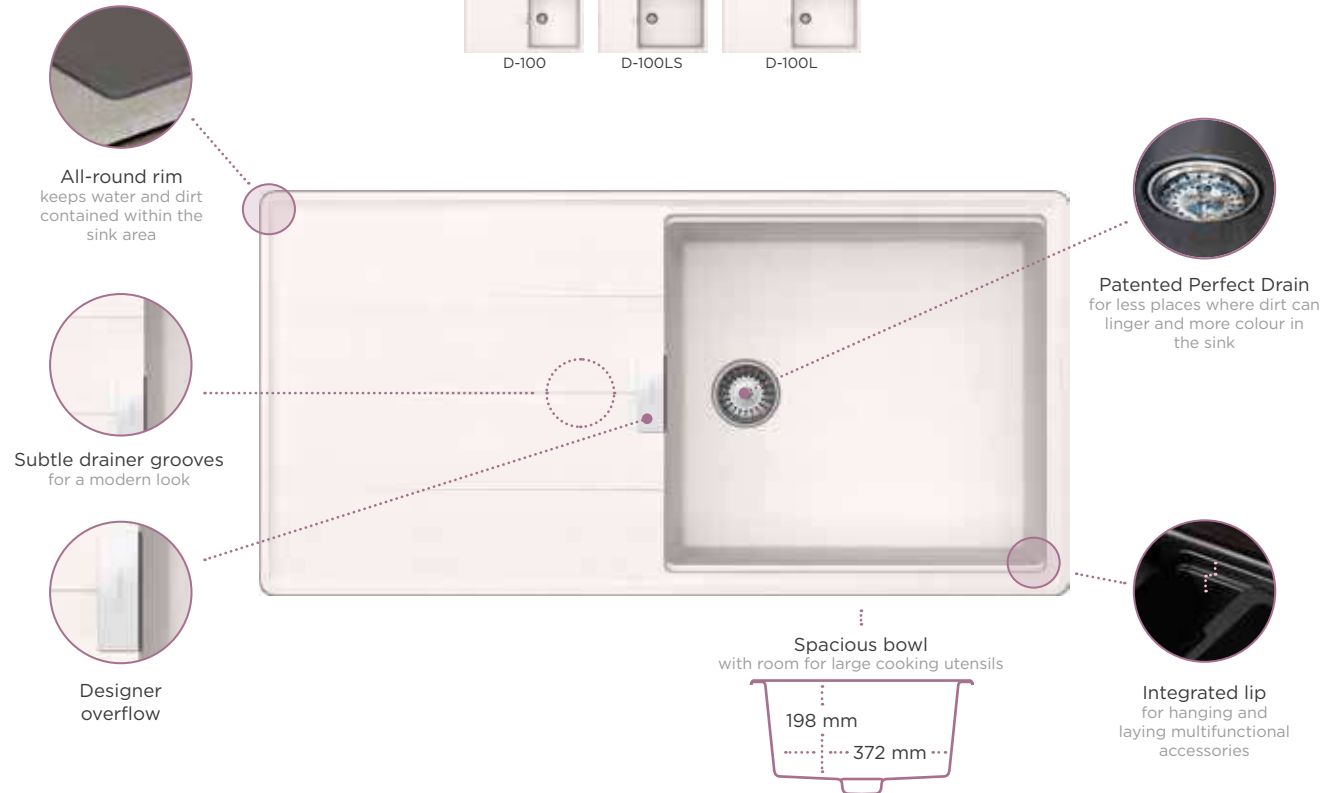

TIA

Sink model Tia D-100L in Silverstone

Tap not in UK range

More accessories on p. 74

Fibre-Rock chopping board

(629184)

Wooden chopping board

(629044)