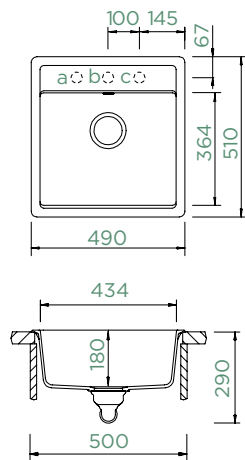

## MONO N-100S

TOPMOUNT

Cabinet size: **50 cm**  
 Inner dimension of the bowl:  
**434 × 364 × 180 mm**  
 Installation: **fixed**  
 Cut-out size topmount:  
**470 × 490 mm**