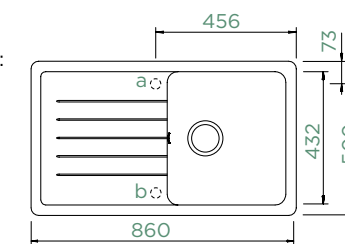

## PINEDO D-100

TOPMOUNT

Cabinet size: **50 cm**  
 Inner dimension of the bowl: **385 × 432 × 175 mm**  
 Installation: **reversible**  
 Cut-out size topmount: **840 × 480 mm**

**Accessories:**  
 Chopping Board, Bamboo SCH-629044  
 Chopping Board, Fibre-Rock SCH-629184  
 Design Drip Rack SCH-629725S  
 Design Drip Rack SCH-629725EDM  
 Design Drip Rack SCH-629725COP  
 2x2 Design Drip Rack SCH-629724S  
 2x2 Design Drip Rack SCH-629724EDM  
 Corner Bowl SCH-629733