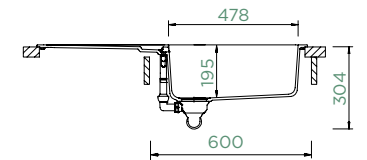

### SIGNUS D-100L

TOPMOUNT

Cabinet size: **60 cm**  
Inner dimension of the bowl: **478 × 430 × 195 mm**  
Installation: **reversible**  
Cut-out size topmount: **980 × 480 mm**  
Worktop for built-in dishwasher: **22 mm**