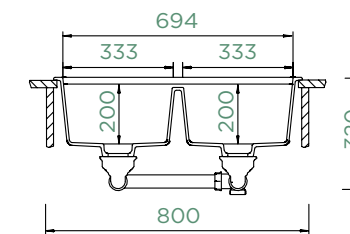

GREENWICH N-200

DUALMOUNT

Cabinet size: **80 cm**
Inner dimension of the bowl:
333 × 384 × 200 mm
Installation: **fixed**
Cut-out size topmount:
736 × 442 mm
Cut-out size undermount:
694 × 400 mm