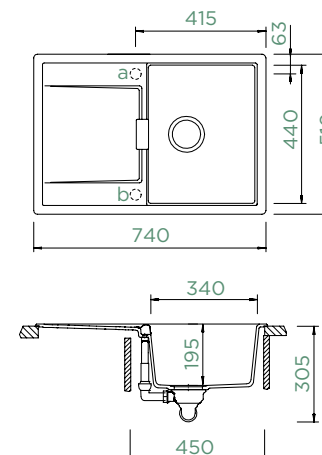

## KIRUNA N-100XL

DUALMOUNT

Cabinet size: **80 cm**  
 Inner dimension of the bowl:  
**700 × 400 × 180 mm**  
 Installation: **fixed**  
 Cut-out size topmount:  
**742 × 442 mm**  
 Cut-out size undermount:  
**700 × 400 mm**

TOPMOUNT

CRISTADUR® GREEN LINE

- SCH-MOND100XSADAY/2306
- SCH-MOND100XSADSK/2313
- SCH-MOND100XSANGT/2307
- SCH-MOND100XSATWI/2308

MONO D-100S

TOPMOUNT

Cabinet size: **45 cm**  
 Inner dimension of the bowl: **340 × 440 × 195 mm**  
 Installation: **reversible**  
 Cut-out size topmount: **720 × 490 mm**  
 Worktop for built-in dishwasher: **27 mm**