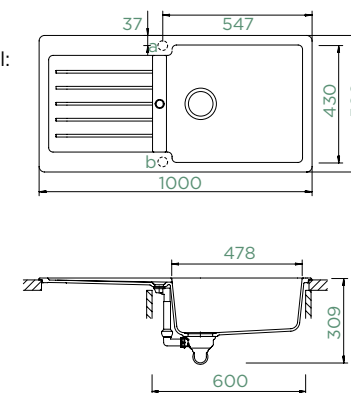

## TYPOS D-100L

TOPMOUNT

Cabinet size: **60 cm**  
 Inner dimension of the bowl: **478 × 430 × 200 mm**  
 Installation: **reversible**  
 Cut-out size topmount: **980 × 480 mm**  
 Worktop for built-in dishwasher: **25 mm**