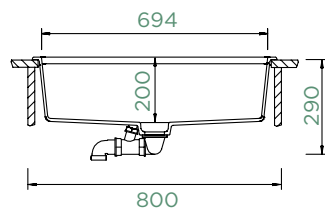

## GREENWICH N-100XL

DUALMOUNT

Cabinet size: **80 cm**  
 Inner dimension of the bowl:  
**694 × 384 × 200 mm**  
 Installation: **fixed**  
 Cut-out size topmount:  
**736 × 442 mm**  
 Cut-out size undermount:  
**694 × 400 mm**