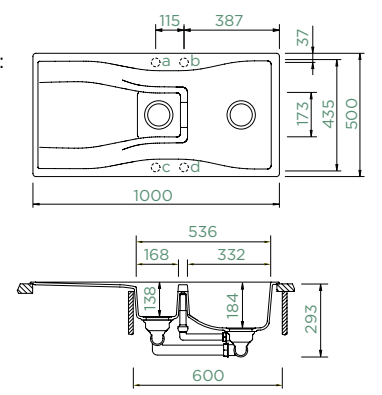

## WATERFALL D-150

TOPMOUNT

Cabinet size: **60 cm**  
 Inner dimension of the bowl: **332 x 435 x 184 mm**  
 Installation: **reversible**  
 Cut-out size topmount: **980 x 480 mm**  
 Worktop for built-in dishwasher: **22 mm**