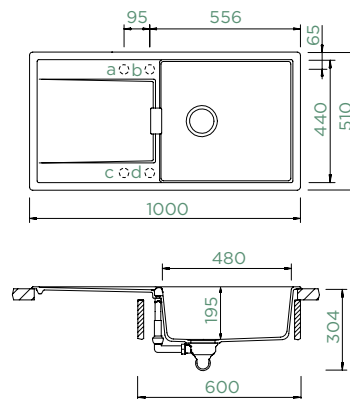

## MONO D-100L

TOPMOUNT

Cabinet size: **60 cm**  
 Inner dimension of the bowl:  
**480 × 440 × 195 mm**  
 Installation: **reversible**  
 Cut-out size topmount:  
**980 × 490 mm**  
 Worktop for built-in  
 dishwasher: **22 mm**