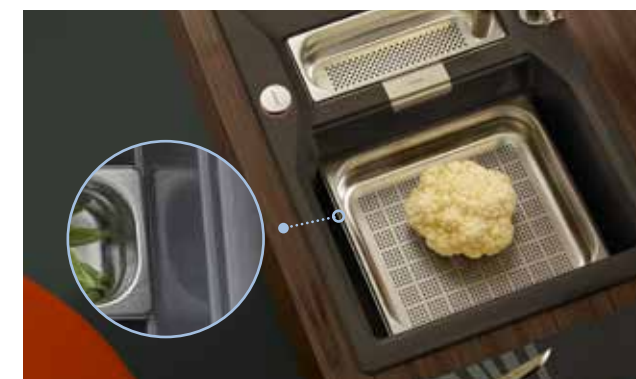

Product advantages

SCHOCK sinks consist predominantly of quartz. The finishes were specially developed by SCHOCK for the demands of the kitchen. The rigours of everyday use leave barely a trace on our proven material technology.

Who invented it?

SCHOCK is the inventor of the coloured, quartz composite sink and is the only manufacturer to offer CRISTADUR®, a premium, silky-smooth finish.