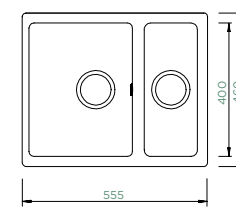

Accessories:
Silicone Drain Mat SCH-629188
Silicone Drain Mat Short SCH-629189
Corner Bowl SCH-629733

TOPMOUNT

CRISTALITE® LINE

- SCH-QUAN150YUGNE/4061
- SCH-QUAN150YUGAS/4062
- SCH-QUAN150YUGCR/4063
- SCH-QUAN150YUGDW/4064