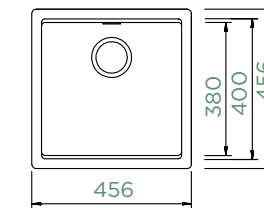

## KIRUNA N-100

DUALMOUNT

Cabinet size: **50 cm**  
Inner dimension of the bowl: **400 x 400 x 180 mm**  
Installation: **fixed**  
Cut-out size topmount: **442 x 442 mm**  
Cut-out size undermount: **400 x 400 mm**