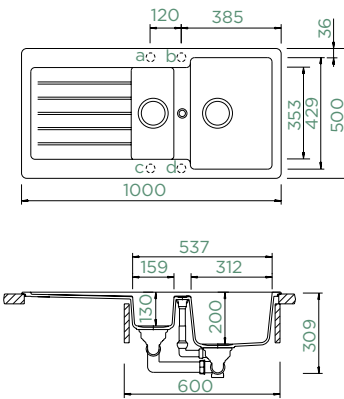

TYPOS D-150

TOPMOUNT

Cabinet size: **60 cm**
Inner dimension of the bowl:
312 × 429 × 200 mm
Installation: **reversible**
Cut-out size topmount:
980 × 480 mm
Worktop for built-in
dishwasher: **22 mm**