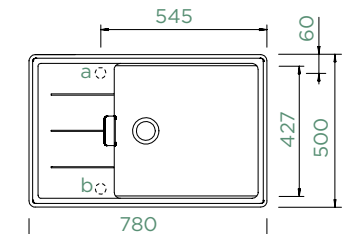

TIA D-100LS

TOPMOUNT

Cabinet size: **60 cm**
Inner dimension of the bowl: **472 × 427 × 198 mm**
Installation: **reversible**
Cut-out size topmount: **766 × 486 mm**
Worktop for built-in dishwasher: **20 mm**
Inclusive: **Multifunctional rack 629727**
Functional bowl set Tia (7 parts) 629728