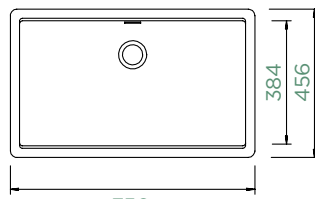

## GREENWICH N-100XL

DUALMOUNT

Cabinet size: **80 cm**  
 Inner dimension of the bowl:  
**694 × 384 × 200 mm**  
 Installation: **fixed**  
 Cut-out size topmount:  
**736 × 442 mm**  
 Cut-out size undermount:  
**694 × 400 mm**