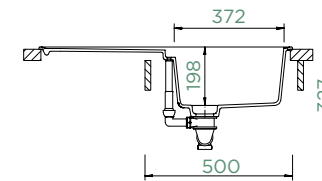

Cabinet size: **50 cm**  
 Inner dimension of the bowl: **372 × 427 × 198 mm**  
 Installation: **reversible**  
 Cut-out size topmount: **846 × 486 mm**  
 Worktop for built-in dishwasher: **20 mm**  
 Inclusive: **Multifunctional rack 629727**  
**Functional bowl set Tia (7 parts) 629728**