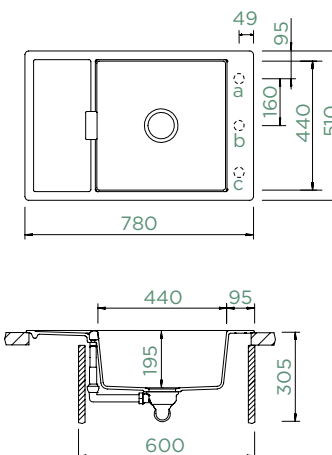

## KIRUNA N-100

DUALMOUNT

Cabinet size: **50 cm**  
Inner dimension of the bowl: **400 x 400 x 180 mm**  
Installation: **fixed**  
Cut-out size topmount: **442 x 442 mm**  
Cut-out size undermount: **400 x 400 mm**

## KIRUNA N-100L

DUALMOUNT

Cabinet size: **60 cm**  
Inner dimension of the bowl: **500 x 400 x 180 mm**  
Installation: **fixed**  
Cut-out size topmount: **542 x 442 mm**  
Cut-out size undermount: **500 x 400 mm**

## KIRUNA N-100XL

DUALMOUNT

Cabinet size: **80 cm**  
 Inner dimension of the bowl:  
**700 × 400 × 180 mm**  
 Installation: **fixed**  
 Cut-out size topmount:  
**742 × 442 mm**  
 Cut-out size undermount:  
**700 × 400 mm**

Corner dish

MONO D-100XS

TOPMOUNT

Cabinet size: **60 cm**  
 Inner dimension of the bowl: **440 × 440 × 195 mm**  
 Installation: **reversible**  
 Cut-out size topmount: **760 × 490 mm**  
 Worktop for built-in dishwasher: **22 mm**