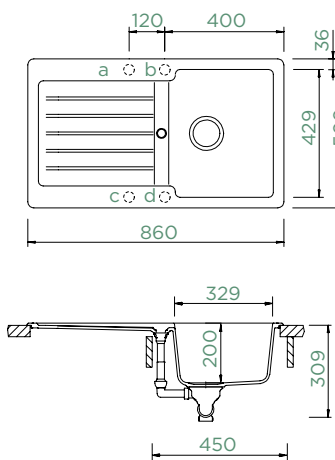

TYPOS D-100

TOPMOUNT

Cabinet size: **45 cm**
Inner dimension of the bowl: **329 × 429 × 200 mm**
Installation: **reversible**
Cut-out size topmount: **840 × 480 mm**
Worktop for built-in dishwasher: **26 mm**

Accessories:
Chopping Board, Bamboo SCH-629044
Chopping Board, Fibre-Rock SCH-629184
Corner Bowl SCH-629733

TOPMOUNT

CRISTALITE® LINE

- SCH-TYPD100AGNE/4201
- SCH-TYPD100AGAS/4202
- SCH-TYPD100AGCR/4203
- SCH-TYPD100AGDW/4204