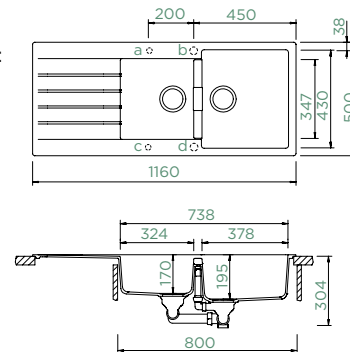

## SIGNUS D-200

TOPMOUNT

Cabinet size: **80 cm**  
 Inner dimension of the bowl:  
**378 × 430 × 195 mm**  
 Installation: **reversible**  
 Cut-out size topmount:  
**1140 × 480 mm**  
 Worktop for built-in  
 dishwasher: **15 mm**