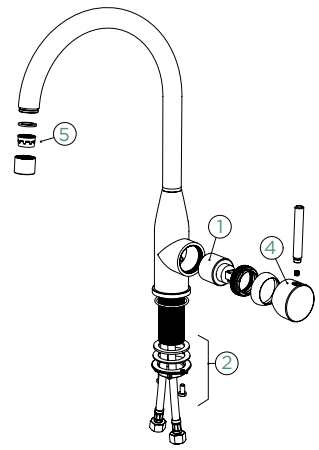

# SCHOCK taps

**KAVUS**

FIXED SPOUT

Connecting hose: **450 mm**  
Swivel range: **360°**  
Lever position: **on the right**  
Features: **Ultra-quiet aerator, Colours PVD**

- FIXED SPOUT**
- METALLIC**
- SCH-559000 EDM
  - SCH-559000 WGO
  - SCH-559000 COP
  - SCH-559000 GUM