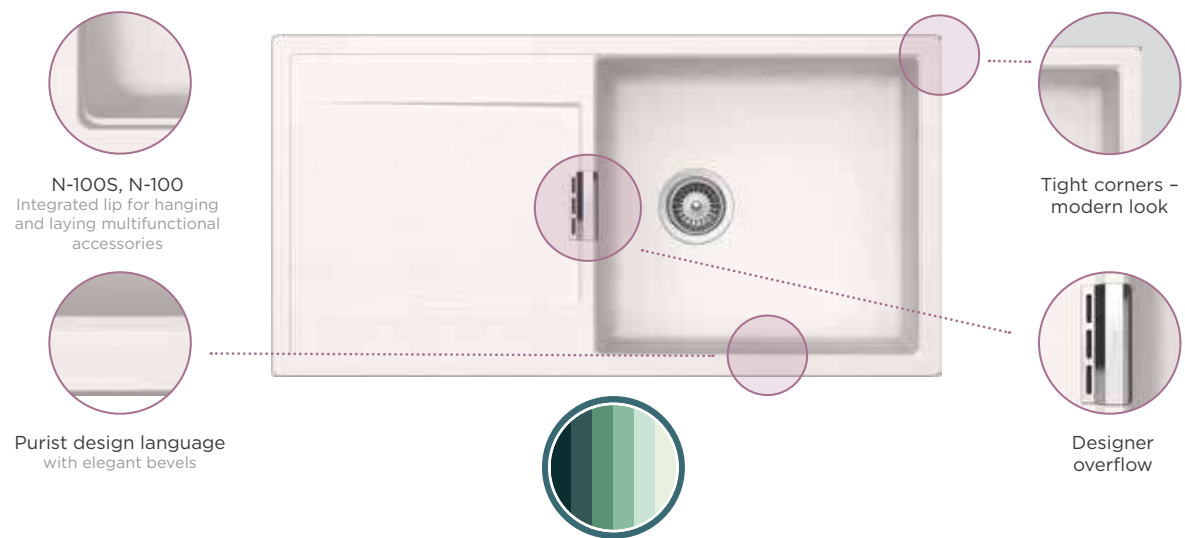

As a round bowl

Pure CRISTADUR® Green Line Range

More accessories on p. 74

Chopping boards

Drain rack

Gastronorm Functional bowl

Trim

Soap dispenser