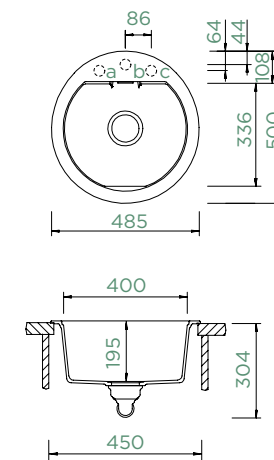

Accessories:

Visible Parts in Solid Stainless Steel
SCH-629327EDM-WP
Visible Parts in White Gold
SCH-629327WGO-WP
Visible Parts in Copper
SCH-629327COP-WP
Visible Parts in Gunmetal
SCH-629327GUM-WP
Visible Parts in Puro
SCH-629327PUR-WP
Samo CHR SCH-629169CHR
Samo EDM SCH-629169EDM
Samo WGO SCH-629169WGO

Samo COP SCH-629169COP
Samo GUM SCH-629169GUM
Samo PUR SCH-629169S

TOPMOUNT

CRISTADUR® CLASSIC LINE

- SCH-MONR100APUR/2461
- SCH-MONR100AMAG/2469
- SCH-MONR100ASTO/2463
- SCH-MONR100ABRO/2470
- SCH-MONR100ASIL/2464
- SCH-MONR100APOL/2465
- SCH-MONR100AROU/2472