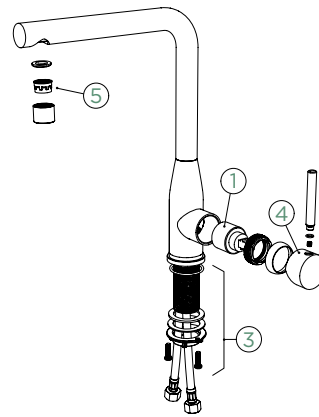

# SCHOCK

**KETO**

FIXED SPOUT

Connecting hose: **450 mm**  
Swivel range: **360°**  
Lever position: **on the right**  
Features: **Ultra-quiet aerator, Colours PVD**

- FIXED SPOUT**
- METALLIC**
- SCH-518000 EDM
  - SCH-518000 WGO
  - SCH-518000 COP
  - SCH-518000 GUM