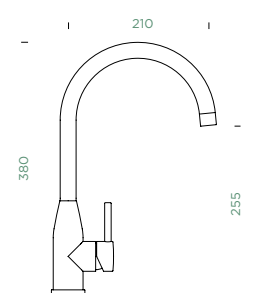

Connecting hose: **450 mm**
Swivel range: **360°**
Lever position: **on the right**
Features: **Ultra-quiet aerator, Colours PVD**

1. **FIXED SPOUT**
2. **METALLIC**
3. SCH-559000 EDM
   - SCH-559000 WGO
   - SCH-559000 COP
   - SCH-559000 GUM