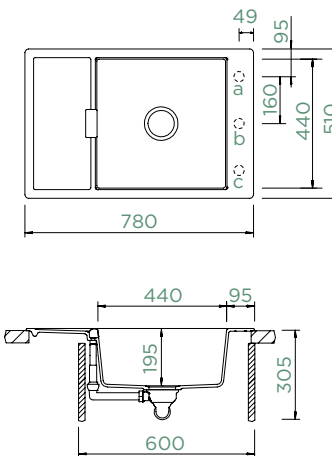

not for R-100

MONO D-100XS

TOPMOUNT

Cabinet size: **60 cm**  
 Inner dimension of the bowl: **440 × 440 × 195 mm**  
 Installation: **reversible**  
 Cut-out size topmount: **760 × 490 mm**  
 Worktop for built-in dishwasher: **22 mm**