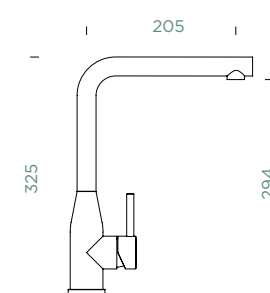

Connecting hose: **450 mm**
Swivel range: **360°**
Lever position: **on the right**
Features: **Ultra-quiet aerator, Colours PVD**

1. **FIXED SPOUT**
2. **METALLIC**
3. SCH-518000 EDM
   - SCH-518000 WGO
   - SCH-518000 COP
   - SCH-518000 GUM