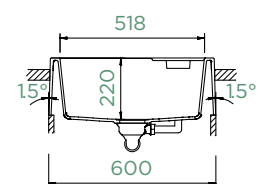

## KALLIO M-100

MODULE

Cabinet size: **60 cm**  
Inner dimension of the bowl:  
**518 × 465 × 220 mm**  
Installation: **fixed**

**Accessories:**

- Visible Parts in Solid Stainless Steel  
SCH-629916EDM-WP
- Visible Parts in White Gold  
SCH-629916WGO-WP
- Visible Parts in Copper  
SCH-629916COP-WP
- Visible Parts in Gunmetal  
SCH-629916GUM-WP
- Visible Parts in Puro  
SCH-629916PUR-WP
- Samo **CHR** SCH-629169CHR
- Samo **EDM** SCH-629169EDM
- Samo **WGO** SCH-629169WGO

## KALLIO M-175

MODULE

Cabinet size: **90 cm**  
Inner dimension of the bowl:  
**456 × 465 × 220 mm**  
Installation: **fixed**

**Accessories:**

- Visible Parts in Solid Stainless Steel  
SCH-629372EDM-WP
- Visible Parts in White Gold  
SCH-629372WGO-WP
- Visible Parts in Copper  
SCH-629372COP-WP
- Visible Parts in Gunmetal  
SCH-629372GUM-WP
- Visible Parts in Puro  
SCH-629372PUR-WP
- Samo **CHR** SCH-629169CHR
- Samo **EDM** SCH-629169EDM
- Samo **WGO** SCH-629169WGO