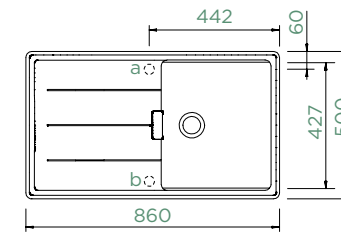

Cabinet size: **50 cm**  
 Inner dimension of the bowl: **372 × 427 × 198 mm**  
 Installation: **reversible**  
 Cut-out size topmount: **846 × 486 mm**  
 Worktop for built-in dishwasher: **20 mm**  
 Inclusive: **Multifunctional rack 629727**  
**Functional bowl set Tia (7 parts) 629728**