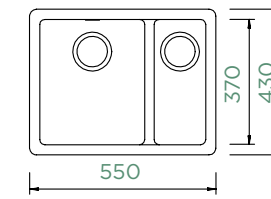

## GREENWICH N-150

DUALMOUNT

Cabinet size: **60 cm**  
 Inner dimension of the bowl:  
**310 × 370 × 200 mm**  
 Installation: **fixed**  
 Cut-out size topmount:  
**530 × 410 mm**  
 Cut-out size undermount:  
**490 × 370 mm**