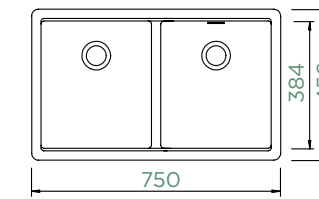

## GREENWICH N-200

DUALMOUNT

Cabinet size: **80 cm**  
 Inner dimension of the bowl:  
**333 × 384 × 200 mm**  
 Installation: **fixed**  
 Cut-out size topmount:  
**736 × 442 mm**  
 Cut-out size undermount:  
**694 × 400 mm**