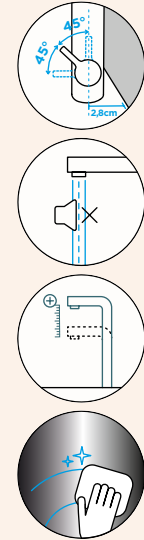

Connecting hose: **450 mm**
Swivel range: **360°**
Lever position: **on the right**
Features: **Ultra-quiet aerator, Colours PVD**

1. **FIXED SPOUT**
2. **METALLIC**
3. SCH-518000 EDM
   - SCH-518000 WGO
   - SCH-518000 COP
   - SCH-518000 GUM