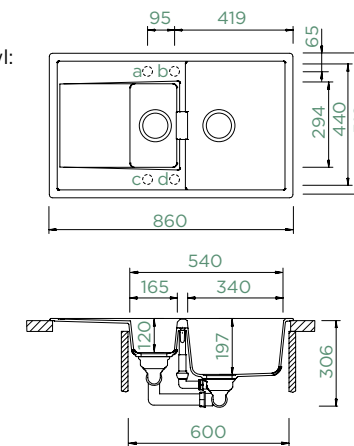

## MONO D-150

TOPMOUNT

Cabinet size: **60 cm**  
 Inner dimension of the bowl:  
**340 × 440 × 197 mm**  
 Installation: **reversible**  
 Cut-out size topmount:  
**840 × 490 mm**  
 Worktop for built-in  
 dishwasher: **27 mm**