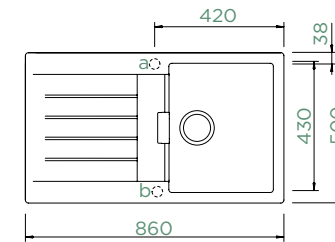

### SIGNUS D-100

TOPMOUNT

Cabinet size: **45 cm**  
Inner dimension of the bowl: **347 × 430 × 195 mm**  
Installation: **reversible**  
Cut-out size topmount: **840 × 480 mm**  
Worktop for built-in dishwasher: **23 mm**