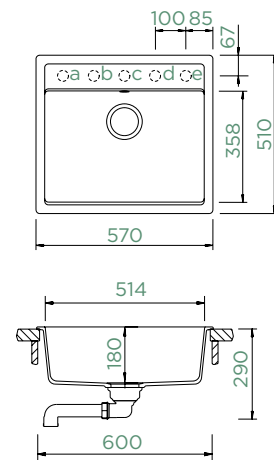

## MONO N-100

TOPMOUNT

Cabinet size: **60 cm**  
 Inner dimension of the bowl:  
**514 × 358 × 180 mm**  
 Installation: **fixed**  
 Cut-out size topmount:  
**552 × 490 mm**