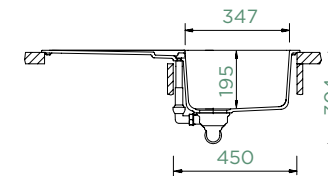

SIGNUS D-100

TOPMOUNT

Cabinet size: **45 cm**
Inner dimension of the bowl: **347 × 430 × 195 mm**
Installation: **reversible**
Cut-out size topmount: **840 × 480 mm**
Worktop for built-in dishwasher: **23 mm**

Accessories:

Visible Parts in Solid Stainless Steel
SCH-629370EDM-WP
Visible Parts in White Gold
SCH-629370WGO-WP
Visible Parts in Copper
SCH-629370COP-WP
Visible Parts in Gunmetal
SCH-629370GUM-WP
Visible Parts in Puro
SCH-629370PUR-WP
Chopping Board, Bamboo SCH-629044
Chopping Board, Fibre-Rock
SCH-629184

Design Drip Rack SCH-629725S
Design Drip Rack SCH-629725EDM
Design Drip Rack SCH-629725COP
2x2 Design Drip Rack SCH-629724S
2x2 Design Drip Rack SCH-629724EDM
Corner Bowl SCH-629733

TOPMOUNT

CRISTADUR® CLASSIC LINE

- SCH-SIGD100APUR/2521
- SCH-SIGD100AMAG/2529
- SCH-SIGD100ASTO/2523
- SCH-SIGD100ABRO/2530
- SCH-SIGD100ASIL/2524
- SCH-SIGD100APOL/2525