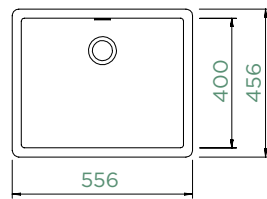

## GREENWICH N-100L

DUALMOUNT

Cabinet size: **60 cm**  
 Inner dimension of the bowl:  
**500 × 400 × 200 mm**  
 Installation: **fixed**  
 Cut-out size topmount:  
**542 × 442 mm**  
 Cut-out size undermount:  
**500 × 400 mm**