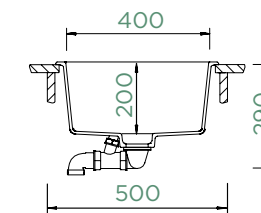

### GREENWICH N-100

DUALMOUNT

Cabinet size: **50 cm**  
 Inner dimension of the bowl: **400 x 400 x 200 mm**  
 Installation: **fixed**  
 Cut-out size topmount: **442 x 442 mm**  
 Cut-out size undermount: **400 x 400 mm**