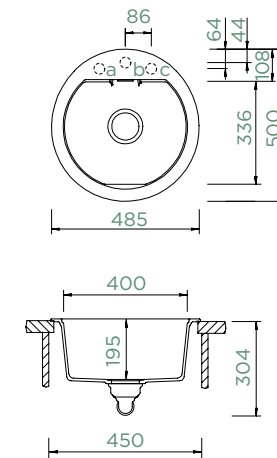

## MONO N-100

TOPMOUNT

Cabinet size: **60 cm**  
 Inner dimension of the bowl:  
**514 × 358 × 180 mm**  
 Installation: **fixed**  
 Cut-out size topmount:  
**552 × 490 mm**

## MONO R-100

TOPMOUNT

Cabinet size: **45 cm**  
 Inner dimension of the bowl:  
**400 × 336 × 195 mm**  
 Installation: **fixed**  
 Cut-out size topmount:  
**according to template**