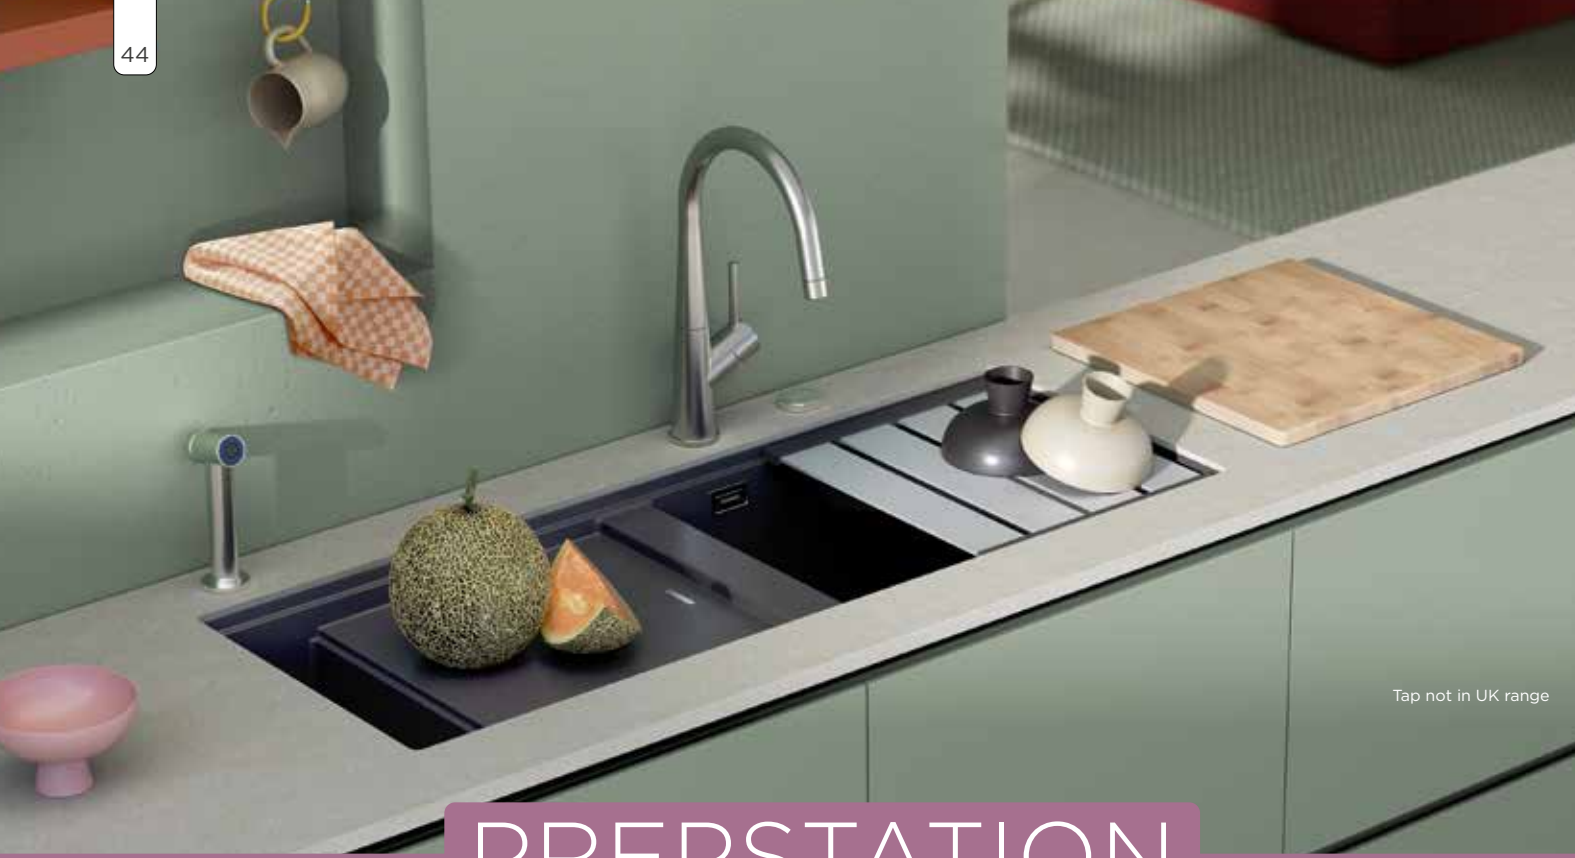

Note: Undermount installation in a 50 cm cabinet requires some adaptations.

Tap not in UK range