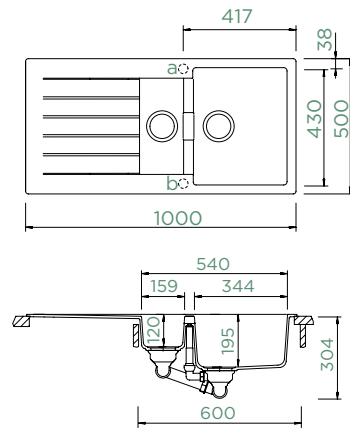

## SIGNUS D-150

TOPMOUNT

Cabinet size: **60 cm**  
 Inner dimension of the bowl:  
**344 × 430 × 195 mm**  
 Installation: **reversible**  
 Cut-out size topmount:  
**980 × 480 mm**  
 Worktop for built-in  
 dishwasher: **15 mm**