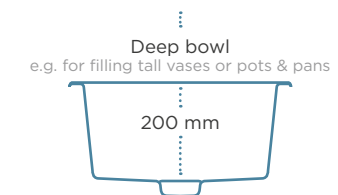

# QUADRO

Tap not in UK range

Tight corners - modern look

Two installation options  
 Same base cabinet for inset and undermount installation

More accessories on p. 74