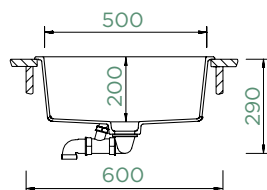

## GREENWICH N-100L

DUALMOUNT

Cabinet size: **60 cm**  
 Inner dimension of the bowl:  
**500 × 400 × 200 mm**  
 Installation: **fixed**  
 Cut-out size topmount:  
**542 × 442 mm**  
 Cut-out size undermount:  
**500 × 400 mm**