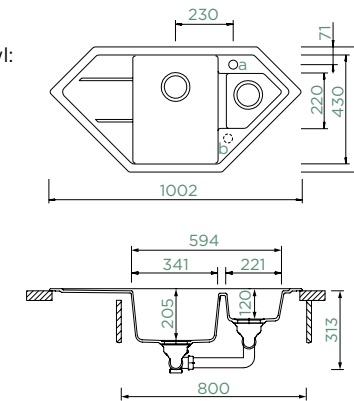

## SIGNUS C-150

TOPMOUNT

Cabinet size: **90 x 90 cm**  
 Inner dimension of the bowl:  
**341 × 430 × 205 mm**  
 Installation: **bowl right**  
 Cut-out size topmount:  
**according to template**