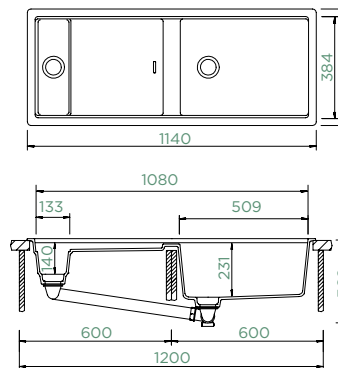

## PREPSTATION D-150

TOPMOUNT

Cabinet size: **60 + 60 cm**  
 Inner dimension of the bowl:  
**509 × 384 × 231 mm**  
 Installation: **fixed**  
 Cut-out size topmount:  
**1120 × 440 mm**

**Accessories:**