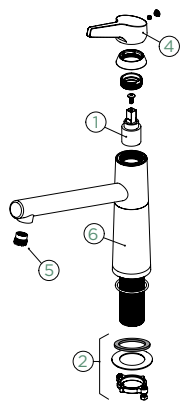

CT LINE

- SCH-5..2207543-ASP
- SCH-5..2207549-CRO
- SCH-5..2207507-ALP
- SCH-5..2207513-NER

1. 1 628784/1
2. 2 628784/2
3. 4 628784CHR
4. 5 628785/5
5. 6 5..22075XX

Note: The aerator key is included in the scope of supply.