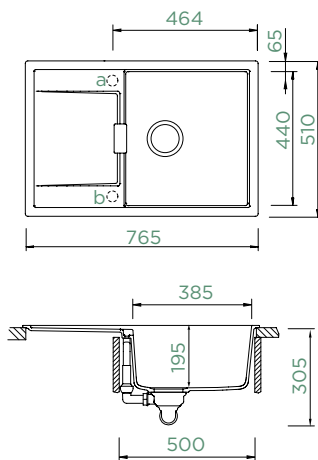

## KIRUNA N-100XL

DUALMOUNT

Cabinet size: **80 cm**  
 Inner dimension of the bowl:  
**700 × 400 × 180 mm**  
 Installation: **fixed**  
 Cut-out size topmount:  
**742 × 442 mm**  
 Cut-out size undermount:  
**700 × 400 mm**

## MONO D-100

TOPMOUNT

Cabinet size: **50 cm**  
 Inner dimension of the bowl:  
**385 × 440 × 195 mm**  
 Installation: **reversible**  
 Cut-out size topmount:  
**745 × 490 mm**  
 Worktop for built-in  
 dishwasher: **27 mm**