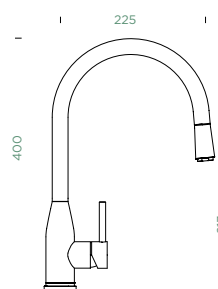

KAVUS

PULL-OUT

Connecting hose: **450 mm**
 Swivel range: **360°**
 Lever position: **on the right**
 Usable shower hose length: **350 mm**
 Features: **Backflow preventer, Ultra-quiet aerator, Colours PVD, galvanic (PUR)**