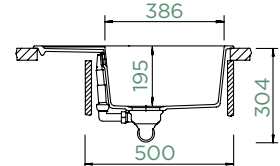

Accessories:

Automatic drain kit 629871

Manual drain kit 629870

Chopping board, bamboo 629044

Flexible strainer bowl 629739

Corner bowl 629733

Wastecap 628152

TOPMOUNT

UNDERMOUNT

CRISTALITE® BASIC LINE

- ROND100A GNE
- ROND100A GON
- ROND100A GCR
- ROND100A GSA
- ROND100A GVA
- ROND100A GDW

- ROND100U GNE
- ROND100U GON
- ROND100U GCR
- ROND100U GSA
- ROND100U GVA
- ROND100U GDW

TOPMOUNT

UNDERMOUNT

CRISTALITE® BASIC LINE

- ROND100LA GNE
- ROND100LA GON
- ROND100LA GAS
- ROND100LA GBT
- ROND100LA GCR
- ROND100LA GSA
- ROND100LA GVA
- ROND100LA GEV
- ROND100LA GDW

- ROND100LU GNE
- ROND100LU GON
- ROND100LU GAS
- ROND100LU GBT
- ROND100LU GCR
- ROND100LU GSA
- ROND100LU GVA
- ROND100LU GEV
- ROND100LU GDW