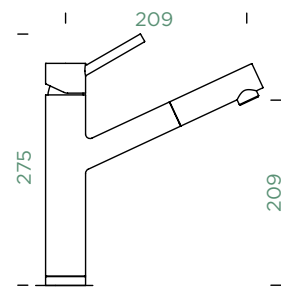

FIXED SPOUT	PULL-OUT
METALLIC	
● 529000 EDM	529120 EDM
METALLIC LOW PRESSURE	
⚡ ● 529003 EDM	529123 EDM
CD CLASSIC LINE	
● 529000 PUR	529120 PUR

Connecting hose: **800 mm**
 Swivel range: **120°**
 Lever position: **at the top**
 Usable shower hose length: **550 mm**
 Features: **Backflow preventer, Ultra-quiet aerator, Colour galvanic (PUR)**