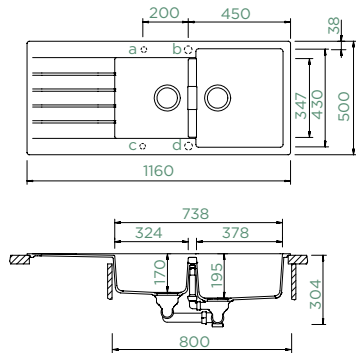

378 × 430 × 195 mm

Installation: **reversible**

Cut-out size topmount:

1140 × 480 mm R10

Cut-out size undermount:

1146 × 486 mm R10

Worktop for built-in dishwasher: **15 mm**

Accessories: