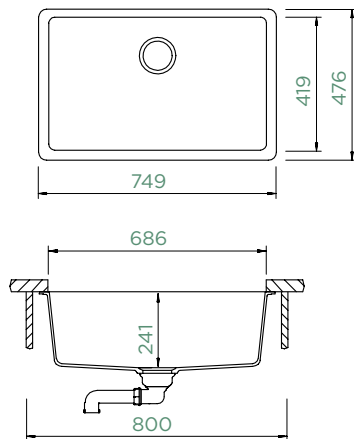

VIRTUS N-100

UNDERMOUNT

Cabinet size: **80 cm**

Inner dimension of the bowl:

686 × 419 × 241 mm

Installation: **fixed**

Cut-out size undermount:

692 × 426 mm R22