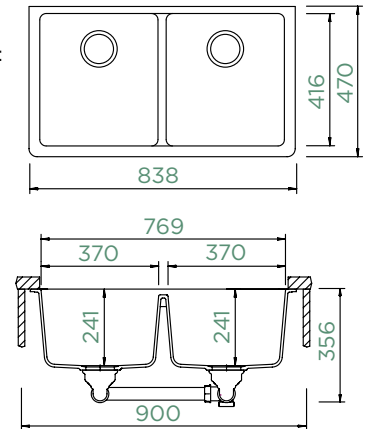

Accessories:

Automatic drain kit 410063CHR

Manual drain kit 410062CHR

Silicone Drain Mat 629188

Silicone Drain Mat Short 629189

Flexible strainer bowl 629739

Corner bowl 629733

Samo L CHR 629174CHR

Samo L EDM 629174EDM

Samo L WGO 629174WGO

Samo L COB 629174COB

Samo L GUB 629174GUB

Samo L PUR 629174S

Wastecap 628152

UNDERMOUNT

CRISTALITE® BASIC LINE

- MDNN200YU GNE
- MDNN200YU GON
- MDNN200YU GAS
- MDNN200YU GBT
- MDNN200YU GCR
- MDNN200YU GSA
- MDNN200YU GVA
- MDNN200YU GEV
- MDNN200YU GDW