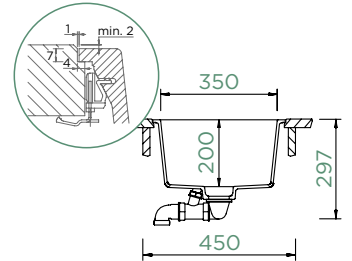

GREENWICH N-100S

FLUSHMOUNT

Cabinet size: **45 cm**
 Inner dimension of the bowl:
350 × 400 × 200 mm
 Installation: **fixed**
 Cut-out size flushmount:
397 × 447 mm R21

Accessories:

- Automatic drain kit 410051CHR
- Visible Parts in Solid Stainless Steel 400051EDM
- Visible Parts in White Gold 400051WGO
- Visible Parts in Copper 400051COP
- Visible Parts in Copper Brushed 400051COB
- Visible Parts in Gunmetal 400051GUM
- Visible Parts in Gunmetal Brushed 400051GUB
- Visible Parts in Puro 400051PUR
- Manual drain kit 410050CHR
- 2x2 Design Drip Rack 629724S
- 2x2 Design Drip Rack 629724EDM
- Strainer bowl 629111
- Flexible strainer bowl 629739
- Corner bowl 629733
- Silicone Drain Mat 629188