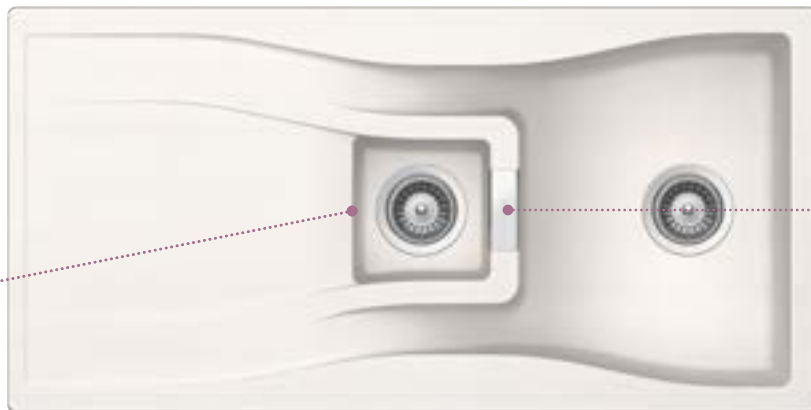

WATERFALL

Tap model **SC-520** in Berry on sink model **Waterfall D-100** in Berry

D-100

D-150

Clean design language

Designer overflow

Unique design

More accessories on p. 211