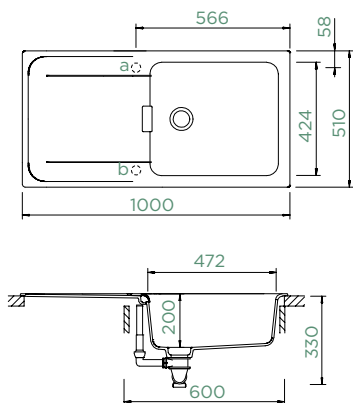

TOPMOUNT/UNDERMOUNT

Cabinet size: **60 cm**
 Inner dimension of the bowl:
472 × 424 × 200 mm
 Installation: **reversible**
 Cut-out size topmount:
980 × 490 mm R10
 Cut-out size undermount:
984 × 494 mm R10
 Worktop for built-in
 dishwasher: **22 mm**