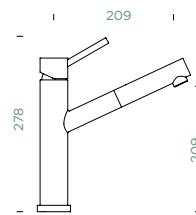

PULL-OUT

METALLIC

● 529005 EDM

● 529125 EDM

Connecting hose: **800 mm**
Swivel range: **120°**
Lever position: **at the top**
Features: **WiLPow mixer tap, Ultra-quiet aerator**

Connecting hose: **800 mm**
Swivel range: **120°**
Lever position: **at the top**
Usable shower hose length: **700 mm**
Features: **Backflow preventer, WiLPow mixer tap, Ultra-quiet aerator**