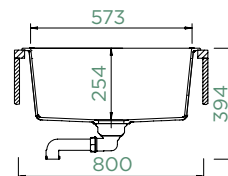

Accessories:

- Automatic drain kit 410057CHR
- Manual drain kit 410056CHR
- Flexible strainer bowl 629739
- Corner bowl 629733
- Samo L CHR 629174CHR
- Samo L EDM 629174EDM
- Samo L WGO 629174WGO
- Samo L COB 629174COB
- Samo L GUB 629174GUB
- Samo L PUR 629174S

TOPMOUNT	UNDERMOUNT
CRISTALITE® BASIC LINE	
● SGTN100XSA GNE	SGTN100XSU GNE
● SGTN100XSA GCR	SGTN100XSU GCR
○ SGTN100XSA GDW	SGTN100XSU GDW

TOPMOUNT	UNDERMOUNT
CRISTALITE® BASIC LINE	
● SGTN100SA GNE	SGTN100SU GNE
● SGTN100SA GCR	SGTN100SU GCR
○ SGTN100SA GDW	SGTN100SU GDW