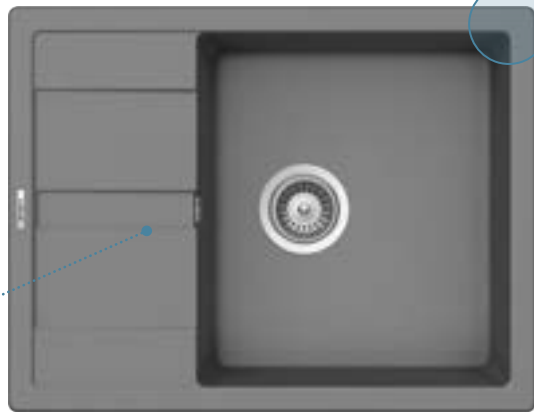

RONDA

Tap model **SC-90** in Onyx on sink model **Ronda D-100XL** in Nero

D-100

D-100L

D-100XL

Extra deep and wide drainer grooves

Tight corners

Most space-saving model with draining board