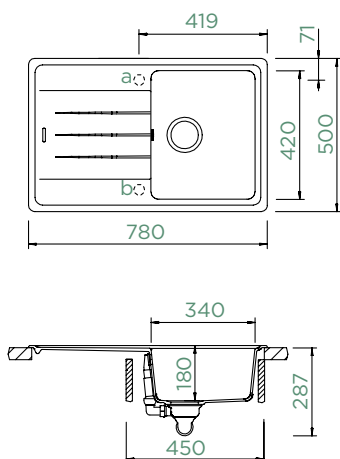

ELEMENT D-100S

TOPMOUNT/UNDERMOUNT

Cabinet size: **45 cm**
Inner dimension of the bowl:
340 × 420 × 180 mm
Installation: **reversible**
Cut-out size topmount:
760 × 480 mm R10
Cut-out size undermount:
764 × 484 mm R10
Worktop for built-in
dishwasher: **22 mm**

Accessories:

- Automatic drain kit 629871
- Manual drain kit 629870
- Chopping board, bamboo 629044
- Flexible strainer bowl 629739
- Corner bowl 629733
- Wastecap 628152