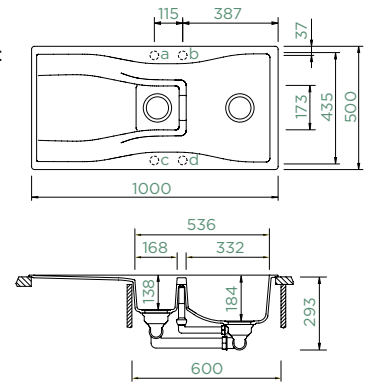

WATERFALL D-150

TOPMOUNT/UNDERMOUNT

Cabinet size: **60 cm**
Inner dimension of the bowl:
332 × 435 × 184 mm
Installation: **reversible**
Cut-out size topmount:
980 × 480 mm R10
Cut-out size undermount:
986 × 486 mm R10
Worktop for built-in
dishwasher: **22 mm**