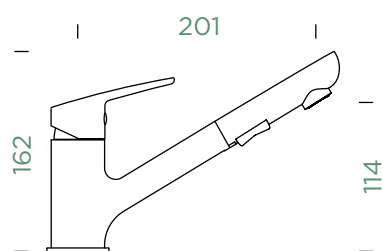

DAJA

FIXED SPOUT

DAJA

PULL-OUT

FIXED SPOUT

PULL-OUT

METALLIC

● 522000 CHR

522120 CHR

CT BASIC LINE

● 522000 GNE

522120 GNE

● 522000 GON

522120 GON

● 522000 GAS

522120 GAS

● 522000 GCR

522120 GCR

Connecting hose: **450mm**

Swivel range: **360°**

Lever position: **at the top**

Features: **Colour powder-coated**

Connecting hose: **450mm**

Swivel range: **120°**

Lever position: **at the top**

Usable shower hose length: **700mm**

Features: **Backflow preventer, Jet-spray function, Colour powder-coated**

- 1 628790/XXX
- 2 628790/7
- 3 628790/2
- 4 628790/1
- 5 628790/3
- 6 628790/5

- 1 628791/7
- 2 628790/XXX
- 3 628791/CHR
- 4 628791/2
- 5 628790/1
- 6 628791/3
- 7 628791/6
- 8 628791/4

Note: The aerator key is included in the scope of supply.