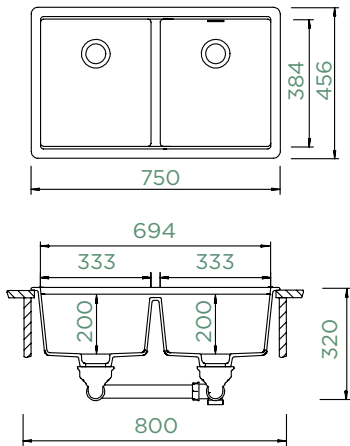

Inner dimension of the bowl:

333 × 384 × 200 mm

Installation: **fixed**

Cut-out size topmount:

736 × 442 mm R10

Cut-out size undermount:

694 × 400 mm R9

Accessories: