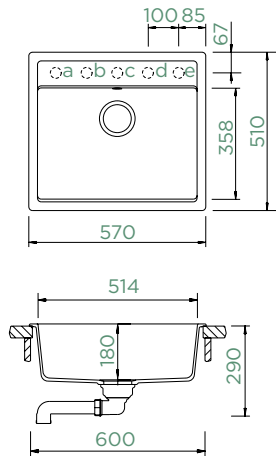

Accessories:

- Automatic drain kit 410061CHR
- Visible Parts in Solid Stainless Steel 400061EDM
- Visible Parts in White Gold 400061WGO
- Visible Parts in Copper 400061COP
- Visible Parts in Copper Brushed 400061COB
- Visible Parts in Gunmetal 400061GUM
- Visible Parts in Gunmetal Brushed 400061GUB
- Visible Parts in Puro 400061PUR
- Manual drain kit 410060CHR
- Chopping board, bamboo 629159
- Silicone Drain Mat 629188
- Silicone Drain Mat Short 629189
- Strainer bowl 629017
- Flexible strainer bowl 629739

- Corner bowl 629733
- Carrier 629151
- Gastronorm Container GN 2/8 629060
- Gastronorm Container GN 2/8 629061
- Gastronorm Container GN 2/3 629063
- Comfopush, EDM 420016EDM
- Comfopush, CHR 420016CHR
- Amur 629014
- Samo L CHR 629174CHR
- Samo L EDM 629174EDM
- Samo L WGO 629174WGO
- Samo L COB 629174COB
- Samo L GUB 629174GUB
- Samo L PUR 629174S
- Wastecap 628152

TOPMOUNT

UNDERMOUNT

CRISTADUR® CLASSIC LINE

- MONN100A PUR
- MONN100A MAG
- MONN100A STO
- MONN100A BRO
- MONN100A SIL
- MONN100A POL
- MONN100A BRY

- MONN100U PUR
- MONN100U MAG
- MONN100U STO
- MONN100U BRO
- MONN100U SIL
- MONN100U POL
- MONN100U BRY

CRISTADUR® GREEN LINE

- MONN100A DAY
- MONN100A DSK
- MONN100A NGT
- MONN100A TWI
- MONN100A IVY

- MONN100U DAY
- MONN100U DSK
- MONN100U NGT
- MONN100U TWI
- MONN100U IVY

Note: Undermount installation in a 60 cm cabinet requires some adaptations.