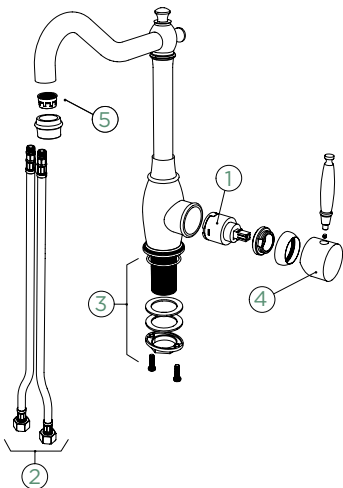

Connecting hose: **450 mm**

Swivel range: **360°**

Lever position: **on the right**

Features: **Ultra-quiet aerator, Colour PVD**

- 1 628778/1
- 2 628748/2
- 3 628778/2
- 4 628796XXX
- 5 628740/5

SC-90

FIXED SPOUT