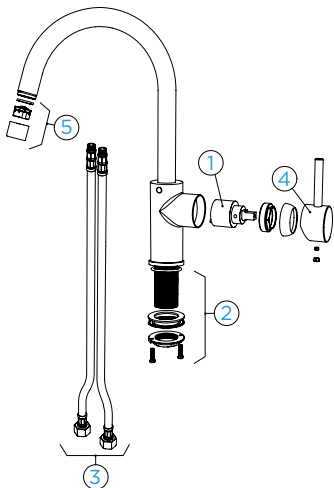

PLUTOS

FIXED SPOUT

PLUTOS

PULL-OUT

Connecting hose: **450 mm**
Swivel range: **360°**
Lever position: **on the right**
Features: **Temperature limiter, Colour lacquered**

FIXED SPOUT

METALLIC

● 589000 CHR

CD CLASSIC LINE

● 589000 PUR

● 589000 MAG

CT BASIC LINE

● 589000 GNE

● 589000 GON

● 589000 GAS

● 589000 GCR

● 589000 GSA

● 589000 GVA

○ 589000 GDW

PULL-OUT

589121 CHR

589121 PUR

589121 MAG

589121 GNE

589121 GON

Connecting hose: **450 mm**
Swivel range: **180°**
Lever position: **on the right**
Usable shower hose length: **400 mm**
Features: **Backflow preventer, Temperature limiter, Colour lacquered**

1. 1 628737/1
2. 2 628736/2
3. 3 628734/3
4. 4 628736XXX
5. 5 628737/5

1. 1 628759/1
2. 2 628738/3
3. 3 628759/2
4. 4 628736XXX
5. 5 628759/5
6. 6 628759/4
7. 7 628759/7