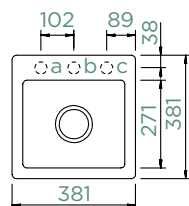

Accessories:

- Automatic drain kit 410057CHR
- Manual drain kit 410056CHR
- Flexible strainer bowl 629739
- Corner bowl 629733
- Samo L CHR 629174CHR
- Samo L EDM 629174EDM
- Samo L WGO 629174WGO
- Samo L COB 629174COB
- Samo L GUB 629174GUB
- Samo L PUR 629174S
- Wastecap 628152