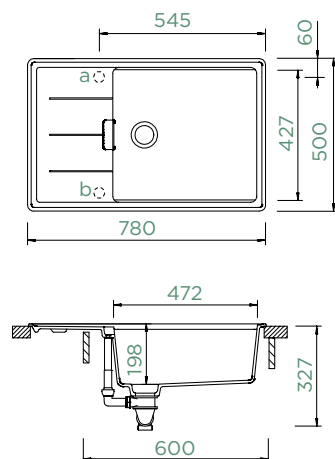

TIA D-100LS

TOPMOUNT/UNDERMOUNT

Cabinet size: **60 cm**
 Inner dimension of the bowl: **472 × 427 × 198 mm**
 Installation: **reversible**
 Cut-out size topmount: **766 × 486 mm R10**
 Cut-out size undermount: **756 × 476 mm R10**
 Worktop for built-in dishwasher: **20 mm**