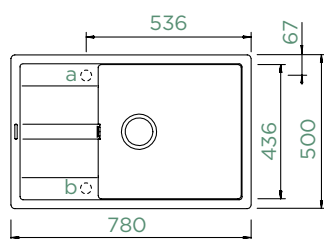

RONDA D-100XL

TOPMOUNT/UNDERMOUNT

Cabinet size: **60 cm**

Inner dimension of the bowl:

465 × 436 × 195 mm

Installation: **reversible**

Cut-out size topmount:

760 × 480 mm R10

Cut-out size undermount:

764 × 484 mm R10

Worktop for built-in

dishwasher: **26 mm**

Accessories:

Automatic drain kit 629871

Manual drain kit 629870

Chopping board, bamboo 629044

Flexible strainer bowl 629739

Corner bowl 629733

Wastecap 628152

TOPMOUNT

UNDERMOUNT

CRISTALITE® BASIC LINE

● ROND100XLA GNE	ROND100XLU GNE
● ROND100XLA GON	ROND100XLU GON
● ROND100XLA GAS	ROND100XLU GAS
● ROND100XLA GBT	ROND100XLU GBT
● ROND100XLA GCR	ROND100XLU GCR
● ROND100XLA GSA	ROND100XLU GSA
● ROND100XLA GVA	ROND100XLU GVA
● ROND100XLA GEV	ROND100XLU GEV
○ ROND100XLA GDW	ROND100XLU GDW