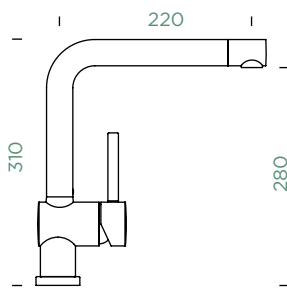

Connecting hose: **550 mm**
Swivel range: **360°**
Lever position: **on the right**
Features: **Temperature limiter, Colour powder-coated**

FIXED SPOUT	PULL-OUT
METALLIC	
● 547001 CHR	547121 CHR
CD CLASSIC LINE	
● 547001 PUR	547121 PUR
● 547001 MAG	547121 MAG
● 547001 STO	547121 STO
● 547001 BRO	547121 BRO
● 547001 SIL	547121 SIL
○ 547001 POL	547121 POL