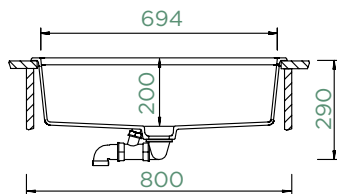

Accessories:

Automatic drain kit 410051CHR

Manual drain kit 410050CHR

Chopping board, wood 629158

Design Drip Rack 629726S

Design Drip Rack 629726COP

Design Drip Rack 629726EDM

2x2 Design Drip Rack 629738S

2x2 Design Drip Rack 629738EDM

Flexible strainer bowl 629739

Corner bowl 629733

Carrier 629146

Gastronorm Container GN 2/8 629060

Gastronorm Container GN 2/8 629061

Gastronorm Container GN 2/3 629063

Silicone Drain Mat 629188

Silicone Drain Mat Short 629189

Comfopush, EDM 420016EDM

Comfopush, CHR 420016CHR

Samo L CHR 629174CHR

Samo L EDM 629174EDM

Samo L WGO 629174WGO

Samo L COB 629174COB

Samo L GUB 629174GUB

Samo L PUR 629174S