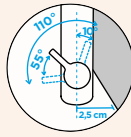

EPOS

PULL-OUT