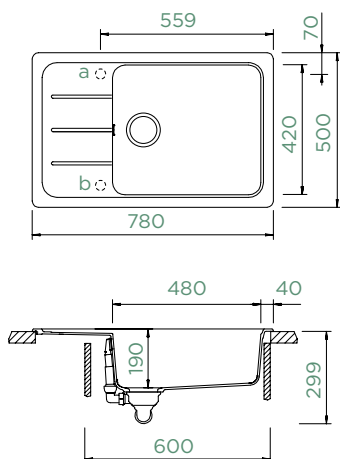

Accessories:

Automatic drain kit 629871

Manual drain kit 629870

Chopping board, bamboo 629044

Flexible strainer bowl 629739

Corner bowl 629733

Wastecap 628152