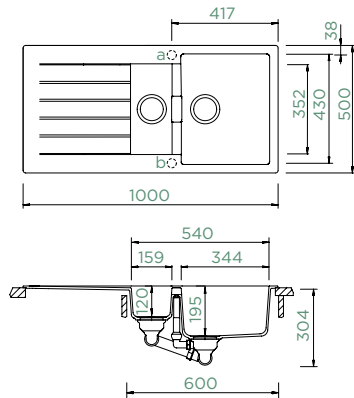

Accessories:

Automatic drain kit 410067CHR

Manual drain kit 410066CHR

Chopping board, bamboo 629044

Strainer bowl 629043

Flexible strainer bowl 629739

Corner bowl 629733

Comfopush, EDM 420016EDM

Comfopush, CHR 420016CHR

Wastecap 628152

TOPMOUNT

UNDERMOUNT

CRISTALITE® BASIC LINE

● PRID150A GNE	PRID150U GNE
● PRID150A GON	PRID150U GON
● PRID150A GAS	PRID150U GAS
● PRID150A GBT	PRID150U GBT
● PRID150A GCR	PRID150U GCR
● PRID150A GSA	PRID150U GSA
● PRID150A GEV	PRID150U GEV
○ PRID150A GDW	PRID150U GDW