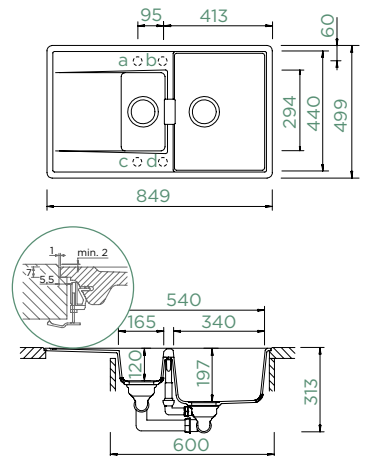

CRISTADUR® GREEN LINE

- MOND150A DAY
- MOND150A DSK
- MOND150A NGT
- MOND150A TWI
- MOND150A IVY

- MOND150U DAY
- MOND150U DSK
- MOND150U NGT
- MOND150U TWI
- MOND150U IVY

MONO D-150

FLUSHMOUNT

Cabinet size: **60 cm**
 Inner dimension of the bowl:
340 × 440 × 197 mm
 Installation: **reversible**
 Cut-out size flushmount:
851 × 501 mm R21
 Worktop for built-in
 dishwasher: **35 mm**