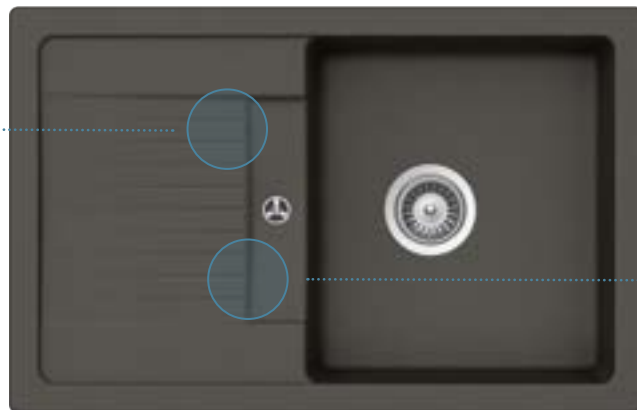

LIMA

Tap model **Metis** in Chrome on sink model **Lima D-100S** in Onyx

D-100S

**Very narrow
drainer grooves**
easy-to-clean grooves support the drainage of water

Purist design
smooth finish meets textured draining board