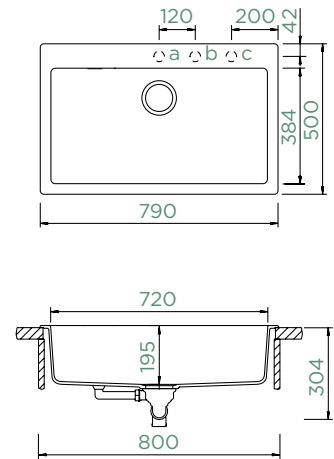

Accessories:

- Automatic drain kit 410055CHR
- Visible Parts in Solid Stainless Steel 400055EDM
- Visible Parts in White Gold 400055WGO
- Visible Parts in Copper 400055COP
- Visible Parts in Copper Brushed 400055COB
- Visible Parts in Gunmetal 400055GUM
- Visible Parts in Gunmetal Brushed 400055GUB
- Visible Parts in Puro 400055PUR
- Manual drain kit 410054CHR
- Chopping board, bamboo 629044
- Silicone Drain Mat 629188
- Silicone Drain Mat Short 629189
- Design Drip Rack 629725S
- Design Drip Rack 629725EDM

- Design Drip Rack 629725COP
- 2x2 Design Drip Rack 629724S
- 2x2 Design Drip Rack 629724EDM
- Flexible strainer bowl 629739
- Corner bowl 629733
- Comfopush, EDM 420016EDM
- Comfopush, CHR 420016CHR
- Amur 629014
- Samo L CHR 629174CHR
- Samo L EDM 629174EDM
- Samo L WGO 629174WGO
- Samo L COB 629174COB
- Samo L GUB 629174GUB
- Samo L PUR 629174S
- Wastecap 628152

TOPMOUNT

UNDERMOUNT

CRISTADUR® CLASSIC LINE

● SIGN100XLA PUR	SIGN100XLU PUR
● SIGN100XLA MAG	SIGN100XLU MAG
● SIGN100XLA STO	SIGN100XLU STO
● SIGN100XLA BRO	SIGN100XLU BRO
● SIGN100XLA SIL	SIGN100XLU SIL
○ SIGN100XLA POL	SIGN100XLU POL