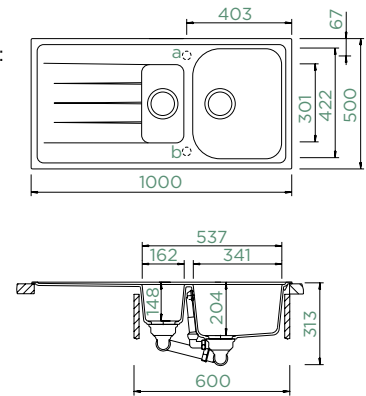

Accessories:

Automatic drain kit 629875

Manual drain kit 629874

Chopping board, bamboo 629044

Wastecap 628152

Flexible strainer bowl 629739

TOPMOUNT

UNDERMOUNT

CRISTALITE® BASIC LINE

● VIOD100LA GNE	VIOD100LU GNE
● VIOD100LA GON	VIOD100LU GON
● VIOD100LA GAS	VIOD100LU GAS
● VIOD100LA GBT	VIOD100LU GBT
● VIOD100LA GCR	VIOD100LU GCR
● VIOD100LA GSA	VIOD100LU GSA
● VIOD100LA GVA	VIOD100LU GVA
● VIOD100LA GEV	VIOD100LU GEV
○ VIOD100LA GDW	VIOD100LU GDW

TOPMOUNT

UNDERMOUNT

CRISTALITE® BASIC LINE

● VIOD150A GNE	VIOD150U GNE
● VIOD150A GON	VIOD150U GON
● VIOD150A GAS	VIOD150U GAS
● VIOD150A GBT	VIOD150U GBT
● VIOD150A GCR	VIOD150U GCR
● VIOD150A GSA	VIOD150U GSA
● VIOD150A GVA	VIOD150U GVA
● VIOD150A GEV	VIOD150U GEV
○ VIOD150A GDW	VIOD150U GDW