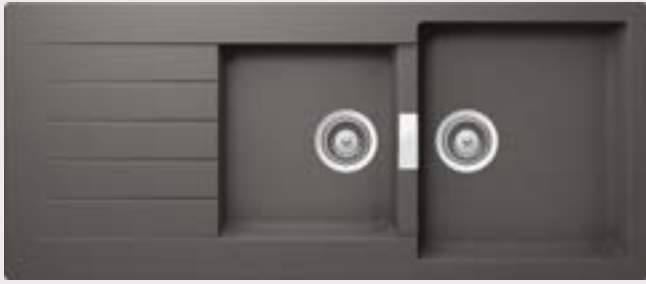

FLUSHMOUNT

CRISTADUR® CLASSIC LINE

- SIGD150FB PUR
- SIGD150FB MAG
- SIGD150FB STO
- SIGD150FB BRO
- SIGD150FB SIL
- SIGD150FB POL

SIGNUS D-200

TOPMOUNT/UNDERMOUNT

Cabinet size: **80 cm**

Inner dimension of the bowl: