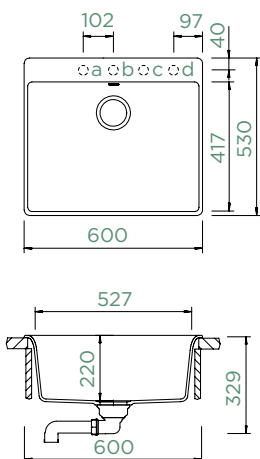

Corner bowl

GALAXY N-100

TOPMOUNT/UNDERMOUNT

Cabinet size: **60 cm**
 Inner dimension of the bowl:
527 × 417 × 220 mm
 Installation: **fixed**
 Cut-out size topmount:
580 × 510 mm R10
 Cut-out size undermount:
584 × 514 mm R18