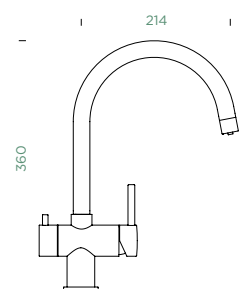

FIXED SPOUT

FIXED SPOUT

METALLIC

● 561000 EDM

CD CLASSIC LINE

● 561027 PUR

Connecting hose: **450mm**

Swivel range: **360°**