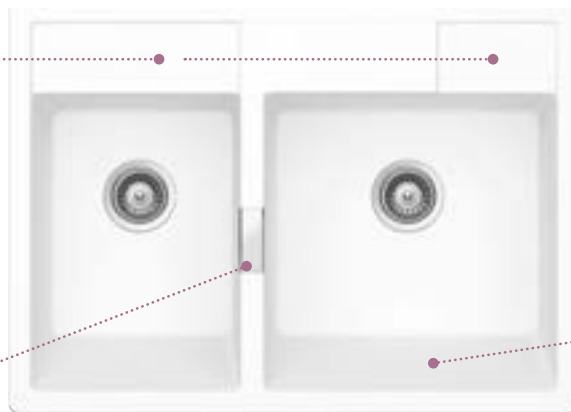

Spacious bowl with room for large cooking utensils

Pure CRISTADUR® Green Line range

Slanted edge to the front of the basin for ergonomic cleaning of baking trays and such

More accessories on p. 211

Trim

Soap dispenser

Comfopush

Wastecap