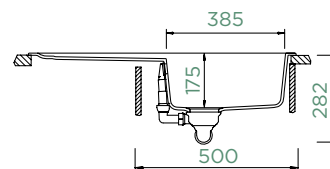

TOLEDO D-100

TOPMOUNT/UNDERMOUNT

Cabinet size: **50 cm**
 Inner dimension of the bowl:
385 × 432 × 175 mm
 Installation: **reversible**
 Cut-out size topmount:
840 × 480 mm R10
 Cut-out size undermount:
846 × 486 mm R18