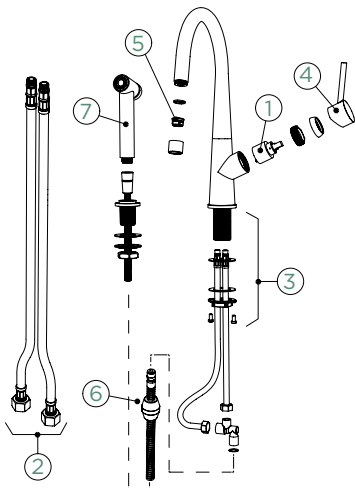

CONOS PRO

FIXED SPOUT

Connecting hose: **800 mm**
Swivel range: **360°**
Lever position: **on the right**
Features: **Backflow preventer, Ultra-quiet aerator, Jet-spray function**

FIXED SPOUT

METALLIC

● 528006 EDM

- 1 628741/1
- 2 628740/3
- 3 628740/2
- 4 628793EDM
- 5 628740/5
- 6 628740/4
- 7 628783/1EDM