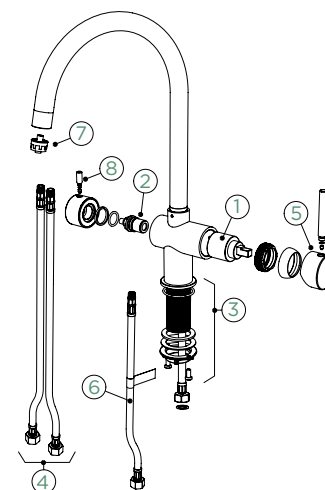

**ARES -
FILTRATION WATER**

FIXED SPOUT

FIXED SPOUT

METALLIC

● 561000 EDM

CD CLASSIC LINE

● 561027 PUR

Connecting hose: **450mm**

Swivel range: **360°**

Lever position: **on the right**

Features: **Drinking water function,
Colour galvanic (PUR)**

- 1 628748/1
- 2 628748/7
- 3 628748/3
- 4 628748/2
- 5 628748/4XXX
- 6 628748/6
- 7 628748/5
- 8 628748/40XXX

ULPer wiLPow
Mixer Tap
Altos W

Not included in the SCHOCK scope of supply:
Filter incl. adapter aLP cold water hose to
connect the filter.