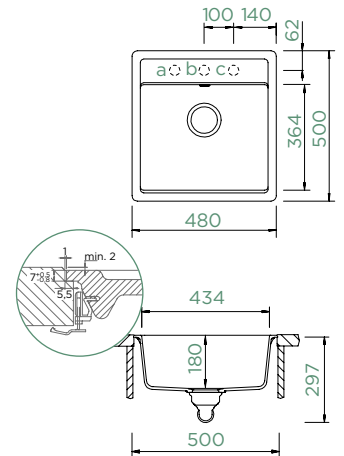

MONO N-100S

FLUSHMOUNT

Cabinet size: **50 cm**

Inner dimension of the bowl:

434 × 364 × 180 mm

Installation: **fixed**

Cut-out size flushmount:

482 × 502 mm R19