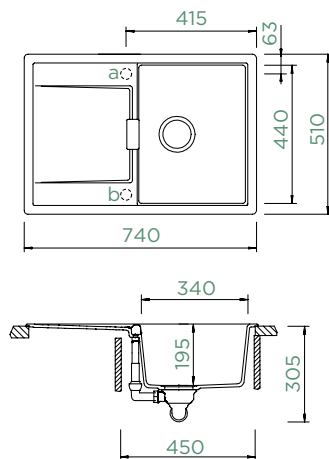

Accessories:

Automatic drain kit 410069CHR

Visible Parts in Solid Stainless Steel

400069EDM

Visible Parts in White Gold

400069WGO

Visible Parts in Copper 400069COP

Visible Parts in Copper Brushed

400069COB

Visible Parts in Gunmetal 400069GUM

Visible Parts in Gunmetal Brushed

400069GUB

Visible Parts in Puro 400069PUR

Manual drain kit 410068CHR

Chopping board, bamboo 629145

Design Drip Rack 629725S

Design Drip Rack 629725EDM

Design Drip Rack 629725COP

Flexible strainer bowl 629739

Corner bowl 629733

Comfopush, EDM 420016EDM

Comfopush, CHR 420016CHR

Wastecap 628152