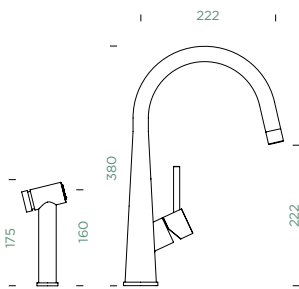

Connecting hose: **800 mm**
Swivel range: **360°**
Lever position: **on the right**
Features: **Backflow preventer, Ultra-quiet aerator, Jet-spray function**

FIXED SPOUT

METALLIC

● 528006 EDM

- 1 628741/1
- 2 628740/3
- 3 628740/2
- 4 628793EDM
- 5 628740/5
- 6 628740/4
- 7 628783/1EDM