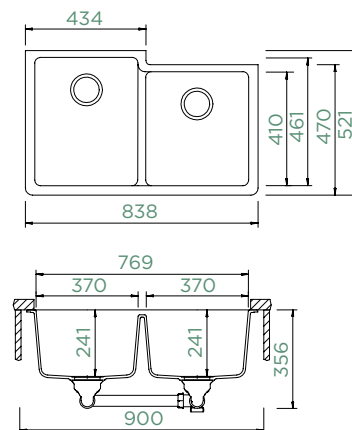

MADISON N-175Y

UNDERMOUNT

Cabinet size: **90 cm**
Inner dimension of the bowl:
370 × 461 × 241 mm
Installation: **fixed**
Cut-out size undermount:
Please use dxf data