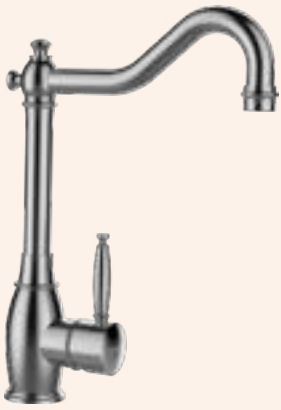

RESI

FIXED SPOUT