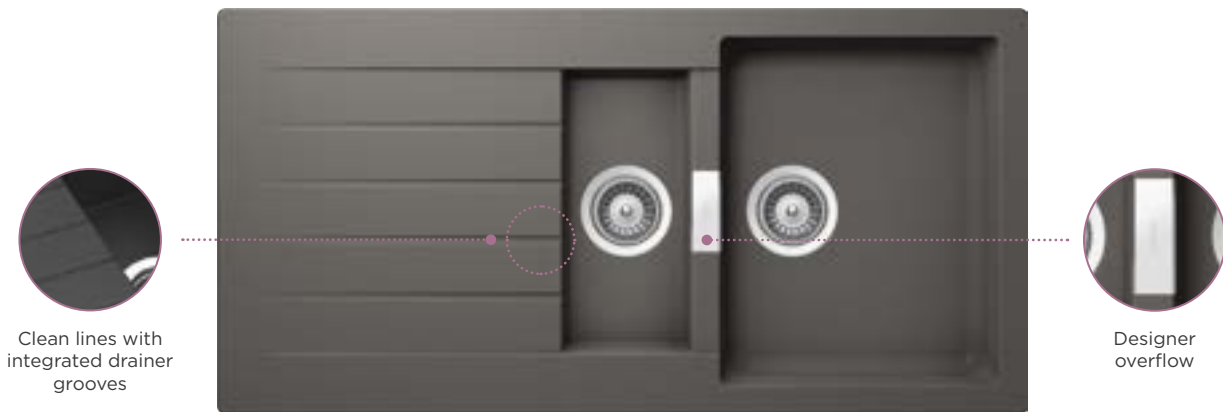

- PRPD150FB DAY
- PRPD150FB DSK
- PRPD150FB NGT
- PRPD150FB TWI
- PRPD150FB IVY

SIGNUS

Tap model **Dion** in Puro on sink model **Signus D-100** in Puro

Wide choice of designs

Clean lines with integrated drainer grooves