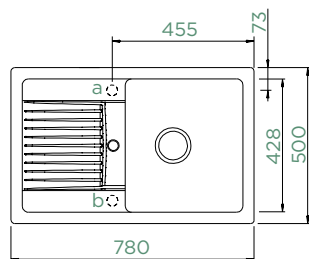

Accessories:

Automatic drain kit 629899

Manual drain kit 629898

Chopping board, bamboo 629044

Flexible strainer bowl 629739

Corner bowl 629733

Wastecap 628152

TOPMOUNT

UNDERMOUNT

CRISTALITE® BASIC LINE

- LIMD100SA **GNE**
- LIMD100SA **GON**
- LIMD100SA **GAS**
- LIMD100SA **GCR**
- LIMD100SA **GVA**
- LIMD100SA **GDW**

- LIMD100SU **GNE**
- LIMD100SU **GON**
- LIMD100SU **GAS**
- LIMD100SU **GCR**
- LIMD100SU **GVA**
- LIMD100SU **GDW**