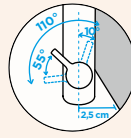

PLUTOS

PULL-OUT