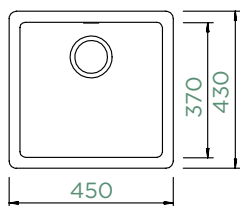

Accessories:

- Automatic drain kit 410061CHR
- Manual drain kit 410060CHR
- Silicone Drain Mat 629188
- Silicone Drain Mat Short 629189
- Strainer bowl 629051SH
- Flexible strainer bowl 629739
- Corner bowl 629733
- Comfopush, EDM 420016EDM
- Comfopush, CHR 420016CHR
- Samo L CHR 629174CHR
- Samo L EDM 629174EDM
- Samo L WGO 629174WGO
- Samo L COB 629174COB
- Samo L GUB 629174GUB

Samo L PUR 629174S
Wastecap 628152