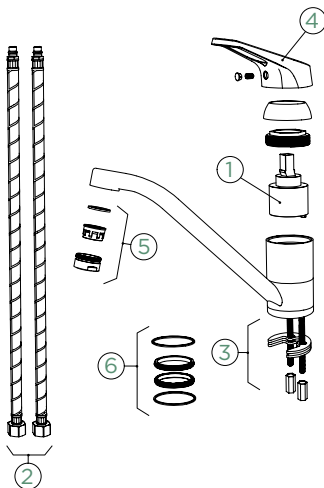

COSMO

FIXED SPOUT

COSMO

PULL-OUT

Connecting hose: **450 mm**
Swivel range: **360°**
Lever position: **at the top**
Features: **Colour lacquered**

FIXED SPOUT	PULL-OUT
METALLIC	
● 525001 CHR	525122 CHR
FIXED SPOUT	
CT BASIC LINE	
● 525001 GNE	525122 GNE
● 525001 GON	525122 GON
● 525001 GAS	525122 GAS
● 525001 GCR	525122 GCR
● 525001 GSA	525122 GSA
● 525001 GVA	525122 GVA
○ 525001 GDW	525122 GDW

Connecting hose: **450 mm**
Swivel range: **140°**
Lever position: **at the top**
Usable shower hose length: **600 mm**
Features: **Jet-spray function, Colour lacquered**

1. 1 628734/1
2. 2 628804/2
3. 3 628734/2
4. 4 628734XXX
5. 5 628734/5
6. 6 628734/8

1. 1 628734/1
2. 2 628735/3
3. 3 628735/2
4. 4 628734XXX
5. 5 628734/5
6. 6 628735/4
7. 7 628735/7XXX