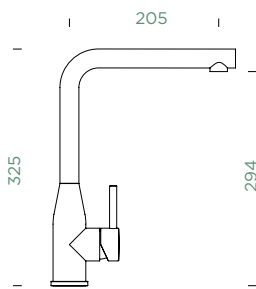

KETO

FIXED SPOUT

KETO

PULL-OUT

Connecting hose: **450 mm**
Swivel range: **360°**
Lever position: **on the right**
Features: **Ultra-quiet aerator, Colours PVD, galvanic (PUR)**

FIXED SPOUT | PULL-OUT

METALLIC	
● 518000 EDM	518120 EDM
● 518000 WGO	518120 WGO
● 518000 COP*	518120 COP*
● 518000 COB	518120 COB
● 518000 GUM*	518120 GUM*
● 518000 GUB	518120 GUB

CD CLASSIC LINE

● 518027 PUR	518127 PUR

*Copper + Gunmetal will be replaced by the brushed variants on 01.09.2025