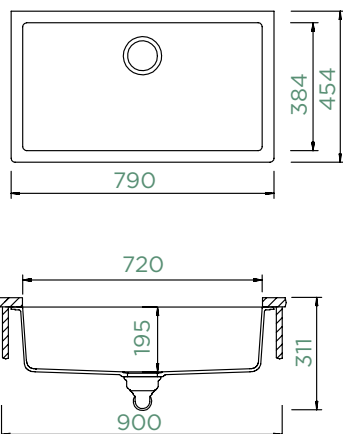

PRIMUS N-100XLY

UNDERMOUNT

Cabinet size: **90 cm**
Inner dimension of the bowl:
720 × 384 × 195 mm
Installation: **fixed**
Cut-out size undermount:
720 × 384 mm R16

Accessories:

- Automatic drain kit 410055CHR
- Manual drain kit 410054CHR
- Silicone Drain Mat 629188
- Silicone Drain Mat Short 629189
- Flexible strainer bowl 629739
- Corner bowl 629733
- Comfopush, EDM 420016EDM
- Comfopush, CHR 420016CHR
- Samo L CHR 629174CHR
- Samo L EDM 629174EDM
- Samo L WGO 629174WGO
- Samo L COB 629174COB
- Samo L GUB 629174GUB
- Samo L PUR 629174S

Wastecap 628152

TOPMOUNT

CRISTALITE® BASIC LINE

- PRIN100XLYU GNE
- PRIN100XLYU GON
- PRIN100XLYU GAS
- PRIN100XLYU GBT
- PRIN100XLYU GCR
- PRIN100XLYU GSA
- PRIN100XLYU GEV
- PRIN100XLYU GDW