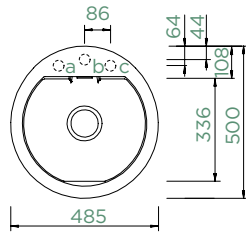

MONO R-100

TOPMOUNT/UNDERMOUNT

Cabinet size: **45 cm**

Inner dimension of the bowl:

400 × 336 × 195 mm

Installation: **fixed**

Cut-out size topmount:

according to template

Cut-out size undermount:

according to template