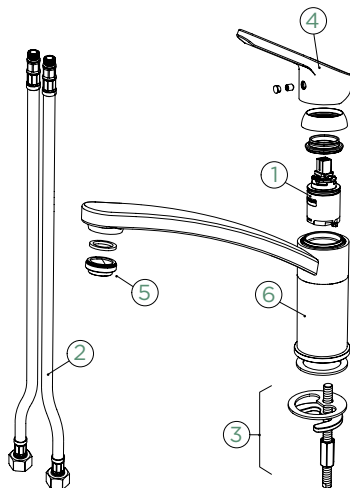

Connecting hose: **450 mm**

Swivel range: **360°**

Lever position: **at the top**

Features: **Temperature limiter, Water saving function, Version in chrome with sleeves**

1. 1 628720/1
2. 2 628677/3
3. 3 628639/1
4. 4 628720CHR
5. 5 628720/2
6. 6 5..22060XX