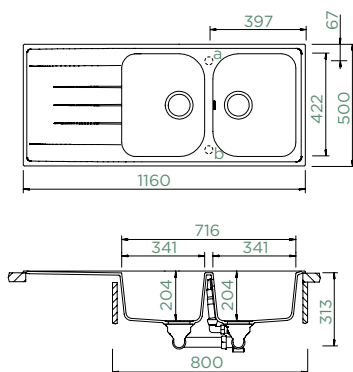

Accessories:

Automatic drain kit 629875

Manual drain kit 629874

Chopping board, bamboo 629044

Wastecap 628152

Flexible strainer bowl 629739