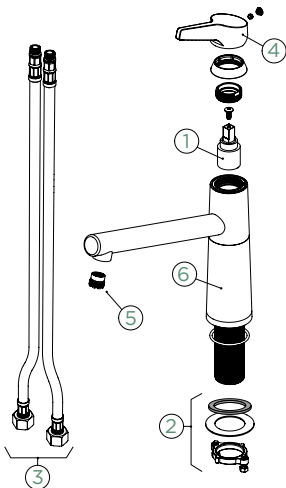

UPDATE

SC-510

FIXED SPOUT

UPDATE

SC-510

PULL-OUT

Connecting hose: **600 mm**

Swivel range: **360°**

Lever position: **at the top**

Features: **Version in chrome with sleeves**

FIXED SPOUT

PULL-OUT

CD CLASSIC LINE

● 554000 PUR	554120 PUR
● 554000 MAG	554120 MAG
● 554000 STO	554120 STO
● 554000 BRO	554120 BRO
● 554000 SIL	554120 SIL
○ 554000 POL	554120 POL
● 554000 BRY	554120 BRY

CD GREEN LINE

○ 554000 DAY	554120 DAY
● 554000 DSK	554120 DSK
● 554000 NGT	554120 NGT
● 554000 TWI	554120 TWI
● 554000 IVY	554120 IVY

CT BASIC LINE

● 554000 GNE	554120 GNE
● 554000 GON	554120 GON
● 554000 GAS	554120 GAS
● 554000 GBT	554120 GBT
● 554000 GCR	554120 GCR
● 554000 GSA	554120 GSA
● 554000 GVA	554120 GVA
● 554000 GEV	554120 GEV
○ 554000 GDW	554120 GDW

Connecting hose: **600 mm**

Swivel range: **120°**

Lever position: **at the top**

Usable shower hose length: **500 mm**

Features: **Backflow preventer, Jet-spray function, Version in chrome with sleeves**

1. 1 628784/1
2. 2 628784/2
3. 3 628785/3
4. 4 628784CHR
5. 5 628785/5
6. 6 5..22075XX

1. 1 628784/1
2. 2 628784/2
3. 3 628785/3
4. 4 628784CHR
5. 5 628784/4
6. 6 5..22075XX
7. 7 628784/7