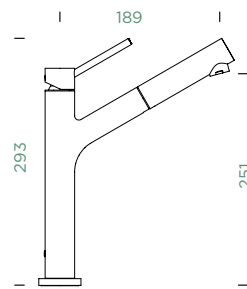

DION

PULL-OUT

Connecting hose: **500 mm**
 Swivel range: **120°**
 Lever position: **at the top**
 Usable shower hose length: **600 mm**
 Features: **Backflow preventer, Colour powder-coated**

- 1 628744/1
- 2 628743/2
- 3 628743/3
- 4 628774CHR
- 5 628774/4
- 6 628774/6
- 7 628774/5