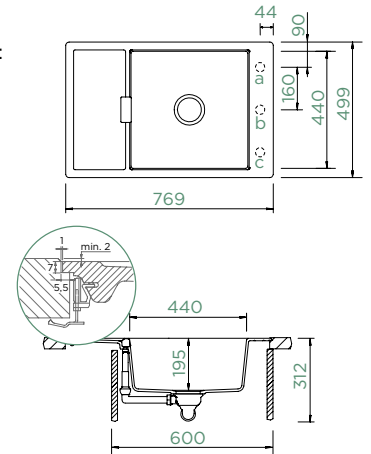

MONO D-100XS

FLUSHMOUNT

Cabinet size: **60 cm**
Inner dimension of the bowl:
440 × 440 × 195 mm
Installation: **reversible**
Cut-out size flushmount:
771 × 501 mm R21
Worktop for built-in
dishwasher: **30 mm**