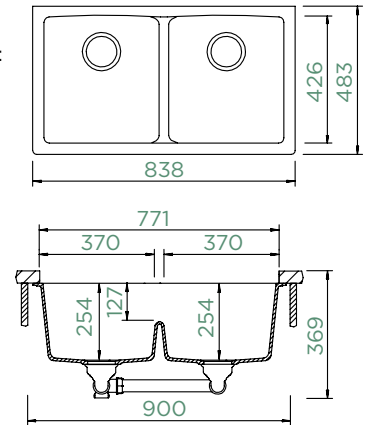

Accessories:

Automatic drain kit 410059CHR

Manual drain kit 410058CHR

Silicone Drain Mat 629188

Silicone Drain Mat Short 629189

Wastecap 628152

Flexible strainer bowl 629739

Corner bowl 629733

Samo L CHR 629174CHR

Samo L EDM 629174EDM

Samo L WGO 629174WGO

Samo L COB 629174COB

Samo L GUB 629174GUB

Samo L PUR 629174S

UNDERMOUNT

CRISTALITE® BASIC LINE

- EODN200YU GNE
- EODN200YU GON
- EODN200YU GAS
- EODN200YU GBT
- EODN200YU GVA
- EODN200YU GEV