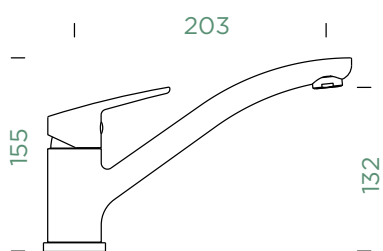

FIXED SPOUT

PULL-OUT

METALLIC

● 522000 CHR

522120 CHR

CT BASIC LINE

● 522000 GNE

522120 GNE

● 522000 GON

522120 GON

● 522000 GAS

522120 GAS

● 522000 GCR

522120 GCR