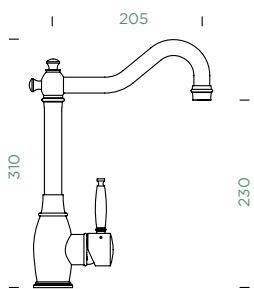

RESI

FIXED SPOUT

FIXED SPOUT

METALLIC

- 513000 EDM
- 513000 WGO

Connecting hose: **450 mm**

Swivel range: **360°**

Lever position: **on the right**

Features: **Ultra-quiet aerator, Colour PVD**

1. 1 628778/1
2. 2 628748/2
3. 3 628778/2
4. 4 628796XXX
5. 5 628740/5