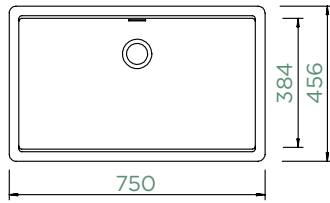

Accessories:

Automatic drain kit 410051CHR

Manual drain kit 410050CHR

Chopping board, wood 629158

Design Drip Rack 629726S

Design Drip Rack 629726COP

Design Drip Rack 629726EDM

2x2 Design Drip Rack 629738S

2x2 Design Drip Rack 629738EDM

Flexible strainer bowl 629739

Corner bowl 629733

Carrier 629146

Gastronorm Container GN 2/8 629060

Gastronorm Container GN 2/8 629061

Gastronorm Container GN 2/3 629063

Silicone Drain Mat 629188

Silicone Drain Mat Short 629189

Comfopush, EDM 420016EDM

Comfopush, CHR 420016CHR

Samo L CHR 629174CHR

Samo L EDM 629174EDM

Samo L WGO 629174WGO

Samo L COB 629174COB

Samo L GUB 629174GUB

Samo L PUR 629174S