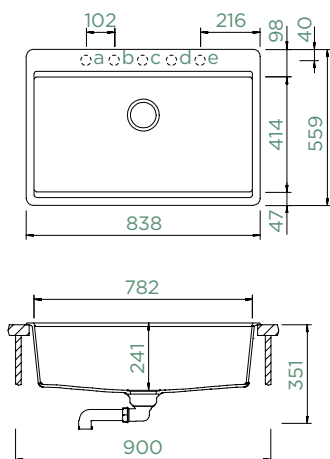

Tap model **Sina** in Solid Stainless Steel on sink model **Chelsea N-100XL** in Concrete

More accessories on p. 211

CHELSEA N-100XL

TOPMOUNT/UNDERMOUNT

Cabinet size: **90 cm**
 Inner dimension of the bowl:
782 × 414 × 241 mm
 Installation: **fixed**
 Cut-out size topmount:
824 × 545 mm R19
 Cut-out size undermount:
788 × 458 mm R12