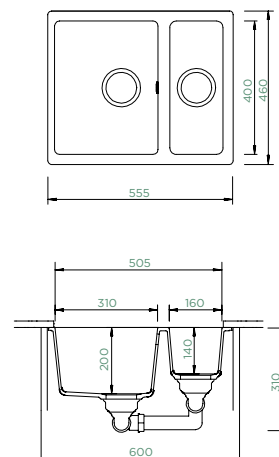

Samo L PUR 629174S
Wastecap 628152

Accessories:

Automatic drain kit 410063CHR

Manual drain kit 410062CHR

Strainer bowl 629051SH

Silicone Drain Mat 629188

Silicone Drain Mat Short 629189

Flexible strainer bowl 629739

Corner bowl 629733

Comfopush, EDM 420016EDM

Comfopush, CHR 420016CHR

Samo L CHR 629174CHR

Samo L EDM 629174EDM

Samo L WGO 629174WGO

Samo L COB 629174COB

Samo L GUB 629174GUB

UNDERMOUNT

CRISTALITE® BASIC LINE

- QUAN150YU GNE
- QUAN150YU GON
- QUAN150YU GAS
- QUAN150YU GCR
- QUAN150YU GVA
- QUAN150YU GDW