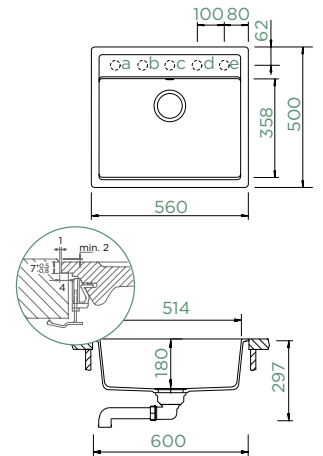

MONO N-100

FLUSHMOUNT

Cabinet size: **60 cm**
 Inner dimension of the bowl:
514 × 358 × 180 mm
 Installation: **fixed**
 Cut-out size flushmount:
562 × 502 mm R19

Accessories:

- Automatic drain kit 410061CHR
- Visible Parts in Solid Stainless Steel 400061EDM
- Visible Parts in White Gold 400061WGO
- Visible Parts in Copper 400061COP
- Visible Parts in Copper Brushed 400061COB
- Visible Parts in Gunmetal 400061GUM
- Visible Parts in Gunmetal Brushed 400061GUB
- Visible Parts in Puro 400061PUR
- Manual drain kit 410060CHR
- Chopping board, bamboo 629159
- Silicone Drain Mat 629188
- Silicone Drain Mat Short 629189
- Strainer bowl 629017
- Flexible strainer bowl 629739