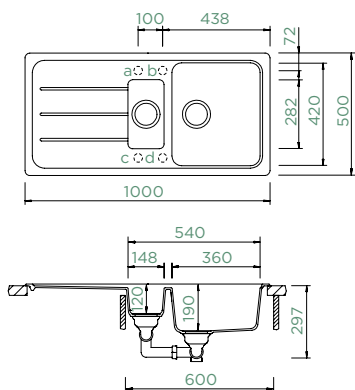

Accessories:

Automatic drain kit 629877

Manual drain kit 629876

Chopping board, bamboo 629044

Flexible strainer bowl 629739

Corner bowl 629733

Samo L CHR 629174CHR

Samo L EDM 629174EDM

Samo L WGO 629174WGO

Samo L COB 629174COB

Samo L GUB 629174GUB

Samo L PUR 629174S

Wastecap 628152

TOPMOUNT

UNDERMOUNT

CRISTALITE® BASIC LINE

- FOMD150LA **GNE**
- FOMD150LA **GON**
- FOMD150LA **GAS**
- FOMD150LA **GCR**
- FOMD150LA **GSA**
- FOMD150LA **GVA**
- FOMD150LA **GDW**

- FOMD150LU **GNE**
- FOMD150LU **GON**
- FOMD150LU **GAS**
- FOMD150LU **GCR**
- FOMD150LU **GSA**
- FOMD150LU **GVA**
- FOMD150LU **GDW**