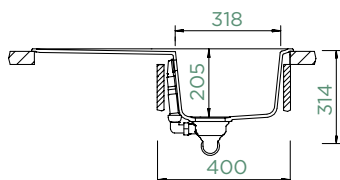

Accessories:

- Automatic drain kit 629871
- Manual drain kit 629870
- Chopping board, bamboo 629044
- Wastecap 628152
- Flexible strainer bowl 629739

VIOLA D-100

TOPMOUNT/UNDERMOUNT

Cabinet size: **45 cm**
 Inner dimension of the bowl:
348 × 422 × 204 mm
 Installation: **reversible**
 Cut-out size topmount:
840 × 480 mm R10
 Cut-out size undermount:
845 × 481 mm R25
 Worktop for built-in
 dishwasher: **27 mm**