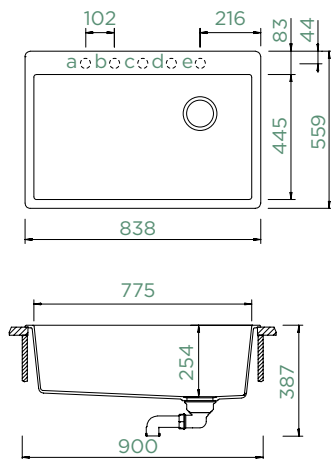

Accessories:

Automatic drain kit 410057CHR

Manual drain kit 410056CHR

Flexible strainer bowl 629739

Corner bowl 629733

Samo L CHR 629174CHR

Samo L EDM 629174EDM

Samo L WGO 629174WGO

Samo L COB 629174COB

Samo L GUB 629174GUB

Samo L PUR 629174S