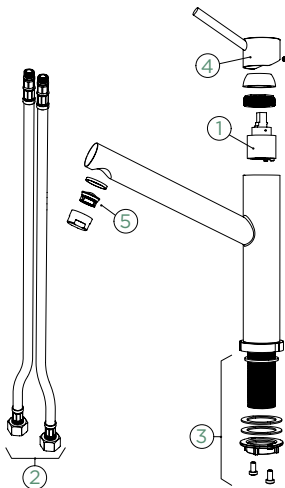

Note: The Altos W can be folded down with the help of a bayonet catch. Depending on the lever position, the height of the mixer tap in the lying position varies between 45 mm aLP 54 mm.

Note: The Altos W can be folded down with the help of a bayonet catch. Depending on the lever position, the height of the mixer tap in the lying position varies between 45 mm aLP 54 mm.