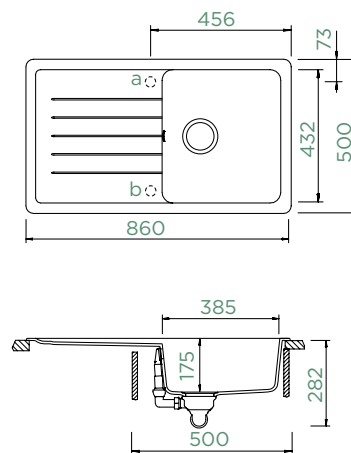

PINEDO D-100

TOPMOUNT/UNDERMOUNT

Cabinet size: **50 cm**
 Inner dimension of the bowl:
385 × 432 × 175 mm
 Installation: **reversible**
 Cut-out size topmount:
840 × 480 mm R10
 Cut-out size undermount:
846 × 486 mm R18