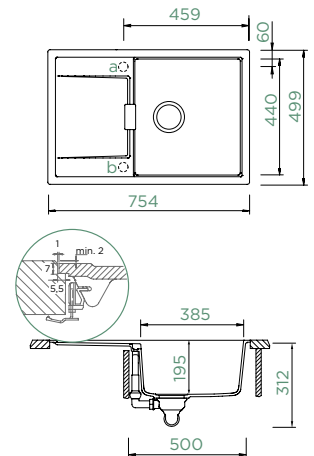

CRISTADUR® GREEN LINE

- MOND100A DAY
- MOND100A DSK
- MOND100A NGT
- MOND100A TWI
- MOND100A IVY

- MOND100U DAY
- MOND100U DSK
- MOND100U NGT
- MOND100U TWI
- MOND100U IVY

MONO D-100

FLUSHMOUNT

Cabinet size: **50 cm**
 Inner dimension of the bowl:
385 × 440 × 195 mm
 Installation: **reversible**
 Cut-out size flushmount:
756 × 501 mm R21
 Worktop for built-in
 dishwasher: **35 mm**
 Finished Drilling: **629004**