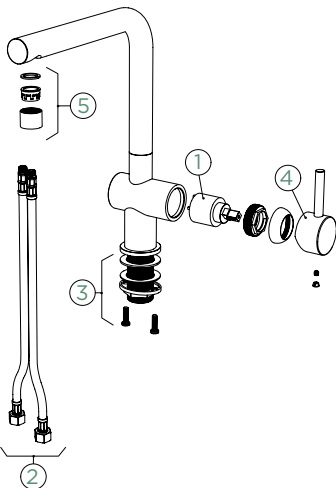

EPOS

FIXED SPOUT

EPOS

PULL-OUT

Connecting hose: **450 mm**
Swivel range: **360°**
Lever position: **on the right**
Features: **Colours galvanic (PUR), lacquered**

FIXED SPOUT

PULL-OUT

CT BASIC LINE

● 540000 GNE	540120 GNE
● 540000 GON	540120 GON
● 540000 GAS	540120 GAS
● 540000 GCR	540120 GCR
● 540000 GVA	540120 GVA
● 540000 GDW	540120 GDW

Connecting hose: **450 mm**
Swivel range: **180°**
Lever position: **on the right**
Usable shower hose length: **350 mm**
Features: **Backflow preventer, Colours galvanic (PUR), lacquered**

1. 1 628737/1
2. 2 628804/2
3. 3 628736/2
4. 4 628736XXX
5. 5 628741/5XXX

1. 1 628737/1
2. 2 628759/3
3. 3 628736/2
4. 4 628736XXX
5. 5 628741/5XXX
6. 6 628736/6
7. 7 628739XXX