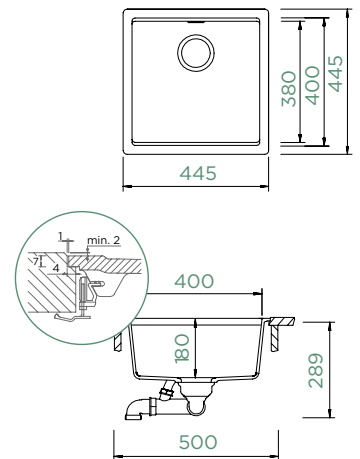

Cabinet size: **90 cm**
 Inner dimension of the bowl:
387 × 380 × 195 mm
 Installation: **fixed**
 Cut-out size topmount:
840 × 480 mm R10
 Cut-out size undermount:
846 × 486 mm R10
 Finished Drilling: **629004**

Cabinet size: **50 cm**
 Inner dimension of the bowl:
400 × 400 × 180 mm
 Installation: **fixed**
 Cut-out size topmount:
442 × 442 mm R10
 Cut-out size undermount:
400 × 400 mm R9

Accessories:

- Automatic drain kit 410055CHR
- Visible Parts in Solid Stainless Steel 400055EDM
- Visible Parts in White Gold 400055WGO
- Visible Parts in Copper 400055COP
- Visible Parts in Copper Brushed 400055COB
- Visible Parts in Gunmetal 400055GUM
- Visible Parts in Gunmetal Brushed 400055GUB
- Visible Parts in Puro 400055PUR
- Manual drain kit 410054CHR
- Chopping board, wood 629158
- Silicone Drain Mat 629188
- Silicone Drain Mat Short 629189
- Design Drip Rack 629726S
- Design Drip Rack 629726EDM
- Design Drip Rack 629726COP
- 2x2 Design Drip Rack 629738S

Cabinet size: **50 cm**
 Inner dimension of the bowl:
400 × 400 × 180 mm
 Installation: **fixed**
 Cut-out size flushmount:
447 × 447 mm R21

Accessories:

- Automatic drain kit 410055CHR
- Visible Parts in Solid Stainless Steel 400055EDM
- Visible Parts in White Gold 400055WGO
- Visible Parts in Copper 400055COP
- Visible Parts in Copper Brushed 400055COB
- Visible Parts in Gunmetal 400055GUM
- Visible Parts in Gunmetal Brushed 400055GUB
- Visible Parts in Puro 400055PUR
- Manual drain kit 410054CHR
- Chopping board, wood 629158
- Silicone Drain Mat 629188
- Silicone Drain Mat Short 629189
- Design Drip Rack 629726S
- Design Drip Rack 629726EDM
- Design Drip Rack 629726COP
- 2x2 Design Drip Rack 629738S