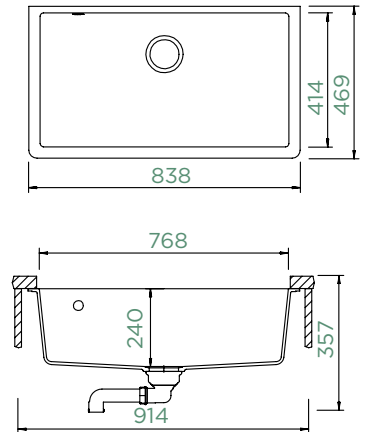

MONTANO N-100XLY

UNDERMOUNT

Cabinet size: **90 cm**
Inner dimension of the bowl:
768 × 414 × 240 mm
Installation: **fixed**
Cut-out size undermount:
782 × 428 mm R15