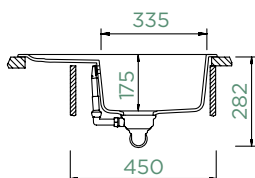

TOLEDO D-100XS

TOPMOUNT/UNDERMOUNT

Cabinet size: **45 cm**
 Inner dimension of the bowl:
335 × 432 × 175 mm
 Installation: **reversible**
 Cut-out size topmount:
600 × 480 mm R10
 Cut-out size undermount:
606 × 486 mm R18