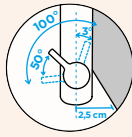

PIEGA

PULL-OUT