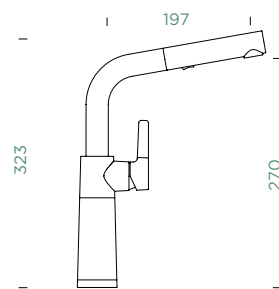

UPDATE

SC-540

FIXED SPOUT

UPDATE

SC-540

PULL-OUT

Connecting hose: **600 mm**
 Swivel range: **360°**
 Lever position: **on the right**
 Features: **Version in chrome with sleeves**

Connecting hose: **600 mm**
 Swivel range: **120°**
 Lever position: **on the right**
 Usable shower hose length: **600 mm**
 Features: **Backflow preventer, Jet-spray function, Version in chrome with sleeves**