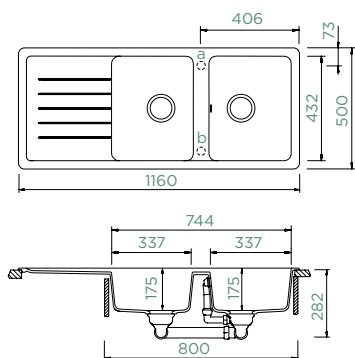

Inner dimension of the bowl:

337 × 432 × 175 mm

Installation: **reversible**

Cut-out size topmount:

1140 × 480 mm R10

Cut-out size undermount:

1146 × 486 mm R18

Accessories: