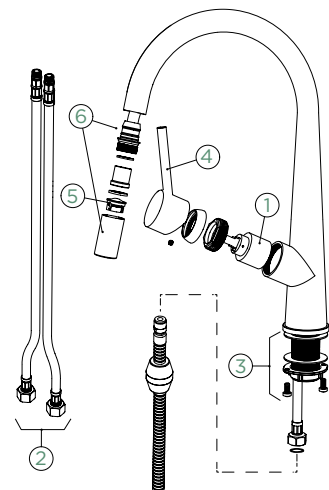

CONOS

FIXED SPOUT

CONOS

PULL-OUT

Connecting hose: **800 mm**
Swivel range: **360°**
Lever position: **on the right**
Features: **Ultra-quiet aerator**

FIXED SPOUT

PULL-OUT

METALLIC

● 528000 EDM

528120 EDM

Connecting hose: **800 mm**
Swivel range: **130°**
Lever position: **on the right**
Usable shower hose length: **550 mm**
Features: **Backflow preventer, Ultra-quiet aerator**

- 1 628741/1
- 2 628740/3
- 3 628740/2
- 4 628793EDM
- 5 628740/5

- 1 628741/1
- 2 628740/3
- 3 628740/2
- 4 628793EDM
- 5 628740/5
- 6 628742EDM