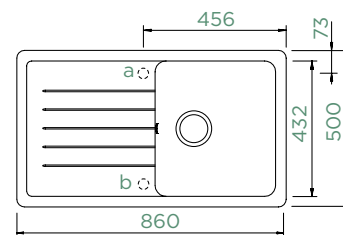

TOLEDO D-100

TOPMOUNT/UNDERMOUNT

Cabinet size: **50 cm**
 Inner dimension of the bowl:
385 × 432 × 175 mm
 Installation: **reversible**
 Cut-out size topmount:
840 × 480 mm R10
 Cut-out size undermount:
846 × 486 mm R18