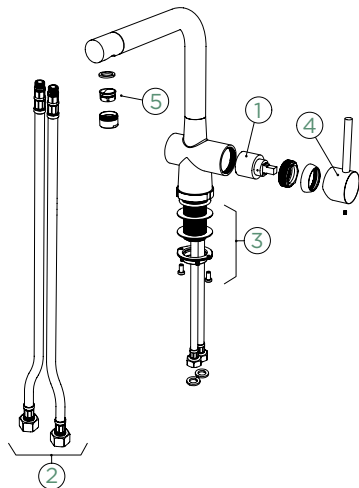

SCHOCK

LAIOS W

FIXED SPOUT

LAIOS W

PULL-OUT

FIXED SPOUT

PULL-OUT

METALLIC

● 517005 EDM

517125 EDM

Connecting hose: **800 mm**
Swivel range: **360°**
Lever position: **on the right**
Features: **WiLPow mixer tap, Ultra-quiet aerator**

Connecting hose: **800 mm**
Swivel range: **360°**
Lever position: **on the right**
Usable shower hose length: **750 mm**
Features: **Backflow preventer, WiLPow mixer tap, Ultra-quiet aerator**

- 1 628741/1
- 2 628740/3
- 3 628781/3
- 4 628781EDM
- 5 628740/5

- 1 628741/1
- 2 628740/3
- 3 628781/3
- 4 628781EDM
- 5 628740/5
- 6 628740/4
- 7 628741EDM