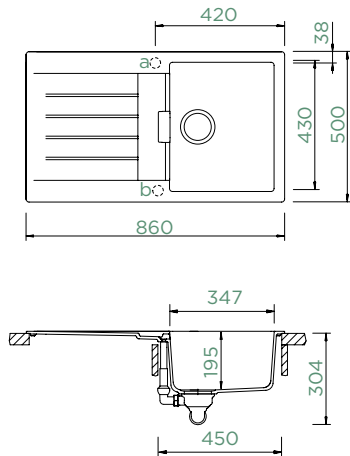

Trim

Soap dispenser

Samo L only for D-200

Comfopush Corner bowl

SIGNUS D-100

TOPMOUNT/UNDERMOUNT

Cabinet size: **45 cm**
 Inner dimension of the bowl:
347 × 430 × 195 mm
 Installation: **reversible**
 Cut-out size topmount:
840 × 480 mm R10
 Cut-out size undermount:
846 × 486 mm R10
 Worktop for built-in
 dishwasher: **23 mm**
 Finished Drilling: **629004**