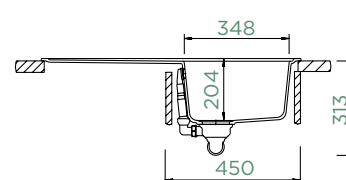

Accessories:

- Automatic drain kit 629871
- Manual drain kit 629870
- Chopping board, bamboo 629044
- Wastecap 628152
- Flexible strainer bowl 629739

VIOLA D-100

TOPMOUNT/UNDERMOUNT

Cabinet size: **45 cm**
 Inner dimension of the bowl:
348 × 422 × 204 mm
 Installation: **reversible**
 Cut-out size topmount:
840 × 480 mm R10
 Cut-out size undermount:
845 × 481 mm R25
 Worktop for built-in
 dishwasher: **27 mm**