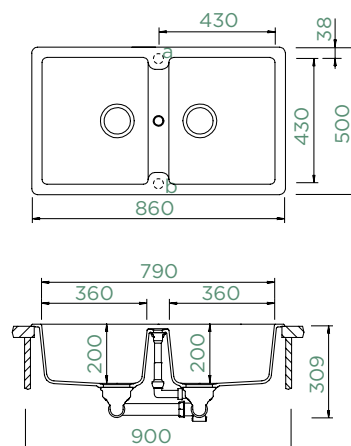

Accessories:

Automatic drain kit 629879

Manual drain kit 629878

Chopping board, bamboo 629044

Silicone Drain Mat 629188

Silicone Drain Mat Short 629189

Flexible strainer bowl 629739

Corner bowl 629733

Wastecap 628152

TOPMOUNT

UNDERMOUNT

CRISTALITE® BASIC LINE

- ELEN200A GNE
- ELEN200A GON
- ELEN200A GCR
- ELEN200A GSA
- ELEN200A GDW

- ELEN200U GNE
- ELEN200U GON
- ELEN200U GCR
- ELEN200U GSA
- ELEN200U GDW