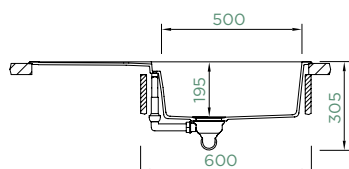

Accessories:

Automatic drain kit 410073CHR

Manual drain kit 410072CHR

Flexible strainer bowl 629739

Corner bowl 629733

Comfopush, EDM 420016EDM

Comfopush, CHR 420016CHR

Amur 629014

Samo L CHR 629174CHR

Samo L EDM 629174EDM

Samo L WGO 629174WGO

Samo L COB 629174COB

Samo L GUB 629174GUB

Samo L PUR 629174S

LED-light 629024/R

LED-light 629024/L

Wastecap 628152