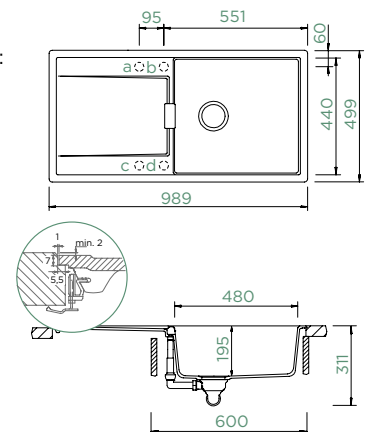

Accessories:

Automatic drain kit 410069CHR
Visible Parts in Solid Stainless Steel
400069EDM

Visible Parts in White Gold
400069WGO

Visible Parts in Copper 400069COP

Visible Parts in Copper Brushed
400069COB

Visible Parts in Gunmetal 400069GUM

Visible Parts in Gunmetal Brushed
400069GUB

Visible Parts in Puro 400069PUR

Manual drain kit 410068CHR

Chopping board, bamboo 629145

Design Drip Rack 629725S

Design Drip Rack 629725EDM

Design Drip Rack 629725COP

Flexible strainer bowl 629739

Corner bowl 629733

Amur 629014

Samo L CHR 629174CHR

Samo L EDM 629174EDM

Samo L WGO 629174WGO

Samo L COB 629174COB

Samo L GUB 629174GUB

Samo L PUR 629174S

Comfopush, EDM 420016EDM

Comfopush, CHR 420016CHR

Wastecap 628152

FLUSHMOUNT

CRISTADUR® CLASSIC LINE

- MOND100LFB PUR
- MOND100LFB MAG
- MOND100LFB STO
- MOND100LFB BRO
- MOND100LFB SIL

Note: An 80 cm cabinet is needed if you want to use two adjacent tap holes.