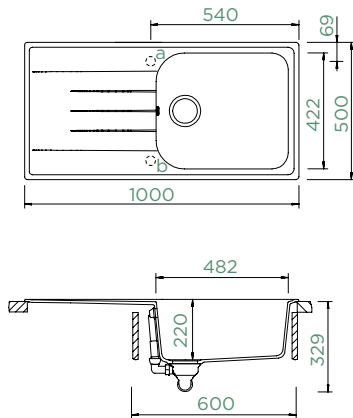

Accessories:

Automatic drain kit 629871

Manual drain kit 629870

Chopping board, bamboo 629044

Wastecap 628152

Flexible strainer bowl 629739