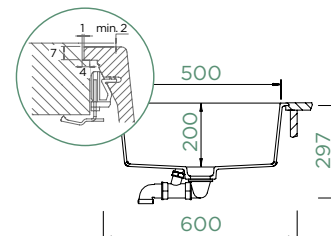

GREENWICH N-100L

FLUSHMOUNT

Cabinet size: **60 cm**
 Inner dimension of the bowl:
500 × 400 × 200 mm
 Installation: **fixed**
 Cut-out size flushmount:
547 × 447 mm R21

Accessories:

- Automatic drain kit 410051CHR
- Visible Parts in Solid Stainless Steel 400051EDM
- Visible Parts in White Gold 400051WGO
- Visible Parts in Copper 400051COP
- Visible Parts in Copper Brushed 400051COB
- Visible Parts in Gunmetal 400051GUM
- Visible Parts in Gunmetal Brushed 400051GUB
- Visible Parts in Puro 400051PUR
- Manual drain kit 410050CHR
- 2x2 Design Drip Rack 629724S
- 2x2 Design Drip Rack 629724EDM
- Strainer bowl 629111