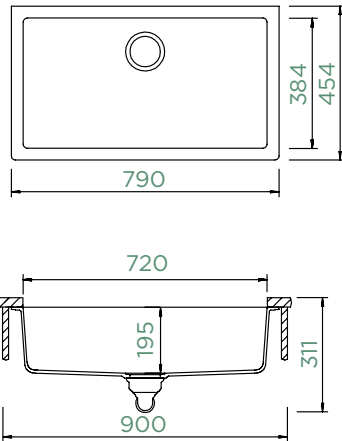

SIGNUS N-100XLY

UNDERMOUNT

Cabinet size: **90 cm**
Inner dimension of the bowl:
720 × 384 × 195 mm
Installation: **fixed**
Cut-out size undermount:
720 × 384 mm R16

Accessories:

- Automatic drain kit 410055CHR
- Visible Parts in Solid Stainless Steel 400055EDM
- Visible Parts in White Gold 400055WGO
- Visible Parts in Copper 400055COP
- Visible Parts in Copper Brushed 400055COB
- Visible Parts in Gunmetal 400055GUM
- Visible Parts in Gunmetal Brushed 400055GUB
- Visible Parts in Puro 400055PUR
- Manual drain kit 410054CHR
- Silicone Drain Mat 629188
- Silicone Drain Mat Short 629189
- Flexible strainer bowl 629739
- Corner bowl 629733

- Comfopush, CHR 420016CHR
- Comfopush, EDM 420016EDM
- Amur 629014
- Samo L CHR 629174CHR
- Samo L EDM 629174EDM
- Samo L WGO 629174WGO
- Samo L COB 629174COB
- Samo L GUB 629174GUB
- Samo L PUR 629174S
- Wastecap 628152

TOPMOUNT

CRISTADUR® CLASSIC LINE

- SIGN100XLYU PUR
- SIGN100XLYU MAG
- SIGN100XLYU STO
- SIGN100XLYU BRO
- SIGN100XLYU SIL
- SIGN100XLYU POL