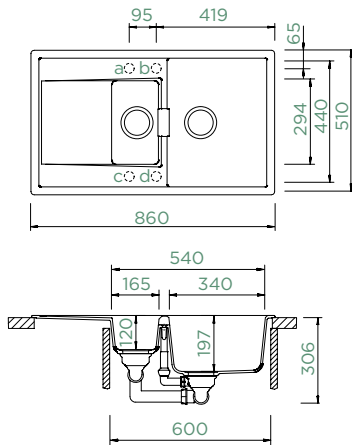

Cabinet size: **60 cm**
 Inner dimension of the bowl:
340 × 440 × 197 mm
 Installation: **reversible**
 Cut-out size topmount:
840 × 490 mm R10
 Cut-out size undermount:
844 × 494 mm R17
 Worktop for built-in
 dishwasher: **27 mm**