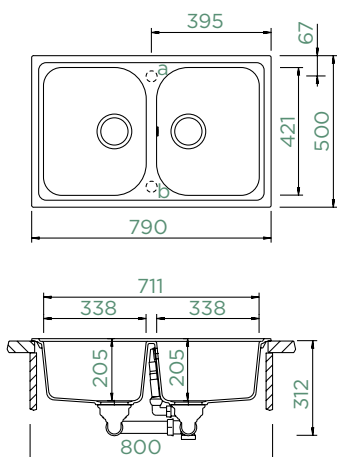

Accessories:

Automatic drain kit 629875

Manual drain kit 629874

Chopping board, bamboo 629044

Wastecap 628152

Flexible strainer bowl 629739

TOPMOUNT

UNDERMOUNT

CRISTALITE® BASIC LINE

● FOMN200SA GNE	FOMN200SU GNE
● FOMN200SA GON	FOMN200SU GON
● FOMN200SA GCR	FOMN200SU GCR
● FOMN200SA GSA	FOMN200SU GSA
● FOMN200SA GVA	FOMN200SU GVA
○ FOMN200SA GDW	FOMN200SU GDW