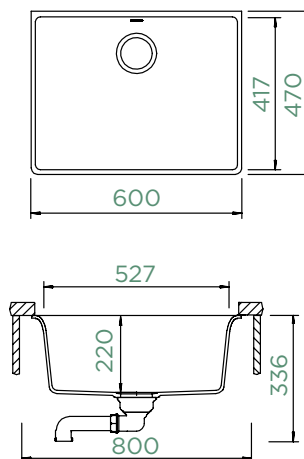

Accessories:

- Automatic drain kit 410061CHR
- Visible Parts in Solid Stainless Steel 400061EDM
- Visible Parts in White Gold 400061WGO
- Visible Parts in Copper 400061COP
- Visible Parts in Copper Brushed 400061COB
- Visible Parts in Gunmetal 400061GUM
- Visible Parts in Gunmetal Brushed 400061GUB
- Manual drain kit 410060CHR
- Visible Parts in Puro 400061PUR
- Silicone Drain Mat 629188
- Silicone Drain Mat Short 629189

- Flexible strainer bowl 629739
- Corner bowl 629733
- Comfopush, EDM 420016EDM
- Comfopush, CHR 420016CHR
- Amur 629014
- Samo L CHR 629174CHR
- Samo L EDM 629174EDM
- Samo L WGO 629174WGO
- Samo L COB 629174COB
- Samo L GUB 629174GUB
- Samo L PUR 629174S
- Wastecap 628152

TOPMOUNT

UNDERMOUNT

CRISTADUR® CLASSIC LINE

- GAXN100A PUR
- GAXN100A MAG
- GAXN100A STO
- GAXN100A BRO
- GAXN100A SIL
- GAXN100A POL

- GAXN100U PUR
- GAXN100U MAG
- GAXN100U STO
- GAXN100U BRO
- GAXN100U SIL
- GAXN100U POL

UNDERMOUNT

CRISTADUR® CLASSIC LINE

- GAXN100YU PUR
- GAXN100YU MAG
- GAXN100YU STO
- GAXN100YU BRO
- GAXN100YU SIL
- GAXN100YU POL