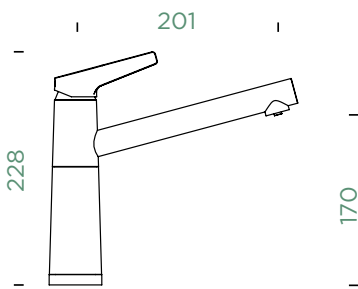

Connecting hose: **450 mm**
Swivel range: **360°**
Lever position: **at the top**
Features: **Version in chrome with sleeves**

1. 1 628805/1
2. 2 628805/7
3. 3 628736/2
4. 4 628805/4
5. 5 628792/6
6. 6 5..22075XX