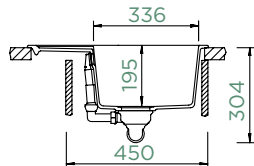

Accessories:

Automatic drain kit 629871

Manual drain kit 629870

Chopping board, bamboo 629044

Flexible strainer bowl 629739

Corner bowl 629733

Wastecap 628152