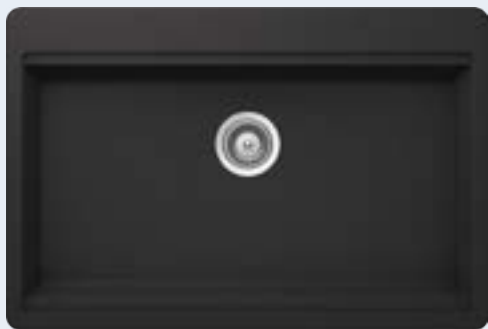

Tap model **Sina** in Solid Stainless Steel on sink model **Chelsea N-100XL** in Concrete

More accessories on p. 211

CHELSEA N-100XL

TOPMOUNT/UNDERMOUNT

Cabinet size: **90 cm**
 Inner dimension of the bowl:
782 × 414 × 241 mm
 Installation: **fixed**
 Cut-out size topmount:
824 × 545 mm R19
 Cut-out size undermount:
788 × 458 mm R12