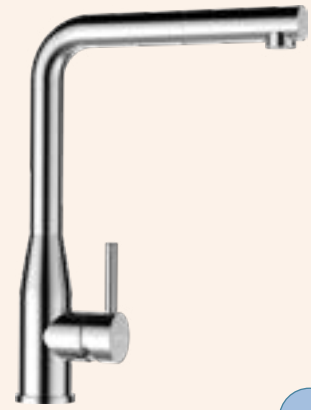

SCHOCK

KETO

FIXED SPOUT

KETO

PULL-OUT

Connecting hose: **450 mm**
Swivel range: **360°**
Lever position: **on the right**
Features: **Ultra-quiet aerator, Colours PVD, galvanic (PUR)**

FIXED SPOUT | PULL-OUT

METALLIC	
● 518000 EDM	518120 EDM
● 518000 WGO	518120 WGO
● 518000 COP*	518120 COP*
● 518000 COB	518120 COB
● 518000 GUM*	518120 GUM*
● 518000 GUB	518120 GUB

CD CLASSIC LINE

● 518027 PUR	518127 PUR

*Copper + Gunmetal will be replaced by the brushed variants on 01.09.2025

Connecting hose: **450 mm**
Swivel range: **180°**
Lever position: **on the right**
Usable shower hose length: **350 mm**
Features: **Backflow preventer, Ultra-quiet aerator, Colours PVD, galvanic (PUR)**

- 1 628778/1
- 2 628748/2
- 3 628778/2
- 4 628748/XXX
- 5 628740/5

- 1 628778/1
- 2 628749/2
- 3 628780/2
- 4 628789/XXX
- 5 628740/5
- 6 628789/8
- 7 628778/7XXX