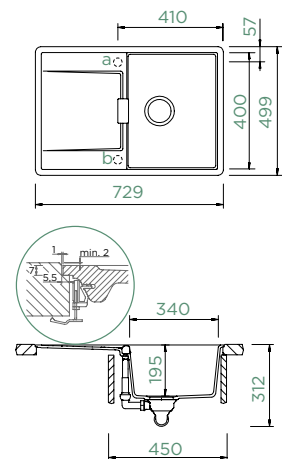

Inner dimension of the bowl:

340 × 440 × 195 mm

Installation: **reversible**

Cut-out size flushmount:

731 × 501 mm R21

Worktop for built-in

dishwasher: **35 mm**

Finished Drilling: **629004**