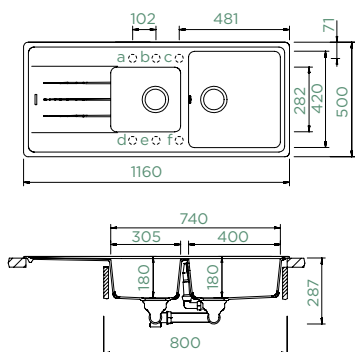

Accessories:

Automatic drain kit 629875

Manual drain kit 629874

Chopping board, bamboo 629044

Flexible strainer bowl 629739

Corner bowl 629733

Samo L CHR 629174CHR

Samo L EDM 629174EDM

Samo L WGO 629174WGO

Samo L COB 629174COB

Samo L GUB 629174GUB

Samo L PUR 629174S

Wastecap 628152

TOPMOUNT

UNDERMOUNT

CRISTALITE® BASIC LINE

- ELED200A GNE
- ELED200A GON
- ELED200A GCR
- ELED200A GSA
- ELED200A GVA
- ELED200A GDW

- ELED200U GNE
- ELED200U GON
- ELED200U GCR
- ELED200U GSA
- ELED200U GVA
- ELED200U GDW