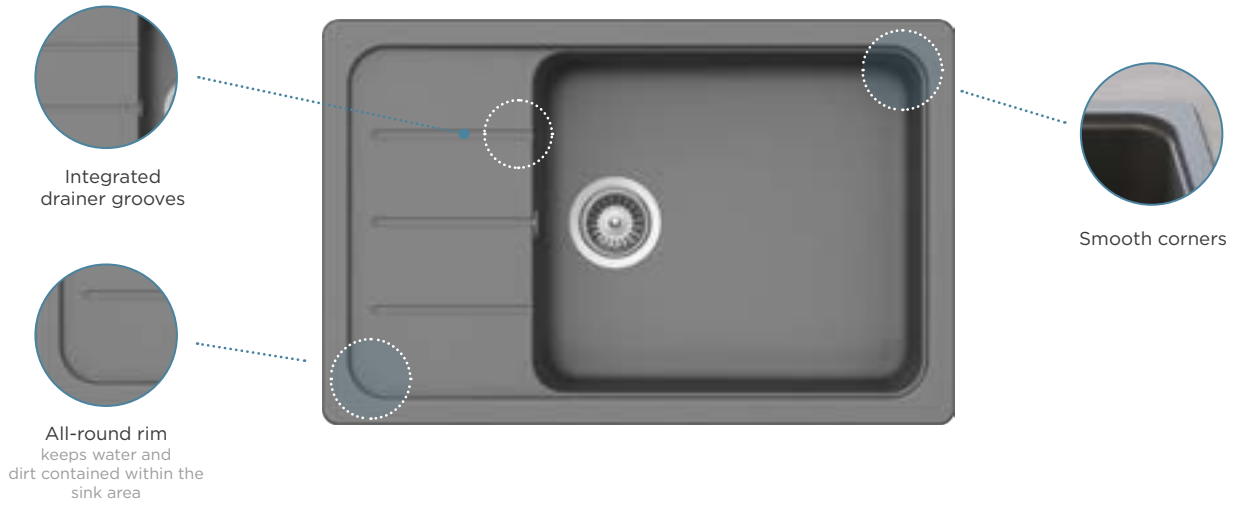

FORMHAUS

Tap model **Cosmo** in Chrome on sink model **Formhaus D-100** in Asphalt

Wide choice of designs

More accessories on p. 211

Wooden chopping board

(629044)

Wastecap

Corner bowl