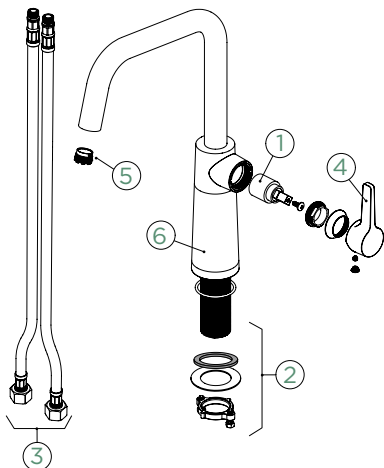

SC-530

FIXED SPOUT

SC-530

PULL-OUT

Connecting hose: **600 mm**
Swivel range: **360°**
Lever position: **on the right**
Features: **Version in chrome with sleeves**

- 1 628784/1
- 2 628784/2
- 3 628784/3
- 4 628785CHR
- 5 628784/5
- 6 5..22075XX