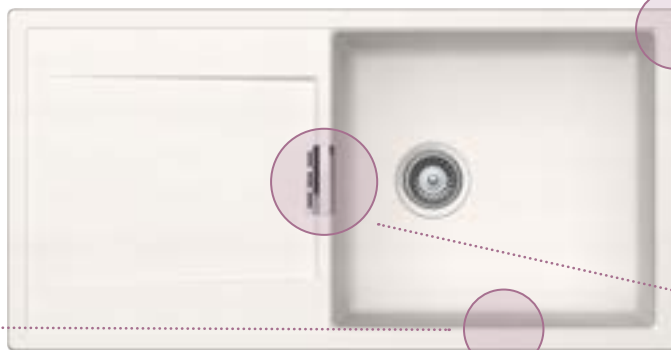

Also in **CRISTADUR® Green Line**

More accessories on p. 211

Chopping boards

D-100XS (629145)
N-100S, N-100 (629159)

Drain rack

D-100XS, D-100S, D-100, D-100L, D-150, D-200

Gastronorm Functional bowl

N-100S, N-100 (629017)

Trim

Soap dispenser

Comfopush Corner bowl

not for R-100