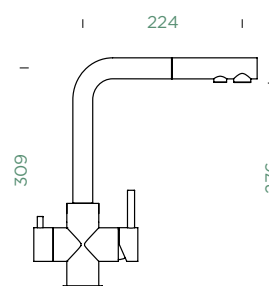

Connecting hose: **450 mm**
Swivel range: **180°**
Lever position: **on the right**
Usable shower hose length: **400 mm**
Features: **Drinking water function,
Ultra-quiet aerator**

1. 1 628748/1
2. 2 628748/7
3. 3 628748/3
4. 4 628748/2
5. 5 628748/XXX
6. 6 628748/6
7. 7 628778/5XXX