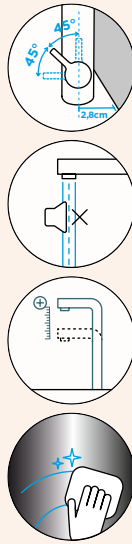

RESI

FIXED SPOUT

FIXED SPOUT

METALLIC

- 513000 EDM
- 513000 WGO

Connecting hose: **450 mm**

Swivel range: **360°**

Lever position: **on the right**

Features: **Ultra-quiet aerator, Colour PVD**

1. 1 628778/1
2. 2 628748/2
3. 3 628778/2
4. 4 628796XXX
5. 5 628740/5