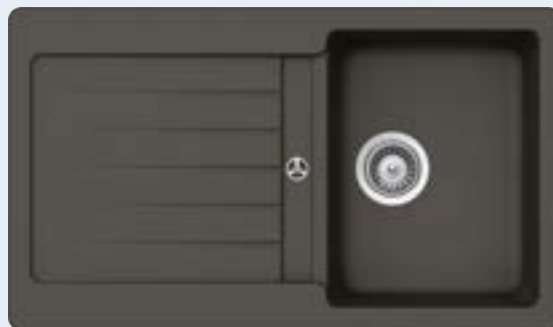

TYPOS D-100S

TOPMOUNT/UNDERMOUNT

Cabinet size: **45 cm**
Inner dimension of the bowl:
329 × 364 × 200 mm
Installation: **reversible**
Cut-out size topmount:
840 × 415 mm R10
Cut-out size undermount:
846 × 421 mm R13
Worktop for built-in
dishwasher: **26 mm**

Accessories:

- Automatic drain kit 629899
- Manual drain kit 629872
- Flexible strainer bowl 629739
- Corner bowl 629733
- Wastecap 628152

TYPOS D-100

TOPMOUNT/UNDERMOUNT

Cabinet size: **45 cm**
Inner dimension of the bowl:
329 × 429 × 200 mm
Installation: **reversible**
Cut-out size topmount:
840 × 480 mm R10
Cut-out size undermount:
846 × 486 mm R10
Worktop for built-in
dishwasher: **26 mm**

Accessories:

- Automatic drain kit 629899
- Manual drain kit 629872
- Chopping board, bamboo 629044
- Flexible strainer bowl 629739
- Corner bowl 629733
- Samo L CHR 629174CHR
- Samo L EDM 629174EDM
- Samo L WGO 629174WGO
- Samo L COB 629174COB
- Samo L GUB 629174GUB
- Samo L PUR 629174S
- Wastecap 628152

TOPMOUNT

UNDERMOUNT

CRISTALITE® BASIC LINE

● TYPD100SA GNE	TYPD100SU GNE
● TYPD100SA GON	TYPD100SU GON
● TYPD100SA GAS	TYPD100SU GAS
● TYPD100SA GBT	TYPD100SU GBT
● TYPD100SA GCR	TYPD100SU GCR
● TYPD100SA GSA	TYPD100SU GSA
● TYPD100SA GVA	TYPD100SU GVA
● TYPD100SA GEV	TYPD100SU GEV
○ TYPD100SA GDW	TYPD100SU GDW

TOPMOUNT

UNDERMOUNT

CRISTALITE® BASIC LINE

● TYPD100A GNE	TYPD100U GNE
● TYPD100A GON	TYPD100U GON
● TYPD100A GAS	TYPD100U GAS
● TYPD100A GBT	TYPD100U GBT
● TYPD100A GCR	TYPD100U GCR
● TYPD100A GSA	TYPD100U GSA
● TYPD100A GVA	TYPD100U GVA
● TYPD100A GEV	TYPD100U GEV
○ TYPD100A GDW	TYPD100U GDW