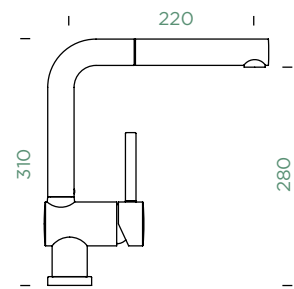

Connecting hose: **550 mm**
 Swivel range: **360°**
 Lever position: **on the right**
 Usable shower hose length: **500 mm**
 Features: **Backflow preventer, Temperature limiter, Colour powder-coated**