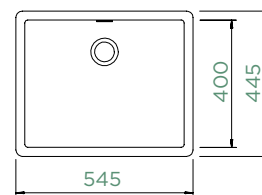

Accessories:

- Automatic drain kit 410051CHR
- Visible Parts in Solid Stainless Steel 400051EDM
- Visible Parts in White Gold 400051WGO
- Visible Parts in Copper 400051COP
- Visible Parts in Copper Brushed 400051COB
- Visible Parts in Gunmetal 400051GUM
- Visible Parts in Gunmetal Brushed 400051GUB
- Visible Parts in Puro 400051PUR
- Manual drain kit 410050CHR
- 2x2 Design Drip Rack 629724S
- 2x2 Design Drip Rack 629724EDM
- Strainer bowl 629111

- Flexible strainer bowl 629739
- Corner bowl 629733
- Silicone Drain Mat 629188
- Silicone Drain Mat Short 629189
- Comfopush, EDM 420016EDM
- Comfopush, CHR 420016CHR
- Amur 629014
- Samo L CHR 629174CHR
- Samo L EDM 629174EDM
- Samo L WGO 629174WGO
- Samo L COB 629174COB
- Samo L GUB 629174GUB
- Samo L PUR 629174S

FLUSHMOUNT

CRISTADUR® CLASSIC LINE

- GREN100LFB PUR
- GREN100LFB MAG
- GREN100LFB STO
- GREN100LFB BRO
- GREN100LFB SIL
- GREN100LFB POL
- GREN100LFB BRY