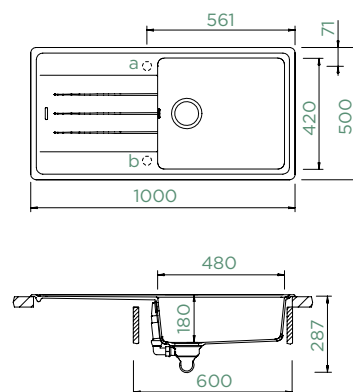

Cabinet size: **60 cm**
 Inner dimension of the bowl:
480 × 420 × 180 mm
 Installation: **reversible**
 Cut-out size topmount:
980 × 480 mm R10
 Cut-out size undermount:
984 × 484 mm R10
 Worktop for built-in
 dishwasher: **22 mm**