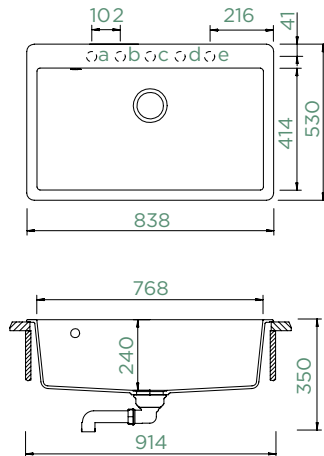

Trim

Soap dispenser

Comfopush Corner bowl

MONTANO N-100XL

TOPMOUNT/UNDERMOUNT

Cabinet size: **90 cm**
 Inner dimension of the bowl:
768 × 414 × 240 mm
 Installation: **fixed**
 Cut-out size topmount:
818 × 510 mm R10
 Cut-out size undermount:
782 × 428 mm R15