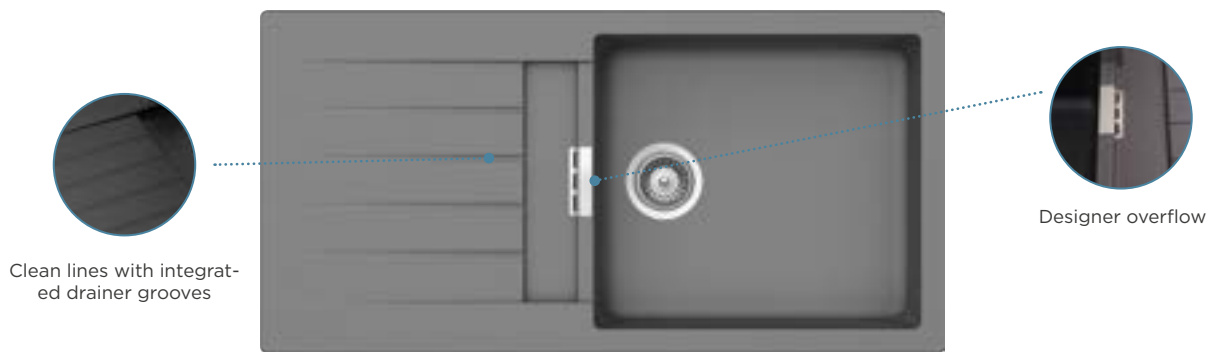

Deep bowl
e.g. for filling tall vases or pots & pans

More accessories on p. 211

Wooden chopping board

(629 044)

Soap dispenser

Wastecap

Comfopush

Corner bowl

(629 733)