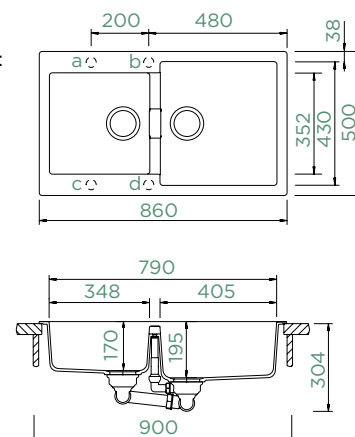

TOPMOUNT/UNDERMOUNT

Cabinet size: **90 cm**
 Inner dimension of the bowl:
405 × 430 × 195 mm
 Installation: **reversible**
 Cut-out size topmount:
840 × 480 mm R10
 Cut-out size undermount:
846 × 486 mm R10