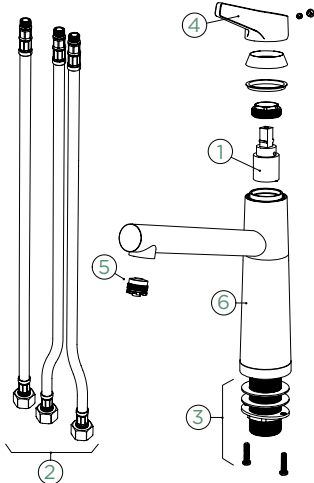

UPDATE

SC-510 LP

FIXED SPOUT

UPDATE

SC-510 LP

PULL-OUT

Connecting hose: **450 mm**
Swivel range: **360°**
Lever position: **at the top**
Features: **Version in chrome with sleeves**

1. 1 628805/1
2. 2 628805/7
3. 3 628736/2
4. 4 628805/4
5. 5 628792/6
6. 6 5..22075XX

FIXED SPOUT

PULL-OUT

CD CLASSIC LINE

● 554003 PUR	554123 PUR
● 554003 MAG	554123 MAG
● 554003 STO	554123 STO
● 554003 BRO	554123 BRO
● 554003 SIL	554123 SIL
○ 554003 POL	554123 POL
● 554003 BRY	554123 BRY

CD GREEN LINE

○ 554003 DAY	554123 DAY
● 554003 DSK	554123 DSK
● 554003 NGT	554123 NGT
● 554003 TWI	554123 TWI
● 554003 IVY	554123 IVY

CT BASIC LINE

● 554003 GNE	554123 GNE
● 554003 GON	554123 GON
● 554003 GAS	554123 GAS
● 554003 GBT	554123 GBT
● 554003 GCR	554123 GCR
● 554003 GSA	554123 GSA
● 554003 GVA	554123 GVA
● 554003 GEV	554123 GEV
○ 554003 GDW	554123 GDW

Connecting hose: **450 mm**
Swivel range: **120°**
Lever position: **at the top**
Usable shower hose length: **350 mm**
Features: **Version in chrome with sleeves**

1. 1 628805/1
2. 2 628805/2
3. 3 628793/3
4. 4 628805/4
5. 5 628791/5
6. 6 628805/6
7. 7 628792/5
8. 8 5..22075XX

Note: The necessary flow reducer is included in the scope of supply. Additional you can order it separate with the spare part number 628742/9.

Note: The necessary flow reducer is included in the scope of supply. Additional you can order it separate with the spare part number 628742/8.