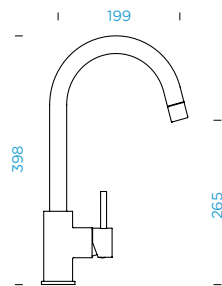

○ 589000 GDW

PULL-OUT

589121 CHR

589121 PUR

589121 MAG

589121 GNE

589121 GON

Connecting hose: **450 mm**
 Swivel range: **180°**
 Lever position: **on the right**
 Usable shower hose length: **400 mm**
 Features: **Backflow preventer, Temperature limiter, Colour lacquered**