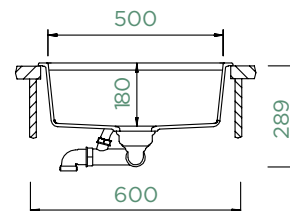

TOPMOUNT/UNDERMOUNT

Cabinet size: **60 cm**
 Inner dimension of the bowl:
500 × 400 × 180 mm
 Installation: **fixed**
 Cut-out size topmount:
542 × 442 mm R10
 Cut-out size undermount:
500 × 400 mm R9

Accessories: