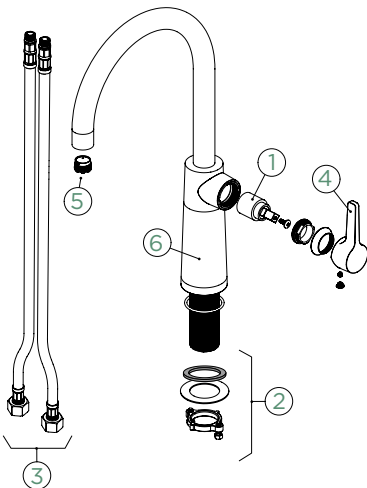

Note: The aerator key is included in the scope of supply.