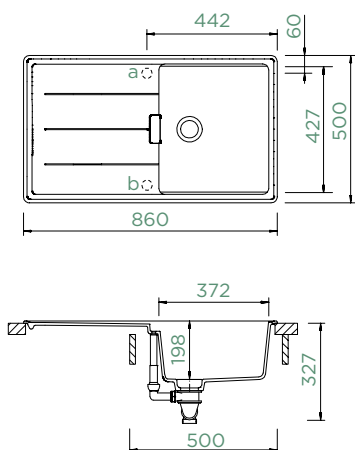

Comfopush

TIA D-100

TOPMOUNT/UNDERMOUNT

Cabinet size: **50 cm**
 Inner dimension of the bowl: **372 × 427 × 198 mm**
 Installation: **reversible**
 Cut-out size topmount: **846 × 486 mm R10**
 Cut-out size undermount: **836 × 476 mm R10**
 Worktop for built-in dishwasher: **20 mm**