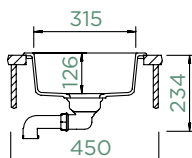

Accessories:

- Automatic drain kit 410057CHR
- Manual drain kit 410056CHR
- Flexible strainer bowl 629739
- Corner bowl 629733
- Samo L CHR 629174CHR
- Samo L EDM 629174EDM
- Samo L WGO 629174WGO
- Samo L COB 629174COB
- Samo L GUB 629174GUB
- Samo L PUR 629174S
- Wastecap 628152