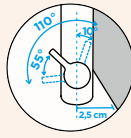

PLUTOS

PULL-OUT