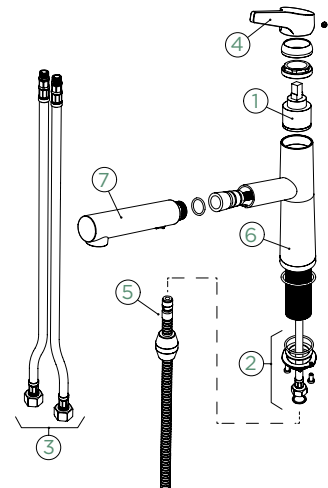

UPDATE

SC-510

FIXED SPOUT

UPDATE

SC-510

PULL-OUT

Connecting hose: **600 mm**

Swivel range: **360°**

Lever position: **at the top**

Features: **Version in chrome with sleeves**

FIXED SPOUT

PULL-OUT

CD CLASSIC LINE

● 554000 PUR	554120 PUR
● 554000 MAG	554120 MAG
● 554000 STO	554120 STO
● 554000 BRO	554120 BRO
● 554000 SIL	554120 SIL
○ 554000 POL	554120 POL
● 554000 BRY	554120 BRY

CD GREEN LINE

○ 554000 DAY	554120 DAY
● 554000 DSK	554120 DSK
● 554000 NGT	554120 NGT
● 554000 TWI	554120 TWI
● 554000 IVY	554120 IVY

CT BASIC LINE

● 554000 GNE	554120 GNE
● 554000 GON	554120 GON
● 554000 GAS	554120 GAS
● 554000 GBT	554120 GBT
● 554000 GCR	554120 GCR
● 554000 GSA	554120 GSA
● 554000 GVA	554120 GVA
● 554000 GEV	554120 GEV
○ 554000 GDW	554120 GDW

Connecting hose: **600 mm**

Swivel range: **120°**

Lever position: **at the top**

Usable shower hose length: **500 mm**

Features: **Backflow preventer, Jet-spray function, Version in chrome with sleeves**

1. 1 628784/1
2. 2 628784/2
3. 3 628785/3
4. 4 628784CHR
5. 5 628785/5
6. 6 5..22075XX

1. 1 628784/1
2. 2 628784/2
3. 3 628785/3
4. 4 628784CHR
5. 5 628784/4
6. 6 5..22075XX
7. 7 628784/7