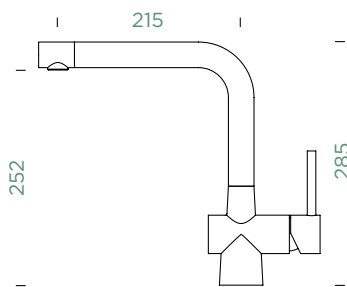

Connecting hose: **800 mm**
Swivel range: **360°**
Lever position: **on the right**
Features: **Ultra-quiet aerator, Colours galvanic (PUR), lacquered, PVD**

- 1 628741/1
- 2 628740/2
- 3 628740/3
- 4 628781XXX
- 5 628740/5

FIXED SPOUT

PULL-OUT

METALLIC

● 517000 EDM	517120 EDM
● 517000 WGO	517120 WGO
● 517000 COP*	517120 COP*
● 517000 COB	517120 COB
● 517000 GUM*	517120 GUM*
● 517000 GUB	517120 GUB

CD CLASSIC LINE

● 517000 PUR	517120 PUR
● 517000 MAG	517120 MAG
● 517000 STO	517120 STO
● 517000 BRO	517120 BRO
● 517000 SIL	517120 SIL
○ 517000 POL	517120 POL

*Copper + Gunmetal will be replaced by the brushed variants on 01.09.2025.