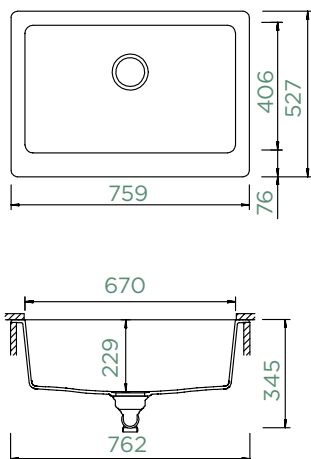

Accessories:

- Automatic drain kit 410057CHR
- Manual drain kit 410056CHR
- Flexible strainer bowl 629739
- Corner bowl 629733
- Samo L CHR 629174CHR
- Samo L EDM 629174EDM
- Samo L WGO 629174WGO
- Samo L COB 629174COB
- Samo L GUB 629174GUB
- Samo L PUR 629174S

UNDERMOUNT

CRISTALITE® BASIC LINE

- VILM100U GNE
- VILM100U GON
- VILM100U GBT
- VILM100U GCR
- VILM100U GDW