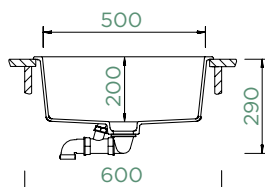

FLUSHMOUNT

CRISTADUR® CLASSIC LINE

- GREN100FB PUR
- GREN100FB MAG
- GREN100FB STO
- GREN100FB BRO
- GREN100FB SIL
- GREN100FB POL
- GREN100FB BRY

GREENWICH N-100L

TOPMOUNT/UNDERMOUNT

Cabinet size: **60 cm**
 Inner dimension of the bowl:
500 × 400 × 200 mm
 Installation: **fixed**
 Cut-out size topmount:
542 × 442 mm R10
 Cut-out size undermount:
500 × 400 mm R9