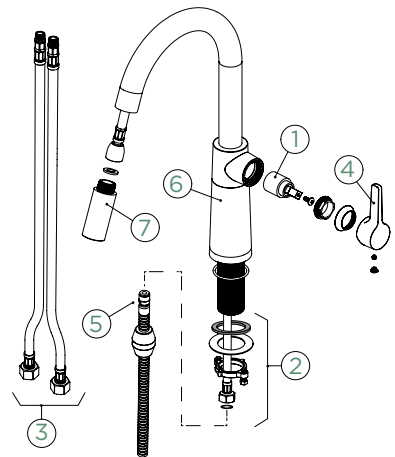

Note: The aerator key is not included in the scope of supply. It can be ordered with the Art.No. 62878/8.