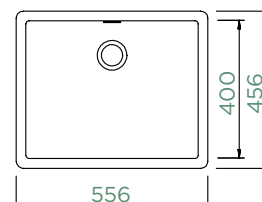

Accessories:

- Automatic drain kit 410051CHR
- Manual drain kit 410050CHR
- Strainer bowl 629111
- Flexible strainer bowl 629739
- Corner bowl 629733
- Silicone Drain Mat 629188
- Silicone Drain Mat Short 629189
- Comfopush, EDM 420016EDM
- Comfopush, CHR 420016CHR
- Samo L CHR 629174CHR
- Samo L EDM 629174EDM
- Samo L WGO 629174WGO
- Samo L COB 629174COB
- Samo L GUB 629174GUB
- Samo L PUR 629174S

TOPMOUNT

UNDERMOUNT

CRISTALITE® BASIC LINE

- BYKN100LA GNE
- BYKN100LAGON
- BYKN100LAGAS
- BYKN100LAGBT
- BYKN100LAGCR
- BYKN100LAGSA
- BYKN100LAGVA
- BYKN100LAGEV
- BYKN100LAGDW

- BYKN100LU GNE
- BYKN100LU GON
- BYKN100LU GAS
- BYKN100LUGBT
- BYKN100LUGCR
- BYKN100LUGSA
- BYKN100LUGVA
- BYKN100LUGEV
- BYKN100LUGDW