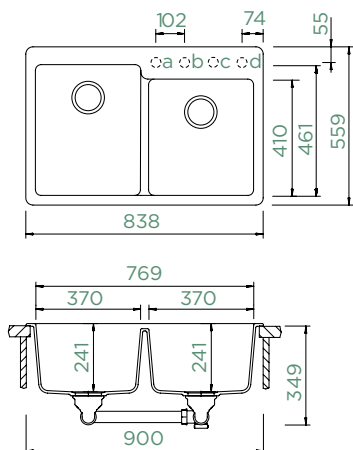

MADISON N-175

TOPMOUNT/UNDERMOUNT

Cabinet size: **90 cm**
Inner dimension of the bowl:
370 × 461 × 241 mm
Installation: **fixed**
Cut-out size topmount:
818 × 539 mm R10
Cut-out size undermount:
Please use dxf data

Accessories:

- Automatic drain kit 410063CHR
- Manual drain kit 410062CHR
- Silicone Drain Mat 629188
- Silicone Drain Mat Short 629189
- Flexible strainer bowl 629739
- Corner bowl 629733
- Samo L CHR 629174CHR
- Samo L EDM 629174EDM
- Samo L WGO 629174WGO
- Samo L COB 629174COB
- Samo L GUB 629174GUB
- Samo L PUR 629174S
- Wastecap 628152

TOPMOUNT

UNDERMOUNT

CRISTALITE® BASIC LINE

- MDNN175A GNE
- MDNN175A GON
- MDNN175A GAS
- MDNN175A GBT
- MDNN175A GCR
- MDNN175A GSA
- MDNN175A GVA
- MDNN175A GEV
- MDNN175A GDW

- MDNN175U GNE
- MDNN175U GON
- MDNN175U GAS
- MDNN175U GBT
- MDNN175U GCR
- MDNN175U GSA
- MDNN175U GVA
- MDNN175U GEV
- MDNN175U GDW