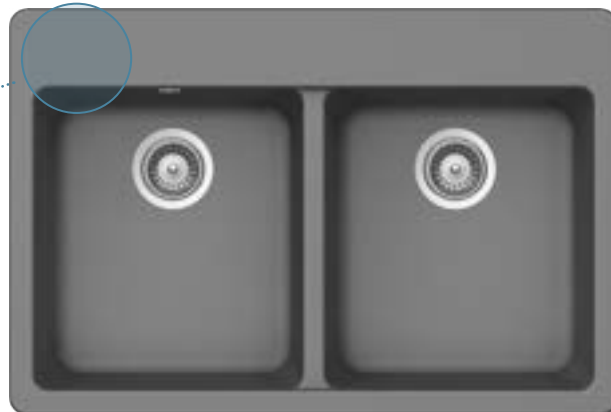

MADISON

Tap model **Metis** in Chrome on sink model **Madison N-175** in Concrete

N-175

N-175Y

N-200

N-200Y

N-175, N-200
Integrated tap ledge
with additional holes
for ergonomic positioning of tap,
soap dispenser and
pop-up control