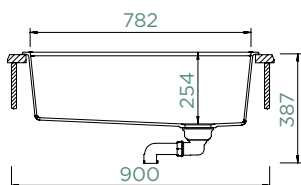

Cabinet size: **90 cm**

Inner dimension of the bowl:

782 × 411 × 254 mm

Installation: **fixed**

Cut-out size topmount:

824 × 545 mm R10

Cut-out size undermount:

789 × 459 mm R12