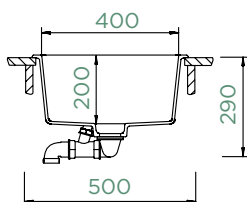

3 colours
2 colours
N-100XL
N-200

Comfopush Corner bowl

Soap dispenser

BROOKLYN N-100

TOPMOUNT/UNDERMOUNT

Cabinet size: **50 cm**
 Inner dimension of the bowl:
400 × 400 × 200 mm
 Installation: **fixed**
 Cut-out size topmount:
442 × 442 mm R10
 Cut-out size undermount:
400 × 400 mm R9