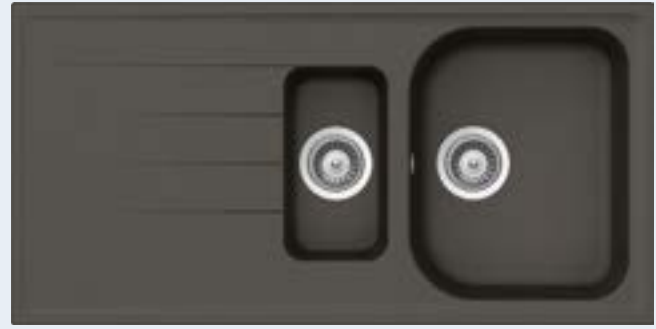

Flexible strainer bowl 629739

VIOLA D-150

TOPMOUNT/UNDERMOUNT

Cabinet size: **60 cm**

Inner dimension of the bowl:

341 × 422 × 204 mm

Installation: **reversible**

Cut-out size topmount: