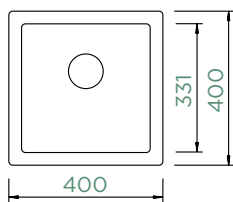

Cabinet size: **40 cm**

Inner dimension of the bowl:

331 × 331 × 205 mm

Installation: **fixed**

Cut-out size topmount:

380 × 380 mm R10

Cut-out size undermount:

376 × 376 mm R10