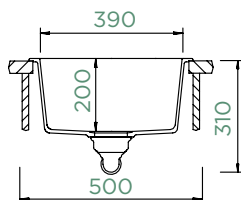

QUADRO N-100S

TOPMOUNT/UNDERMOUNT

Cabinet size: **50 cm**
 Inner dimension of the bowl:
390 × 370 × 200 mm
 Installation: **fixed**
 Cut-out size topmount:
430 × 410 mm R10
 Cut-out size undermount:
390 × 370 mm R15