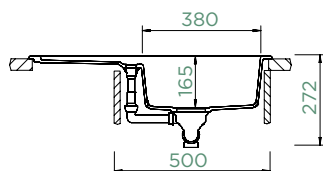

Accessories:

Automatic drain kit 629899

Manual drain kit 629898

Chopping board, bamboo 629044

Flexible strainer bowl 629739

Corner bowl 629733

Wastecap 628152

TOPMOUNT

UNDERMOUNT

CRISTALITE® BASIC LINE

- LIMD100SA **GNE**
- LIMD100SA **GON**
- LIMD100SA **GAS**
- LIMD100SA **GCR**
- LIMD100SA **GVA**
- LIMD100SA **GDW**

- LIMD100SU **GNE**
- LIMD100SU **GON**
- LIMD100SU **GAS**
- LIMD100SU **GCR**
- LIMD100SU **GVA**
- LIMD100SU **GDW**