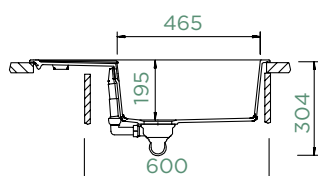

RONDA D-100XL

TOPMOUNT/UNDERMOUNT

Cabinet size: **60 cm**

Inner dimension of the bowl:

465 × 436 × 195 mm

Installation: **reversible**

Cut-out size topmount:

760 × 480 mm R10

Cut-out size undermount:

764 × 484 mm R10

Worktop for built-in

dishwasher: **26 mm**

Accessories:

Automatic drain kit 629871

Manual drain kit 629870

Chopping board, bamboo 629044

Flexible strainer bowl 629739

Corner bowl 629733

Wastecap 628152

TOPMOUNT

UNDERMOUNT

CRISTALITE® BASIC LINE

● ROND100XLA GNE	ROND100XLU GNE
● ROND100XLA GON	ROND100XLU GON
● ROND100XLA GAS	ROND100XLU GAS
● ROND100XLA GBT	ROND100XLU GBT
● ROND100XLA GCR	ROND100XLU GCR
● ROND100XLA GSA	ROND100XLU GSA
● ROND100XLA GVA	ROND100XLU GVA
● ROND100XLA GEV	ROND100XLU GEV
○ ROND100XLA GDW	ROND100XLU GDW