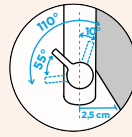

EPOS

PULL-OUT