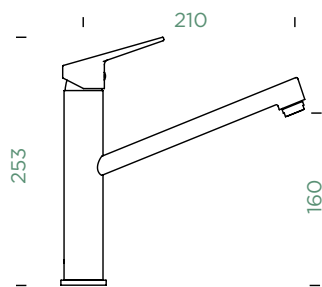

METIS

FIXED SPOUT

Connecting hose: **450 mm**

Swivel range: **360°**

Lever position: **at the top**

1. 1 628804/1
2. 2 628804/2
3. 3 628736/2
4. 4 628804/XXX
5. 5 628734/5XXX