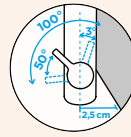

PIEGA

PULL-OUT