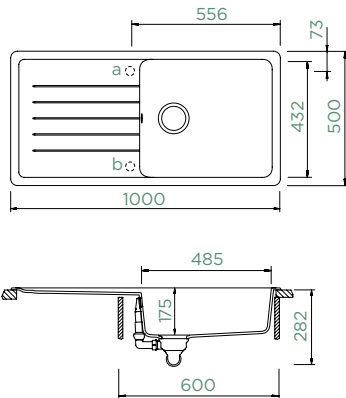

Accessories:

Automatic drain kit 410061CHR
Visible Parts in Solid Stainless Steel 400061EDM
Visible Parts in White Gold 400061WGO
Visible Parts in Copper 400061COP
Visible Parts in Copper Brushed 400061COB
Visible Parts in Gunmetal 400061GUM
Visible Parts in Gunmetal Brushed 400061GUB
Visible Parts in Puro 400061PUR
Manual drain kit 410060CHR
Chopping board, bamboo 629044

Design Drip Rack 629725S
Design Drip Rack 629725EDM
Design Drip Rack 629725COP
2x2 Design Drip Rack 629724S
2x2 Design Drip Rack 629724EDM
Flexible strainer bowl 629739
Corner bowl 629733
Comfopush, EDM 420016EDM
Comfopush, CHR 420016CHR
Wastecap 628152

TOPMOUNT

UNDERMOUNT

CRISTADUR® CLASSIC LINE

- TOLD100LA PUR
- TOLD100LA MAG
- TOLD100LA STO
- TOLD100LA BRO
- TOLD100LA SIL
- TOLD100LA POL

- TOLD100LU PUR
- TOLD100LU MAG
- TOLD100LU STO
- TOLD100LU BRO
- TOLD100LU SIL
- TOLD100LU POL