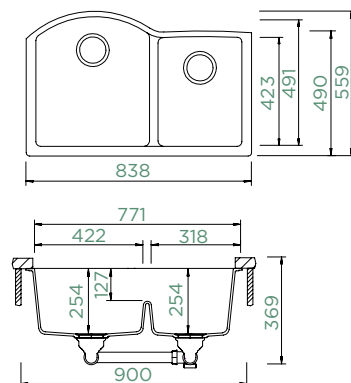

Accessories:

Automatic drain kit 410059CHR

Manual drain kit 410058CHR

Silicone Drain Mat 629188

Silicone Drain Mat Short 629189

Wastecap 628152

Flexible strainer bowl 629739

Corner bowl 629733

Samo L CHR 629174CHR

Samo L EDM 629174EDM

Samo L WGO 629174WGO

Samo L COB 629174COB

Samo L GUB 629174GUB

Samo L PUR 629174S

UNDERMOUNT

CRISTALITE® BASIC LINE

- EODN175YU GNE
- EODN175YU GON
- EODN175YU GAS
- EODN175YU GBT
- EODN175YU GVA
- EODN175YU GEV