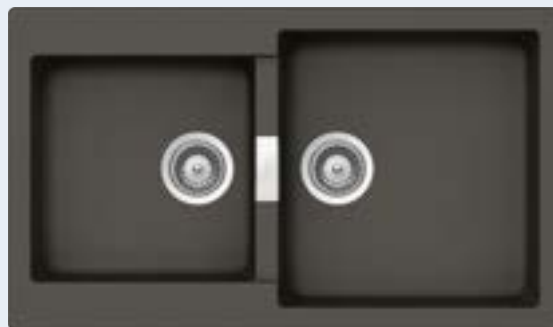

PRIMUS N-100XLY

UNDERMOUNT

Cabinet size: **90 cm**
Inner dimension of the bowl:
720 × 384 × 195 mm
Installation: **fixed**
Cut-out size undermount:
720 × 384 mm R16

Accessories:

- Automatic drain kit 410055CHR
- Manual drain kit 410054CHR
- Silicone Drain Mat 629188
- Silicone Drain Mat Short 629189
- Flexible strainer bowl 629739
- Corner bowl 629733
- Comfopush, EDM 420016EDM
- Comfopush, CHR 420016CHR
- Samo L CHR 629174CHR
- Samo L EDM 629174EDM
- Samo L WGO 629174WGO
- Samo L COB 629174COB
- Samo L GUB 629174GUB
- Samo L PUR 629174S

Wastecap 628152

TOPMOUNT

CRISTALITE® BASIC LINE

- PRIN100XLYU GNE
- PRIN100XLYU GON
- PRIN100XLYU GAS
- PRIN100XLYU GBT
- PRIN100XLYU GCR
- PRIN100XLYU GSA
- PRIN100XLYU GEV
- PRIN100XLYU GDW

PRIMUS N-200

TOPMOUNT/UNDERMOUNT

Cabinet size: **90 cm**
Inner dimension of the bowl:
405 × 430 × 195 mm
Installation: **reversible**
Cut-out size topmount:
840 × 480 mm R10
Cut-out size undermount:
846 × 486 mm R10

Accessories:

- Automatic drain kit 410067CHR
- Manual drain kit 410066CHR
- Chopping board, bamboo 629044
- Silicone Drain Mat 629188
- Silicone Drain Mat Short 629189
- Flexible strainer bowl 629739
- Corner bowl 629733
- Amur 629014
- Samo L CHR 629174CHR
- Samo L EDM 629174EDM
- Samo L WGO 629174WGO
- Samo L COB 629174COB
- Samo L GUB 629174GUB
- Samo L PUR 629174S

Wastecap 628152

TOPMOUNT

CRISTALITE® BASIC LINE

- PRIN200A GNE
- PRIN200A GON
- PRIN200A GAS
- PRIN200A GBT
- PRIN200A GCR
- PRIN200A GSA
- PRIN200A GEV
- PRIN200A GDW

UNDERMOUNT

- PRIN200U GNE
- PRIN200U GON
- PRIN200U GAS
- PRIN200U GBT
- PRIN200U GCR
- PRIN200U GSA
- PRIN200U GEV
- PRIN200U GDW