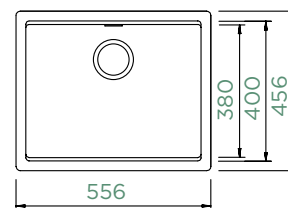

TOPMOUNT/UNDERMOUNT

Cabinet size: **60 cm**
 Inner dimension of the bowl:
500 × 400 × 180 mm
 Installation: **fixed**
 Cut-out size topmount:
542 × 442 mm R10
 Cut-out size undermount:
500 × 400 mm R9

Accessories: