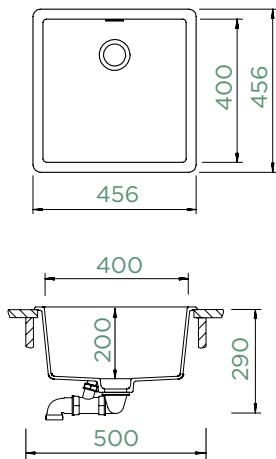

Inner dimension of the bowl:

400 × 400 × 200 mm

Installation: **fixed**

Cut-out size topmount:

442 × 442 mm R10

Cut-out size undermount:

400 × 400 mm R9

Accessories: