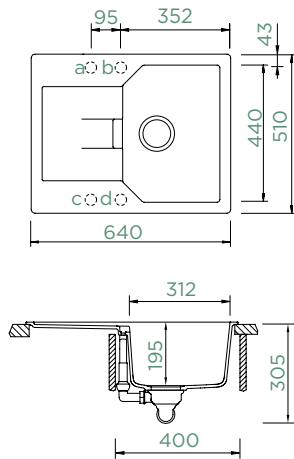

Accessories:

- Automatic drain kit 410073CHR
- Manual drain kit 410072CHR
- Chopping board, bamboo 629052
- Flexible strainer bowl 629739
- Corner bowl 629733
- Comfopush, EDM 420016EDM
- Comfopush, CHR 420016CHR
- Amur 629014
- Samo L CHR 629174CHR
- Samo L EDM 629174EDM
- Samo L WGO 629174WGO
- Samo L COB 629174COB
- Samo L GUB 629174GUB
- Samo L PUR 629174S

- LED-light 629024/R
- LED-light 629024/L
- Wastecap 628152

TOPMOUNT

UNDERMOUNT

CRISTALITE® BASIC LINE

- MAND100XSA **GNE**
- MAND100XSA **GON**
- MAND100XSA **GAS**
- MAND100XSA **GBT**
- MAND100XSA **GCR**
- MAND100XSA **GSA**
- MAND100XSA **GVA**
- MAND100XSA **GEV**
- MAND100XSA **GDW**

- MAND100XSU **GNE**
- MAND100XSU **GON**
- MAND100XSU **GAS**
- MAND100XSU **GBT**
- MAND100XSU **GCR**
- MAND100XSU **GSA**
- MAND100XSU **GVA**
- MAND100XSU **GEV**
- MAND100XSU **GDW**