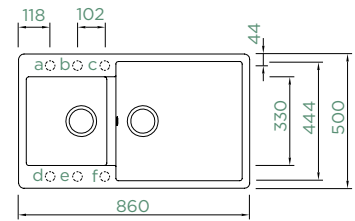

Accessories:

Automatic drain kit 410063CHR

Manual drain kit 410062CHR

Chopping board, bamboo 629044

Silicone Drain Mat 629188

Silicone Drain Mat Short 629189

Flexible strainer bowl 629739

Corner bowl 629733

Comfopush, EDM 420016EDM

Comfopush, CHR 420016CHR

Wastecap 628152

Samo L CHR 629174CHR

Samo L EDM 629174EDM

Samo L WGO 629174WGO

Samo L COB 629174COB

Samo L GUB 629174GUB

Samo L PUR 629174S

TOPMOUNT

UNDERMOUNT

CRISTALITE® BASIC LINE

- BYKN100XLA **GNE**
- BYKN100XLA **GON**
- BYKN100XLA **GAS**
- BYKN100XLA **GBT**
- BYKN100XLA **GCR**
- BYKN100XLA **GSA**
- BYKN100XLA **GVA**
- BYKN100XLA **GEV**
- BYKN100XLA **GDW**

- BYKN100XLU **GNE**
- BYKN100XLU **GON**
- BYKN100XLU **GAS**
- BYKN100XLU **GBT**
- BYKN100XLU **GCR**
- BYKN100XLU **GSA**
- BYKN100XLU **GVA**
- BYKN100XLU **GEV**
- BYKN100XLU **GDW**

TOPMOUNT

UNDERMOUNT

CRISTALITE® BASIC LINE

- BYKN175A **GNE**
- BYKN175A **GON**
- BYKN175A **GAS**
- BYKN175A **GBT**
- BYKN175A **GCR**
- BYKN175A **GSA**
- BYKN175A **GVA**
- BYKN175A **GEV**
- BYKN175A **GDW**

- BYKN175U **GNE**
- BYKN175U **GON**
- BYKN175U **GAS**
- BYKN175U **GBT**
- BYKN175U **GCR**
- BYKN175U **GSA**
- BYKN175U **GVA**
- BYKN175U **GEV**
- BYKN175U **GDW**