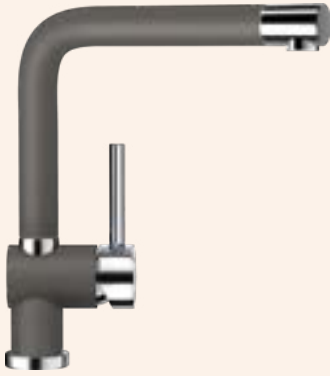

SCHOCK

PIEGA

FIXED SPOUT