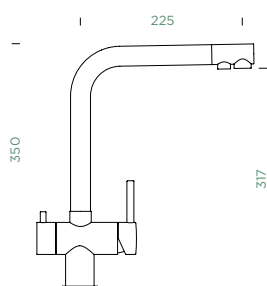

Connecting hose: **450 mm**
 Swivel range: **360°**
 Lever position: **on the right**
 Features: **Drinking water function,
 Ultra-quiet aerator**

FIXED SPOUT

PULL-OUT

METALLIC

● 560000 EDM

560120 EDM

CD CLASSIC LINE