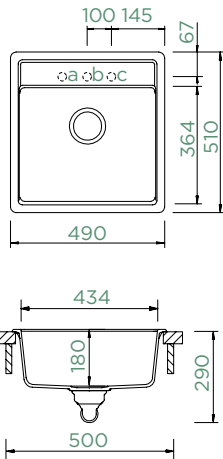

Accessories:

- Automatic drain kit 410061CHR
- Manual drain kit 410060CHR
- Chopping board, bamboo 629159
- Silicone Drain Mat 629188
- Silicone Drain Mat Short 629189
- Strainer bowl 629017
- Flexible strainer bowl 629739
- Corner bowl 629733
- Carrier 629151
- Gastronorm Container GN 2/8 629060
- Gastronorm Container GN 2/8 629061
- Gastronorm Container GN 2/3 629063
- Comfopush, EDM 420016EDM
- Comfopush, CHR 420016CHR

- Amur 629014
- Samo L CHR 629174CHR
- Samo L EDM 629174EDM
- Samo L WGO 629174WGO
- Samo L COB 629174COB
- Samo L GUB 629174GUB
- Samo L PUR 629174S
- Wastecap 628152