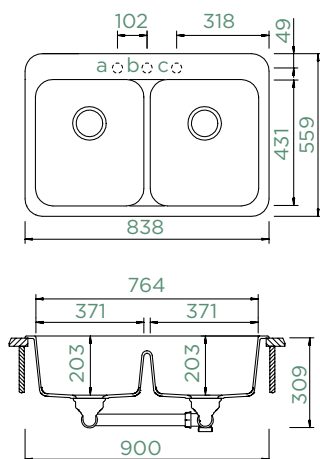

Accessories:

Automatic drain kit 410059CHR

Manual drain kit 410058CHR

Silicone Drain Mat 629188

Silicone Drain Mat Short 629189

Wastecap 628152

Flexible strainer bowl 629739

Corner bowl 629733

Samo L CHR 629174CHR

Samo L EDM 629174EDM

Samo L WGO 629174WGO

Samo L COB 629174COB

Samo L GUB 629174GUB

Samo L PUR 629174S

TOPMOUNT

UNDERMOUNT

CRISTALITE® BASIC LINE

- CLTN200A GNE
- CLTN200A GDW

- CLTN200U GNE
- CLTN200U GDW