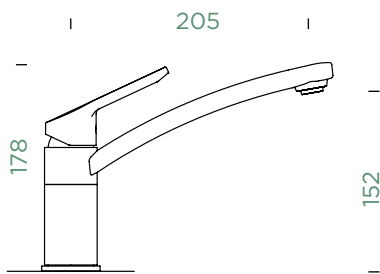

Connecting hose: **450 mm**

Swivel range: **360°**

Lever position: **on the right**

Features: **Ultra-quiet aerator, Colour PVD**

- 1 628778/1
- 2 628748/2
- 3 628778/2
- 4 628796XXX
- 5 628740/5

SC-90

FIXED SPOUT