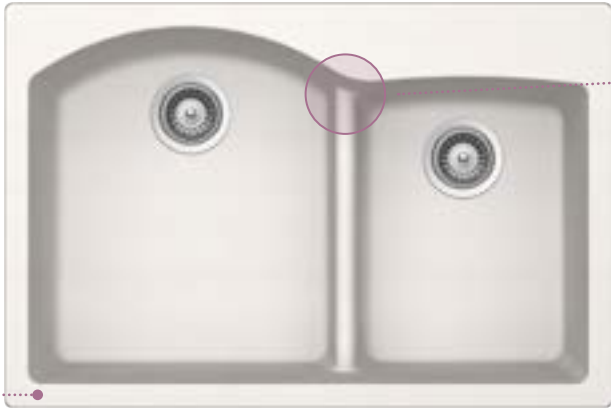

EDO

Tap model **Vitus** in Solid Stainless Steel on sink model **Edo N-175Y** in Magma

N-175

N-175Y

Recessed separator

Two installation options
Same base cabinet for inset and
undermount installation

Deep bowl
(e.g. for filling tall vases or pots & pans)