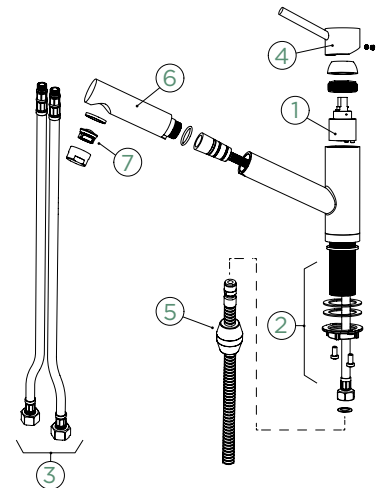

- 1 628740/1
- 2 628740/2
- 3 628740/3
- 4 628740XXX
- 5 628740/4
- 6 628741XXX
- 7 628740/5