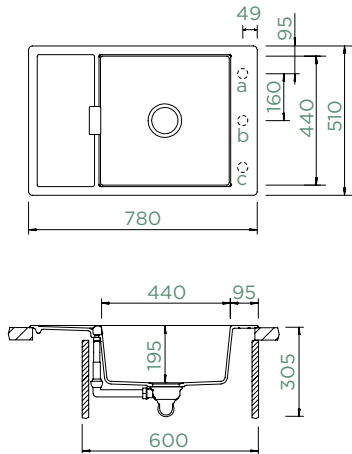

N-100S, N-100 (629017)

Trim

Soap dispenser

Comfopush Corner bowl

not for R-100

MONO D-100XS

TOPMOUNT/UNDERMOUNT

Cabinet size: **60 cm**
 Inner dimension of the bowl:
440 × 440 × 195 mm
 Installation: **reversible**
 Cut-out size topmount:
760 × 490 mm R10
 Cut-out size undermount:
764 × 494 mm R10
 Worktop for built-in
 dishwasher: **22 mm**