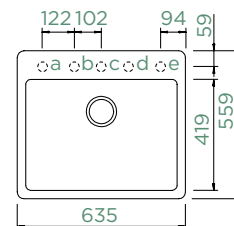

Accessories:

- Automatic drain kit 410057CHR
- Manual drain kit 410056CHR
- Flexible strainer bowl 629739
- Corner bowl 629733
- Samo L CHR 629174CHR
- Samo L EDM 629174EDM
- Samo L WGO 629174WGO
- Samo L COB 629174COB
- Samo L GUB 629174GUB
- Samo L PUR 629174S
- Wastecap 628152

TOPMOUNT

UNDERMOUNT

CRISTALITE® BASIC LINE

● VITN100XSA GNE	VITN100XSU GNE
● VITN100XSA GON	VITN100XSU GON
● VITN100XSA GAS	VITN100XSU GAS
● VITN100XSA GBT	VITN100XSU GBT
● VITN100XSA GCR	VITN100XSU GCR
● VITN100XSA GSA	VITN100XSU GSA
● VITN100XSA GVA	VITN100XSU GVA
● VITN100XSA GEV	VITN100XSU GEV
○ VITN100XSA GDW	VITN100XSU GDW

TOPMOUNT

UNDERMOUNT

CRISTALITE® BASIC LINE

● VITN100SA GNE	VITN100SU GNE
● VITN100SA GON	VITN100SU GON
● VITN100SA GAS	VITN100SU GAS
● VITN100SA GBT	VITN100SU GBT
● VITN100SA GCR	VITN100SU GCR
● VITN100SA GSA	VITN100SU GSA
● VITN100SA GVA	VITN100SU GVA
● VITN100SA GEV	VITN100SU GEV
○ VITN100SA GDW	VITN100SU GDW