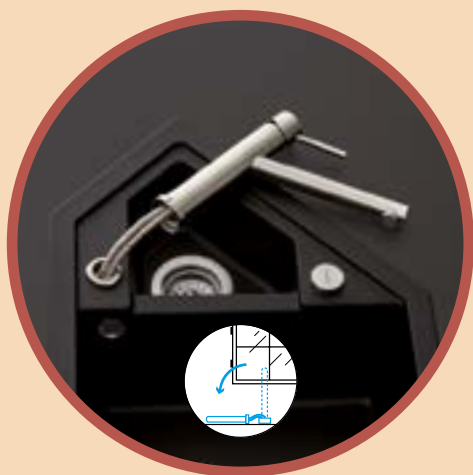

ULPer wiLPow
Mixer Tap
Altos W

Not included in the SCHOCK scope of supply:
Filter incl. adapter aLP cold water hose to
connect the filter.