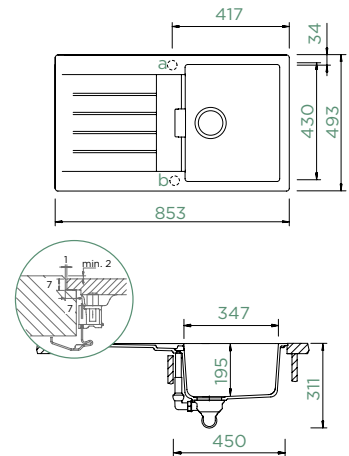

SIGNUS D-100

FLUSHMOUNT

Cabinet size: **45 cm**
 Inner dimension of the bowl:
347 × 430 × 195 mm
 Installation: **reversible**
 Cut-out size flushmount:
855 × 495 mm R11
 Worktop for built-in
 dishwasher: **31 mm**
 Finished Drilling: **629004**