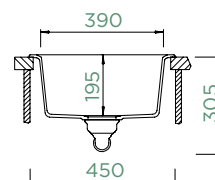

Accessories:

Automatic drain kit 410095CHR

Manual drain kit 410094CHR

Comfopush, EDM 420016EDM

Comfopush, CHR 420016CHR

Amur 629014

Samo L CHR 629174CHR

Samo L EDM 629174EDM

Samo L WGO 629174WGO

Samo L COB 629174COB

Samo L GUB 629174GUB

Samo L PUR 629174S

Wastecap 628152

TOPMOUNT

UNDERMOUNT

CRISTALITE® BASIC LINE

- MAND100LA GNE
- MAND100LA GON
- MAND100LA GAS
- MAND100LA GBT
- MAND100LA GCR
- MAND100LA GSA
- MAND100LA GVA
- MAND100LA GEV
- MAND100LA GDW

- MAND100LU GNE
- MAND100LU GON
- MAND100LU GAS
- MAND100LU GBT
- MAND100LU GCR
- MAND100LU GSA
- MAND100LU GVA
- MAND100LU GEV
- MAND100LU GDW

TOPMOUNT

UNDERMOUNT

CRISTALITE® BASIC LINE

- MANR100A GNE
- MANR100A GON
- MANR100A GAS
- MANR100A GBT
- MANR100A GCR
- MANR100A GSA
- MANR100A GVA
- MANR100A GEV
- MANR100A GDW

- MANR100U GNE
- MANR100U GON
- MANR100U GAS
- MANR100U GBT
- MANR100U GCR
- MANR100U GSA
- MANR100U GVA
- MANR100U GEV
- MANR100U GDW