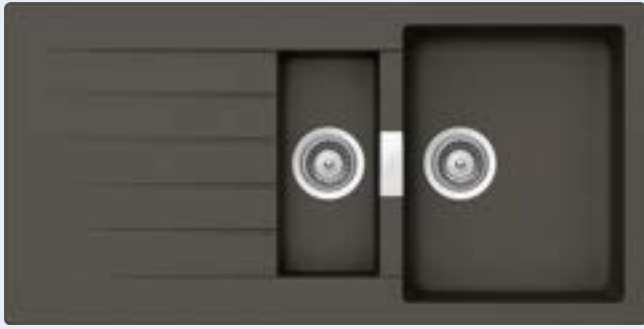

PRIMUS D-150

TOPMOUNT/UNDERMOUNT

Cabinet size: **60 cm**

Inner dimension of the bowl:

344 × 430 × 195 mm

Installation: **reversible**

Cut-out size topmount:

980 × 480 mm R10