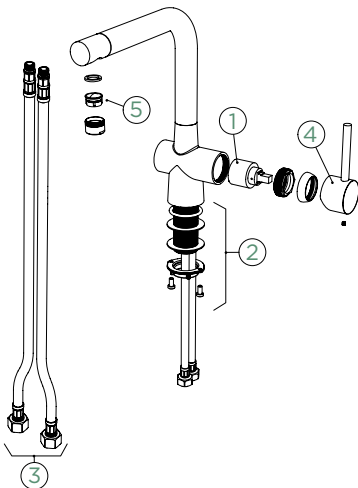

LAIOS

FIXED SPOUT

LAIOS

PULL-OUT

Connecting hose: **800 mm**
Swivel range: **360°**
Lever position: **on the right**
Features: **Ultra-quiet aerator, Colours galvanic (PUR), lacquered, PVD**

- 1 628741/1
- 2 628740/2
- 3 628740/3
- 4 628781XXX
- 5 628740/5

FIXED SPOUT

PULL-OUT

METALLIC

● 517000 EDM	517120 EDM
● 517000 WGO	517120 WGO
● 517000 COP*	517120 COP*
● 517000 COB	517120 COB
● 517000 GUM*	517120 GUM*
● 517000 GUB	517120 GUB

CD CLASSIC LINE

● 517000 PUR	517120 PUR
● 517000 MAG	517120 MAG
● 517000 STO	517120 STO
● 517000 BRO	517120 BRO
● 517000 SIL	517120 SIL
○ 517000 POL	517120 POL

*Copper + Gunmetal will be replaced by the brushed variants on 01.09.2025.

Connecting hose: **800 mm**
Swivel range: **360°**
Lever position: **on the right**
Usable shower hose length: **700 mm**
Features: **Backflow preventer, Ultra-quiet aerator, Colours lacquered, galvanic (PUR), PVD**

- 1 628741/1
- 2 628740/2
- 3 628740/3
- 4 628781XXX
- 5 628740/5
- 6 628740/4
- 7 628741XXX