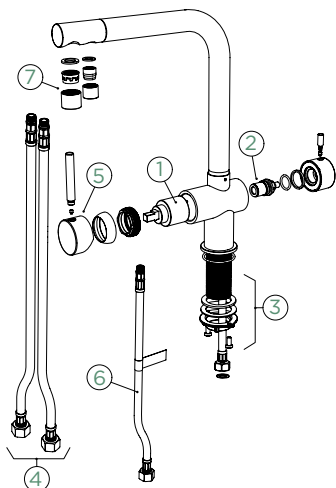

SCHOCK

**VITUS -
FILTRATION WATER**

FIXED SPOUT

UPDATE

**VITUS -
FILTRATION WATER**

PULL-OUT

Connecting hose: **450 mm**
Swivel range: **360°**
Lever position: **on the right**
Features: **Drinking water function,
Ultra-quiet aerator**

FIXED SPOUT

PULL-OUT

METALLIC

● 560000 EDM

560120 EDM

CD CLASSIC LINE

● 560027 PUR

560127 PUR

Connecting hose: **450 mm**
Swivel range: **180°**
Lever position: **on the right**
Usable shower hose length: **400 mm**
Features: **Drinking water function,
Ultra-quiet aerator**

1. 1 628748/1
2. 2 628748/7
3. 3 628748/3
4. 4 628748/2
5. 5 628748/XXX
6. 6 628748/6
7. 7 628778/5XXX

1. 1 628778/1
2. 2 628748/2
3. 3 628779/9
4. 4 628748/XXX
5. 5 628779/8
6. 6 628779/6
7. 7 628779/9XXX
8. 8 628748/7
9. 9 628748/6

Not included in the SCHOCK scope of supply: Filter incl. adapter aLP cold water hose to connect the filter.

Not included in the SCHOCK scope of supply: Filter incl. adapter aLP cold water hose to connect the filter.