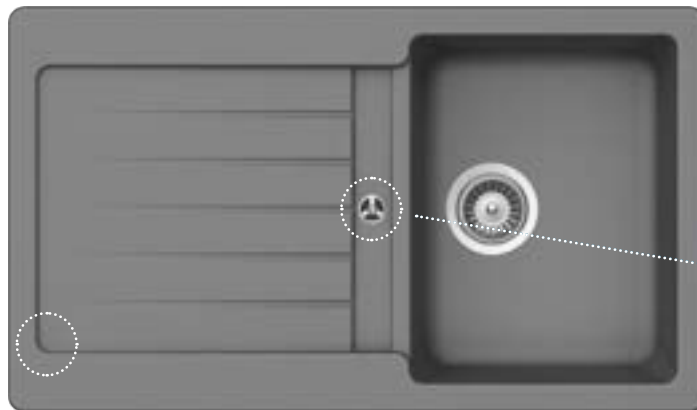

All-round rim keeps water and dirt contained within the sink area

Deep bowl e.g. for filling tall vases or pots & pans

Recessed overflow area e.g. for pouring away left-over liquids

More accessories on p. 211

Wooden chopping board

(629044)

Not for D-100S and D-150S

Wastecap

Corner bowl

(629733)