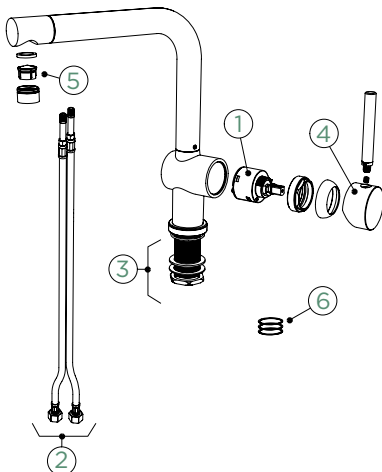

SCHOCK

PIEGA

FIXED SPOUT

PIEGA

PULL-OUT

Connecting hose: **550 mm**
Swivel range: **360°**
Lever position: **on the right**
Features: **Temperature limiter, Colour powder-coated**

FIXED SPOUT	PULL-OUT
METALLIC	
● 547001 CHR	547121 CHR
CD CLASSIC LINE	
● 547001 PUR	547121 PUR
● 547001 MAG	547121 MAG
● 547001 STO	547121 STO
● 547001 BRO	547121 BRO
● 547001 SIL	547121 SIL
○ 547001 POL	547121 POL

Connecting hose: **550 mm**
Swivel range: **360°**
Lever position: **on the right**
Usable shower hose length: **500 mm**
Features: **Backflow preventer, Temperature limiter, Colour powder-coated**

- 1 628801/1
- 2 628801/2
- 3 628801/3
- 4 628801/4
- 5 628604/2
- 6 628801/8

- 1 628801/1
- 2 628801/2
- 3 628801/3
- 4 628801/4
- 5 628739/5
- 6 628801/6
- 7 628801/7
- 8 628801/8