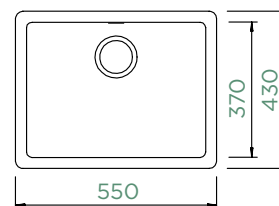

Accessories:

- Automatic drain kit 410061CHR
- Manual drain kit 410060CHR
- Silicone Drain Mat 629188
- Silicone Drain Mat Short 629189
- Strainer bowl 629051SH
- Flexible strainer bowl 629739
- Corner bowl 629733
- Comfopush, EDM 420016EDM
- Comfopush, CHR 420016CHR
- Samo L CHR 629174CHR
- Samo L EDM 629174EDM
- Samo L WGO 629174WGO
- Samo L COB 629174COB
- Samo L GUB 629174GUB

Samo L PUR 629174S
Wastecap 628152

TOPMOUNT

UNDERMOUNT

CRISTALITE® BASIC LINE

● QUAN100SA GNE	QUAN100SU GNE
● QUAN100SA GON	QUAN100SU GON
● QUAN100SA GAS	QUAN100SU GAS
● QUAN100SA GBT	QUAN100SU GBT
● QUAN100SA GCR	QUAN100SU GCR
● QUAN100SA GSA	QUAN100SU GSA
● QUAN100SA GVA	QUAN100SU GVA
● QUAN100SA GEV	QUAN100SU GEV
○ QUAN100SA GDW	QUAN100SU GDW

TOPMOUNT

UNDERMOUNT

CRISTALITE® BASIC LINE

● QUAN100A GNE	QUAN100U GNE
● QUAN100A GON	QUAN100U GON
● QUAN100A GAS	QUAN100U GAS
● QUAN100A GBT	QUAN100U GBT
● QUAN100A GCR	QUAN100U GCR
● QUAN100A GSA	QUAN100U GSA
● QUAN100A GVA	QUAN100U GVA
● QUAN100A GEV	QUAN100U GEV
○ QUAN100A GDW	QUAN100U GDW