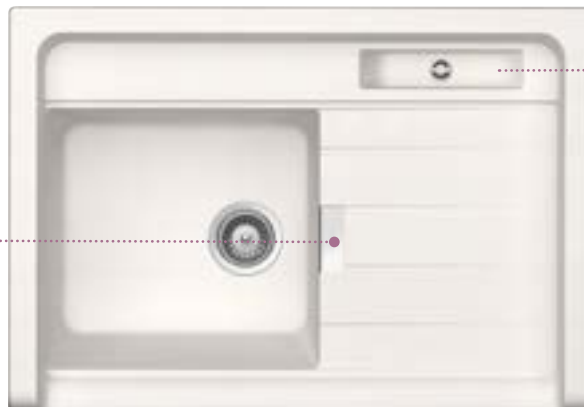

More accessories on p. 211

Wastecap

Soap dispenser