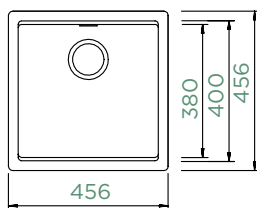

Accessories:

- Automatic drain kit 410055CHR
- Manual drain kit 410054CHR
- Silicone Drain Mat 629188
- Silicone Drain Mat Short 629189
- Design Drip Rack 629726S
- Design Drip Rack 629726EDM
- Design Drip Rack 629726COP
- 2x2 Design Drip Rack 629738S
- 2x2 Design Drip Rack 629738EDM
- Carrier 629146
- Gastronorm Container GN 2/8 629060
- Gastronorm Container GN 2/8 629061
- Gastronorm Container GN 2/3 629063
- Strainer bowl 629051SH

- Flexible strainer bowl 629739
- Corner bowl 629733
- Comfopush, EDM 420016EDM
- Comfopush, CHR 420016CHR
- Amur 629014
- Samo L CHR 629174CHR
- Samo L EDM 629174EDM
- Samo L WGO 629174WGO
- Samo L COB 629174COB
- Samo L GUB 629174GUB
- Samo L PUR 629174S
- Wastecap 628152

TOPMOUNT

UNDERMOUNT

CRISTALITE® BASIC LINE

- LATN100A GNE
- LATN100A GON
- LATN100A GAS
- LATN100A GCR
- LATN100A GDW

- LATN100U GNE
- LATN100U GON
- LATN100U GAS
- LATN100U GCR
- LATN100U GDW