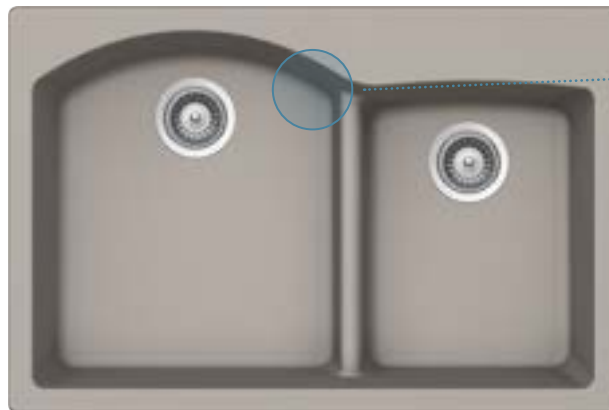

CREST

Tap model **Gota** in Chrome on sink model **Crest N-200** in Asphalt

Recessed separator

Smooth contours and smooth corners that are even easier to clean

Deep bowl
e.g. for filling tall vases or pots & pans