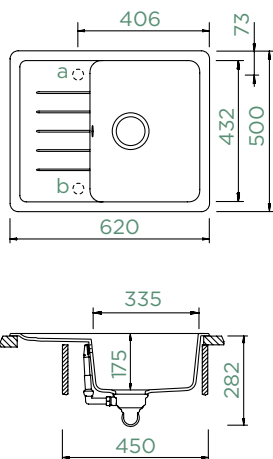

Accessories:

- Automatic drain kit 410061CHR
- Manual drain kit 410060CHR
- Chopping board, bamboo 629044
- Design Drip Rack 629725S
- Design Drip Rack 629725EDM
- Design Drip Rack 629725COP
- 2x2 Design Drip Rack 629724S
- 2x2 Design Drip Rack 629724EDM
- Flexible strainer bowl 629739
- Corner bowl 629733
- Comfopush, EDM 420016EDM
- Comfopush, CHR 420016CHR
- Wastecap 628152

TOPMOUNT

UNDERMOUNT

CRISTALITE® BASIC LINE

- PIND100XSA **GNE**
- PIND100XSA **GON**
- PIND100XSA **GAS**
- PIND100XSA **GCR**
- PIND100XSA **GDW**

- PIND100XSU **GNE**
- PIND100XSU **GON**
- PIND100XSU **GAS**
- PIND100XSU **GCR**
- PIND100XSU **GDW**