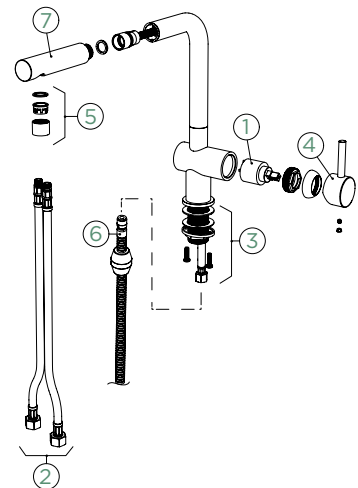

EPOS

FIXED SPOUT

EPOS

PULL-OUT

Connecting hose: **450 mm**
Swivel range: **360°**
Lever position: **on the right**
Features: **Colours galvanic (PUR), lacquered**

FIXED SPOUT

PULL-OUT

CT BASIC LINE

● 540000 GNE	540120 GNE
● 540000 GON	540120 GON
● 540000 GAS	540120 GAS
● 540000 GCR	540120 GCR
● 540000 GVA	540120 GVA
● 540000 GDW	540120 GDW

Connecting hose: **450 mm**
Swivel range: **180°**
Lever position: **on the right**
Usable shower hose length: **350 mm**
Features: **Backflow preventer, Colours galvanic (PUR), lacquered**

1. 1 628737/1
2. 2 628804/2
3. 3 628736/2
4. 4 628736XXX
5. 5 628741/5XXX

1. 1 628737/1
2. 2 628759/3
3. 3 628736/2
4. 4 628736XXX
5. 5 628741/5XXX
6. 6 628736/6
7. 7 628739XXX