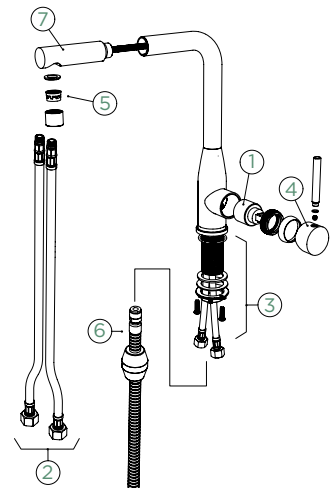

- 1 628778/1
- 2 628749/2
- 3 628780/2
- 4 628789/XXX
- 5 628740/5
- 6 628789/8
- 7 628778/7XXX