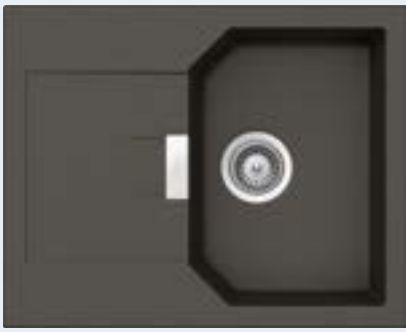

MANHATTAN D-100XS

TOPMOUNT/UNDERMOUNT

Cabinet size: **40 cm**
Inner dimension of the bowl:
312 × 440 × 195 mm
Installation: **reversible**
Cut-out size topmount:
620 × 490 mm R10
Cut-out size undermount:
624 × 494 mm R10
Worktop for built-in
dishwasher: **26 mm**