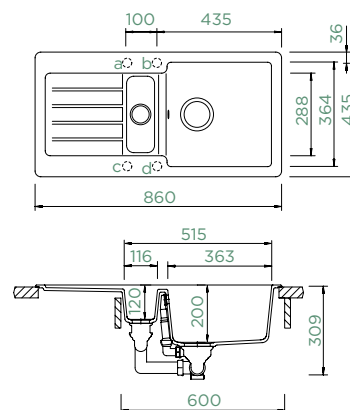

Accessories:

Automatic drain kit 629881

Manual drain kit 629880

Flexible strainer bowl 629739

Corner bowl 629733

Samo L CHR 629174CHR

Samo L EDM 629174EDM

Samo L WGO 629174WGO

Samo L COB 629174COB

Samo L GUB 629174GUB

Samo L PUR 629174S

Wastecap 628152

TOPMOUNT

UNDERMOUNT

CRISTALITE® BASIC LINE

● TYPD100LA GNE	TYPD100LU GNE
● TYPD100LA GON	TYPD100LU GON
● TYPD100LA GAS	TYPD100LU GAS
● TYPD100LA GBT	TYPD100LU GBT
● TYPD100LA GCR	TYPD100LU GCR
● TYPD100LA GSA	TYPD100LU GSA
● TYPD100LA GVA	TYPD100LU GVA
● TYPD100LA GEV	TYPD100LU GEV
○ TYPD100LA GDW	TYPD100LU GDW

TOPMOUNT

UNDERMOUNT

CRISTALITE® BASIC LINE

● TYPD150SA GNE	TYPD150SU GNE
● TYPD150SA GON	TYPD150SU GON
● TYPD150SA GAS	TYPD150SU GAS
● TYPD150SA GBT	TYPD150SU GBT
● TYPD150SA GCR	TYPD150SU GCR
● TYPD150SA GSA	TYPD150SU GSA
● TYPD150SA GVA	TYPD150SU GVA
● TYPD150SA GEV	TYPD150SU GEV
○ TYPD150SA GDW	TYPD150SU GDW