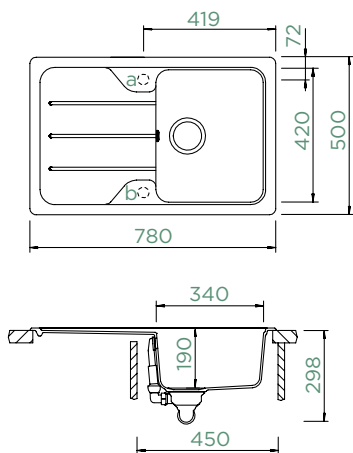

FORMHAUS D-100S

TOPMOUNT/UNDERMOUNT

Cabinet size: **45 cm**
Inner dimension of the bowl:
340 × 420 × 190 mm
Installation: **reversible**
Cut-out size topmount:
760 × 480 mm R10
Cut-out size undermount:
766 × 486 mm R13
Worktop for built-in
dishwasher: **21 mm**

Accessories:

- Automatic drain kit 629871
- Manual drain kit 629870
- Chopping board, bamboo 629044
- Flexible strainer bowl 629739
- Corner bowl 629733
- Wastecap 628152