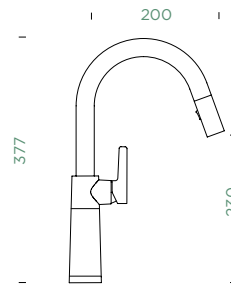

Connecting hose: **600 mm**
 Swivel range: **120°**
 Lever position: **on the right**
 Usable shower hose length: **400 mm**
 Features: **Backflow preventer, Jet-spray function, Version in chrome with sleeves**