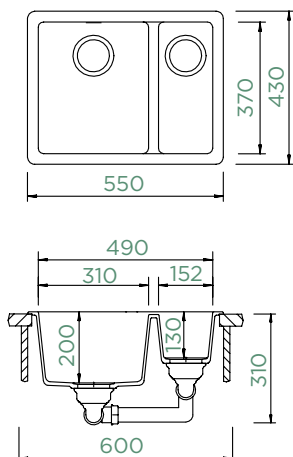

Samo L PUR 629174S
Wastecap 628152

Accessories:

Automatic drain kit 410063CHR

Manual drain kit 410062CHR

Strainer bowl 629051SH

Silicone Drain Mat 629188

Silicone Drain Mat Short 629189

Flexible strainer bowl 629739

Corner bowl 629733

Comfopush, EDM 420016EDM

Comfopush, CHR 420016CHR

Samo L CHR 629174CHR

Samo L EDM 629174EDM

Samo L WGO 629174WGO

Samo L COB 629174COB

Samo L GUB 629174GUB

TOPMOUNT

CRISTALITE® BASIC LINE

- QUAN150A GNE
- QUAN150A GON
- QUAN150A GAS
- QUAN150A GBT
- QUAN150A GCR
- QUAN150A GSA
- QUAN150A GVA
- QUAN150A GEV
- QUAN150A GDW

UNDERMOUNT

- QUAN150U GNE
- QUAN150U GON
- QUAN150U GAS
- QUAN150U GBT
- QUAN150U GCR
- QUAN150U GSA
- QUAN150U GVA
- QUAN150U GEV
- QUAN150U GDW