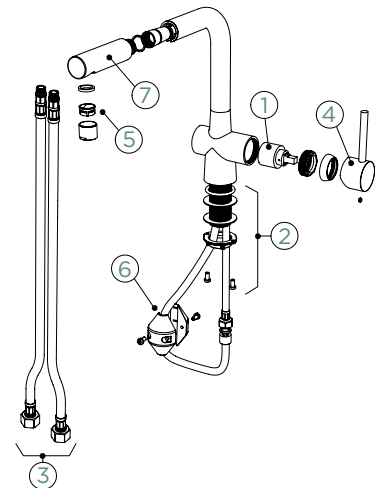

LAIOS

FIXED SPOUT

LAIOS

PULL-OUT

Connecting hose: **800 mm**
Swivel range: **360°**
Lever position: **on the right**
Features: **Ultra-quiet aerator, Colours galvanic (PUR), lacquered, PVD**

- 1 628741/1
- 2 628740/2
- 3 628740/3
- 4 628781XXX
- 5 628740/5

FIXED SPOUT

PULL-OUT

METALLIC

● 517000 EDM	517120 EDM
● 517000 WGO	517120 WGO
● 517000 COP*	517120 COP*
● 517000 COB	517120 COB
● 517000 GUM*	517120 GUM*
● 517000 GUB	517120 GUB

CD CLASSIC LINE

● 517000 PUR	517120 PUR
● 517000 MAG	517120 MAG
● 517000 STO	517120 STO
● 517000 BRO	517120 BRO
● 517000 SIL	517120 SIL
○ 517000 POL	517120 POL

*Copper + Gunmetal will be replaced by the brushed variants on 01.09.2025.

Connecting hose: **800 mm**
Swivel range: **360°**
Lever position: **on the right**
Usable shower hose length: **700 mm**
Features: **Backflow preventer, Ultra-quiet aerator, Colours lacquered, galvanic (PUR), PVD**

- 1 628741/1
- 2 628740/2
- 3 628740/3
- 4 628781XXX
- 5 628740/5
- 6 628740/4
- 7 628741XXX