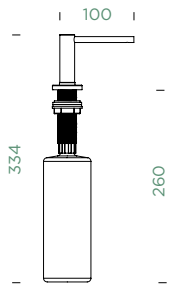

SAMO L

Spout length: **100 mm**

Height: **332 mm**

Spout height: **62 mm**

Needed cabinet space: **259 mm**

METALLIC

- 629174 CHR
- 629174 EDM
- 629174 WGO
- 629174 COB
- 629174 GUB
- 629174 S

FILLING:

Filling from top