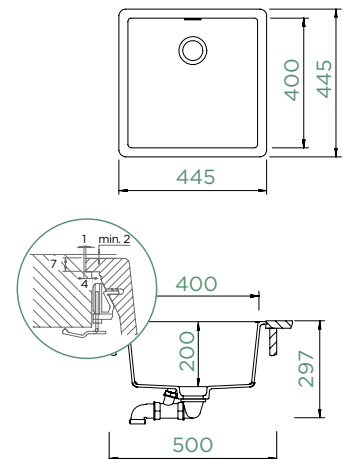

Inner dimension of the bowl:

400 × 400 × 200 mm

Installation: **fixed**

Cut-out size topmount:

442 × 442 mm R10

Cut-out size undermount:

400 × 400 mm R9

Accessories:

GREENWICH N-100

FLUSHMOUNT

Cabinet size: **50 cm**

Inner dimension of the bowl:

400 × 400 × 200 mm

Installation: **fixed**

Cut-out size flushmount:

447 × 447 mm R21