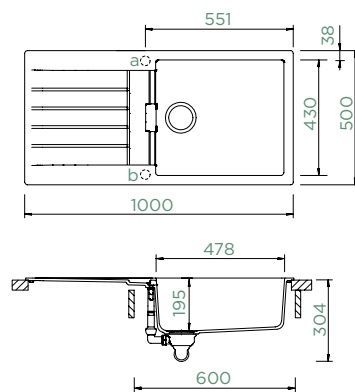

PRIMUS D-100L

TOPMOUNT/UNDERMOUNT

Cabinet size: **60 cm**
Inner dimension of the bowl:
478 × 430 × 195 mm
Installation: **reversible**
Cut-out size topmount:
980 × 480 mm R10
Cut-out size undermount:
986 × 486 mm R10
Worktop for built-in
dishwasher: **21 mm**