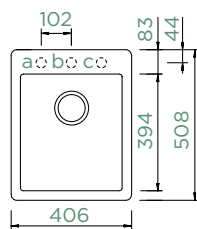

Accessories:

- Automatic drain kit 410057CHR
- Manual drain kit 410056CHR
- Flexible strainer bowl 629739
- Corner bowl 629733
- Samo L CHR 629174CHR
- Samo L EDM 629174EDM
- Samo L WGO 629174WGO
- Samo L COB 629174COB
- Samo L GUB 629174GUB
- Samo L PUR 629174S