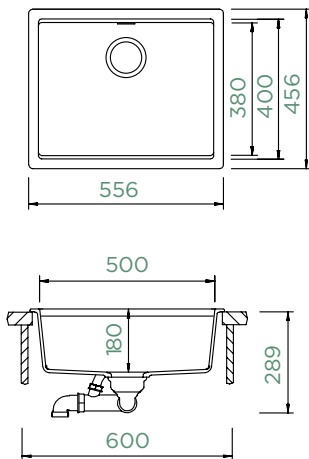

Accessories:

Automatic drain kit 410055CHR
Visible Parts in Solid Stainless Steel
400055EDM

Visible Parts in White Gold
400055WGO

Visible Parts in Copper 400055COP

Visible Parts in Copper Brushed
400055COB

Visible Parts in Gunmetal 400055GUM

Visible Parts in Gunmetal Brushed
400055GUB

Visible Parts in Puro 400055PUR

Manual drain kit 410054CHR

Chopping board, wood 629158

Silicone Drain Mat 629188

Silicone Drain Mat Short 629189

Design Drip Rack 629726S

Design Drip Rack 629726EDM

Design Drip Rack 629726COP

2x2 Design Drip Rack 629738S

2x2 Design Drip Rack 629738EDM
Carrier 629146
Gastronorm Container GN 2/8 629060
Gastronorm Container GN 2/8 629061
Gastronorm Container GN 2/3 629063
Strainer bowl 629051SH
Flexible strainer bowl 629739
Corner bowl 629733
Comfopush, EDM 420016EDM
Comfopush, CHR 420016CHR
Amur 629014
Samo L CHR 629174CHR
Samo L EDM 629174EDM
Samo L WGO 629174WGO
Samo L COB 629174COB
Samo L GUB 629174GUB
Samo L PUR 629174S
Wastecap 628152

TOPMOUNT

CRISTADUR® GREEN LINE

- KIRN100LA DAY
- KIRN100LA DSK
- KIRN100LA NGT
- KIRN100LA TWI
- KIRN100LA IVY

UNDERMOUNT

- KIRN100LU DAY
- KIRN100LU DSK
- KIRN100LU NGT
- KIRN100LU TWI
- KIRN100LU IVY