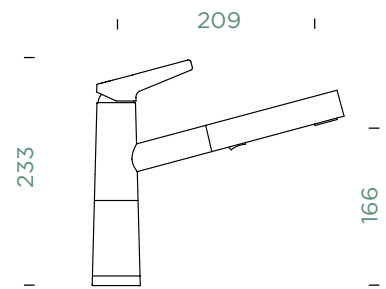

Connecting hose: **600 mm**

Swivel range: **120°**

Lever position: **at the top**

Usable shower hose length: **500 mm**

Features: **Backflow preventer, Jet-spray function, Version in chrome with sleeves**