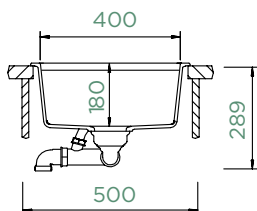

Accessories:

- Automatic drain kit 410055CHR
- Manual drain kit 410054CHR
- Silicone Drain Mat 629188
- Silicone Drain Mat Short 629189
- Design Drip Rack 629726S
- Design Drip Rack 629726EDM
- Design Drip Rack 629726COP
- 2x2 Design Drip Rack 629738S
- 2x2 Design Drip Rack 629738EDM
- Carrier 629146
- Gastronorm Container GN 2/8 629060
- Gastronorm Container GN 2/8 629061
- Gastronorm Container GN 2/3 629063
- Strainer bowl 629051SH

- Flexible strainer bowl 629739
- Corner bowl 629733
- Comfopush, EDM 420016EDM
- Comfopush, CHR 420016CHR
- Amur 629014
- Samo L CHR 629174CHR
- Samo L EDM 629174EDM
- Samo L WGO 629174WGO
- Samo L COB 629174COB
- Samo L GUB 629174GUB
- Samo L PUR 629174S
- Wastecap 628152

TOPMOUNT

UNDERMOUNT

CRISTALITE® BASIC LINE

- LATN100A GNE
- LATN100A GON
- LATN100A GAS
- LATN100A GCR
- LATN100A GDW

- LATN100U GNE
- LATN100U GON
- LATN100U GAS
- LATN100U GCR
- LATN100U GDW