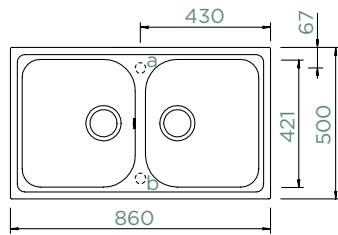

Cut-out size undermount:

845 × 485 mm R40

Accessories:

Automatic drain kit 629875

Manual drain kit 629874

Chopping board, bamboo 629044

Wastecap 628152

Flexible strainer bowl 629739