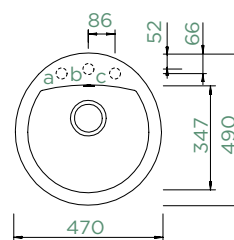

Accessories:

Automatic drain kit 410095CHR

Manual drain kit 410094CHR

Comfopush, EDM 420016EDM

Comfopush, CHR 420016CHR

Amur 629014

Samo L CHR 629174CHR

Samo L EDM 629174EDM

Samo L WGO 629174WGO

Samo L COB 629174COB

Samo L GUB 629174GUB

Samo L PUR 629174S

Wastecap 628152

TOPMOUNT

UNDERMOUNT

CRISTALITE® BASIC LINE

- MAND100LA GNE
- MAND100LA GON
- MAND100LA GAS
- MAND100LA GBT
- MAND100LA GCR
- MAND100LA GSA
- MAND100LA GVA
- MAND100LA GEV
- MAND100LA GDW

- MAND100LU GNE
- MAND100LU GON
- MAND100LU GAS
- MAND100LU GBT
- MAND100LU GCR
- MAND100LU GSA
- MAND100LU GVA
- MAND100LU GEV
- MAND100LU GDW

TOPMOUNT

UNDERMOUNT

CRISTALITE® BASIC LINE

- MANR100A GNE
- MANR100A GON
- MANR100A GAS
- MANR100A GBT
- MANR100A GCR
- MANR100A GSA
- MANR100A GVA
- MANR100A GEV
- MANR100A GDW

- MANR100U GNE
- MANR100U GON
- MANR100U GAS
- MANR100U GBT
- MANR100U GCR
- MANR100U GSA
- MANR100U GVA
- MANR100U GEV
- MANR100U GDW