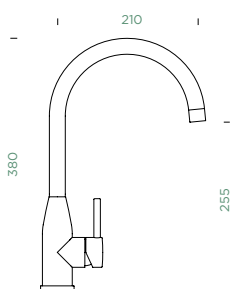

Connecting hose: **450 mm**
Swivel range: **360°**
Lever position: **on the right**
Features: **Ultra-quiet aerator, Colours PVD, galvanic (PUR)**

- 1 628778/1
- 2 628778/2
- 3 628748/2
- 4 628748/XXX
- 5 628740/5