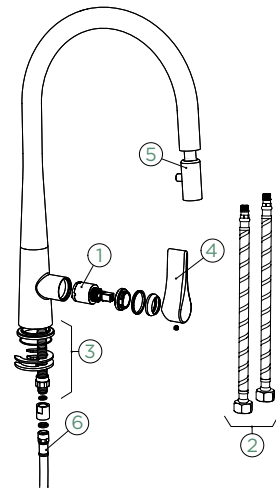

Note: The aerator is equipped with a coin slot aLP can be easily changed with a coin.

Note: The aerator is equipped with a coin slot aLP can be easily changed with a coin.