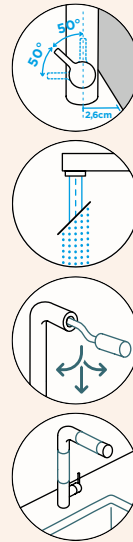

SC-530

PULL-OUT