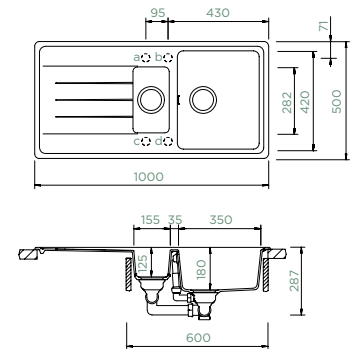

Accessories:

Automatic drain kit 629875

Manual drain kit 629874

Chopping board, bamboo 629044

Flexible strainer bowl 629739

Corner bowl 629733

Samo L CHR 629174CHR

Samo L EDM 629174EDM

Samo L WGO 629174WGO

Samo L COB 629174COB

Samo L GUB 629174GUB

Samo L PUR 629174S

Wastecap 628152

TOPMOUNT

UNDERMOUNT

CRISTALITE® BASIC LINE

● ELED150A GNE	ELED150U GNE
● ELED150A GON	ELED150U GON
● ELED150A GCR	ELED150U GCR
● ELED150A GSA	ELED150U GSA
● ELED150A GVA	ELED150U GVA
○ ELED150A GDW	ELED150U GDW

TOPMOUNT

UNDERMOUNT

CRISTALITE® BASIC LINE

● ELED150LA GNE	ELED150LU GNE
● ELED150LA GON	ELED150LU GON
● ELED150LA GCR	ELED150LU GCR
● ELED150LA GSA	ELED150LU GSA
● ELED150LA GVA	ELED150LU GVA
○ ELED150LA GDW	ELED150LU GDW