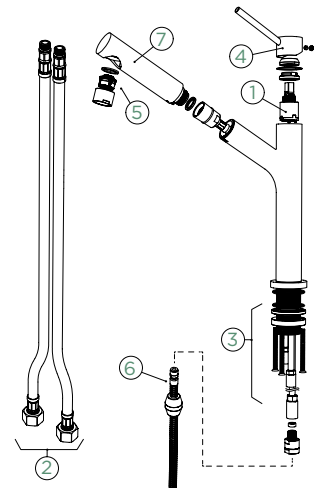

DION

PULL-OUT

Connecting hose: **500 mm**
 Swivel range: **120°**
 Lever position: **at the top**
 Usable shower hose length: **600 mm**
 Features: **Backflow preventer, Colour powder-coated**

- 1 628744/1
- 2 628743/2
- 3 628743/3
- 4 628774CHR
- 5 628774/4
- 6 628774/6
- 7 628774/5