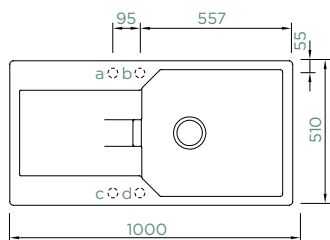

Accessories:

Automatic drain kit 410073CHR

Manual drain kit 410072CHR

Flexible strainer bowl 629739

Corner bowl 629733

Comfopush, EDM 420016EDM

Comfopush, CHR 420016CHR

Amur 629014

Samo L CHR 629174CHR

Samo L EDM 629174EDM

Samo L WGO 629174WGO

Samo L COB 629174COB

Samo L GUB 629174GUB

Samo L PUR 629174S

LED-light 629024/R

LED-light 629024/L

Wastecap 628152