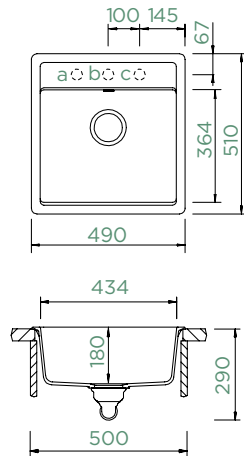

Accessories:

Automatic drain kit 410061CHR
Visible Parts in Solid Stainless Steel 400061EDM
Visible Parts in White Gold 400061WGO
Visible Parts in Copper 400061COP
Visible Parts in Copper Brushed 400061COB
Visible Parts in Gunmetal 400061GUM
Visible Parts in Gunmetal Brushed 400061GUB
Visible Parts in Puro 400061PUR
Manual drain kit 410060CHR
Chopping board, bamboo 629159
Silicone Drain Mat 629188
Silicone Drain Mat Short 629189
Strainer bowl 629017
Flexible strainer bowl 629739

Corner bowl 629733
Carrier 629151
Gastronorm Container GN 2/8 629060
Gastronorm Container GN 2/8 629061
Gastronorm Container GN 2/3 629063
Comfopush, EDM 420016EDM
Comfopush, CHR 420016CHR
Amur 629014
Samo L CHR 629174CHR
Samo L EDM 629174EDM
Samo L WGO 629174WGO
Samo L COB 629174COB
Samo L GUB 629174GUB
Samo L PUR 629174S
Wastecap 628152

TOPMOUNT

UNDERMOUNT

CRISTADUR® CLASSIC LINE

- MONN100SA PUR
- MONN100SA MAG
- MONN100SA STO
- MONN100SA BRO
- MONN100SA SIL
- MONN100SA POL
- MONN100SA BRY

- MONN100SU PUR
- MONN100SU MAG
- MONN100SU STO
- MONN100SU BRO
- MONN100SU SIL
- MONN100SU POL
- MONN100SU BRY

CRISTADUR® GREEN LINE

- MONN100SA DAY
- MONN100SA DSK
- MONN100SA NGT
- MONN100SA TWI
- MONN100SA IVY

- MONN100SU DAY
- MONN100SU DSK
- MONN100SU NGT
- MONN100SU TWI
- MONN100SU IVY

Note: Undermount installation in a 50 cm cabinet requires some adaptations.