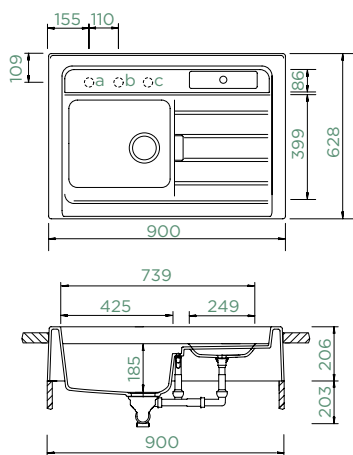

Cabinet size: **90 cm**

Inner dimension of the bowl:

425 x 399 x 185 mm

Installation: **bowl left**

Accessories:

Automatic drain kit 629306PD

Amur 629014

Samo L CHR 629174CHR