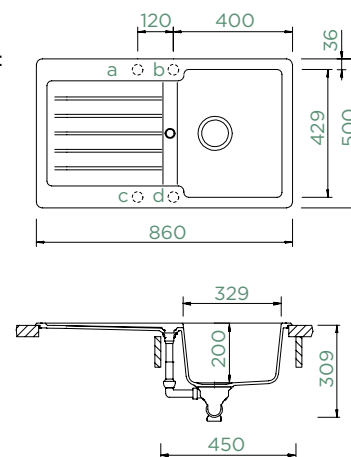

TYPOS D-100

TOPMOUNT/UNDERMOUNT

Cabinet size: **45 cm**
Inner dimension of the bowl:
329 × 429 × 200 mm
Installation: **reversible**
Cut-out size topmount:
840 × 480 mm R10
Cut-out size undermount:
846 × 486 mm R10
Worktop for built-in
dishwasher: **26 mm**