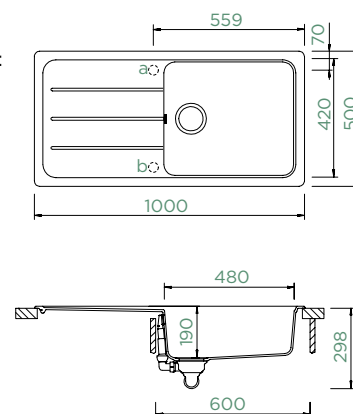

Accessories:

Automatic drain kit 629871

Manual drain kit 629870

Chopping board, bamboo 629044

Flexible strainer bowl 629739

Corner bowl 629733

Wastecap 628152

TOPMOUNT

UNDERMOUNT

CRISTALITE® BASIC LINE

● FOMD100LSA GNE	FOMD100LSU GNE
● FOMD100LSA GON	FOMD100LSU GON
● FOMD100LSA GAS	FOMD100LSU GAS
● FOMD100LSA GCR	FOMD100LSU GCR
● FOMD100LSA GSA	FOMD100LSU GSA
● FOMD100LSA GVA	FOMD100LSU GVA
○ FOMD100LSA GDW	FOMD100LSU GDW

TOPMOUNT

UNDERMOUNT

CRISTALITE® BASIC LINE

● FOMD100LA GNE	FOMD100LU GNE
● FOMD100LA GON	FOMD100LU GON
● FOMD100LA GAS	FOMD100LU GAS
● FOMD100LA GCR	FOMD100LU GCR
● FOMD100LA GSA	FOMD100LU GSA
● FOMD100LA GVA	FOMD100LU GVA
○ FOMD100LA GDW	FOMD100LU GDW