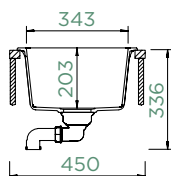

Accessories:

- Automatic drain kit 410057CHR
- Manual drain kit 410056CHR
- Flexible strainer bowl 629739
- Corner bowl 629733
- Samo L CHR 629174CHR
- Samo L EDM 629174EDM
- Samo L WGO 629174WGO
- Samo L COB 629174COB
- Samo L GUB 629174GUB
- Samo L PUR 629174S