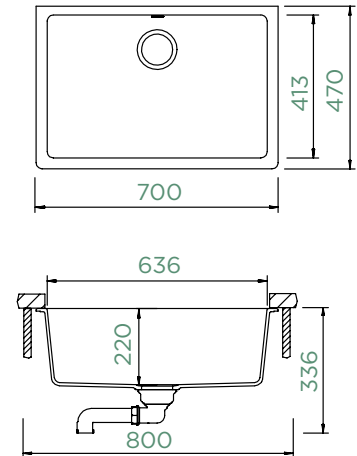

GALAXY N-100LY

UNDERMOUNT

Cabinet size: **80 cm**

Inner dimension of the bowl:

636 × 413 × 220 mm

Installation: **fixed**

Cut-out size undermount:

656 × 433 mm R28