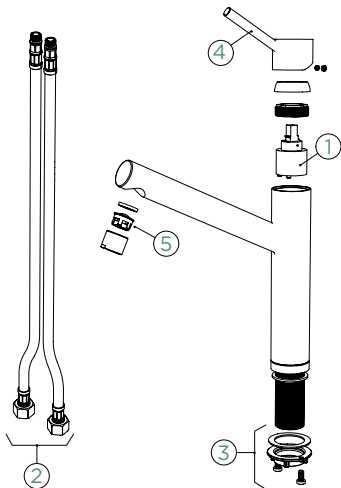

Note: The explosion drawing shows high pressure tap (529000...) including the spare parts. For the low pressure tap (529003...) other spare parts are necessary.

Note: The explosion drawing shows high pressure tap (529120...) including the spare parts. For the low pressure tap (529123...) other spare parts are necessary.