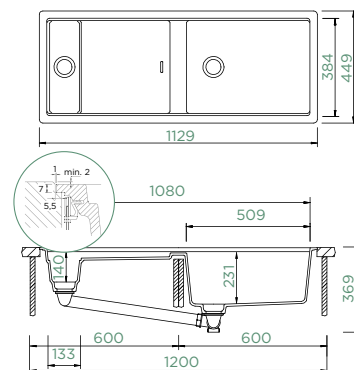

PREPSTATION D-150

NEW

FLUSHMOUNT

Cabinet size: **60 + 60 cm**
Inner dimension of the bowl:
509 × 384 × 231 mm
Installation: **fixed**
Cut-out size flushmount:
1131 × 451 mm R21