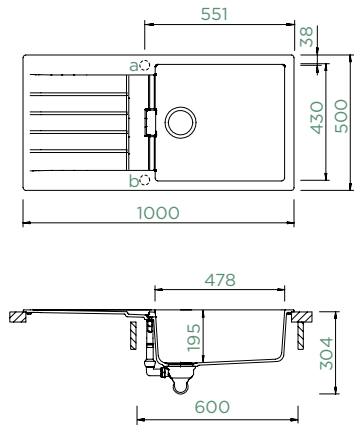

478 × 430 × 195 mm

Installation: **reversible**

Cut-out size topmount:

980 × 480 mm R10

Cut-out size undermount:

986 × 486 mm R10

Worktop for built-in

dishwasher: **22 mm**