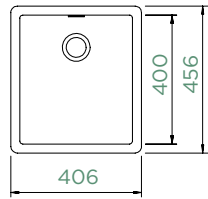

**Comfopush
Corner bowl**

GREENWICH N-100S

TOPMOUNT/UNDERMOUNT

Cabinet size: **45 cm**
 Inner dimension of the bowl:
350 × 400 × 200 mm
 Installation: **fixed**
 Cut-out size topmount:
392 × 442 mm R10
 Cut-out size undermount:
350 × 400 mm R9