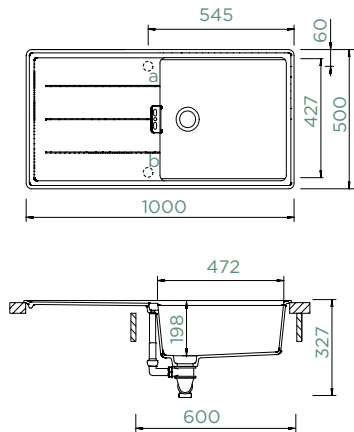

TIA D-100L

TOPMOUNT/UNDERMOUNT

Cabinet size: **60 cm**

Inner dimension of the bowl:

472 × 427 × 198 mm

Installation: **reversible**

Cut-out size topmount:

986 × 486 mm R10

Cut-out size undermount:

976 × 476 mm R10

Worktop for built-in
dishwasher: **20 mm**