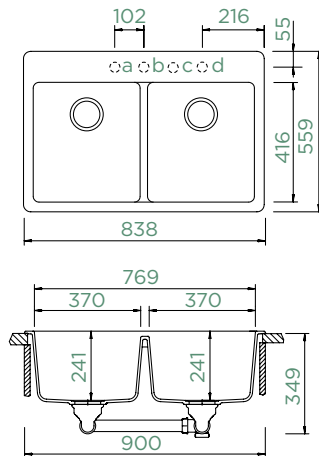

Cabinet size: **90 cm**

Inner dimension of the bowl:

370 × 416 × 241 mm

Installation: **fixed**

Cut-out size topmount:

818 × 539 mm R10

Cut-out size undermount:

Please use dxf data