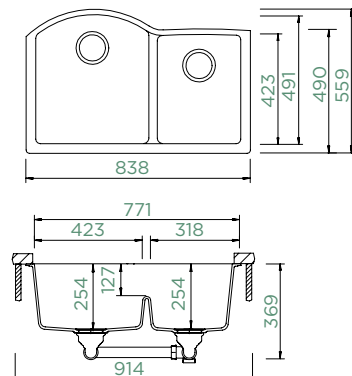

Cabinet size: **90 cm**

Inner dimension of the bowl:

423 × 491 × 254 mm

Installation: **fixed**

Cut-out size undermount:

771 × 491 mm R16

Accessories:

Automatic drain kit 410059CHR