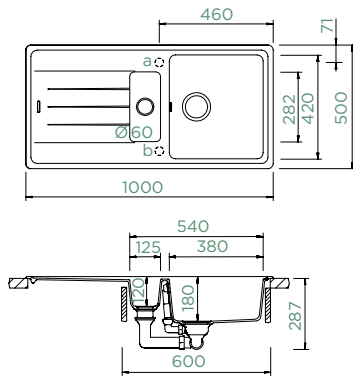

Accessories:

Automatic drain kit 629881

Manual drain kit 629880

Chopping board, bamboo 629044

Flexible strainer bowl 629739

Corner bowl 629733

Wastecap 628152