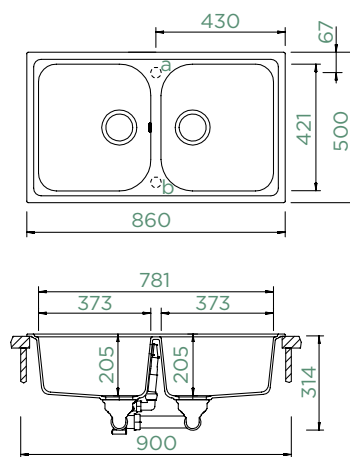

Accessories:

Automatic drain kit 629875

Manual drain kit 629874

Chopping board, bamboo 629044

Wastecap 628152

Flexible strainer bowl 629739

TOPMOUNT

UNDERMOUNT

CRISTALITE® BASIC LINE

● FOMN200A GNE	FOMN200U GNE
● FOMN200A GON	FOMN200U GON
● FOMN200A GCR	FOMN200U GCR
● FOMN200A GSA	FOMN200U GSA
● FOMN200A GVA	FOMN200U GVA
○ FOMN200A GDW	FOMN200U GDW