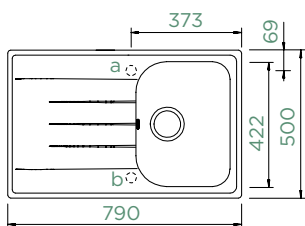

Accessories:

- Automatic drain kit 629871
- Manual drain kit 629870
- Chopping board, bamboo 629044
- Wastecap 628152
- Flexible strainer bowl 629739

VIOLA D-100

TOPMOUNT/UNDERMOUNT

Cabinet size: **45 cm**
 Inner dimension of the bowl:
348 × 422 × 204 mm
 Installation: **reversible**
 Cut-out size topmount:
840 × 480 mm R10
 Cut-out size undermount:
845 × 481 mm R25
 Worktop for built-in
 dishwasher: **27 mm**