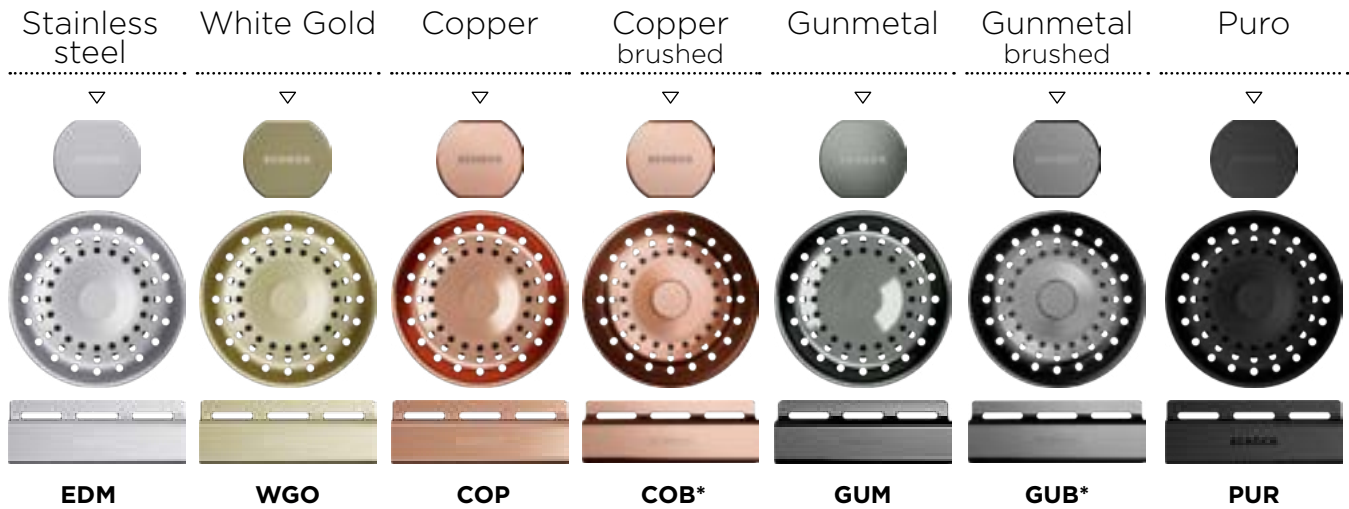

TRIM PARTS

Trim parts consisting of rotary handle for eccentric actuation, draining cup and overflow cover(S) matching the sink model.

Greenwich N-100	Solid Stainless Steel	400051EDM	Mono N-100	Solid Stainless Steel	400061EDM
Greenwich N-100L	White Gold	400051WGO	Mono N-100S	White Gold	400061WGO
Greenwich N-100S	Copper	400051COP	Toledo D-100	Copper	400061COP
Greenwich N-100XL	Copper brushed*	400051COB	Toledo D-100L	Copper brushed*	400061COB
	Gunmetal	400051GUM	Toledo D-100XS	Gunmetal	400061GUM
	Gunmetal brushed*	400051GUB		Gunmetal brushed*	400061GUB
	Puro	400051PUR		Puro	400061PUR
Prepstation D-150	Solid Stainless Steel	400053EDM	Toledo D-150	Solid Stainless Steel	400063EDM
Greenwich N-200	White Gold	400053WGO	Toledo D-200	White Gold	400063WGO
	Copper	400053COP		Copper	400063COP
	Copper brushed*	400053COB		Copper brushed*	400063COB
	Gunmetal	400053GUM		Gunmetal	400063GUM
	Gunmetal brushed*	400053GUB		Gunmetal brushed*	400063GUB
	Puro	400053PUR		Puro	400063PUR
Kiruna N-100	Solid Stainless Steel	400055EDM	Kallio M-100	Solid Stainless Steel	400065EDM
Kiruna N-100L	White Gold	400055WGO		White Gold	400065WGO
Kiruna N-100XL	Copper	400055COP		Copper	400065COP
	Copper brushed*	400055COB		Copper brushed*	400065COB
	Gunmetal	400055GUM		Gunmetal	400065GUM
	Gunmetal brushed*	400055GUB		Gunmetal brushed*	400065GUB
	Puro	400055PUR		Puro	400065PUR

*Copper + Gunmetal will be replaced by the Brushed variants on 01.09.2025

No strainer basket is supplied with stainless steel visible parts, as this is already included in the standard version.