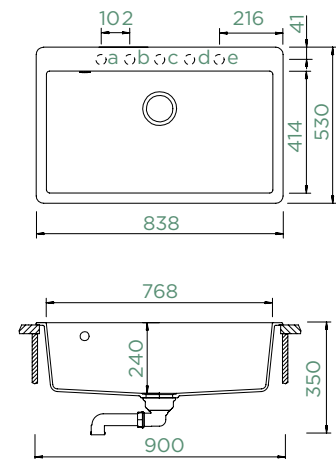

Accessories:

Automatic drain kit 410061CHR

Manual drain kit 410060CHR

Flexible strainer bowl 629739

Corner bowl 629733

Samo L CHR 629174CHR

Samo L EDM 629174EDM

Samo L WGO 629174WGO

Samo L COB 629174COB

Samo L GUB 629174GUB

Samo L PUR 629174S

Wastecap 628152

TOPMOUNT

CRISTALITE® BASIC LINE

- VITN100XLA GNE
- VITN100XLA GON
- VITN100XLA GAS
- VITN100XLA GBT
- VITN100XLA GCR
- VITN100XLA GSA
- VITN100XLA GVA
- VITN100XLA GEV
- VITN100XLA GDW

UNDERMOUNT

- VITN100XLU GNE
- VITN100XLU GON
- VITN100XLU GAS
- VITN100XLU GBT
- VITN100XLU GCR
- VITN100XLU GSA
- VITN100XLU GVA
- VITN100XLU GEV
- VITN100XLU GDW