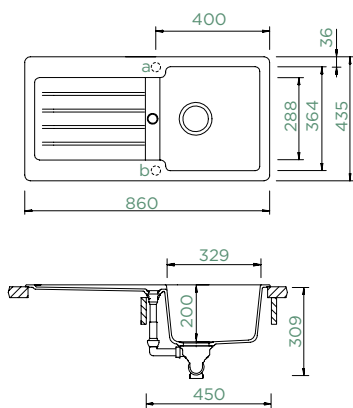

TYPOS D-100S

TOPMOUNT/UNDERMOUNT

Cabinet size: **45 cm**
Inner dimension of the bowl:
329 × 364 × 200 mm
Installation: **reversible**
Cut-out size topmount:
840 × 415 mm R10
Cut-out size undermount:
846 × 421 mm R13
Worktop for built-in
dishwasher: **26 mm**

Accessories:

- Automatic drain kit 629899
- Manual drain kit 629872
- Flexible strainer bowl 629739
- Corner bowl 629733
- Wastecap 628152