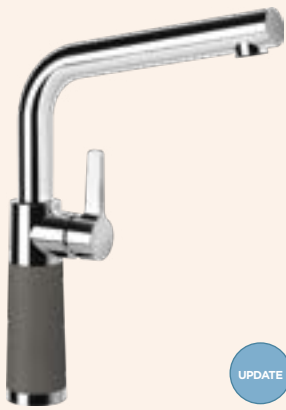

UPDATE

SC-540

FIXED SPOUT