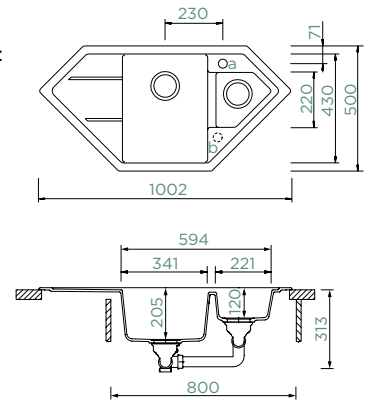

TOPMOUNT

CRISTADUR® CLASSIC LINE

- SIGN100XLYU PUR
- SIGN100XLYU MAG
- SIGN100XLYU STO
- SIGN100XLYU BRO
- SIGN100XLYU SIL
- SIGN100XLYU POL

SIGNUS C-150

TOPMOUNT/UNDERMOUNT

Cabinet size: **90 x 90 cm**
 Inner dimension of the bowl:
341 × 430 × 205 mm
 Installation: **bowl right**
 Cut-out size topmount:
according to template
 Cut-out size undermount:
according to template
 Finished Drilling: **629004**