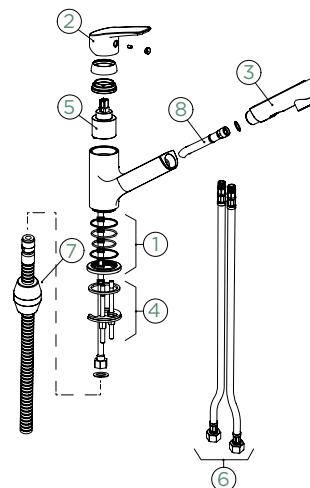

- 1 628791/7
- 2 628790/XXX
- 3 628791/CHR
- 4 628791/2
- 5 628790/1
- 6 628791/3
- 7 628791/6
- 8 628791/4

Note: The aerator key is included in the scope of supply.

DION

FIXED SPOUT

Connecting hose: **500 mm**
 Swivel range: **120°**
 Lever position: **at the top**
 Features: **Colours PVD, powder-coated**