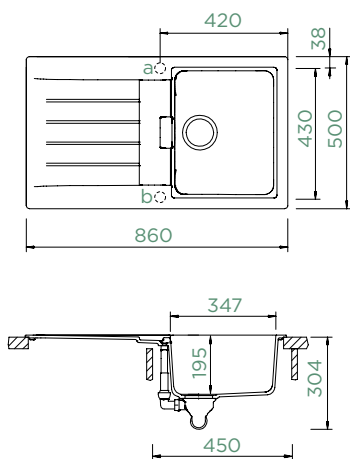

PRIMUS D-100

TOPMOUNT/UNDERMOUNT

Cabinet size: **45 cm**
Inner dimension of the bowl:
347 × 430 × 195 mm
Installation: **reversible**
Cut-out size topmount:
840 × 480 mm R10
Cut-out size undermount:
846 × 486 mm R10
Worktop for built-in
dishwasher: **22 mm**

Accessories:

- Automatic drain kit 410077CHR
- Manual drain kit 410076CHR
- Chopping board, bamboo 629044
- Flexible strainer bowl 629739
- Corner bowl 629733
- Comfopush, EDM 420016EDM
- Comfopush, CHR 420016CHR
- Wastecap 628152