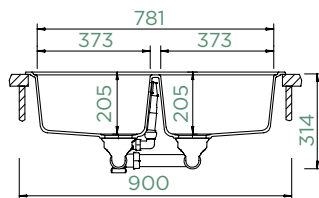

Cut-out size undermount:

845 × 485 mm R40

Accessories:

Automatic drain kit 629875

Manual drain kit 629874

Chopping board, bamboo 629044

Wastecap 628152

Flexible strainer bowl 629739