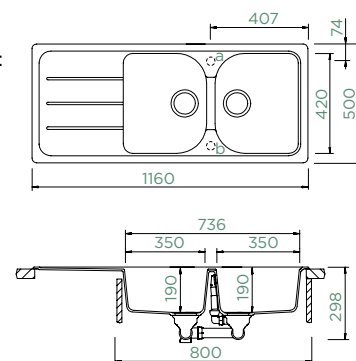

Accessories:

Automatic drain kit 629875

Manual drain kit 629874

Chopping board, bamboo 629044

Wastecap 628152

Flexible strainer bowl 629739

TOPMOUNT

UNDERMOUNT

CRISTALITE® BASIC LINE

- FOMD200A **GNE**
- FOMD200A **GON**
- FOMD200A **GCR**
- FOMD200A **GSA**
- FOMD200A **GVA**
- FOMD200A **GDW**

- FOMD200U **GNE**
- FOMD200U **GON**
- FOMD200U **GCR**
- FOMD200U **GSA**
- FOMD200U **GVA**
- FOMD200U **GDW**