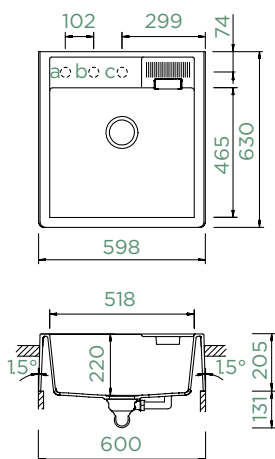

Trim

Soap dispenser

Comfopush

Wastecap

KALLIO M-100

MODULE

Cabinet size: **60 cm**
 Inner dimension of the bowl:
518 × 465 × 220 mm
 Installation: **fixed**

Accessories: