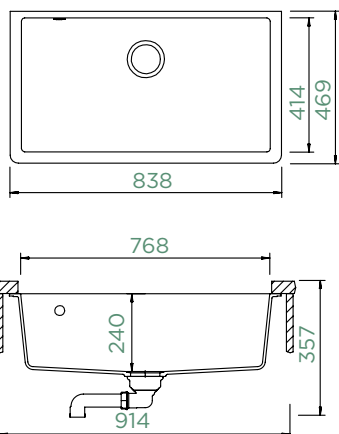

Accessories:

Automatic drain kit 410061CHR

Manual drain kit 410060CHR

Flexible strainer bowl 629739

Corner bowl 629733

Samo L CHR 629174CHR

Samo L EDM 629174EDM

Samo L WGO 629174WGO

Samo L COB 629174COB

Samo L GUB 629174GUB

Samo L PUR 629174S

Wastecap 628152

UNDERMOUNT

CRISTALITE® BASIC LINE

- VITN100XLYU GNE
- VITN100XLYU GON
- VITN100XLYU GAS
- VITN100XLYU GBT
- VITN100XLYU GCR
- VITN100XLYU GSA
- VITN100XLYU GVA
- VITN100XLYU GEV
- VITN100XLYU GDW