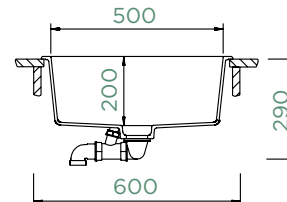

Accessories:

- Automatic drain kit 410051CHR
- Manual drain kit 410050CHR
- Strainer bowl 629111
- Flexible strainer bowl 629739
- Corner bowl 629733
- Silicone Drain Mat 629188
- Silicone Drain Mat Short 629189
- Comfopush, EDM 420016EDM
- Comfopush, CHR 420016CHR
- Samo L CHR 629174CHR
- Samo L EDM 629174EDM
- Samo L WGO 629174WGO
- Samo L COB 629174COB
- Samo L GUB 629174GUB
- Samo L PUR 629174S

TOPMOUNT

UNDERMOUNT

CRISTALITE® BASIC LINE

- BYKN100LA GNE
- BYKN100LAGON
- BYKN100LAGAS
- BYKN100LAGBT
- BYKN100LAGCR
- BYKN100LAGSA
- BYKN100LAGVA
- BYKN100LAGEV
- BYKN100LAGDW

- BYKN100LU GNE
- BYKN100LU GON
- BYKN100LU GAS
- BYKN100LUGBT
- BYKN100LUGCR
- BYKN100LUGSA
- BYKN100LUGVA
- BYKN100LUGEV
- BYKN100LUGDW