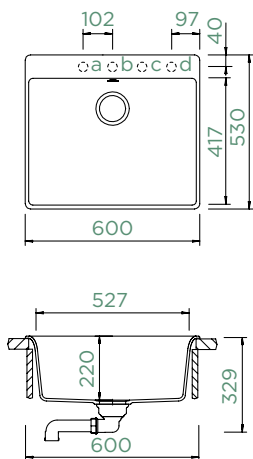

Cabinet size: **60 cm**
 Inner dimension of the bowl:
527 × 417 × 220 mm
 Installation: **fixed**
 Cut-out size topmount:
580 × 510 mm R10
 Cut-out size undermount:
584 × 514 mm R18

Accessories:

- Automatic drain kit 410061CHR
- Manual drain kit 410060CHR
- Silicone Drain Mat 629188
- Silicone Drain Mat Short 629189
- Flexible strainer bowl 629739
- Corner bowl 629733
- Comfopush, EDM 420016EDM
- Comfopush, CHR 420016CHR
- Amur 629014
- Samo L CHR 629174CHR
- Samo L EDM 629174EDM
- Samo L WGO 629174WGO
- Samo L COB 629174COB
- Samo L GUB 629174GUB