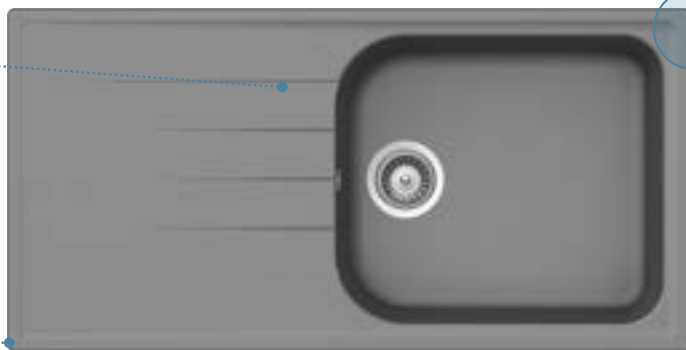

VIOLA

Tap model **Fonos** in Alpina on sink model **Viola D-100S** in Alpina

Wide choice of designs

Clean lines with integrated drainer grooves

All-round rim keeps water and dirt contained within the sink area