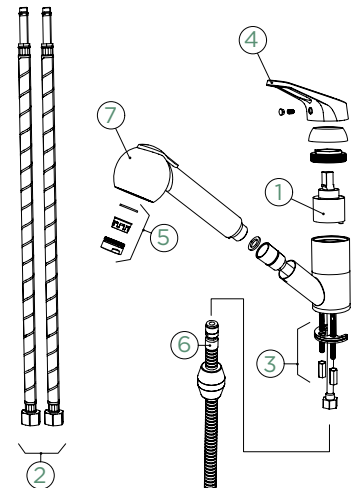

COSMO

FIXED SPOUT

COSMO

PULL-OUT

Connecting hose: **450 mm**
Swivel range: **360°**
Lever position: **at the top**
Features: **Colour lacquered**

FIXED SPOUT	PULL-OUT
METALLIC	
● 525001 CHR	525122 CHR
FIXED SPOUT	
CT BASIC LINE	
● 525001 GNE	525122 GNE
● 525001 GON	525122 GON
● 525001 GAS	525122 GAS
● 525001 GCR	525122 GCR
● 525001 GSA	525122 GSA
● 525001 GVA	525122 GVA
○ 525001 GDW	525122 GDW

Connecting hose: **450 mm**
Swivel range: **140°**
Lever position: **at the top**
Usable shower hose length: **600 mm**
Features: **Jet-spray function, Colour lacquered**

1. 1 628734/1
2. 2 628804/2
3. 3 628734/2
4. 4 628734XXX
5. 5 628734/5
6. 6 628734/8

1. 1 628734/1
2. 2 628735/3
3. 3 628735/2
4. 4 628734XXX
5. 5 628734/5
6. 6 628735/4
7. 7 628735/7XXX