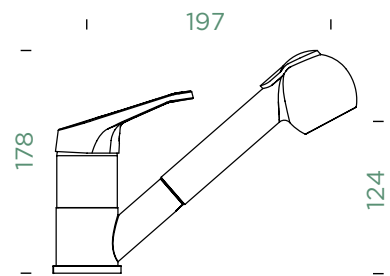

Connecting hose: **450 mm**
 Swivel range: **140°**
 Lever position: **at the top**
 Usable shower hose length: **600 mm**
 Features: **Jet-spray function, Colour lacquered**

- 1 628734/1
- 2 628804/2
- 3 628734/2
- 4 628734XXX
- 5 628734/5
- 6 628734/8