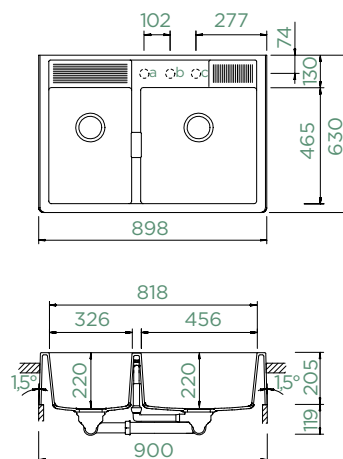

KALLIO M-175

MODULE

Cabinet size: **90 cm**
 Inner dimension of the bowl:
456 × 465 × 220 mm
 Installation: **fixed**

Accessories:

- Automatic drain kit** 410067CHR
- Visible Parts in Solid Stainless Steel**
- 400067EDM
- Visible Parts in White Gold**
- 400067WGO
- Visible Parts in Copper** 400067COP
- Visible Parts in Copper Brushed**
- 400067COB
- Visible Parts in Gunmetal** 400067GUM
- Visible Parts in Gunmetal Brushed**
- 400067GUB
- Visible Parts in Puro** 400067PUR
- Manual drain kit** 410066CHR
- Comfopush, EDM** 420016EDM