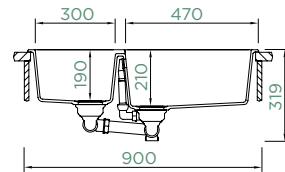

Installation: **reversible**

Cut-out size topmount:

846 × 486 mm R10

Cut-out size undermount:

844 × 484 mm R12

Accessories:

Automatic drain kit 410063CHR

Manual drain kit 410062CHR