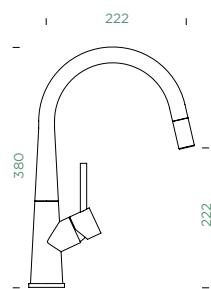

FIXED SPOUT

PULL-OUT

METALLIC

● 528000 EDM

528120 EDM

Connecting hose: **800 mm**
 Swivel range: **130°**
 Lever position: **on the right**
 Usable shower hose length: **550 mm**
 Features: **Backflow preventer, Ultra-quiet aerator**