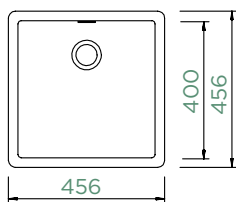

3 colours
2 colours
N-100XL
N-200

Comfopush Corner bowl

Soap dispenser

BROOKLYN N-100

TOPMOUNT/UNDERMOUNT

Cabinet size: **50 cm**
 Inner dimension of the bowl:
400 × 400 × 200 mm
 Installation: **fixed**
 Cut-out size topmount:
442 × 442 mm R10
 Cut-out size undermount:
400 × 400 mm R9