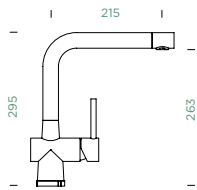

Connecting hose: **800 mm**
Swivel range: **360°**
Lever position: **on the right**
Features: **WiLPow mixer tap, Ultra-quiet aerator**