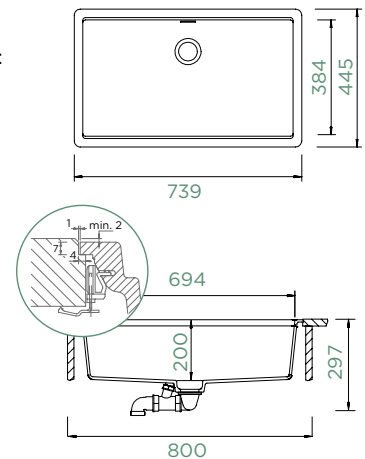

GREENWICH N-100XL

FLUSHMOUNT

Cabinet size: **80 cm**
 Inner dimension of the bowl:
694 × 384 × 200 mm
 Installation: **fixed**
 Cut-out size flushmount:
741 × 447 mm R21

Accessories:

Automatic drain kit 410051CHR
Visible Parts in Solid Stainless Steel
 400051EDM
Visible Parts in White Gold
 400051WGO
Visible Parts in Copper 400051COP
Visible Parts in Copper Brushed
 400051COB
Visible Parts in Gunmetal 400051GUM
Visible Parts in Gunmetal Brushed
 400051GUB
Visible Parts in Puro 400051PUR
Manual drain kit 410050CHR
Chopping board, wood 629158
Silicone Drain Mat 629188
Silicone Drain Mat Short 629189
Design Drip Rack 629726S
Design Drip Rack 629726EDM
Design Drip Rack 629726COP