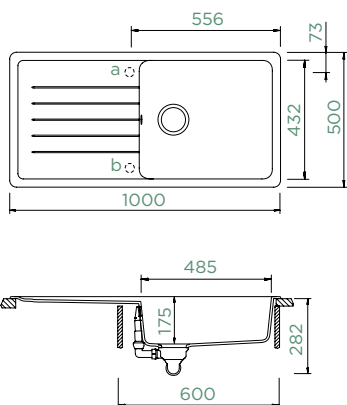

Accessories:

Automatic drain kit 410061CHR

Manual drain kit 410060CHR

Chopping board, bamboo 629044

Design Drip Rack 629725S

Design Drip Rack 629725EDM

Design Drip Rack 629725COP

2x2 Design Drip Rack 629724S

2x2 Design Drip Rack 629724EDM

Flexible strainer bowl 629739

Corner bowl 629733

Comfopush, EDM 420016EDM

Comfopush, CHR 420016CHR

Wastecap 628152

TOPMOUNT

UNDERMOUNT

CRISTALITE® BASIC LINE

- PIND100LA GNE
- PIND100LA GON
- PIND100LA GAS
- PIND100LA GCR
- PIND100LA GDW

- PIND100LU GNE
- PIND100LU GON
- PIND100LU GAS
- PIND100LU GCR
- PIND100LU GDW