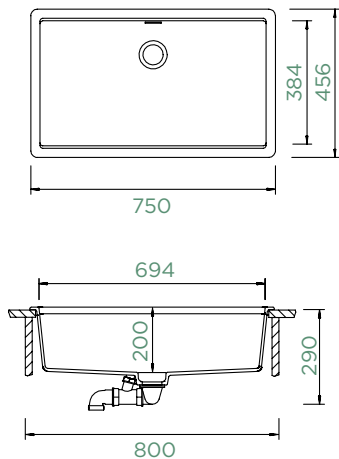

FLUSHMOUNT

CRISTADUR® CLASSIC LINE

- GREN100LFB PUR
- GREN100LFB MAG
- GREN100LFB STO
- GREN100LFB BRO
- GREN100LFB SIL
- GREN100LFB POL
- GREN100LFB BRY

GREENWICH N-100XL

TOPMOUNT/UNDERMOUNT

Cabinet size: **80 cm**
 Inner dimension of the bowl:
694 × 384 × 200 mm
 Installation: **fixed**
 Cut-out size topmount:
736 × 442 mm R10
 Cut-out size undermount:
694 × 400 mm R9