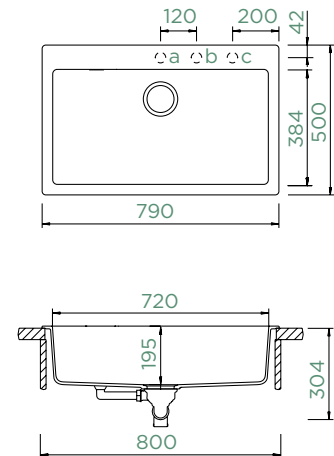

Accessories:

Automatic drain kit 410055CHR

Manual drain kit 410054CHR

Chopping board, bamboo 629044

Silicone Drain Mat 629188

Silicone Drain Mat Short 629189

Flexible strainer bowl 629739

Corner bowl 629733

Comfopush, EDM 420016EDM

Comfopush, CHR 420016CHR

Amur 629014

Samo L CHR 629174CHR

Samo L EDM 629174EDM

Samo L WGO 629174WGO

Samo L COB 629174COB

Samo L GUB 629174GUB

Samo L PUR 629174S

Wastecap 628152

TOPMOUNT

UNDERMOUNT

CRISTALITE® BASIC LINE

● PRIN100XLA GNE	PRIN100XLU GNE
● PRIN100XLA GON	PRIN100XLU GON
● PRIN100XLA GAS	PRIN100XLU GAS
● PRIN100XLA GBT	PRIN100XLU GBT
● PRIN100XLA GCR	PRIN100XLU GCR
● PRIN100XLA GSA	PRIN100XLU GSA
● PRIN100XLA GEV	PRIN100XLU GEV
○ PRIN100XLA GDW	PRIN100XLU GDW