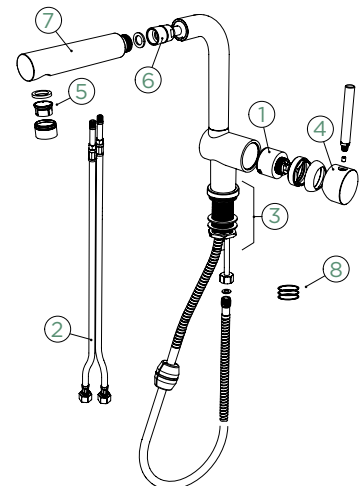

- 1 628801/1
- 2 628801/2
- 3 628801/3
- 4 628801/4
- 5 628739/5
- 6 628801/6
- 7 628801/7
- 8 628801/8