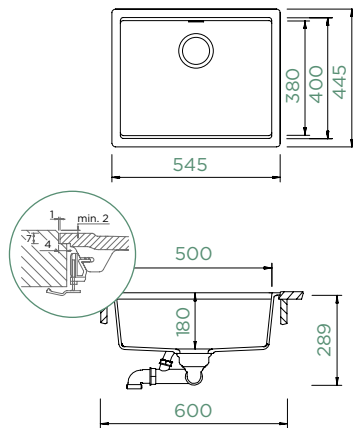

Cabinet size: **90 cm**
 Inner dimension of the bowl:
387 × 380 × 195 mm
 Installation: **fixed**
 Cut-out size topmount:
840 × 480 mm R10
 Cut-out size undermount:
846 × 486 mm R10
 Finished Drilling: **629004**

Cabinet size: **50 cm**
 Inner dimension of the bowl:
400 × 400 × 180 mm
 Installation: **fixed**
 Cut-out size topmount:
442 × 442 mm R10
 Cut-out size undermount:
400 × 400 mm R9

Accessories:

- Automatic drain kit 410055CHR
- Visible Parts in Solid Stainless Steel 400055EDM
- Visible Parts in White Gold 400055WGO
- Visible Parts in Copper 400055COP
- Visible Parts in Copper Brushed 400055COB
- Visible Parts in Gunmetal 400055GUM
- Visible Parts in Gunmetal Brushed 400055GUB
- Visible Parts in Puro 400055PUR
- Manual drain kit 410054CHR
- Chopping board, wood 629158
- Silicone Drain Mat 629188
- Silicone Drain Mat Short 629189
- Design Drip Rack 629726S
- Design Drip Rack 629726EDM
- Design Drip Rack 629726COP
- 2x2 Design Drip Rack 629738S