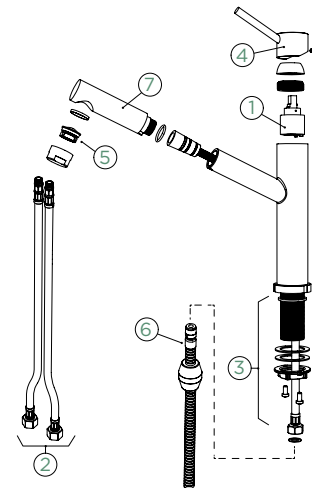

Note: The Altos W can be folded down with the help of a bayonet catch. Depending on the lever position, the height of the mixer tap in the lying position varies between 45 mm aLP 54 mm.

Note: The Altos W can be folded down with the help of a bayonet catch. Depending on the lever position, the height of the mixer tap in the lying position varies between 45 mm aLP 54 mm.