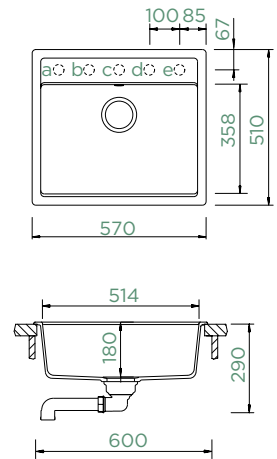

Accessories:

- Automatic drain kit 410061CHR
- Manual drain kit 410060CHR
- Chopping board, bamboo 629159
- Silicone Drain Mat 629188
- Silicone Drain Mat Short 629189
- Strainer bowl 629017
- Flexible strainer bowl 629739
- Corner bowl 629733
- Carrier 629151
- Gastronorm Container GN 2/8 629060
- Gastronorm Container GN 2/8 629061
- Gastronorm Container GN 2/3 629063
- Comfopush, EDM 420016EDM
- Comfopush, CHR 420016CHR

- Amur 629014
- Samo L CHR 629174CHR
- Samo L EDM 629174EDM
- Samo L WGO 629174WGO
- Samo L COB 629174COB
- Samo L GUB 629174GUB
- Samo L PUR 629174S
- Wastecap 628152

TOPMOUNT

UNDERMOUNT

CRISTALITE® BASIC LINE

● NEMN100SA GNE	NEMN100SU GNE
● NEMN100SA GON	NEMN100SU GON
● NEMN100SA GAS	NEMN100SU GAS
● NEMN100SA GBT	NEMN100SU GBT
● NEMN100SA GCR	NEMN100SU GCR
● NEMN100SA GSA	NEMN100SU GSA
● NEMN100SA GVA	NEMN100SU GVA
● NEMN100SA GEV	NEMN100SU GEV
○ NEMN100SA GDW	NEMN100SU GDW

TOPMOUNT

UNDERMOUNT

CRISTALITE® BASIC LINE

● NEMN100A GNE	NEMN100U GNE
● NEMN100A GON	NEMN100U GON
● NEMN100A GAS	NEMN100U GAS
● NEMN100A GBT	NEMN100U GBT
● NEMN100A GCR	NEMN100U GCR
● NEMN100A GSA	NEMN100U GSA
● NEMN100A GVA	NEMN100U GVA
● NEMN100A GEV	NEMN100U GEV
○ NEMN100A GDW	NEMN100U GDW