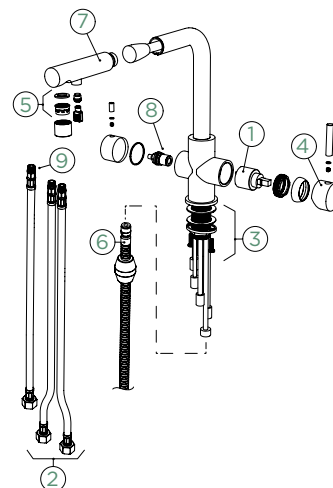

1. 1 628778/1
2. 2 628748/2
3. 3 628779/9
4. 4 628748/XXX
5. 5 628779/8
6. 6 628779/6
7. 7 628779/9XXX
8. 8 628748/7
9. 9 628748/6