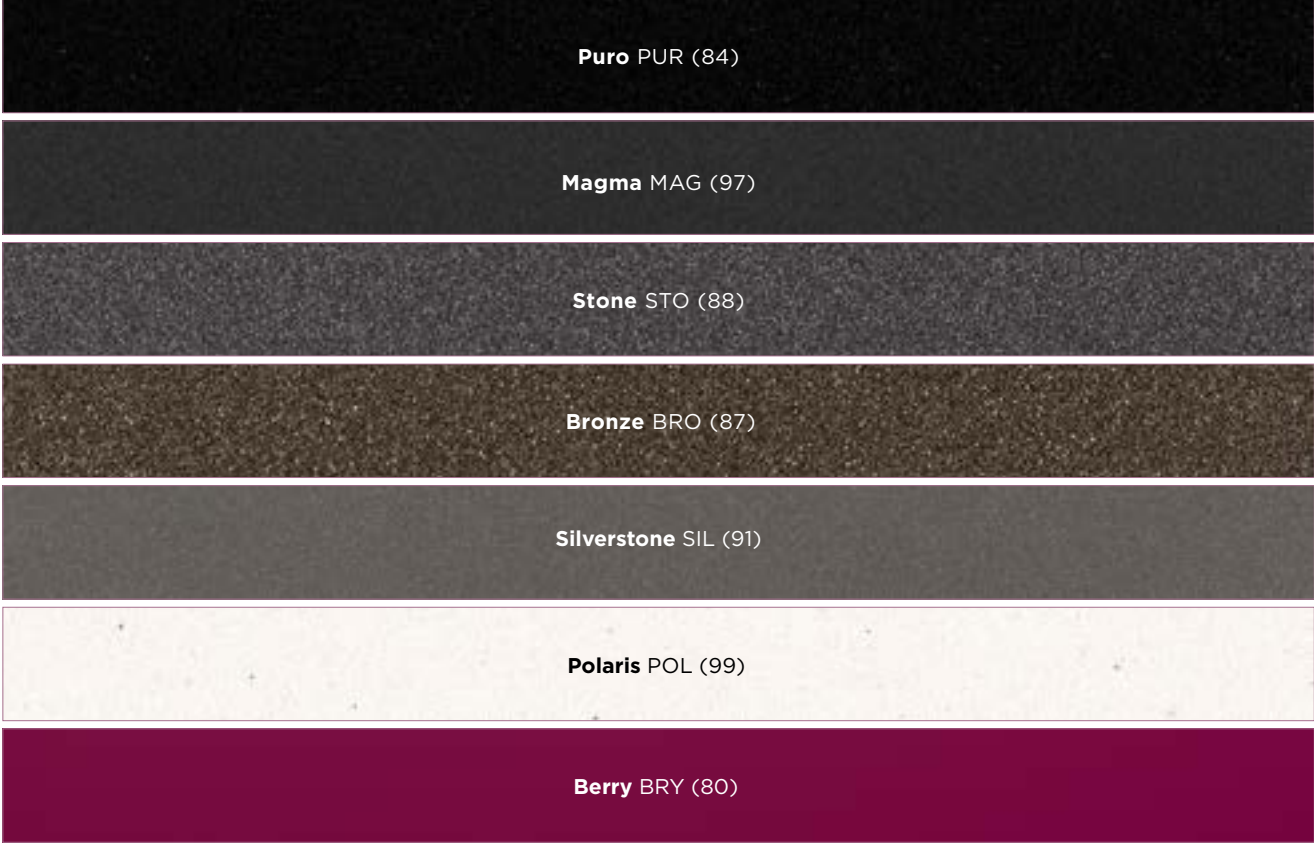

CRISTADUR® Colours