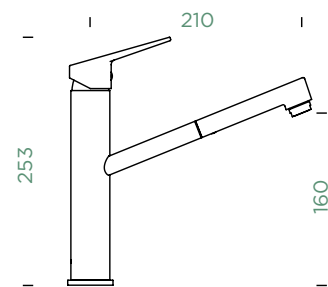

Connecting hose: **450 mm**

Swivel range: **120°**

Lever position: **at the top**

Usable shower hose length: **400 mm**

Features: **Backflow preventer**

1. 1 628804/1
2. 2 628759/3
3. 3 628736/2
4. 4 628804/XXX
5. 5 628734/5XXX
6. 6 628804/7XXX