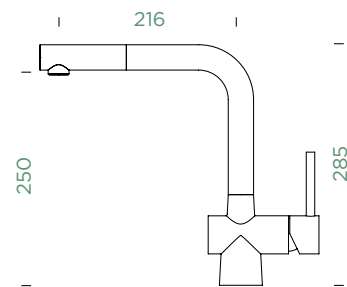

Connecting hose: **800 mm**
Swivel range: **360°**
Lever position: **on the right**
Usable shower hose length: **700 mm**
Features: **Backflow preventer, Ultra-quiet aerator, Colours lacquered, galvanic (PUR), PVD**

- 1 628741/1
- 2 628740/2
- 3 628740/3
- 4 628781XXX
- 5 628740/5
- 6 628740/4
- 7 628741XXX