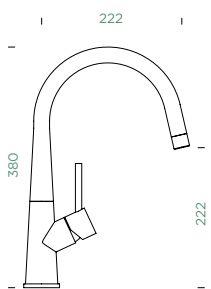

Connecting hose: **800 mm**
Swivel range: **360°**
Lever position: **on the right**
Features: **Ultra-quiet aerator**

FIXED SPOUT

PULL-OUT

METALLIC

● 528000 EDM

528120 EDM