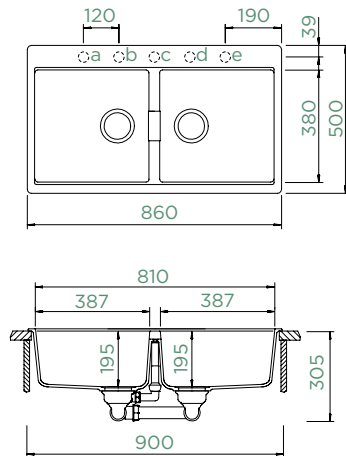

Cabinet size: **90 cm**
 Inner dimension of the bowl:
387 × 380 × 195 mm
 Installation: **fixed**
 Cut-out size topmount:
840 × 480 mm R10
 Cut-out size undermount:
846 × 486 mm R10
 Finished Drilling: **629004**