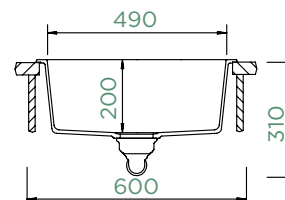

Accessories:

- Automatic drain kit 410061CHR
- Manual drain kit 410060CHR
- Silicone Drain Mat 629188
- Silicone Drain Mat Short 629189
- Strainer bowl 629051SH
- Flexible strainer bowl 629739
- Corner bowl 629733
- Comfopush, EDM 420016EDM
- Comfopush, CHR 420016CHR
- Samo L CHR 629174CHR
- Samo L EDM 629174EDM
- Samo L WGO 629174WGO
- Samo L COB 629174COB
- Samo L GUB 629174GUB

Samo L PUR 629174S
Wastecap 628152

TOPMOUNT

UNDERMOUNT

CRISTALITE® BASIC LINE

● QUAN100SA GNE	QUAN100SU GNE
● QUAN100SA GON	QUAN100SU GON
● QUAN100SA GAS	QUAN100SU GAS
● QUAN100SA GBT	QUAN100SU GBT
● QUAN100SA GCR	QUAN100SU GCR
● QUAN100SA GSA	QUAN100SU GSA
● QUAN100SA GVA	QUAN100SU GVA
● QUAN100SA GEV	QUAN100SU GEV
○ QUAN100SA GDW	QUAN100SU GDW

TOPMOUNT

UNDERMOUNT

CRISTALITE® BASIC LINE

● QUAN100A GNE	QUAN100U GNE
● QUAN100A GON	QUAN100U GON
● QUAN100A GAS	QUAN100U GAS
● QUAN100A GBT	QUAN100U GBT
● QUAN100A GCR	QUAN100U GCR
● QUAN100A GSA	QUAN100U GSA
● QUAN100A GVA	QUAN100U GVA
● QUAN100A GEV	QUAN100U GEV
○ QUAN100A GDW	QUAN100U GDW