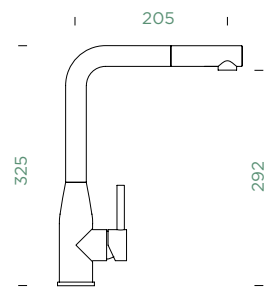

*Copper + Gunmetal will be replaced by the brushed variants on 01.09.2025

Connecting hose: **450 mm**
 Swivel range: **180°**
 Lever position: **on the right**
 Usable shower hose length: **350 mm**
 Features: **Backflow preventer, Ultra-quiet aerator, Colours PVD, galvanic (PUR)**