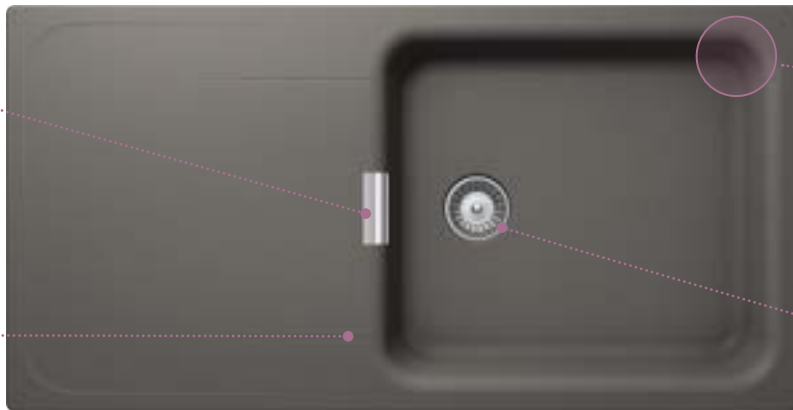

Note: Can also be installed in a 45 cm cabinet by making a cut-out in the side wall.

WEMBLEY

Tap model **Talia** in Black on sink model **Wembley D-100** in Magma

D-100

D-100L

D-200

Designer overflow

Minimalist drainer grooves for easy cleaning