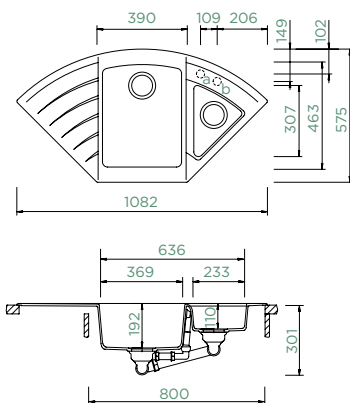

Accessories:

Automatic drain kit 629349PD

Manual drain kit 629348

Strainer bowl 629057

Wastecap 628152

LED-light 629024/R