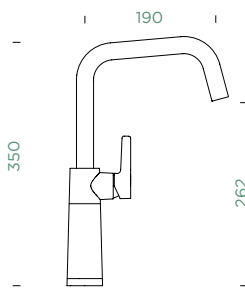

Connecting hose: **600 mm**
Swivel range: **360°**
Lever position: **on the right**
Features: **Version in chrome with sleeves**

- 1 628784/1
- 2 628784/2
- 3 628784/3
- 4 628785CHR
- 5 628784/5
- 6 5..22075XX