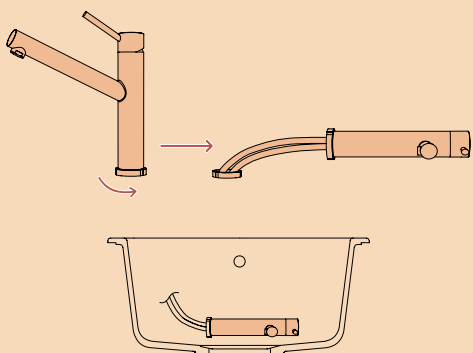

ULPer wiLPow
Mixer Tap
Altos W

Not included in the SCHOCK scope of supply:
Filter incl. adapter aLP cold water hose to
connect the filter.