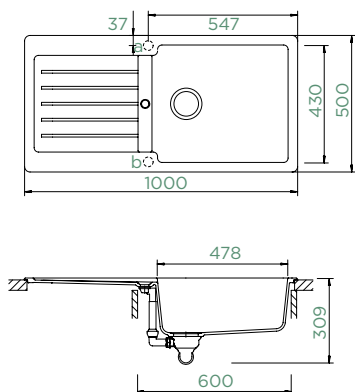

Accessories:

Automatic drain kit 629899

Manual drain kit 629872

Chopping board, bamboo 629044

Flexible strainer bowl 629739

Corner bowl 629733

Wastecap 628152