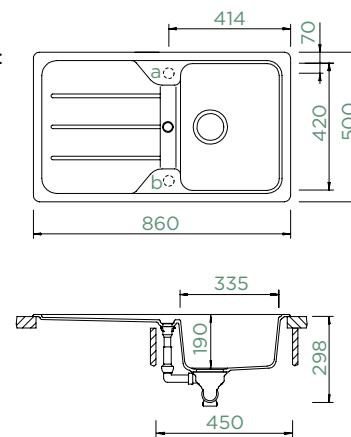

FORMHAUS D-100

TOPMOUNT/UNDERMOUNT

Cabinet size: **45 cm**
Inner dimension of the bowl:
335 × 420 × 190 mm
Installation: **reversible**
Cut-out size topmount:
840 × 480 mm R10
Cut-out size undermount:
846 × 486 mm R13
Worktop for built-in
dishwasher: **28 mm**