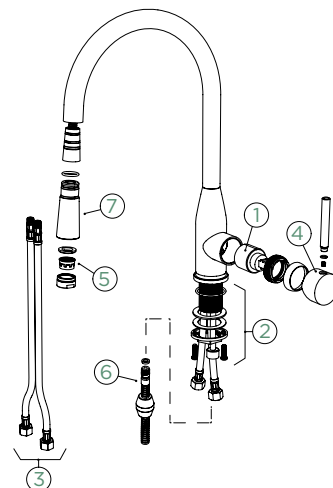

FIXED SPOUT

PULL-OUT

METALLIC

● 559000 EDM	559120 EDM
● 559000 WGO	559120 WGO
● 559000 COP*	559120 COP*
● 559000 COB	559120 COB
● 559000 GUM*	559120 GUM*
● 559000 GUB	559120 GUB

CD CLASSIC LINE

● 559027 PUR	559127 PUR

CT BASIC LINE

● 559000 GNE**	559120 GNE**

*Copper + Gunmetal will be replaced by the brushed variants on 01.09.2025.

**For colour GNE only the tap body is coated. The remaining parts are stainless steel brushed