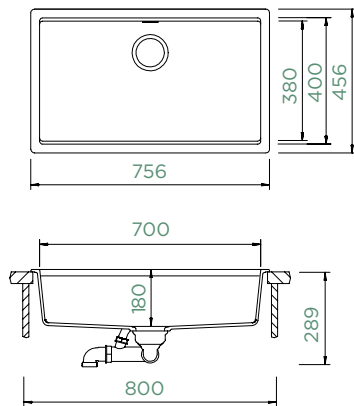

LAHTI N-100XL

TOPMOUNT/UNDERMOUNT

Cabinet size: **80 cm**

Inner dimension of the bowl:

700 × 400 × 180 mm

Installation: **fixed**

Cut-out size topmount:

742 × 442 mm R10

Cut-out size undermount:

700 × 400 mm R9