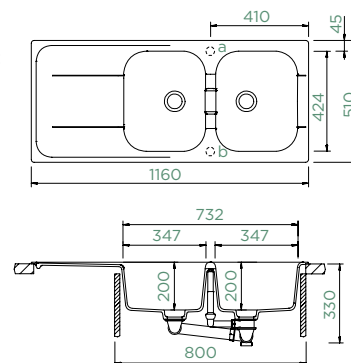

WEMBLEY D-200

TOPMOUNT/UNDERMOUNT

Cabinet size: **80 cm**
Inner dimension of the bowl:
347 × 424 × 200 mm
Installation: **reversible**
Cut-out size topmount:
1140 × 480 mm R10
Cut-out size undermount:
1144 × 494 mm R10
Worktop for built-in
dishwasher: **22 mm**