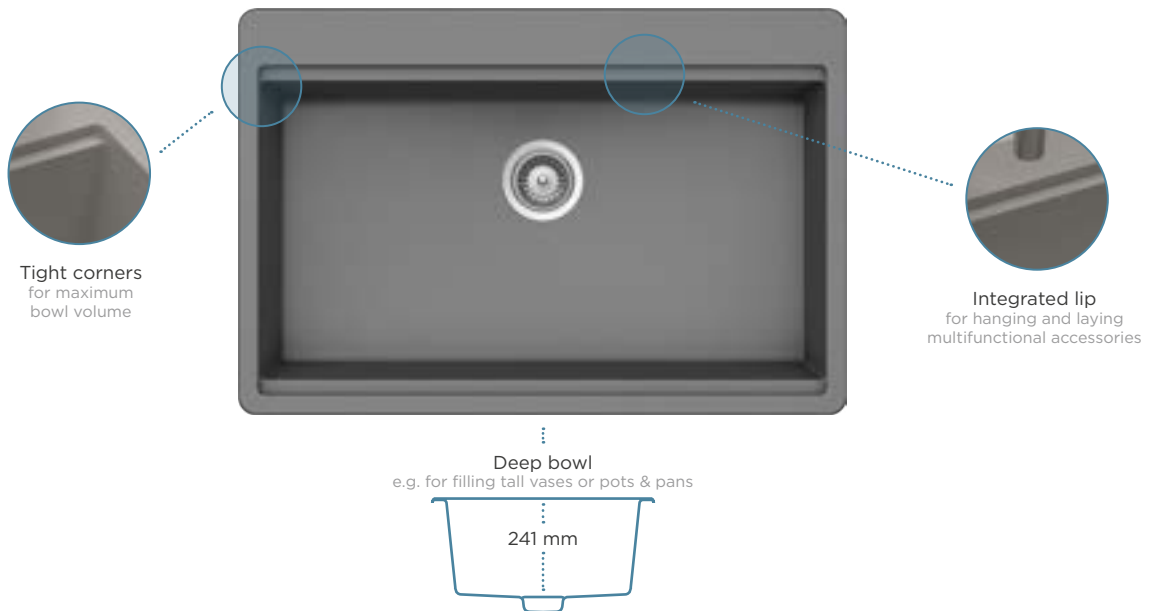

Tap model **Sina** in Solid Stainless Steel on sink model **Chelsea N-100XL** in Concrete

More accessories on p. 211

CHELSEA N-100XL

TOPMOUNT/UNDERMOUNT

Cabinet size: **90 cm**
 Inner dimension of the bowl:
782 × 414 × 241 mm
 Installation: **fixed**
 Cut-out size topmount:
824 × 545 mm R19
 Cut-out size undermount:
788 × 458 mm R12