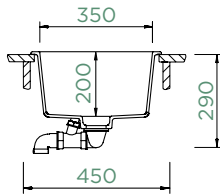

**Comfopush
Corner bowl**

GREENWICH N-100S

TOPMOUNT/UNDERMOUNT

Cabinet size: **45 cm**
 Inner dimension of the bowl:
350 × 400 × 200 mm
 Installation: **fixed**
 Cut-out size topmount:
392 × 442 mm R10
 Cut-out size undermount:
350 × 400 mm R9