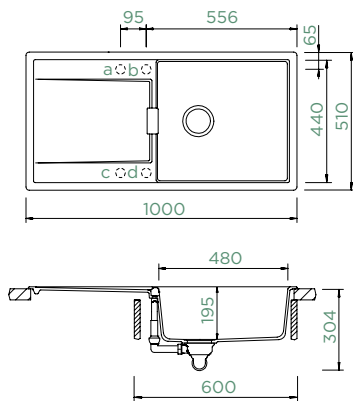

480 × 440 × 195 mm

Installation: **reversible**

Cut-out size topmount:

980 × 490 mm R10

Cut-out size undermount:

984 × 494 mm R10

Worktop for built-in

dishwasher: **22 mm**