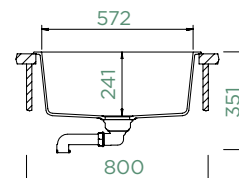

Accessories:

- Automatic drain kit 410057CHR
- Manual drain kit 410056CHR
- Flexible strainer bowl 629739
- Corner bowl 629733
- Samo L CHR 629174CHR
- Samo L EDM 629174EDM
- Samo L WGO 629174WGO
- Samo L COB 629174COB
- Samo L GUB 629174GUB
- Samo L PUR 629174S
- Wastecap 628152

TOPMOUNT

UNDERMOUNT

CRISTALITE® BASIC LINE

● VITN100XSA GNE	VITN100XSU GNE
● VITN100XSA GON	VITN100XSU GON
● VITN100XSA GAS	VITN100XSU GAS
● VITN100XSA GBT	VITN100XSU GBT
● VITN100XSA GCR	VITN100XSU GCR
● VITN100XSA GSA	VITN100XSU GSA
● VITN100XSA GVA	VITN100XSU GVA
● VITN100XSA GEV	VITN100XSU GEV
○ VITN100XSA GDW	VITN100XSU GDW

TOPMOUNT

UNDERMOUNT

CRISTALITE® BASIC LINE

● VITN100SA GNE	VITN100SU GNE
● VITN100SA GON	VITN100SU GON
● VITN100SA GAS	VITN100SU GAS
● VITN100SA GBT	VITN100SU GBT
● VITN100SA GCR	VITN100SU GCR
● VITN100SA GSA	VITN100SU GSA
● VITN100SA GVA	VITN100SU GVA
● VITN100SA GEV	VITN100SU GEV
○ VITN100SA GDW	VITN100SU GDW