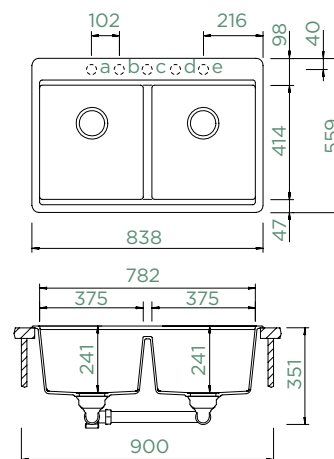

CHELSEA N-200

TOPMOUNT/UNDERMOUNT

Cabinet size: **90 cm**
Inner dimension of the bowl:
375 × 414 × 241 mm
Installation: **fixed**
Cut-out size topmount:
824 × 545 mm R19
Cut-out size undermount:
788 × 458 mm R12