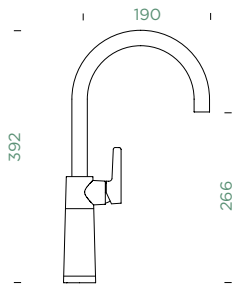

Connecting hose: **600 mm**
Swivel range: **360°**
Lever position: **on the right**
Features: **Version in chrome with sleeves**

- 1 628784/1
- 2 628784/2
- 3 628784/3
- 4 628785CHR
- 5 628784/5
- 6 5..22075XX