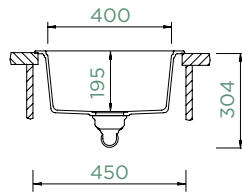

MONO R-100

TOPMOUNT/UNDERMOUNT

Cabinet size: **45 cm**

Inner dimension of the bowl:

400 × 336 × 195 mm

Installation: **fixed**

Cut-out size topmount:

according to template

Cut-out size undermount:

according to template