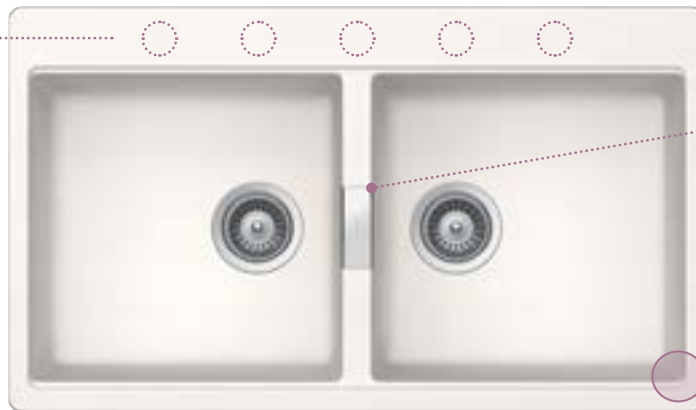

N-200

Integrated tap ledge with additional holes for ergonomic positioning of tap, soap dispenser and pop-up control

Designer overflow

Integrated lip for hanging and laying multifunctional accessories

More accessories on p. 211