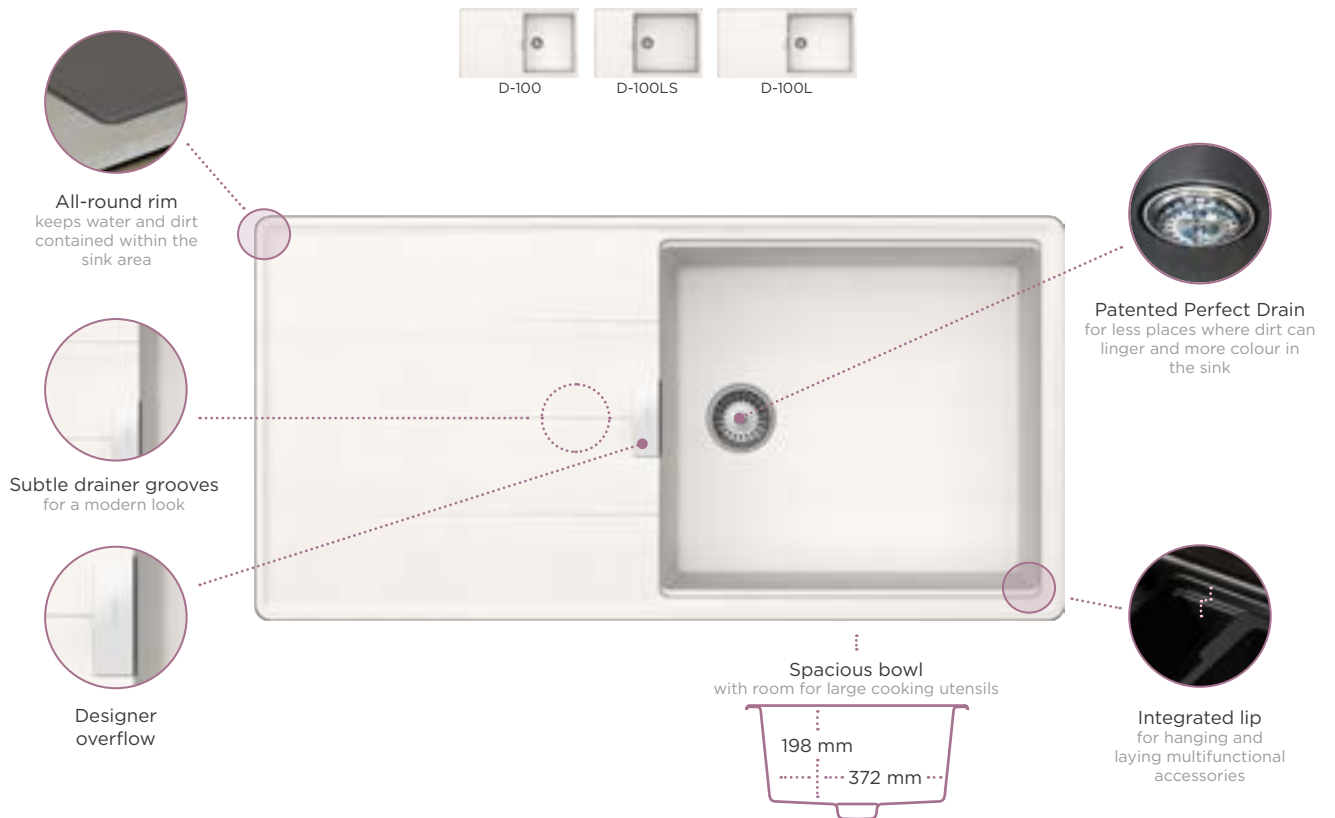

More accessories on p. 211

Wooden chopping board

(625044)

Functional bowl set

7-piece
(625728)

Drain rack, Gastronorm

3 colours

2 colours

Trim

Comfopush