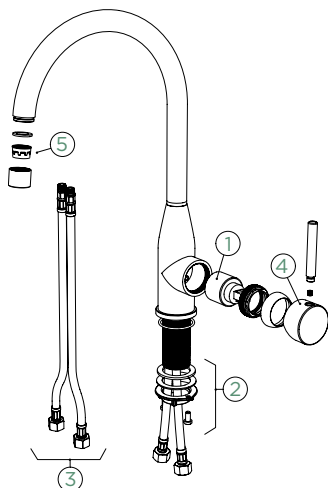

KAVUS

PULL-OUT

Connecting hose: **450 mm**
 Swivel range: **360°**
 Lever position: **on the right**
 Usable shower hose length: **350 mm**
 Features: **Backflow preventer, Ultra-quiet aerator, Colours PVD, galvanic (PUR)**