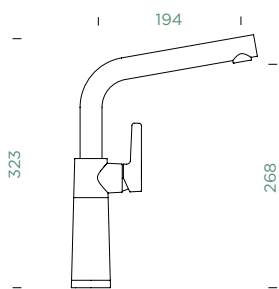

UPDATE

SC-540

FIXED SPOUT

UPDATE

SC-540

PULL-OUT

Connecting hose: **600 mm**
 Swivel range: **360°**
 Lever position: **on the right**
 Features: **Version in chrome with sleeves**

Connecting hose: **600 mm**
 Swivel range: **120°**
 Lever position: **on the right**
 Usable shower hose length: **600 mm**
 Features: **Backflow preventer, Jet-spray function, Version in chrome with sleeves**