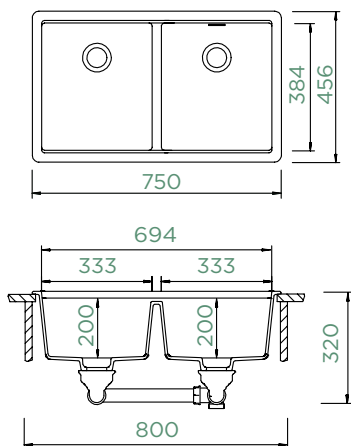

Accessories:

Automatic drain kit 410087CHR

Manual drain kit 410086CHR

Chopping board, wood 629158

Design Drip Rack 629726S

Design Drip Rack 629726EDM

Design Drip Rack 629726COP

2x2 Design Drip Rack 629738S

2x2 Design Drip Rack 629738EDM

Flexible strainer bowl 629739

Corner bowl 629733

Carrier 629146

Gastronorm Container GN 2/8 629060

Gastronorm Container GN 2/8 629061

Gastronorm Container GN 2/3 629063

Silicone Drain Mat 629188

Silicone Drain Mat Short 629189

Comfopush, EDM 420016EDM

Comfopush, CHR 420016CHR

Samo L CHR 629174CHR

Samo L EDM 629174EDM

Samo L WGO 629174WGO

Samo L COB 629174COB

Samo L GUB 629174GUB

Samo L PUR 629174S

TOPMOUNT

UNDERMOUNT

CRISTALITE® BASIC LINE

- BYKN200A GNE
- BYKN200A GON
- BYKN200A GAS
- BYKN200A GBT
- BYKN200A GCR
- BYKN200A GSA
- BYKN200A GVA
- BYKN200A GEV
- BYKN200A GDW

- BYKN200U GNE
- BYKN200U GON
- BYKN200U GAS
- BYKN200U GBT
- BYKN200U GCR
- BYKN200U GSA
- BYKN200U GVA
- BYKN200U GEV
- BYKN200U GDW