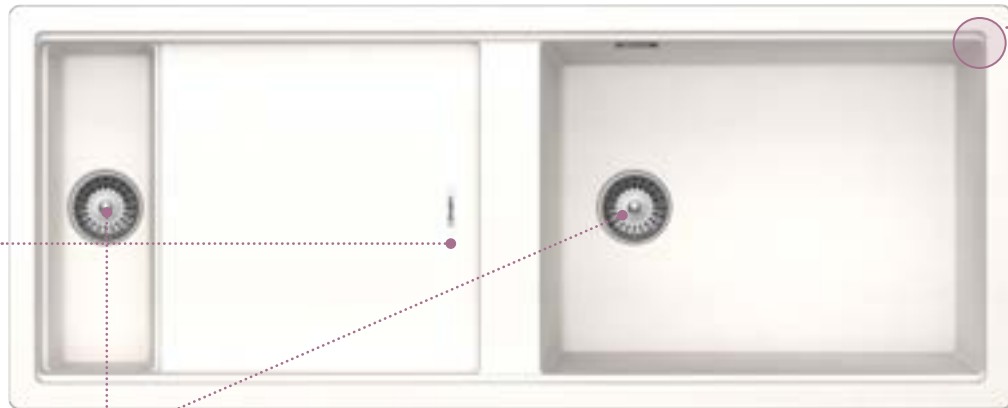

D-150

Integrated draining board

Integrated lip for hanging and laying multifunctional accessories

Patented Perfect Drain for less places where dirt can linger and more colour in the sink

Spacious bowl with room for large cooking utensils