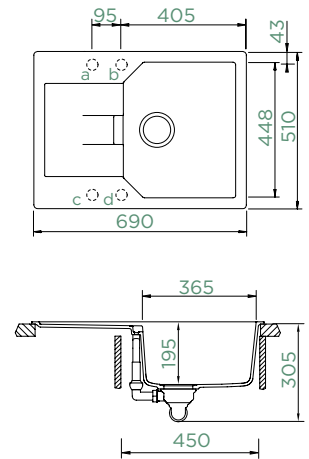

Accessories:

- Automatic drain kit 410073CHR
- Manual drain kit 410072CHR
- Chopping board, bamboo 629052
- Flexible strainer bowl 629739
- Corner bowl 629733
- Comfopush, EDM 420016EDM
- Comfopush, CHR 420016CHR
- Amur 629014
- Samo L CHR 629174CHR
- Samo L EDM 629174EDM
- Samo L WGO 629174WGO
- Samo L COB 629174COB
- Samo L GUB 629174GUB
- Samo L PUR 629174S

- LED-light 629024/R
- LED-light 629024/L
- Wastecap 628152

TOPMOUNT

UNDERMOUNT

CRISTALITE® BASIC LINE

- MAND100SA **GNE**
- MAND100SA **GON**
- MAND100SA **GAS**
- MAND100SA **GBT**
- MAND100SA **GCR**
- MAND100SA **GSA**
- MAND100SA **GVA**
- MAND100SA **GEV**
- MAND100SA **GDW**

- MAND100SU **GNE**
- MAND100SU **GON**
- MAND100SU **GAS**
- MAND100SU **GBT**
- MAND100SU **GCR**
- MAND100SU **GSA**
- MAND100SU **GVA**
- MAND100SU **GEV**
- MAND100SU **GDW**