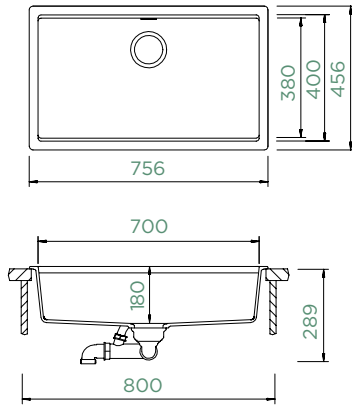

FLUSHMOUNT

CRISTADUR® GREEN LINE

- KIRN100LFB DAY
- KIRN100LFB DSK
- KIRN100LFB NGT
- KIRN100LFB TWI
- KIRN100LFB IVY

KIRUNA N-100XL

TOPMOUNT/UNDERMOUNT

Cabinet size: **80 cm**
 Inner dimension of the bowl:
700 × 400 × 180 mm
 Installation: **fixed**
 Cut-out size topmount:
742 × 442 mm R10
 Cut-out size undermount:
700 × 400 mm R9