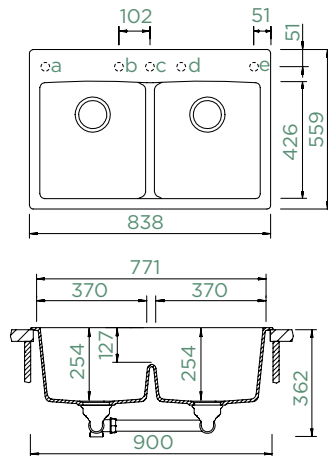

Accessories:

Automatic drain kit 410059CHR

Manual drain kit 410058CHR

Silicone Drain Mat 629188

Silicone Drain Mat Short 629189

Wastecap 628152

Flexible strainer bowl 629739

Corner bowl 629733

Samo L CHR 629174CHR

Samo L EDM 629174EDM

Samo L WGO 629174WGO

Samo L COB 629174COB

Samo L GUB 629174GUB

Samo L PUR 629174S

TOPMOUNT

CRISTALITE® BASIC LINE

- EODN200A GNE
- EODN200A GON
- EODN200A GAS
- EODN200A GBT
- EODN200A GVA
- EODN200A GEV

UNDERMOUNT

- EODN200U GNE
- EODN200U GON
- EODN200U GAS
- EODN200U GBT
- EODN200U GVA
- EODN200U GEV