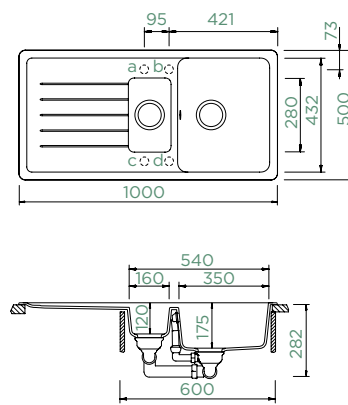

Accessories:

Automatic drain kit 410063CHR

Manual drain kit 410062CHR

Chopping board, bamboo 629044

Design Drip Rack 629725S

Design Drip Rack 629725EDM

Design Drip Rack 629725COP

2x2 Design Drip Rack 629724S

2x2 Design Drip Rack 629724EDM

Flexible strainer bowl 629739

Corner bowl 629733

Comfopush, EDM 420016EDM

Comfopush, CHR 420016CHR

Samo L CHR 629174CHR

Samo L EDM 629174EDM

Samo L WGO 629174WGO

Samo L COB 629174COB

Samo L GUB 629174GUB

Samo L PUR 629174S

Wastecap 628152

TOPMOUNT

UNDERMOUNT

CRISTALITE® BASIC LINE

- PIND150A GNE
- PIND150A GON
- PIND150A GAS
- PIND150A GCR
- PIND150A GDW

- PIND150LU GNE
- PIND150LU GON
- PIND150LU GAS
- PIND150LU GCR
- PIND150LU GDW