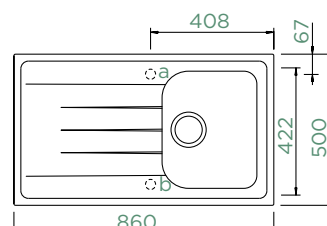

Accessories:

- Automatic drain kit 629871
- Manual drain kit 629870
- Chopping board, bamboo 629044
- Wastecap 628152
- Flexible strainer bowl 629739

VIOLA D-100

TOPMOUNT/UNDERMOUNT

Cabinet size: **45 cm**
 Inner dimension of the bowl:
348 × 422 × 204 mm
 Installation: **reversible**
 Cut-out size topmount:
840 × 480 mm R10
 Cut-out size undermount:
845 × 481 mm R25
 Worktop for built-in
 dishwasher: **27 mm**