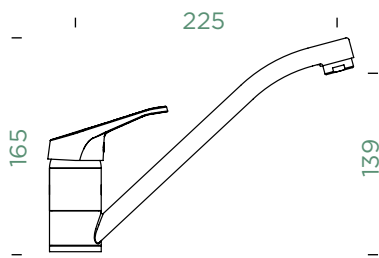

COSMO

FIXED SPOUT

COSMO

PULL-OUT

Connecting hose: **450 mm**
Swivel range: **360°**
Lever position: **at the top**
Features: **Colour lacquered**

FIXED SPOUT	PULL-OUT
METALLIC	
● 525001 CHR	525122 CHR
FIXED SPOUT	
CT BASIC LINE	
● 525001 GNE	525122 GNE
● 525001 GON	525122 GON
● 525001 GAS	525122 GAS
● 525001 GCR	525122 GCR
● 525001 GSA	525122 GSA
● 525001 GVA	525122 GVA
○ 525001 GDW	525122 GDW

Connecting hose: **450 mm**
Swivel range: **140°**
Lever position: **at the top**
Usable shower hose length: **600 mm**
Features: **Jet-spray function, Colour lacquered**

1. 1 628734/1
2. 2 628804/2
3. 3 628734/2
4. 4 628734XXX
5. 5 628734/5
6. 6 628734/8

1. 1 628734/1
2. 2 628735/3
3. 3 628735/2
4. 4 628734XXX
5. 5 628734/5
6. 6 628735/4
7. 7 628735/7XXX