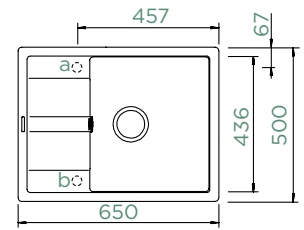

Accessories:

Automatic drain kit 629871

Manual drain kit 629870

Chopping board, bamboo 629044

Flexible strainer bowl 629739

Corner bowl 629733

Wastecap 628152

TOPMOUNT

UNDERMOUNT

CRISTALITE® BASIC LINE

- ROND100A GNE
- ROND100A GON
- ROND100A GCR
- ROND100A GSA
- ROND100A GVA
- ROND100A GDW

- ROND100U GNE
- ROND100U GON
- ROND100U GCR
- ROND100U GSA
- ROND100U GVA
- ROND100U GDW

TOPMOUNT

UNDERMOUNT

CRISTALITE® BASIC LINE

- ROND100LA GNE
- ROND100LA GON
- ROND100LA GAS
- ROND100LA GBT
- ROND100LA GCR
- ROND100LA GSA
- ROND100LA GVA
- ROND100LA GEV
- ROND100LA GDW

- ROND100LU GNE
- ROND100LU GON
- ROND100LU GAS
- ROND100LU GBT
- ROND100LU GCR
- ROND100LU GSA
- ROND100LU GVA
- ROND100LU GEV
- ROND100LU GDW