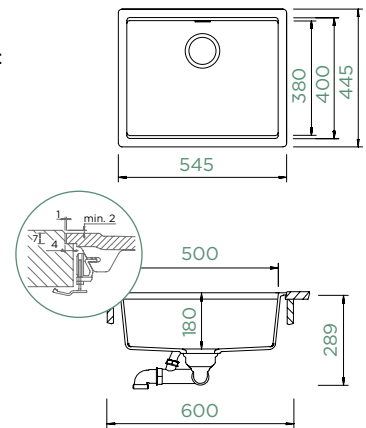

Cabinet size: **90 cm**
 Inner dimension of the bowl:
387 × 380 × 195 mm
 Installation: **fixed**
 Cut-out size topmount:
840 × 480 mm R10
 Cut-out size undermount:
846 × 486 mm R10
 Finished Drilling: **629004**

FLUSHMOUNT

NEW

Cabinet size: **60 cm**

Inner dimension of the bowl:

500 × 400 × 180 mm

Installation: **fixed**

Cut-out size flushmount:

547 × 447 mm R21