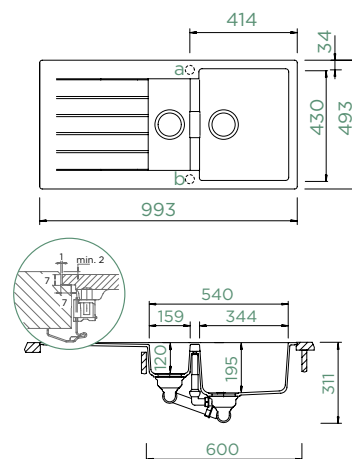

SIGNUS D-150

FLUSHMOUNT

Cabinet size: **60 cm**
 Inner dimension of the bowl:
344 × 430 × 195 mm
 Installation: **reversible**
 Cut-out size flushmount:
995 × 495 mm R11
 Worktop for built-in
 dishwasher: **23 mm**