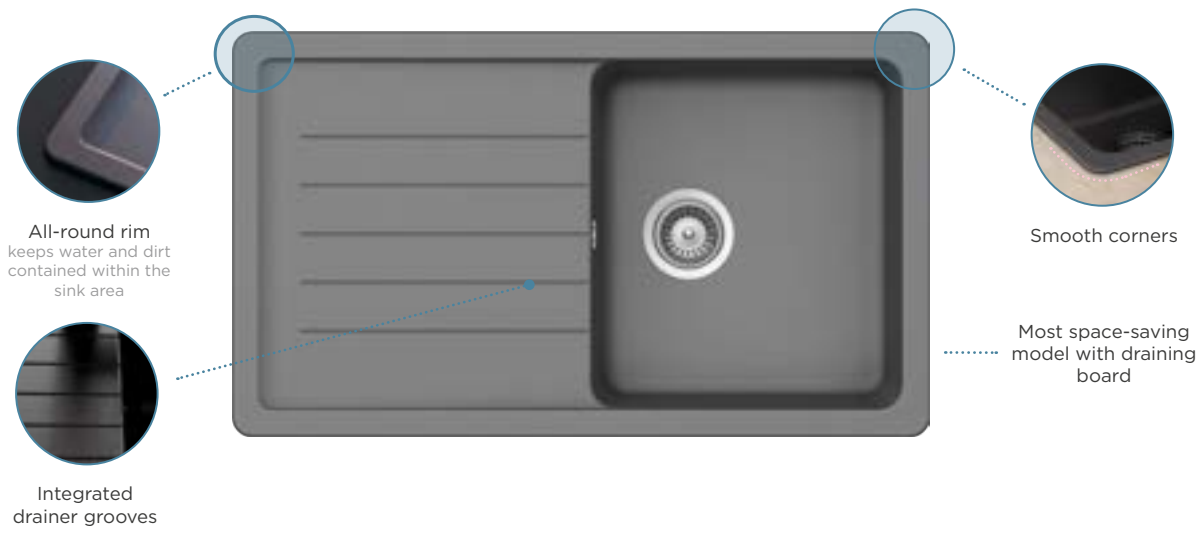

PINEDO

Tap model **Epos** in Chrom on sink model **Pinedo D-100** in Onyx

More accessories on p. 211

Wooden chopping board

(629/044)

Wastecap

Comfopush

Corner bowl