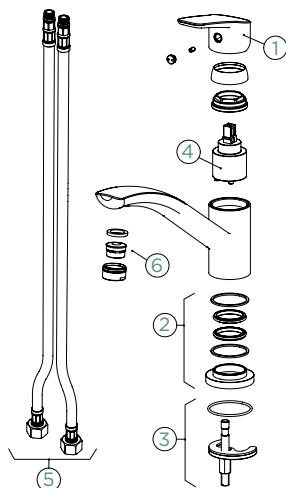

Connecting hose: **450mm**

Swivel range: **360°**

Lever position: **at the top**

Features: **Colour powder-coated**

Connecting hose: **450mm**

Swivel range: **120°**

Lever position: **at the top**

Usable shower hose length: **700mm**

Features: **Backflow preventer, Jet-spray function, Colour powder-coated**

- 1 628790/XXX
- 2 628790/7
- 3 628790/2
- 4 628790/1
- 5 628790/3
- 6 628790/5