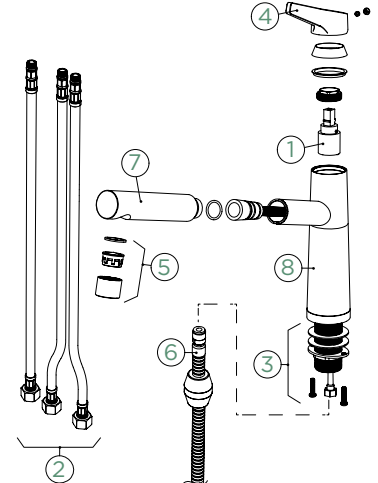

Note: The necessary flow reducer is included in the scope of supply. Additional you can order it separate with the spare part number 628742/9.

Note: The necessary flow reducer is included in the scope of supply. Additional you can order it separate with the spare part number 628742/8.