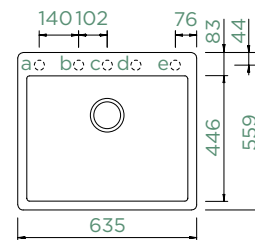

Accessories:

- Automatic drain kit 410057CHR
- Manual drain kit 410056CHR
- Flexible strainer bowl 629739
- Corner bowl 629733
- Samo L CHR 629174CHR
- Samo L EDM 629174EDM
- Samo L WGO 629174WGO
- Samo L COB 629174COB
- Samo L GUB 629174GUB
- Samo L PUR 629174S

TOPMOUNT	UNDERMOUNT
CRISTALITE® BASIC LINE	
● SGTN100XSA GNE	SGTN100XSU GNE
● SGTN100XSA GCR	SGTN100XSU GCR
○ SGTN100XSA GDW	SGTN100XSU GDW

TOPMOUNT	UNDERMOUNT
CRISTALITE® BASIC LINE	
● SGTN100SA GNE	SGTN100SU GNE
● SGTN100SA GCR	SGTN100SU GCR
○ SGTN100SA GDW	SGTN100SU GDW