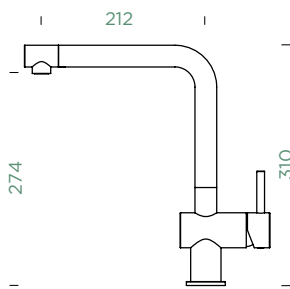

Connecting hose: **450 mm**
Swivel range: **360°**
Lever position: **on the right**
Features: **Colours galvanic (PUR), lacquered**

FIXED SPOUT

PULL-OUT

CT BASIC LINE

● 540000 GNE	540120 GNE
● 540000 GON	540120 GON
● 540000 GAS	540120 GAS
● 540000 GCR	540120 GCR
● 540000 GVA	540120 GVA
● 540000 GDW	540120 GDW