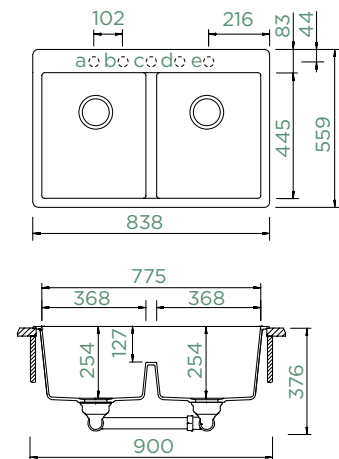

Accessories:

Automatic drain kit 410059CHR

Manual drain kit 410058CHR

Flexible strainer bowl 629739

Corner bowl 629733

Samo L CHR 629174CHR

Samo L EDM 629174EDM

Samo L WGO 629174WGO

Samo L COB 629174COB

Samo L GUB 629174GUB

Samo L PUR 629174S

TOPMOUNT

UNDERMOUNT

CRISTALITE® BASIC LINE

- SGTN100XLA **GNE**
- SGTN100XLA **GCR**
- SGTN100XLA **GDW**

- SGTN100XLU **GNE**
- SGTN100XLU **GCR**
- SGTN100XLU **GDW**

TOPMOUNT

UNDERMOUNT

CRISTALITE® BASIC LINE

- SGTN200A **GNE**
- SGTN200A **GCR**
- SGTN200A **GDW**

- SGTN200U **GNE**
- SGTN200U **GCR**
- SGTN200U **GDW**