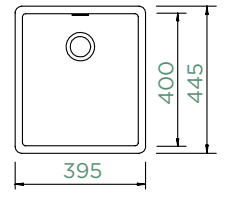

Accessories:

- Automatic drain kit 410051CHR
- Visible Parts in Solid Stainless Steel 400051EDM
- Visible Parts in White Gold 400051WGO
- Visible Parts in Copper 400051COP
- Visible Parts in Copper Brushed 400051COB
- Visible Parts in Gunmetal 400051GUM
- Visible Parts in Gunmetal Brushed 400051GUB
- Visible Parts in Puro 400051PUR
- Manual drain kit 410050CHR
- 2x2 Design Drip Rack 629724S
- 2x2 Design Drip Rack 629724EDM
- Strainer bowl 629111
- Flexible strainer bowl 629739
- Corner bowl 629733
- Silicone Drain Mat 629188

- Silicone Drain Mat Short 629189
- Comfopush, EDM 420016EDM
- Comfopush, CHR 420016CHR
- Amur 629014
- Samo L CHR 629174CHR
- Samo L EDM 629174EDM
- Samo L WGO 629174WGO
- Samo L COB 629174COB
- Samo L GUB 629174GUB
- Samo L PUR 629174S

FLUSHMOUNT

CRISTADUR® CLASSIC LINE

- GREN100SFB PUR
- GREN100SFB MAG
- GREN100SFB STO
- GREN100SFB BRO
- GREN100SFB SIL
- GREN100SFB POL
- GREN100SFB BRY