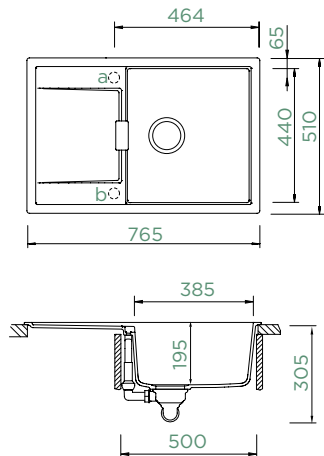

● MOND100SFB PUR
● MOND100SFB MAG
● MOND100SFB STO
● MOND100SFB BRO
● MOND100SFB SIL
○ MOND100SFB POL
● MOND100SFB BRY

MONO D-100

TOPMOUNT/UNDERMOUNT

Cabinet size: **50 cm**
 Inner dimension of the bowl:
385 × 440 × 195 mm
 Installation: **reversible**
 Cut-out size topmount:
745 × 490 mm R10
 Cut-out size undermount:
749 × 494 mm R10
 Worktop for built-in
 dishwasher: **27 mm**
 Finished Drilling: **629004**