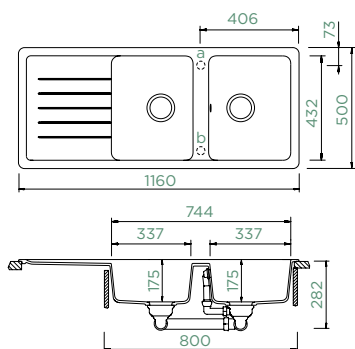

TOLEDO D-200

TOPMOUNT/UNDERMOUNT

Cabinet size: **80 cm**

Inner dimension of the bowl:

337 × 432 × 175 mm

Installation: **reversible**

Cut-out size topmount:

1140 × 480 mm R10

Cut-out size undermount:

1146 × 486 mm R18