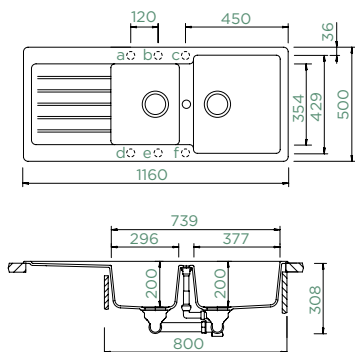

TYPOS D-200

TOPMOUNT/UNDERMOUNT

Cabinet size: **80 cm**
Inner dimension of the bowl:
377 × 429 × 200 mm
Installation: **reversible**
Cut-out size topmount:
1140 × 480 mm R10
Cut-out size undermount:
1146 × 486 mm R10
Worktop for built-in
dishwasher: **22 mm**

Accessories:

- Automatic drain kit 629879
- Manual drain kit 629878
- Chopping board, bamboo 629044
- Flexible strainer bowl 629739
- Corner bowl 629733
- Samo L CHR 629174CHR
- Samo L EDM 629174EDM
- Samo L WGO 629174WGO
- Samo L COB 629174COB
- Samo L GUB 629174GUB
- Samo L PUR 629174S
- Wastecap 628152

TOPMOUNT

UNDERMOUNT

CRISTALITE® BASIC LINE

● TYPD200A GNE	TYPD200U GNE
● TYPD200A GON	TYPD200U GON
● TYPD200A GAS	TYPD200U GAS
● TYPD200A GBT	TYPD200U GBT
● TYPD200A GCR	TYPD200U GCR
● TYPD200A GSA	TYPD200U GSA
● TYPD200A GVA	TYPD200U GVA
● TYPD200A GEV	TYPD200U GEV
○ TYPD200A GDW	TYPD200U GDW