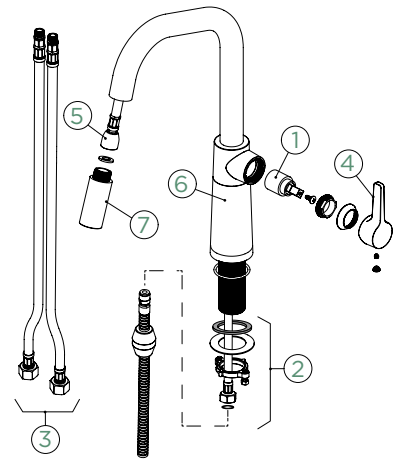

Note: The aerator key is included in the scope of supply.

Note: The aerator key is not included in the scope of supply. It can be ordered with the Art.No. 62878/8.