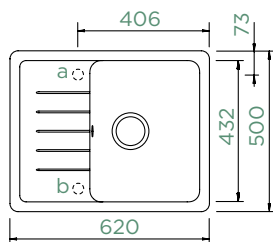

TOLEDO D-100XS

TOPMOUNT/UNDERMOUNT

Cabinet size: **45 cm**
 Inner dimension of the bowl:
335 × 432 × 175 mm
 Installation: **reversible**
 Cut-out size topmount:
600 × 480 mm R10
 Cut-out size undermount:
606 × 486 mm R18