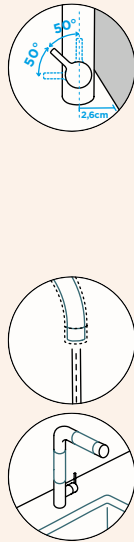

SC-530

PULL-OUT