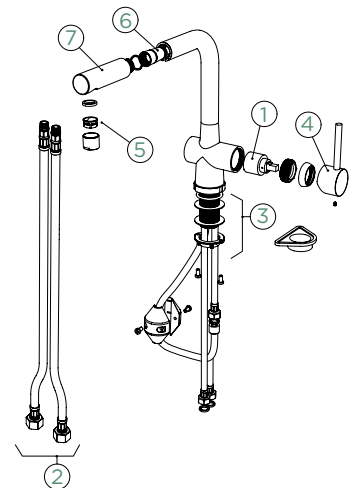

- 1 628741/1
- 2 628740/3
- 3 628781/3
- 4 628781EDM
- 5 628740/5
- 6 628740/4
- 7 628741EDM