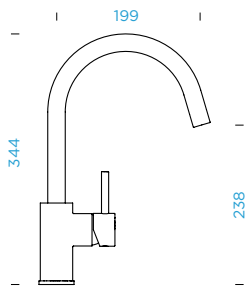

PLUTOS

FIXED SPOUT

PLUTOS

PULL-OUT

Connecting hose: **450 mm**
Swivel range: **360°**
Lever position: **on the right**
Features: **Temperature limiter, Colour lacquered**

FIXED SPOUT

METALLIC

● 589000 CHR

CD CLASSIC LINE

● 589000 PUR

● 589000 MAG

CT BASIC LINE

● 589000 GNE

● 589000 GON

● 589000 GAS

● 589000 GCR

● 589000 GSA

● 589000 GVA

○ 589000 GDW

PULL-OUT

589121 CHR

589121 PUR

589121 MAG

589121 GNE

589121 GON

Connecting hose: **450 mm**
Swivel range: **180°**
Lever position: **on the right**
Usable shower hose length: **400 mm**
Features: **Backflow preventer, Temperature limiter, Colour lacquered**

1. 1 628737/1
2. 2 628736/2
3. 3 628734/3
4. 4 628736XXX
5. 5 628737/5

1. 1 628759/1
2. 2 628738/3
3. 3 628759/2
4. 4 628736XXX
5. 5 628759/5
6. 6 628759/4
7. 7 628759/7