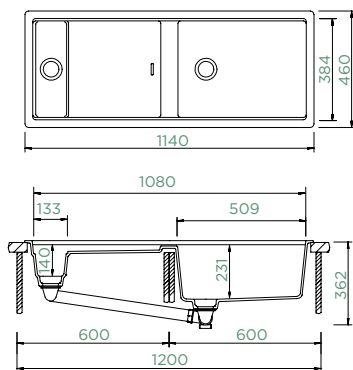

Soap dispenser

Comfopush Corner bowl

PREPSTATION D-150

TOPMOUNT/UNDERMOUNT

Cabinet size: **60 + 60 cm**
 Inner dimension of the bowl:
509 × 384 × 231 mm
 Installation: **fixed**
 Cut-out size topmount:
1120 × 440 mm R10
 Cut-out size undermount:
1080 × 400 mm R10