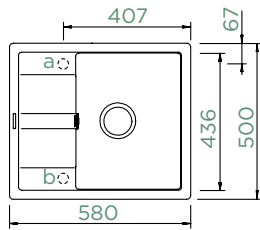

Accessories:

Automatic drain kit 629871

Manual drain kit 629870

Chopping board, bamboo 629044

Flexible strainer bowl 629739

Corner bowl 629733

Wastecap 628152