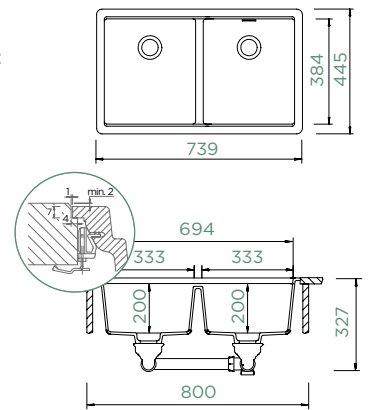

Accessories:

Automatic drain kit 410087CHR

Visible Parts in Solid Stainless Steel

400053EDM

Visible Parts in White Gold

400053WGO

Visible Parts in Copper 400053COP

Visible Parts in Copper Brushed

400053COB

Visible Parts in Gunmetal 400053GUM

Visible Parts in Gunmetal Brushed

400053GUB

Visible Parts in Puro 400053PUR

Manual drain kit 410086CHR

Chopping board, wood 629158

Silicone Drain Mat 629188

Silicone Drain Mat Short 629189

Design Drip Rack 629726S

Design Drip Rack 629726EDM

Design Drip Rack 629726COP

2x2 Design Drip Rack 629738S

2x2 Design Drip Rack 629738EDM

Flexible strainer bowl 629739

Corner bowl 629733

Carrier 629146

Gastronorm Container GN 2/8 629060

Gastronorm Container GN 2/8 629061

Gastronorm Container GN 2/3 629063

Comfopush, EDM 420016EDM

Comfopush, CHR 420016CHR

Amur 629014

Samo L CHR 629174CHR

Samo L EDM 629174EDM

Samo L WGO 629174WGO

Samo L COB 629174COB

Samo L GUB 629174GUB

Samo L PUR 629174S

TOPMOUNT

UNDERMOUNT

CRISTADUR® CLASSIC LINE

- GREN200A PUR
- GREN200A MAG
- GREN200A STO
- GREN200A BRO
- GREN200A SIL
- GREN200A POL
- GREN200A BRY

- GREN200U PUR
- GREN200U MAG
- GREN200U STO
- GREN200U BRO
- GREN200U SIL
- GREN200U POL
- GREN200U BRY

FLUSHMOUNT

CRISTADUR® CLASSIC LINE

- GREN200FB PUR
- GREN200FB MAG
- GREN200FB STO
- GREN200FB BRO
- GREN200FB SIL
- GREN200FB POL
- GREN200FB BRY