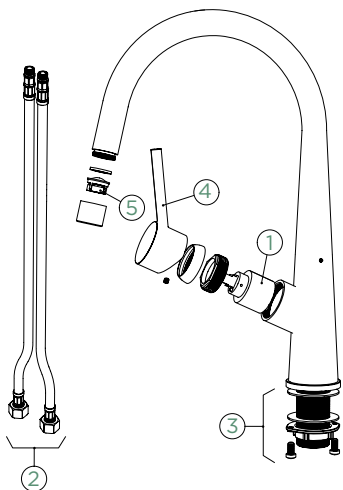

CONOS

FIXED SPOUT

CONOS

PULL-OUT

Connecting hose: **800 mm**
Swivel range: **360°**
Lever position: **on the right**
Features: **Ultra-quiet aerator**

FIXED SPOUT

PULL-OUT

METALLIC

● 528000 EDM

528120 EDM

Connecting hose: **800 mm**
Swivel range: **130°**
Lever position: **on the right**
Usable shower hose length: **550 mm**
Features: **Backflow preventer, Ultra-quiet aerator**

- 1 628741/1
- 2 628740/3
- 3 628740/2
- 4 628793EDM
- 5 628740/5

- 1 628741/1
- 2 628740/3
- 3 628740/2
- 4 628793EDM
- 5 628740/5
- 6 628742EDM