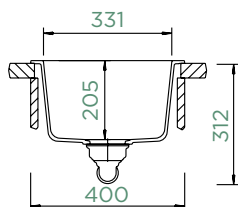

Cabinet size: **40 cm**

Inner dimension of the bowl:

331 × 331 × 205 mm

Installation: **fixed**

Cut-out size topmount:

380 × 380 mm R10

Cut-out size undermount:

376 × 376 mm R10