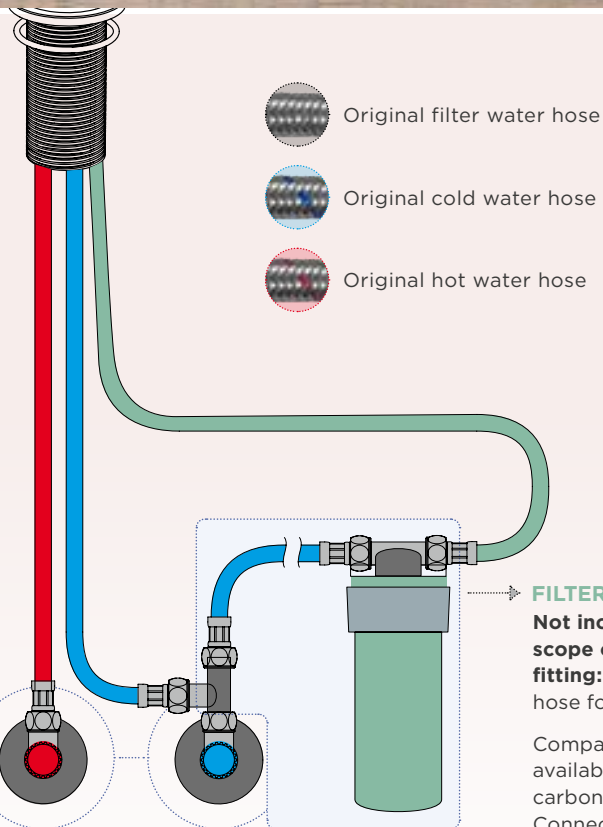

Recommendation:
Coarse particle filter
SF-100

Not included in the Schock scope of delivery of the fitting: Filter incl. adapter and hose for the cold water pipe.

Compatible with commercially available filter systems (e.g. carbon block/osmosis filter). Connection hose 3/8 inch.