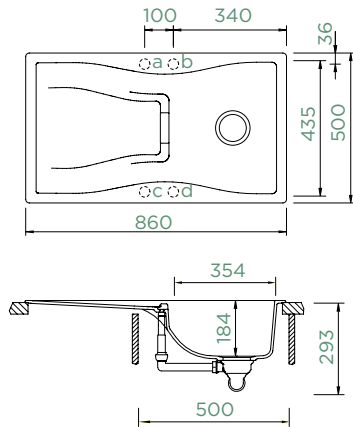

WATERFALL D-100

TOPMOUNT/UNDERMOUNT

Cabinet size: **50 cm**
Inner dimension of the bowl:
354 × 435 × 184 mm
Installation: **reversible**
Cut-out size topmount:
840 × 480 mm R10
Cut-out size undermount:
846 × 486 mm R10
Worktop for built-in
dishwasher: **25 mm**

Accessories:

- Automatic drain kit 410077CHR
- Visible Parts in Solid Stainless Steel 400077EDM
- Visible Parts in White Gold 400077WGO
- Visible Parts in Copper 400077COP
- Visible Parts in Copper Brushed 400077COB
- Visible Parts in Gunmetal 400077GUM
- Visible Parts in Gunmetal Brushed 400077GUB
- Visible Parts in Puro 400077PUR
- Manual drain kit 410076CHR
- Chopping board, bamboo 629044
- Design Drip Rack 629725S
- Design Drip Rack 629725EDM
- Design Drip Rack 629725COP

- 2x2 Design Drip Rack 629724EDM
- 2x2 Design Drip Rack 629724S
- Flexible strainer bowl 629739
- Corner bowl 629733
- Comfopush, EDM 420016EDM
- Comfopush, CHR 420016CHR
- Amur 629014
- Samo L CHR 629174CHR
- Samo L EDM 629174EDM
- Samo L WGO 629174WGO
- Samo L COB 629174COB
- Samo L GUB 629174GUB
- Samo L PUR 629174S
- Wastecap 628152

TOPMOUNT

UNDERMOUNT

CRISTADUR® CLASSIC LINE

- WATD100A PUR
- WATD100A MAG
- WATD100A STO
- WATD100A BRO
- WATD100A SIL
- WATD100A POL
- WATD100A BRY

- WATD100U PUR
- WATD100U MAG
- WATD100U STO
- WATD100U BRO
- WATD100U SIL
- WATD100U POL
- WATD100U BRY