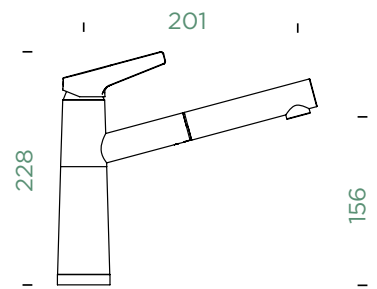

CT BASIC LINE

● 554003 GNE	554123 GNE
● 554003 GON	554123 GON
● 554003 GAS	554123 GAS
● 554003 GBT	554123 GBT
● 554003 GCR	554123 GCR
● 554003 GSA	554123 GSA
● 554003 GVA	554123 GVA
● 554003 GEV	554123 GEV
○ 554003 GDW	554123 GDW

Connecting hose: **450 mm**
Swivel range: **120°**
Lever position: **at the top**
Usable shower hose length: **350 mm**
Features: **Version in chrome with sleeves**

1. 1 628805/1
2. 2 628805/2
3. 3 628793/3
4. 4 628805/4
5. 5 628791/5
6. 6 628805/6
7. 7 628792/5
8. 8 5..22075XX