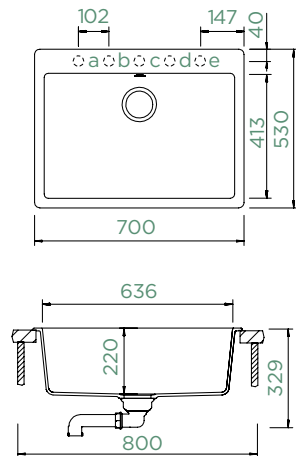

636 × 413 × 220 mm

Installation: **fixed**

Cut-out size topmount:

680 × 510 mm R10

Cut-out size undermount:

684 × 514 mm R18

Accessories:

Automatic drain kit 410061CHR
Visible Parts in Solid Stainless Steel
 400061EDM
Visible Parts in White Gold
 400061WGO
Visible Parts in Copper 400061COP
Visible Parts in Copper Brushed
 400061COB
Visible Parts in Gunmetal 400061GUM
Visible Parts in Gunmetal Brushed
 400061GUB
Visible Parts in Puro 400061PUR
Manual drain kit 410060CHR
Silicone Drain Mat 629188
Silicone Drain Mat Short 629189