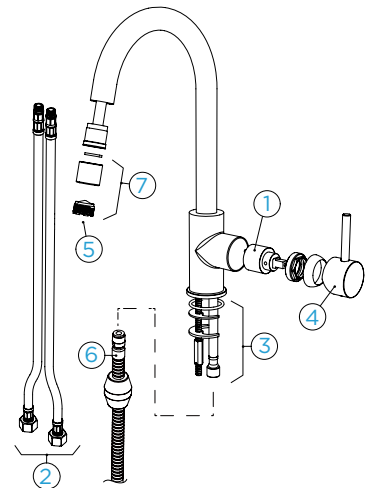

PLUTOS

FIXED SPOUT

PLUTOS

PULL-OUT

Connecting hose: **450 mm**
Swivel range: **360°**
Lever position: **on the right**
Features: **Temperature limiter, Colour lacquered**

FIXED SPOUT

METALLIC

● 589000 CHR

CD CLASSIC LINE

● 589000 PUR

● 589000 MAG

CT BASIC LINE

● 589000 GNE

● 589000 GON

● 589000 GAS

● 589000 GCR

● 589000 GSA

● 589000 GVA

○ 589000 GDW

PULL-OUT

589121 CHR

589121 PUR

589121 MAG

589121 GNE

589121 GON

Connecting hose: **450 mm**
Swivel range: **180°**
Lever position: **on the right**
Usable shower hose length: **400 mm**
Features: **Backflow preventer, Temperature limiter, Colour lacquered**

1. 1 628737/1
2. 2 628736/2
3. 3 628734/3
4. 4 628736XXX
5. 5 628737/5

1. 1 628759/1
2. 2 628738/3
3. 3 628759/2
4. 4 628736XXX
5. 5 628759/5
6. 6 628759/4
7. 7 628759/7