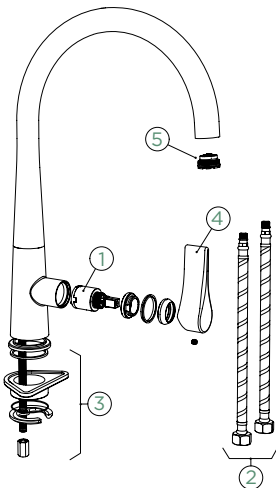

SCHOCK

GOTA

FIXED SPOUT

GOTA

PULL-OUT

Connecting hose: **450 mm**
 Swivel range: **360°**
 Lever position: **on the right**
 Features: **Colour lacquered**

- 1 628745/1
- 2 628745/2
- 3 628745/3
- 4 628745/X
- 5 628745/5