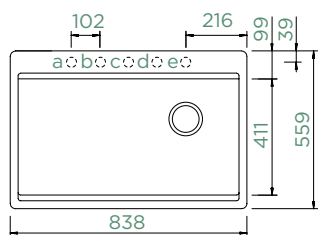

Cabinet size: **90 cm**

Inner dimension of the bowl:

782 × 411 × 254 mm

Installation: **fixed**

Cut-out size topmount:

824 × 545 mm R10

Cut-out size undermount:

789 × 459 mm R12