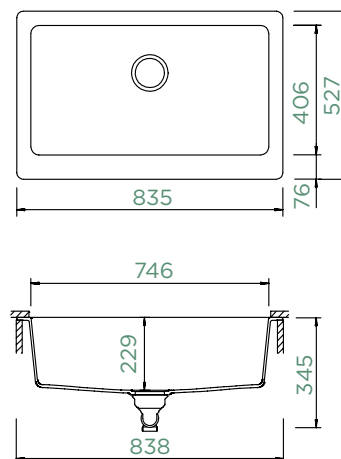

VILLA M-100L

UNDERMOUNT

Cabinet size: **90 cm**
Inner dimension of the bowl:
746 × 406 × 229 mm
Installation: **fixed**
Cut-out size undermount:
754 × 422 mm R25