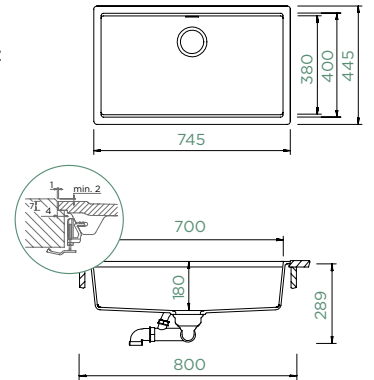

KIRUNA N-100XL

FLUSHMOUNT

NEW

Cabinet size: **80 cm**
 Inner dimension of the bowl:
700 × 400 × 180 mm
 Installation: **fixed**
 Cut-out size flushmount:
747 × 447 mm R21

Accessories:

- Automatic drain kit 410055CHR
- Visible Parts in Solid Stainless Steel 400055EDM
- Visible Parts in White Gold 400055WGO
- Visible Parts in Copper 400055COP
- Visible Parts in Copper Brushed 400055COB
- Visible Parts in Gunmetal 400055GUM
- Visible Parts in Gunmetal Brushed 400055GUB
- Visible Parts in Puro 400055PUR
- Manual drain kit 410054CHR
- Chopping board, wood 629158
- Silicone Drain Mat 629188
- Silicone Drain Mat Short 629189
- Design Drip Rack 629726S
- Design Drip Rack 629726EDM
- Design Drip Rack 629726COP
- 2x2 Design Drip Rack 629738S