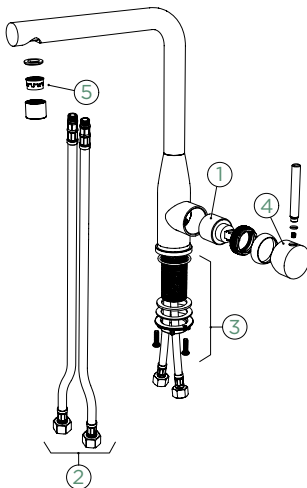

SCHOCK

KETO

FIXED SPOUT

KETO

PULL-OUT

Connecting hose: **450 mm**
Swivel range: **360°**
Lever position: **on the right**
Features: **Ultra-quiet aerator, Colours PVD, galvanic (PUR)**

FIXED SPOUT | PULL-OUT

METALLIC	
● 518000 EDM	518120 EDM
● 518000 WGO	518120 WGO
● 518000 COP*	518120 COP*
● 518000 COB	518120 COB
● 518000 GUM*	518120 GUM*
● 518000 GUB	518120 GUB

CD CLASSIC LINE

● 518027 PUR	518127 PUR

*Copper + Gunmetal will be replaced by the brushed variants on 01.09.2025

Connecting hose: **450 mm**
Swivel range: **180°**
Lever position: **on the right**
Usable shower hose length: **350 mm**
Features: **Backflow preventer, Ultra-quiet aerator, Colours PVD, galvanic (PUR)**

- 1 628778/1
- 2 628748/2
- 3 628778/2
- 4 628748/XXX
- 5 628740/5

- 1 628778/1
- 2 628749/2
- 3 628780/2
- 4 628789/XXX
- 5 628740/5
- 6 628789/8
- 7 628778/7XXX