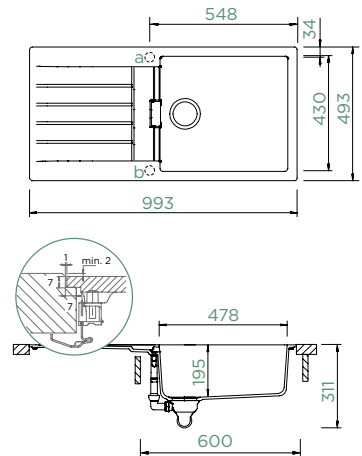

Accessories:

Automatic drain kit 410077CHR

Visible Parts in Solid Stainless Steel

400077EDM

Visible Parts in White Gold

400077WGO

Visible Parts in Copper 400077COP

Visible Parts in Copper Brushed

400077COB

Visible Parts in Gunmetal 400077GUM

Visible Parts in Gunmetal Brushed

400077GUB

Visible Parts in Puro 400077PUR

Manual drain kit 410076CHR

Chopping board, bamboo 629044

Design Drip Rack 629725S

Design Drip Rack 629725EDM

Design Drip Rack 629725COP

2x2 Design Drip Rack 629724S

2x2 Design Drip Rack 629724EDM

Flexible strainer bowl 629739

Corner bowl 629733

Comfopush, EDM 420016EDM

Comfopush, CHR 420016CHR

Wastecap 628152

TOPMOUNT

UNDERMOUNT

CRISTADUR® CLASSIC LINE

- SIGD100LA PUR
- SIGD100LA MAG
- SIGD100LA STO
- SIGD100LA BRO
- SIGD100LA SIL
- SIGD100LA POL

- SIGD100LU PUR
- SIGD100LU MAG
- SIGD100LU STO
- SIGD100LU BRO
- SIGD100LU SIL
- SIGD100LU POL

FLUSHMOUNT

CRISTADUR® CLASSIC LINE

- SIGD100LFB PUR
- SIGD100LFB MAG
- SIGD100LFB STO
- SIGD100LFB BRO
- SIGD100LFB SIL
- SIGD100LFB POL