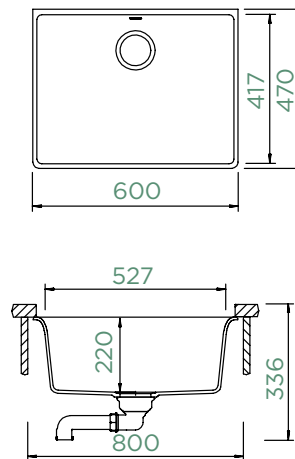

Accessories:

- Automatic drain kit 410061CHR
- Manual drain kit 410060CHR
- Silicone Drain Mat 629188
- Silicone Drain Mat Short 629189
- Flexible strainer bowl 629739
- Corner bowl 629733
- Comfopush, EDM 420016EDM
- Comfopush, CHR 420016CHR
- Amur 629014
- Samo L CHR 629174CHR
- Samo L EDM 629174EDM
- Samo L WGO 629174WGO
- Samo L COB 629174COB
- Samo L GUB 629174GUB

Samo L PUR 629174S
Wastecap 628152

UNDERMOUNT

CRISTALITE® BASIC LINE

- GEMN100YU GNE
- GEMN100YU GON
- GEMN100YU GAS
- GEMN100YU GBT
- GEMN100YU GCR
- GEMN100YU GSA
- GEMN100YU GVA
- GEMN100YU GEV
- GEMN100YU GDW