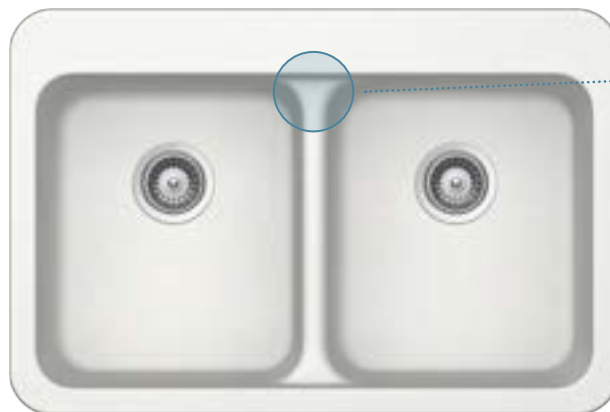

N-200

Smooth contours
and smooth corners
that are even easier to clean

Deep bowl
e.g. for filling tall vases or pots & pans

More accessories on p. 211

Silicone drain
mat

Wastecap

Soap dispenser

Flexible
strainer bowl