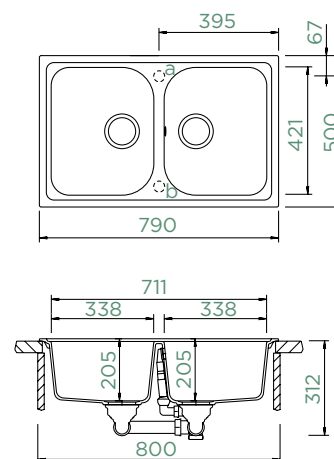

Accessories:

Automatic drain kit 629875

Manual drain kit 629874

Chopping board, bamboo 629044

Wastecap 628152

Flexible strainer bowl 629739

TOPMOUNT

UNDERMOUNT

CRISTALITE® BASIC LINE

● VIOD200A GNE	VIOD200U GNE
● VIOD200A GON	VIOD200U GON
● VIOD200A GAS	VIOD200U GAS
● VIOD200A GBT	VIOD200U GBT
● VIOD200A GCR	VIOD200U GCR
● VIOD200A GSA	VIOD200U GSA
● VIOD200A GVA	VIOD200U GVA
● VIOD200A GEV	VIOD200U GEV
○ VIOD200A GDW	VIOD200U GDW

TOPMOUNT

UNDERMOUNT

CRISTALITE® BASIC LINE

● VION200SA GNE	VION200SU GNE
● VION200SA GON	VION200SU GON
● VION200SA GAS	VION200SU GAS
● VION200SA GBT	VION200SU GBT
● VION200SA GCR	VION200SU GCR
● VION200SA GSA	VION200SU GSA
● VION200SA GVA	VION200SU GVA
● VION200SA GEV	VION200SU GEV
○ VION200SA GDW	VION200SU GDW