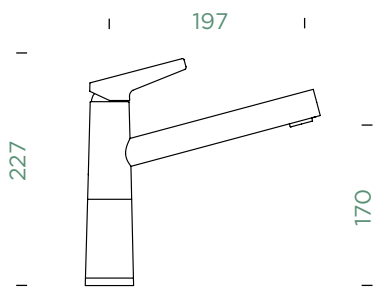

Connecting hose: **600 mm**

Swivel range: **360°**

Lever position: **at the top**

Features: **Version in chrome with sleeves**

FIXED SPOUT

PULL-OUT

CD CLASSIC LINE

● 554000 PUR	554120 PUR
● 554000 MAG	554120 MAG
● 554000 STO	554120 STO
● 554000 BRO	554120 BRO
● 554000 SIL	554120 SIL
○ 554000 POL	554120 POL
● 554000 BRY	554120 BRY

CD GREEN LINE

○ 554000 DAY	554120 DAY
● 554000 DSK	554120 DSK
● 554000 NGT	554120 NGT
● 554000 TWI	554120 TWI
● 554000 IVY	554120 IVY

CT BASIC LINE

● 554000 GNE	554120 GNE
● 554000 GON	554120 GON
● 554000 GAS	554120 GAS
● 554000 GBT	554120 GBT
● 554000 GCR	554120 GCR
● 554000 GSA	554120 GSA
● 554000 GVA	554120 GVA
● 554000 GEV	554120 GEV
○ 554000 GDW	554120 GDW