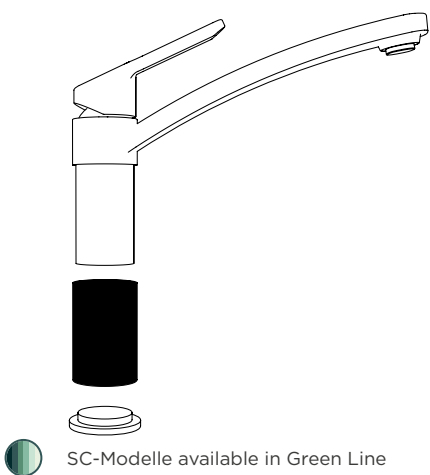

SCHOCK
Mixer Taps

Coloured Mixer Taps

SLEEVE TECHNOLOGY

SC-Modelle available in Green Line

COLOUR COATED

The perfect match for our black sinks aLP visible parts

SPECIAL FEATURES

PVD-COATED