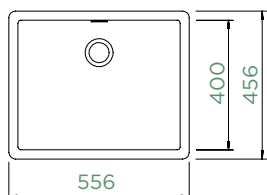

Accessories:

- Automatic drain kit 410051CHR
- Visible Parts in Solid Stainless Steel 400051EDM
- Visible Parts in White Gold 400051WGO
- Visible Parts in Copper 400051COP
- Visible Parts in Copper Brushed 400051COB
- Visible Parts in Gunmetal 400051GUM
- Visible Parts in Gunmetal Brushed 400051GUB
- Visible Parts in Puro 400051PUR
- Manual drain kit 410050CHR
- 2x2 Design Drip Rack 629724S
- 2x2 Design Drip Rack 629724EDM
- Strainer bowl 629111

- Flexible strainer bowl 629739
- Corner bowl 629733
- Silicone Drain Mat 629188
- Silicone Drain Mat Short 629189
- Comfopush, EDM 420016EDM
- Comfopush, CHR 420016CHR
- Amur 629014
- Samo L CHR 629174CHR
- Samo L EDM 629174EDM
- Samo L WGO 629174WGO
- Samo L COB 629174COB
- Samo L GUB 629174GUB
- Samo L PUR 629174S

TOPMOUNT

UNDERMOUNT

CRISTADUR® CLASSIC LINE

- GREN100LA PUR
- GREN100LA MAG
- GREN100LA STO
- GREN100LA BRO
- GREN100LA SIL
- GREN100LA POL
- GREN100LA BRY

- GREN100LU PUR
- GREN100LU MAG
- GREN100LU STO
- GREN100LU BRO
- GREN100LU SIL
- GREN100LU POL
- GREN100LU BRY