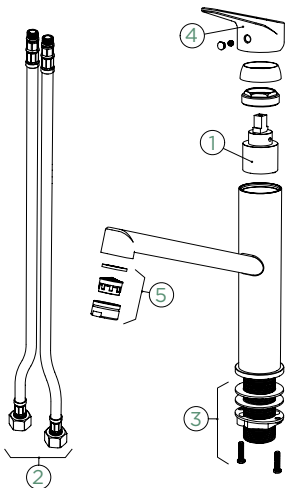

METIS

PULL-OUT

FIXED SPOUT

PULL-OUT

METALLIC

- 526000 CHR
- 526000 EDO

- 526120 CHR
- 526120 EDO