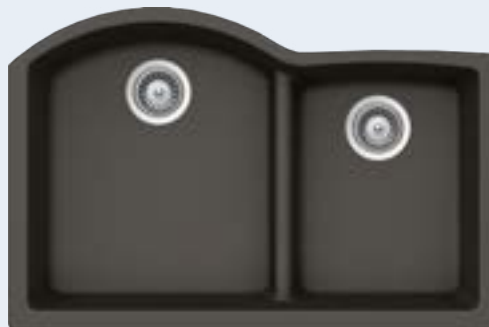

CREST N-175Y

UNDERMOUNT

Cabinet size: **90 cm**

Inner dimension of the bowl:

422 x 491 x 254 mm

Installation: **fixed**

Cut-out size undermount:

according to template