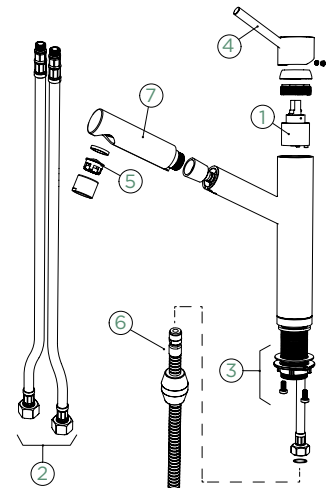

Note: The explosion drawing shows high pressure tap (529000...) including the spare parts. For the low pressure tap (529003...) other spare parts are necessary.

Note: The explosion drawing shows high pressure tap (529120...) including the spare parts. For the low pressure tap (529123...) other spare parts are necessary.