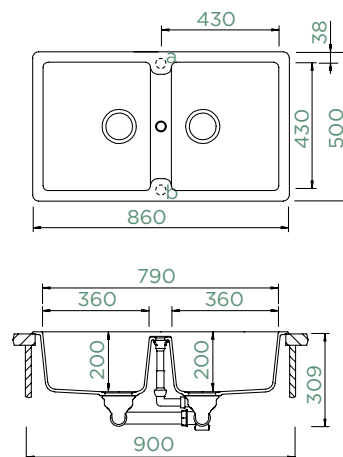

TYPOS N-200

TOPMOUNT/UNDERMOUNT

Cabinet size: **90 cm**
Inner dimension of the bowl:
360 × 430 × 200 mm
Installation: **reversible**
Cut-out size topmount:
840 × 480 mm R10
Cut-out size undermount:
846 × 486 mm R10