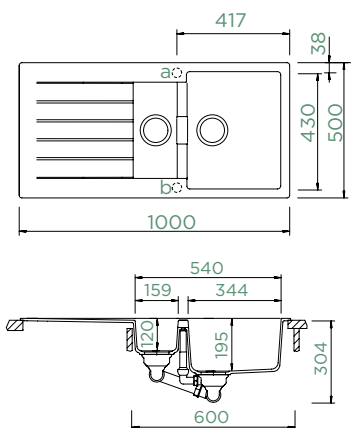

SIGNUS D-150

TOPMOUNT/UNDERMOUNT

Cabinet size: **60 cm**
 Inner dimension of the bowl:
344 × 430 × 195 mm
 Installation: **reversible**
 Cut-out size topmount:
980 × 480 mm R10
 Cut-out size undermount:
986 × 486 mm R10
 Worktop for built-in
 dishwasher: **15 mm**