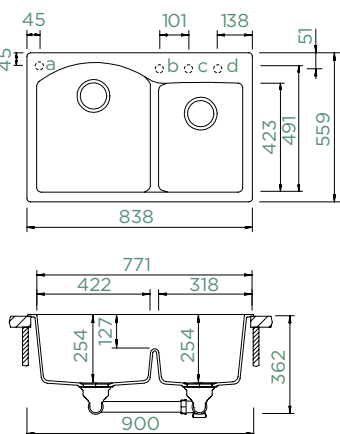

Cabinet size: **90 cm**

Inner dimension of the bowl:

422 x 491 x 254 mm

Installation: **fixed**

Cut-out size topmount:

819 x 539 mm R10

Cut-out size undermount:

according to template