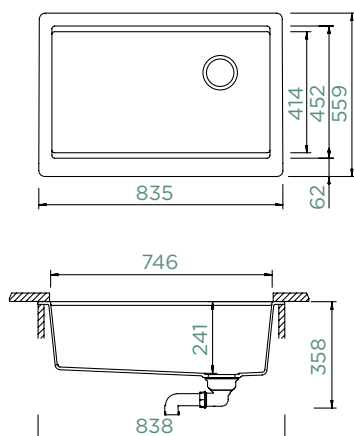

Accessories:

Automatic drain kit 410057CHR

Manual drain kit 410056CHR

Flexible strainer bowl 629739

Samo L CHR 629174CHR

Samo L EDM 629174EDM

Samo L WGO 629174WGO

Samo L COB 629174COB

Samo L GUB 629174GUB

Samo L PUR 629174S

UNDERMOUNT

CRISTALITE® BASIC LINE

- MNSM100LU GNE
- MNSM100LU GDW