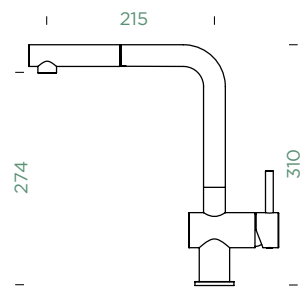

Connecting hose: **450 mm**
Swivel range: **180°**
Lever position: **on the right**
Usable shower hose length: **350 mm**
Features: **Backflow preventer, Colours galvanic (PUR), lacquered**

1. 1 628737/1
2. 2 628804/2
3. 3 628736/2
4. 4 628736XXX
5. 5 628741/5XXX

1. 1 628737/1
2. 2 628759/3
3. 3 628736/2
4. 4 628736XXX
5. 5 628741/5XXX
6. 6 628736/6
7. 7 628739XXX