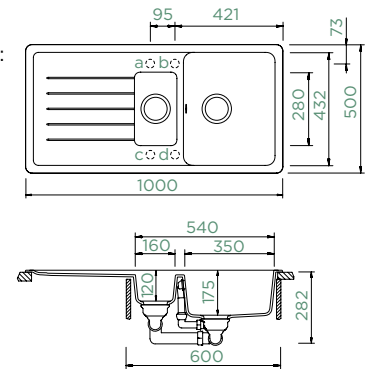

Accessories:

Automatic drain kit 410063CHR
Visible Parts in Solid Stainless Steel 400063EDM
Visible Parts in White Gold 400063WGO
Visible Parts in Copper 400063COP
Visible Parts in Copper Brushed 400063COB
Visible Parts in Gunmetal 400063GUM
Visible Parts in Gunmetal Brushed 400063GUB
Visible Parts in Puro 400063PUR
Manual drain kit 410062CHR
Chopping board, bamboo 629044
Design Drip Rack 629725S
Design Drip Rack 629725EDM
Design Drip Rack 629725COP

2x2 Design Drip Rack 629724S
2x2 Design Drip Rack 629724EDM
Flexible strainer bowl 629739
Corner bowl 629733
Comfopush, EDM 420016EDM
Comfopush, CHR 420016CHR
Amur 629014
Samo L CHR 629174CHR
Samo L EDM 629174EDM
Samo L WGO 629174WGO
Samo L COB 629174COB
Samo L GUB 629174GUB
Samo L PUR 629174S
Wastecap 628152

TOPMOUNT

UNDERMOUNT

CRISTADUR® CLASSIC LINE

- TOLD150A PUR
- TOLD150A MAG
- TOLD150A STO
- TOLD150A BRO
- TOLD150A SIL
- TOLD150A POL

- TOLD150U PUR
- TOLD150U MAG
- TOLD150U STO
- TOLD150U BRO
- TOLD150U SIL
- TOLD150U POL