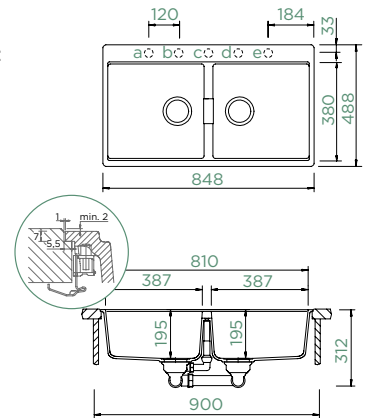

HORIZONT N-200

FLUSHMOUNT

Cabinet size: **90 cm**
Inner dimension of the bowl:
387 × 380 × 195 mm
Installation: **fixed**
Cut-out size flushmount:
850 × 490 mm R13