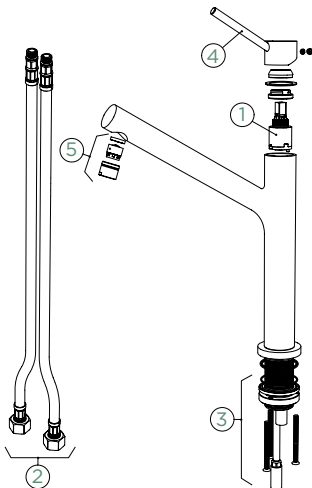

The taps in the colours WGO, COP, COB, GUM aLP GUB will be delivered completely colored. For the colours PUR aLP MAG the socket, the haLPle aLP the aerator housing will be delivered in chrome colour.