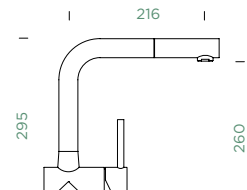

SCHOCK

LAIOS W

FIXED SPOUT

LAIOS W

PULL-OUT

FIXED SPOUT

PULL-OUT

METALLIC

● 517005 EDM

517125 EDM

Connecting hose: **800 mm**
Swivel range: **360°**
Lever position: **on the right**
Features: **WiLPow mixer tap, Ultra-quiet aerator**

Connecting hose: **800 mm**
Swivel range: **360°**
Lever position: **on the right**
Usable shower hose length: **750 mm**
Features: **Backflow preventer, WiLPow mixer tap, Ultra-quiet aerator**

- 1 628741/1
- 2 628740/3
- 3 628781/3
- 4 628781EDM
- 5 628740/5

- 1 628741/1
- 2 628740/3
- 3 628781/3
- 4 628781EDM
- 5 628740/5
- 6 628740/4
- 7 628741EDM