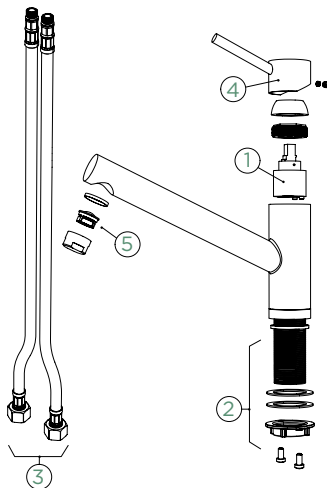

ALTOS S

FIXED SPOUT

ALTOS S

PULL-OUT

Connecting hose: **800 mm**
Swivel range: **360°**
Lever position: **at the top**
Features: **Ultra-quiet aerator, Colour galvanic (PUR)**

FIXED SPOUT	PULL-OUT
METALLIC	
● 530000 EDM	530120 EDM
CD CLASSIC LINE	
● 530000 PUR	530120 PUR

Connecting hose: **800 mm**
Swivel range: **120°**
Lever position: **at the top**
Usable shower hose length: **750 mm**
Features: **Backflow preventer, Ultra-quiet aerator, Colour galvanic (PUR)**

- 1 628740/1
- 2 628740/2
- 3 628740/3
- 4 628740XXX
- 5 628740/5

- 1 628740/1
- 2 628740/2
- 3 628740/3
- 4 628740XXX
- 5 628740/4
- 6 628741XXX
- 7 628740/5