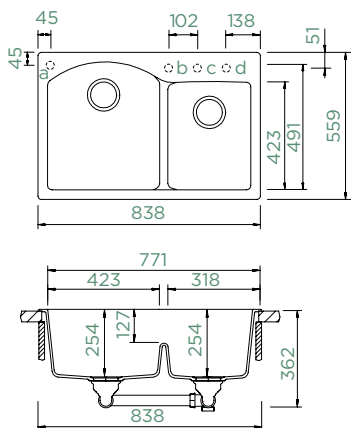

423 × 491 × 254 mm

Installation: **fixed**

Cut-out size topmount:

819 × 539 mm R10

Cut-out size undermount:

771 × 491 mm R16

Accessories:

Automatic drain kit 410059CHR