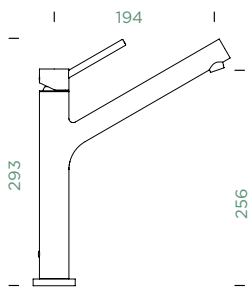

- 1 628791/7
- 2 628790/XXX
- 3 628791/CHR
- 4 628791/2
- 5 628790/1
- 6 628791/3
- 7 628791/6
- 8 628791/4

Note: The aerator key is included in the scope of supply.

DION

FIXED SPOUT

Connecting hose: **500 mm**
 Swivel range: **120°**
 Lever position: **at the top**
 Features: **Colours PVD, powder-coated**