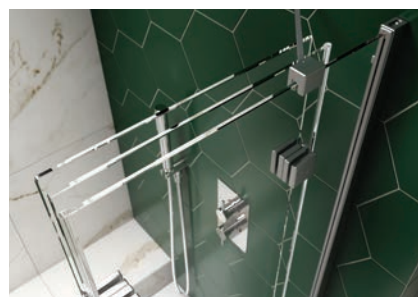

Three panel in closed position

All **inspire** multi-panel bath screens are handed, please specify left or right hand fixing when ordering.