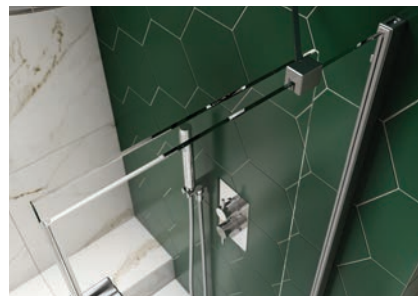

Chrome right hand two panel in-fold bathscreen

Two panel in closed position