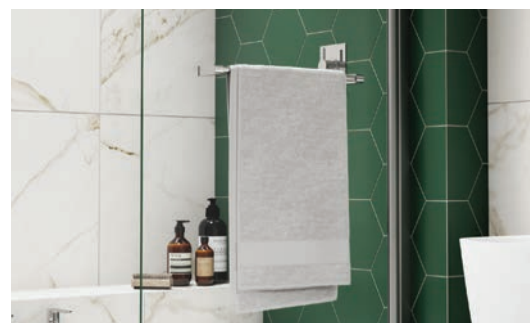

Chrome right hand single panel bathscreen

Optional towel rail