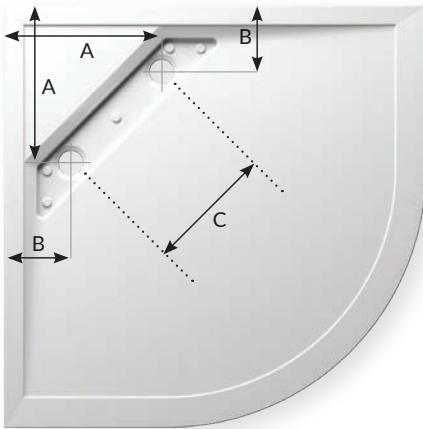

With the unique connect2 design even Quadrant and the Kudos unique Full Curve shape trays have the ability to avoid joists.

A revolution in shower tray design

Waste Locations

Square & Rectangular shower trays

Position of waste holes relative to the centre of each tray. **All sizes: A - 95mm B - 100mm**

Quadrant & Full Curve shower trays

Position of waste holes in relation to the 90° angle corner.

All sizes: A - 336mm B - 142mm C - 275mm