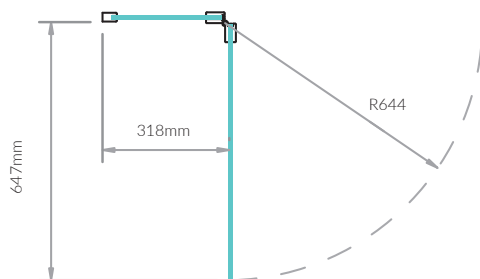

Featuring a 305mm fixed panel that is permanently sealed to the bath and providing absolute showering protection. The larger 645mm panel opens out to allow access to shower controls and cleaning.

With Click-to-Lock hinges holding the screen in position, Out-Swing Bath Screens are also available with an integrated rail so you can keep your towel conveniently within reach.

Features & Benefits:

- + 6mm or 8mm glass options
- + Optional towel rail
- + Click-to-Lock hinges
- + SmartSeal technology
- + Lifetime Guarantee
- + Toughened safety glass with Lifeshield™ protection
- + Adjustment for out of true walls

Codes & Demsions

Bath Screens	Chrome Product Code	Matt Black Product Code
Two Panel Out-Swing 6mm - LH	4BASC2PFOUHLHS	4BASC2PFOUHLHSMBK
Two Panel Out-Swing 6mm - RH	4BASC2PFOURHS	4BASC2PFOURHSMBK
Two Panel Out-Swing 6mm - including towel rail - LH	4BASC2PO6L	4BASC2PO6LMBK
Two Panel Out-Swing 6mm - including towel rail - RH	4BASC2PO6R	4BASC2PO6RMBK
Two Panel Out-Swing 8mm - LH	4BASC2PO8NHL	-
Two Panel Out-Swing 8mm - RH	4BASC2PO8NHR	-
Two Panel Out-Swing 8mm - including towel rail - LH	4BASC2PO8L	-
Two Panel Out-Swing 8mm - including towel rail - RH	4BASC2PO8R	-

Note: Kudos Bath screens are designed to fit on most standard straight edge baths. For best performance and water retention all fixed and moving panels should be parallel to the inner edge of the bath.

Overhead Diagram

Dimensions: H: 1500mm x W: 950mm

All **inspire** multi panel bath screens are handed, please specify left or right hand fixing when ordering.