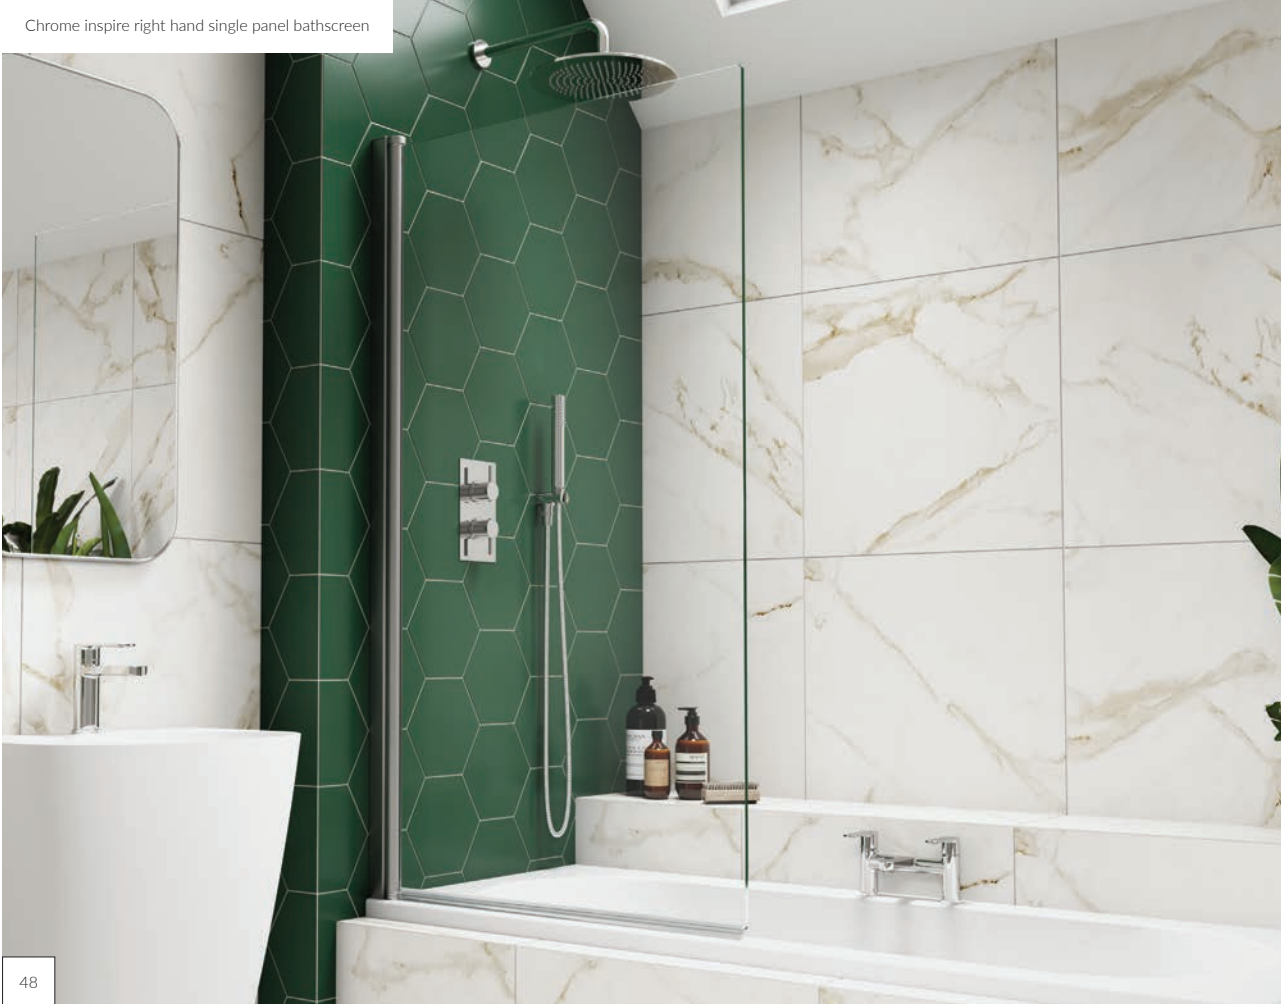

inspire

Bathscreen collection

Characterised by minimalist frameless design and innovative technologies including click-to-lock hinges to hold your screen in place and our unique.

SmartSeal Technology, available in single, two, three and four panel options. Featuring toughened safety glass throughout, our 6mm range is now available in either a chrome or matt black finish.