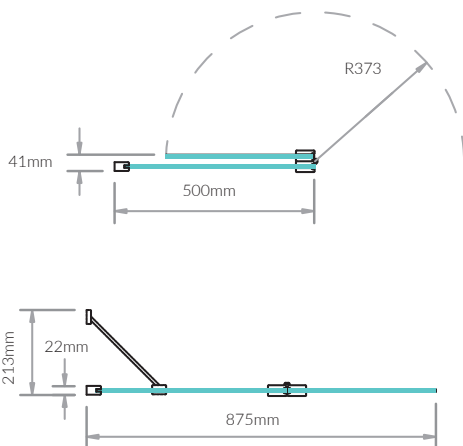

inspire

Two panel in-fold screens

Kudos Two Panel In-Fold Screens feature a 500mm fixed panel that is permanently fixed to the bath and a smaller 375mm in-folding panel which sits behind the fixed panel when not in use, allowing easy access to the bath.

When in use the two panels provide a generous 875mm showering area. High quality Click-to-Lock hinges secure the screen so it is positioned along the inner edge of the bath.

Features & Benefits:

- + 6mm or 8mm glass options
- + Optional towel rail
- + Click-to-Lock hinges
- + SmartSeal technology
- + Lifetime Guarantee
- + Toughened safety glass with Lifeshield™ protection
- + Adjustment for out of true walls

Codes & Demsions

Bath Screens	Chrome Product Code	Matt Black Product Code
Two Panel In-Fold 6mm - LH	4BASCDUOLHS	4BASCDUOLHSMBK
Two Panel In-Fold 6mm - RH	4BASCDUORHS	4BASCDUORHSMBK
Two Panel In-Fold 8mm - LH	4BASCDUO8LH	-
Two Panel In-Fold 8mm - RH	4BASCDUO8RH	-

Note: Kudos Bath screens are designed to fit on most standard straight edge baths. For best performance and water retention all fixed and moving panels should be parallel to the inner edge of the bath.

All **inspire** multi-panel bath screens are handed, please specify left or right hand fixing when ordering.

Overhead Diagram

Dimensions: H: 1500mm x W: 875mm