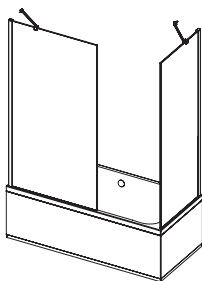

1. **Corner**
   1 x Glass Panel (Front)
   1 x Glass Panel (End)
   2 x Wall Post
   1 x Front Panel Fixing Kit*
   1 x Side Panel Fixing Kit*
   *Standard, Ceiling or Angled