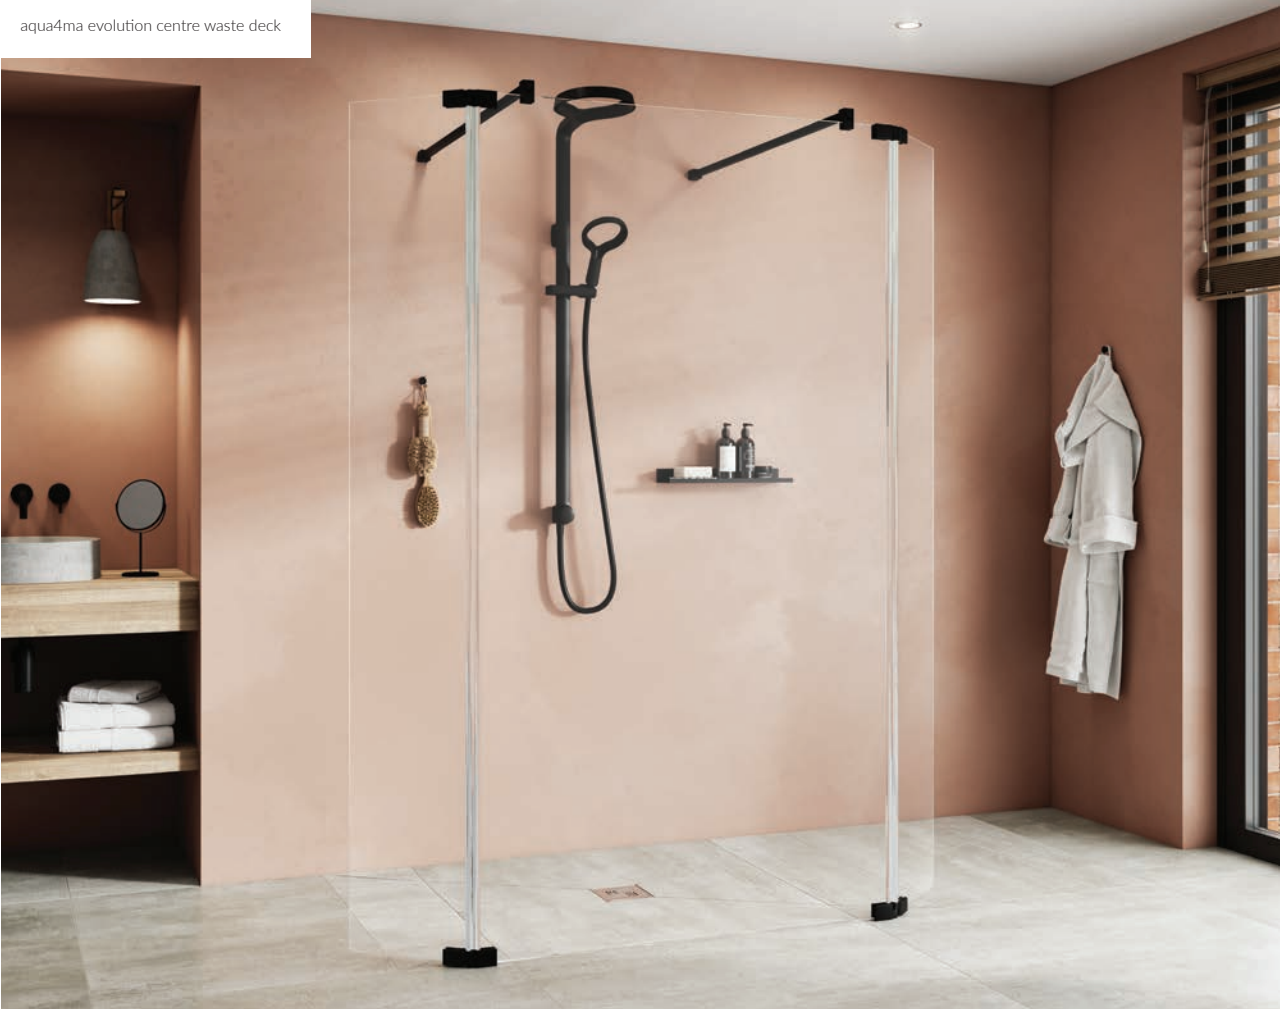

aqua4ma evolution centre waste deck

aqua4ma evolution centre waste deck