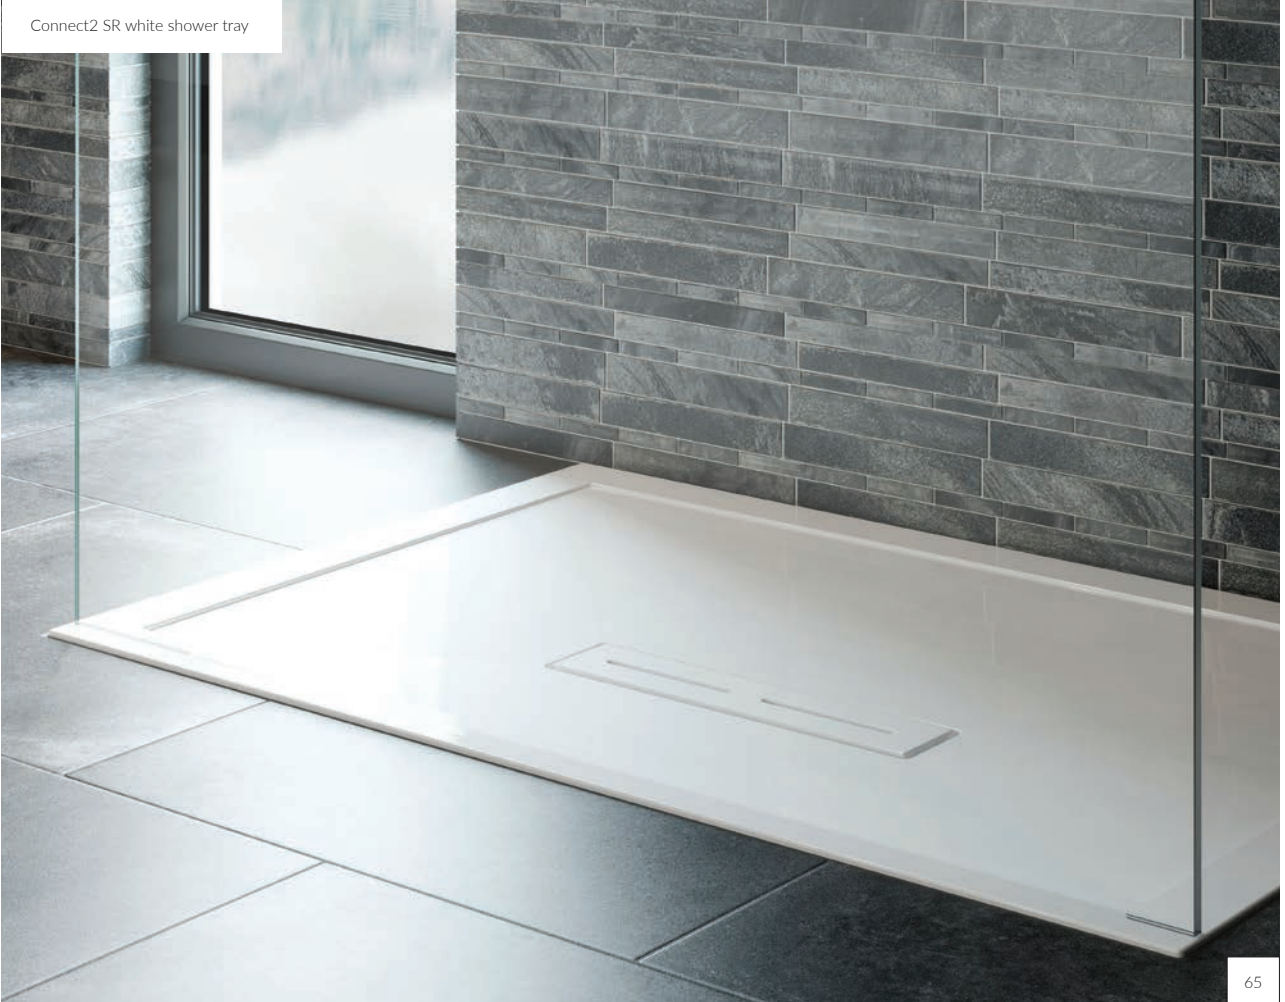

Features & Benefits:

- + Available in three finishes:
 - High Gloss
 - SR finish (slip and stain resistant)
 - Slate effect
- + Unique design avoids the need to cut joists or lift the tray onto a plinth
- + Guaranteed to work with all standard joist sizes and spans
- + Structural resin bonded stone filler for increased stability
- + Super slim at only 35mm high
- + Supplied with a reinforced colour matched waste cover that is magnetically secured, comfortable underfoot and is easily removed for cleaning
- + Covered by the Kudos Lifetime Guarantee

Connect2 high gloss quadrant shower tray

Connect2 SR white shower tray

connect²

Shower trays

The unique design of the connect2 tray ensures obstruction free waste connection irrespective of joist position or direction.