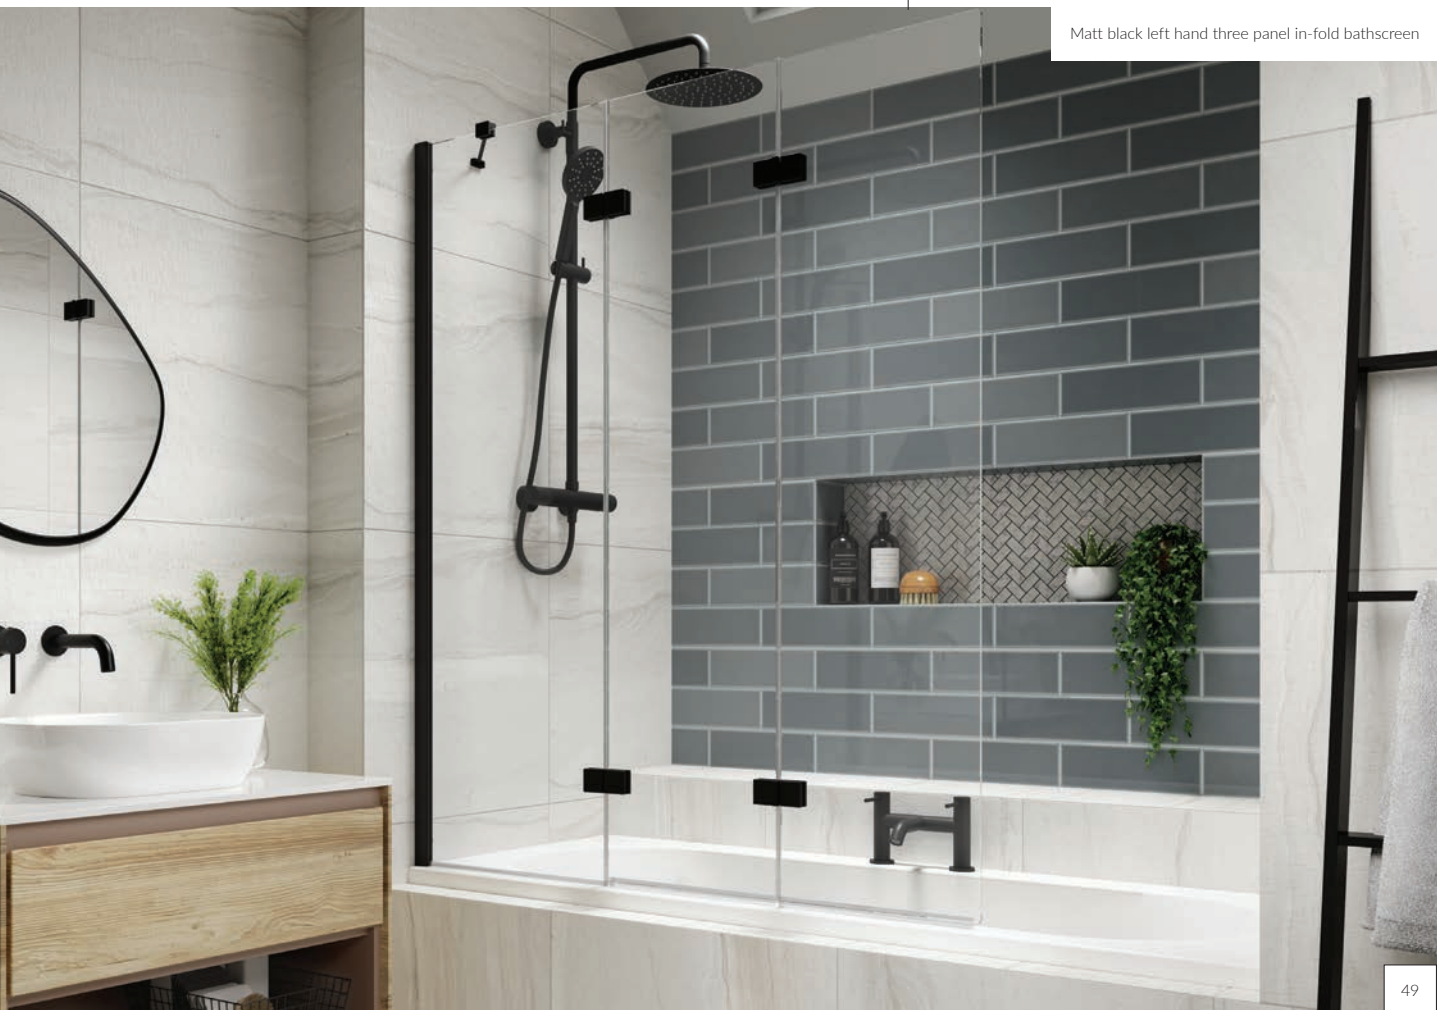

inspire

Bathscreen collection

Characterised by minimalist frameless design and innovative technologies including click-to-lock hinges to hold your screen in place and our unique.

SmartSeal Technology, available in single, two, three and four panel options. Featuring toughened safety glass throughout, our 6mm range is now available in either a chrome or matt black finish.

Features & Benefits

- + 6mm or 8mm glass options
- + Reversible for left or right hand fixing
- + SmartSeal technology
- + Lifetime Guarantee
- + Toughened safety glass with Lifeshield™ protection
- + Adjustment for out of true walls