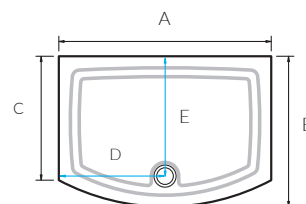

* Please add the following codes to your product code when ordering a colour option:

Polished Gold (PG), Polished Bronze (PB), Brushed Bronze (BRB), Gun Metal (GM) and White (WH).

All are special order items, please allow 8 weeks

** Only available in Chrome and Matt Black

† Hinged and Fold-away deflector panels are handed please suffix codes with LH or RH

Shower Trays for Curved Panel Enclosures

Shower Tray Codes & Dimensions

Tray Sizes	Standard High Gloss Product Code	SR (Slip Resistant) Product Code	Dimensions (mm)				
			A	B	C	D	E
1200mm x 700mm	DB120W	DB120WSR	1200	850	700	600	677
1500mm x 700mm	DB150W	DB150WSR	1500	888	700	750	714
1700mm x 700mm	DB170W	DB170WSR	1685	910	700	843	737

Overhead Diagrams

Kudos Concept Bow Fronted shower trays

Manufactured from an Acrylic capped ABS skin with a structured resin bonded stone filler. All sizes are available in a high gloss finish or with the new Kudos SR slip resistant matt finish.