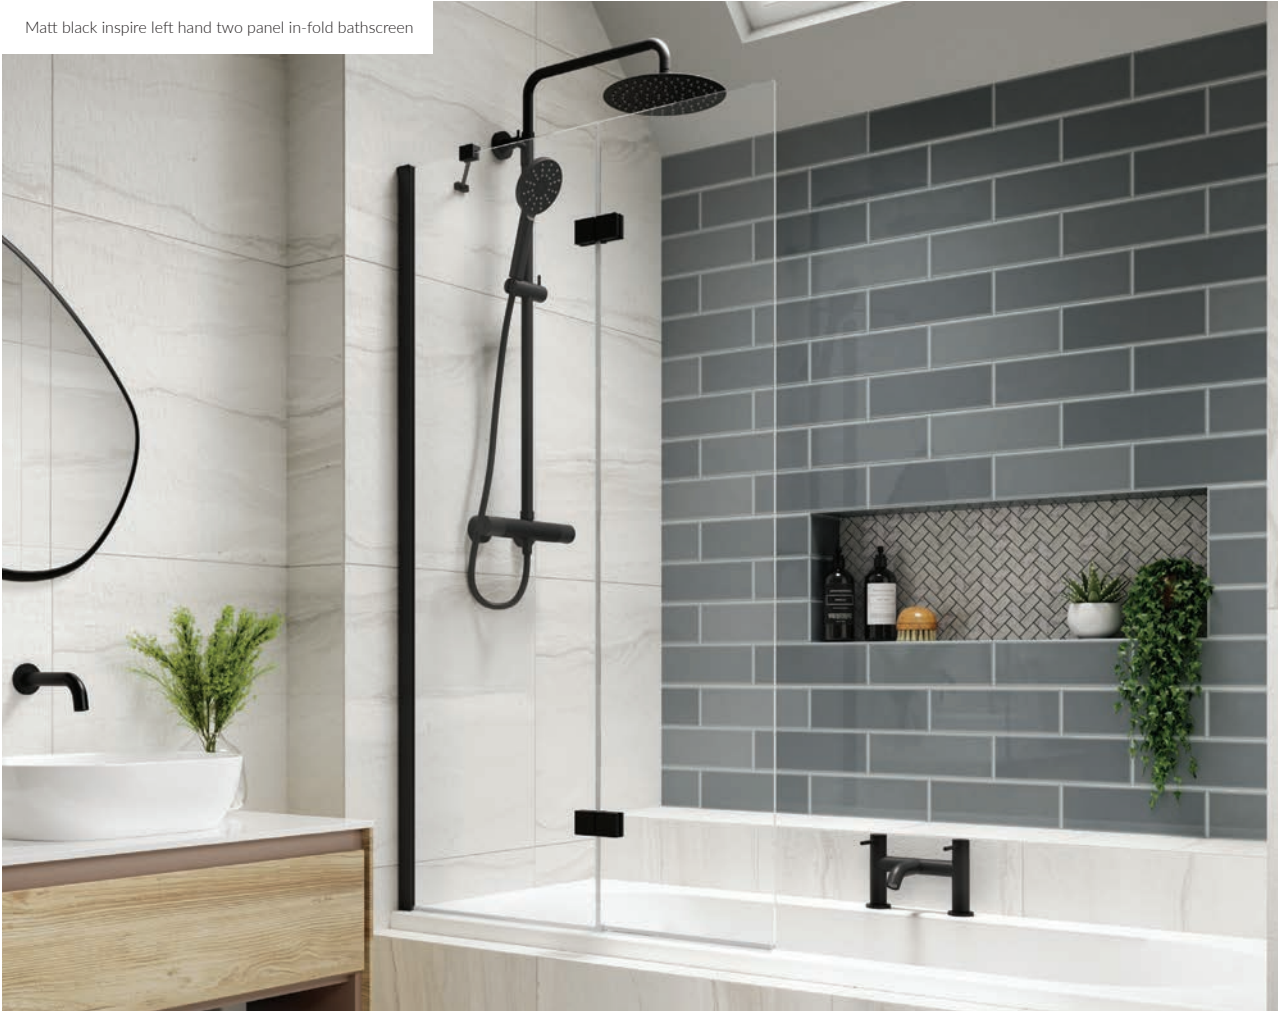

Chrome inspire right hand single panel bathscreen

Matt black inspire left hand two panel in-fold bathscreen