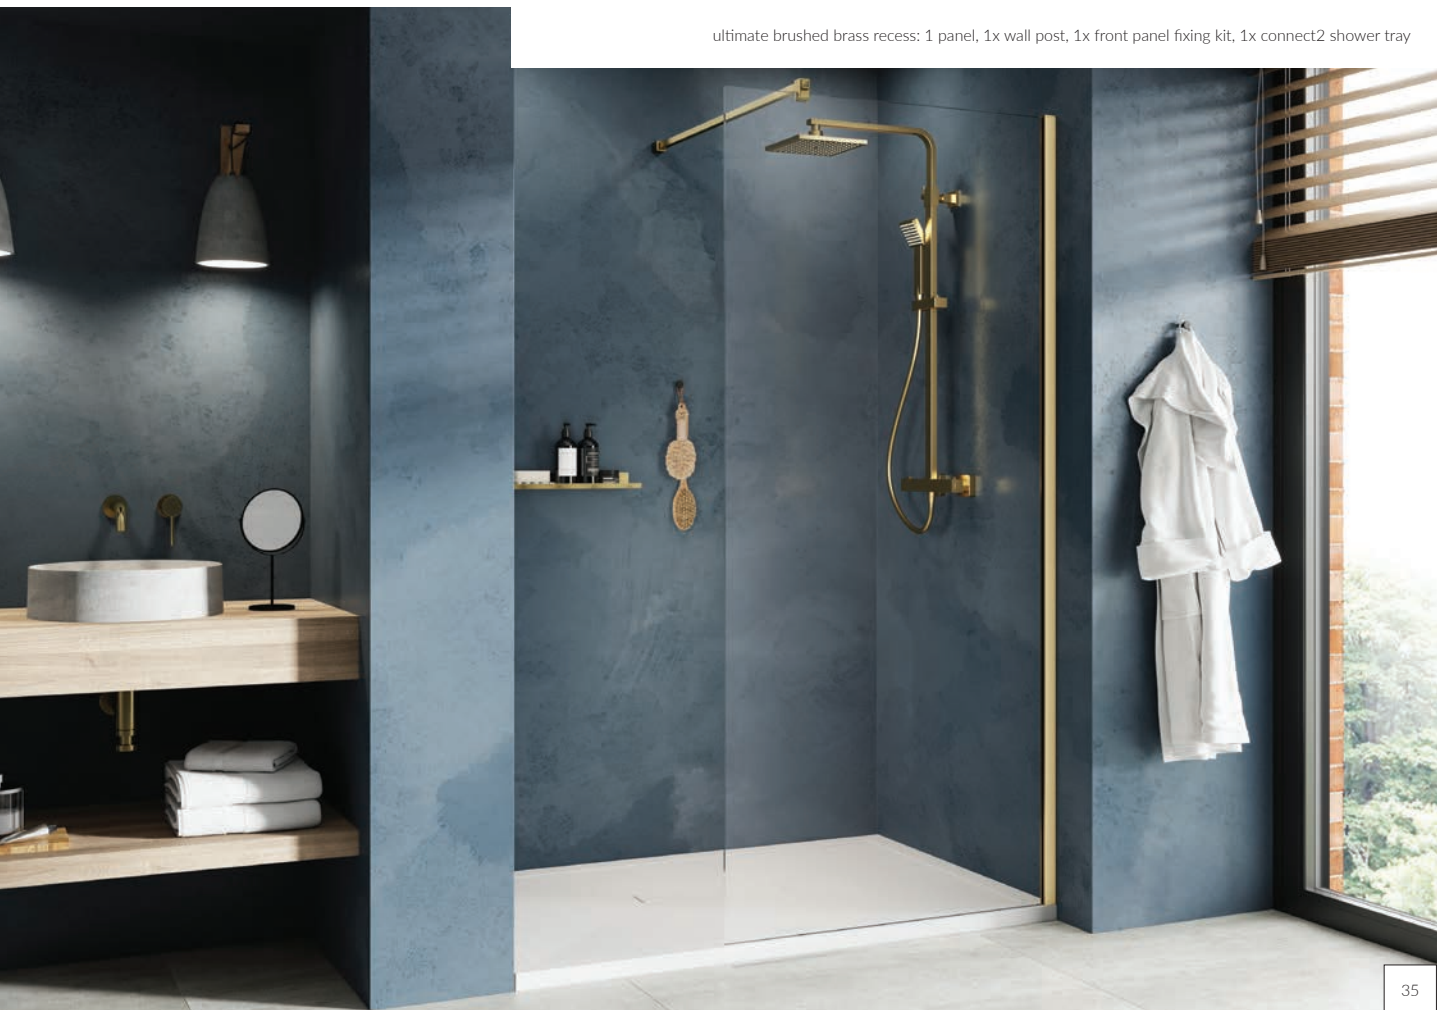

ultimate¹⁰

Walk-ins

Creating a beautiful walk-in enclosure could not be easier, with so many panel sizes and fixing options, you can create virtually any style, shape or size. Available as standard in Silver/Chrome, Matt Black, Brushed Brass and Brushed Nickel finishes as well as a range of special finishes. Let your imagination run wild and create the ultimate showering space with the Kudos ultimate shower panel system.

ultimate 10mm over-bath panels also available see page 44

Features & Benefits:

- + Lifeshield™ easy clean glass coating
- + 13 flat panel sizes
- + 1950mm high (exc. fittings) 1985mm high (inc. fittings)
- + Glass to floor gasket to minimise silicone
- + Easy fit dry-seal wall post, requiring no silicone
- + Available in a number of colour finishes

ultimate brushed brass recess: 1 panel, 1x wall post, 1x front panel fixing kit, 1x connect2 shower tray