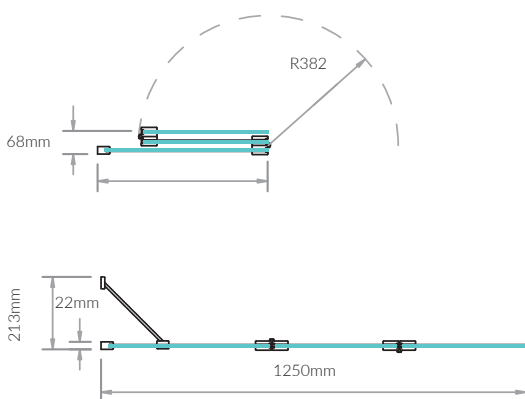

inspire

Three panel in-fold screens

The stunning Kudos Three Panel In-Fold Screen is the ultimate in over-bath showering protection.

The screen extends to 1250mm, yet folds to just 500mm when not in use providing the features of a relaxing bath as well as the benefit of an oversized shower area. Featuring unique Click-to-Lock hinges to ensure the panels remain in-line when in use.

Features & Benefits:

- + 6mm glass option only
- + Lifetime Guarantee
- + Adjustment for out of true walls
- + Click-to-Lock hinges
- + SmartSeal technology
- + Toughened safety glass with Lifeshield™ protection

Codes & Dimensions

Panel Options	Chrome Product Code	Matt Black Product Code
Three Panel In-Fold 6mm - LH	BASCTRIPLEPLHS	BASCTRIPLEPLHSMBK
Three Panel In-Fold 6mm - RH	BASCTRIPLEPRHS	BASCTRIPLEPRHSMBK

Note: Kudos Bath screens are designed to fit on most standard straight edge baths. For best performance and water retention all fixed and moving panels should be parallel to the inner edge of the bath.

Overhead Diagram

Dimensions: H: 1500mm x W: 875mm