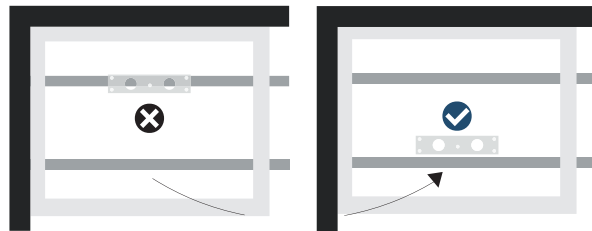

Where joists run parallel to the length of the tray and both holes are obstructed, simply turn the tray 180°. The unique offset position will ensure both will become free.