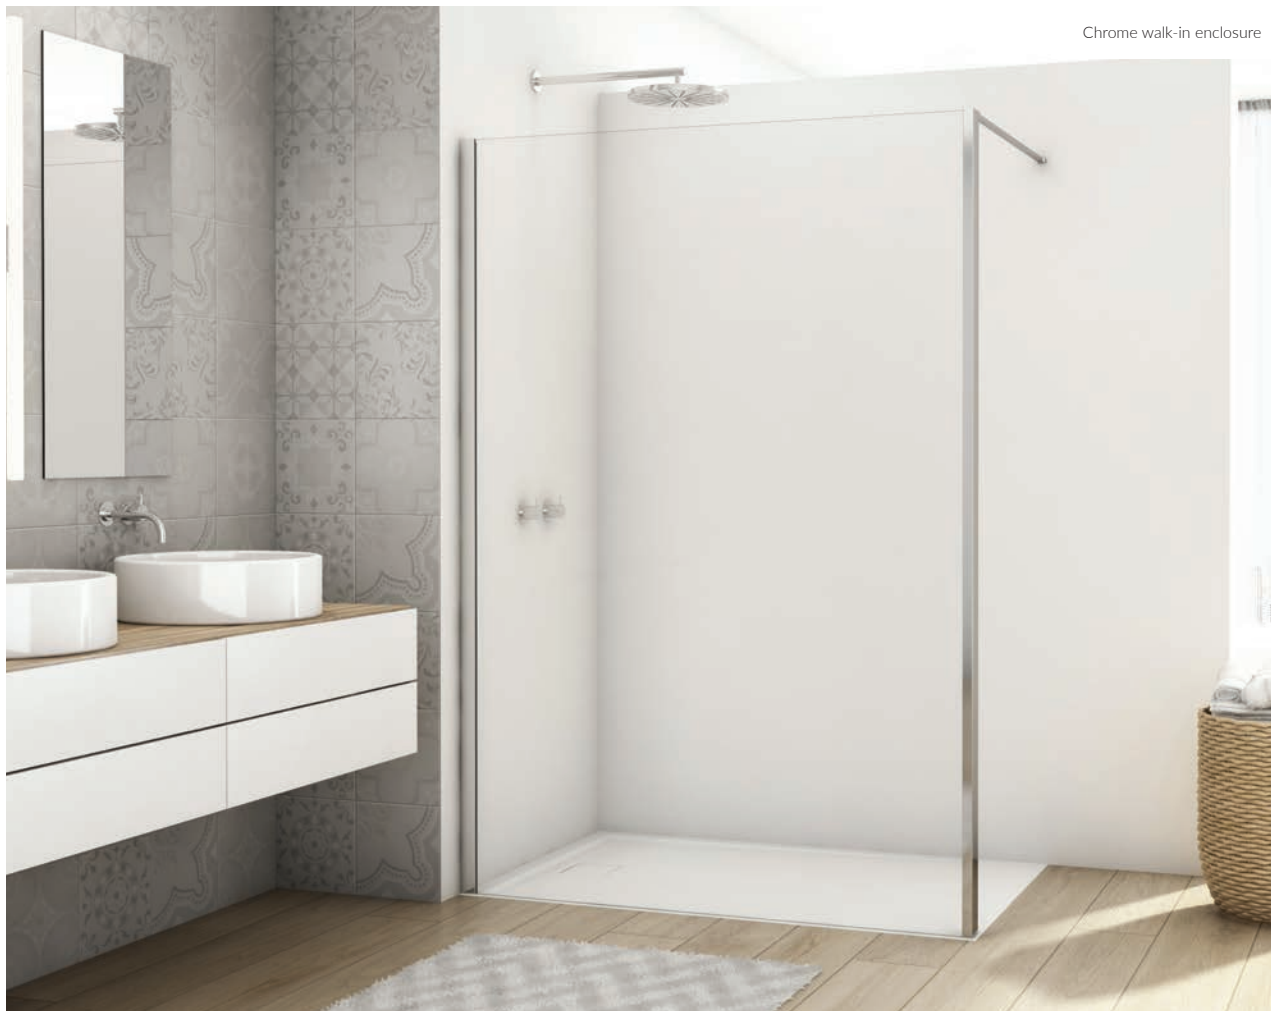

Chrome walk-in with fixed deflector panel

Chrome walk-in enclosure