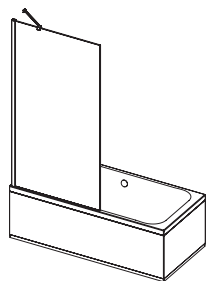

Configurations

Illustrations show some of the configurations possible with the Kudos ultimate over-bath shower panel system. Each option shows the components required, to which a foldaway deflector kit can be added.

1. **Single Panel**
   1 x Glass Panel
   1 x Wall Post
   1 x Front Panel Fixing Kit*
   *Standard, Ceiling or Angled