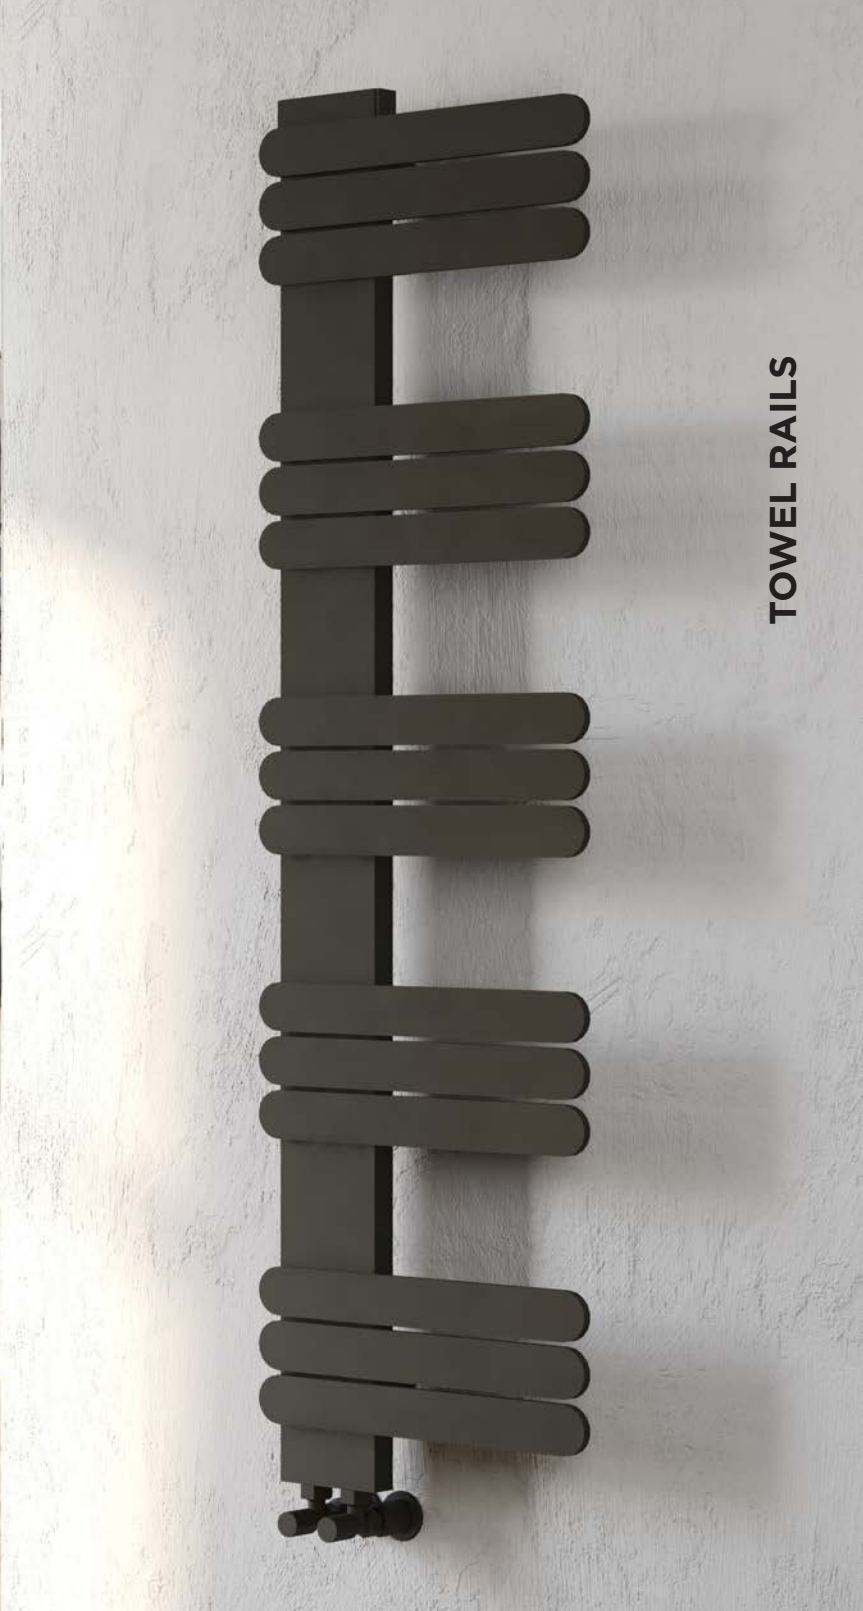

TOWEL RAILS

MANITOBA

PRODUCT CODE	HEIGHT (MM)	WIDTH (MM)	DEPTH (MM)	TAPPING CENTRES (MM)	OUTPUT (BTU) Δ T60	NO. SECTIONS	PRICE (£)
ALTWL-16-503-GY	250	450	40	50	450	3	£265.00
ALTWL-16-506-GY	540	450	40	50	900	6	£407.00
ALTWL-16-509-GY	830	450	40	50	1350	9	£550.00
ALTWL-16-512-GY	1120	450	40	50	1800	12	£692.00
ALTWL-16-515-GY	1410	450	40	50	2251	15	£880.00

5 Year Guarantee

Textured
Grey

Material
Aluminium

Delivery within
2 Working Days