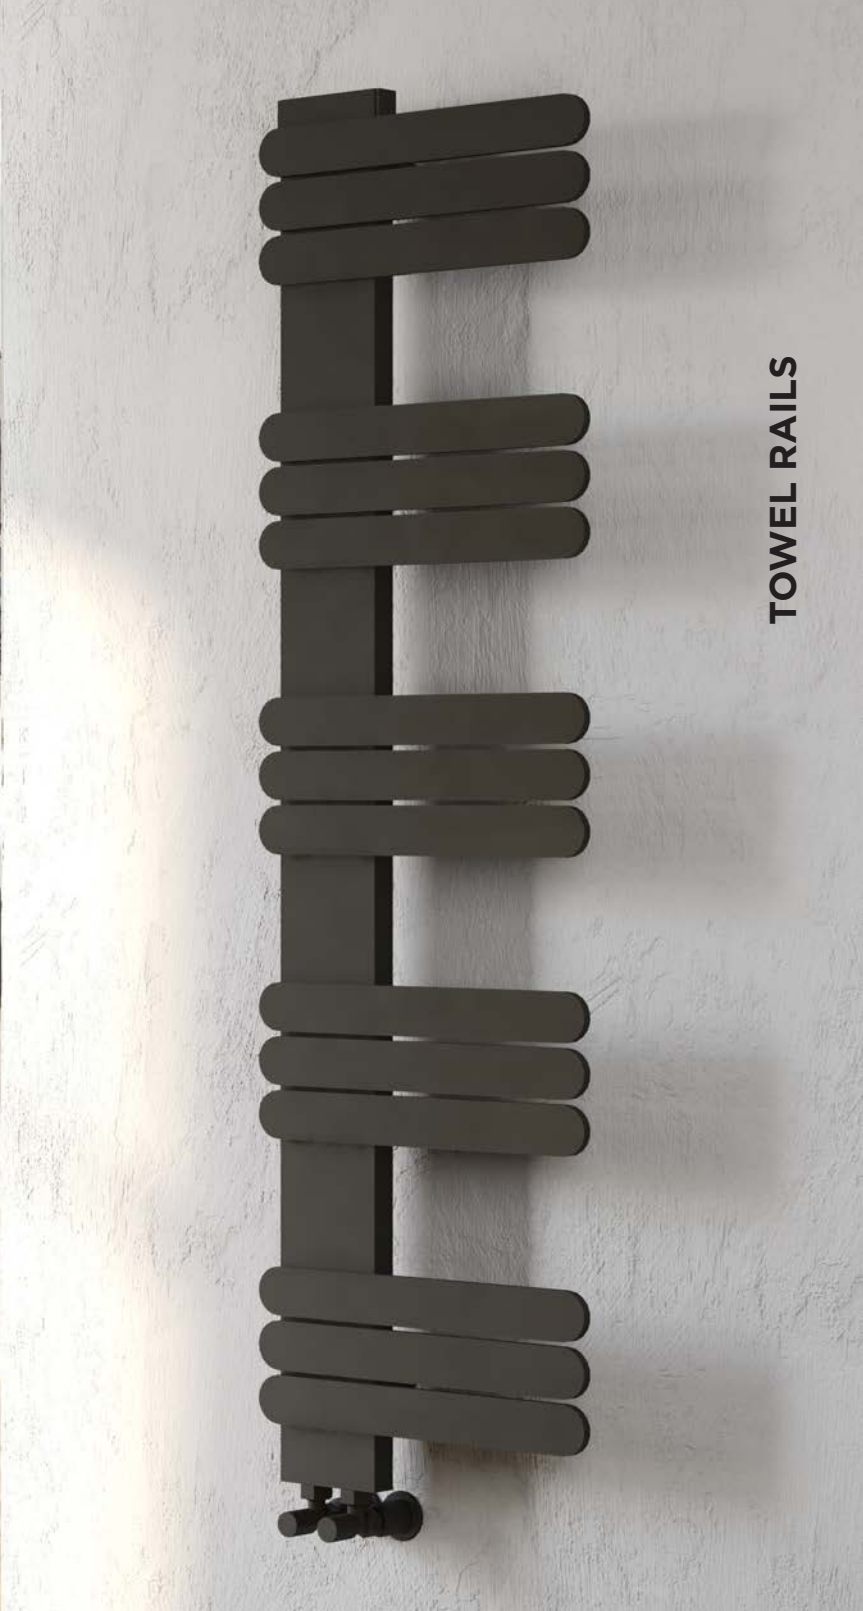

TOWEL RAILS

MANITOBA

PRODUCT CODE	HEIGHT (MM)	WIDTH (MM)	DEPTH (MM)	TAPPING CENTRES (MM)	OUTPUT (BTU) Δ T60	NO. SECTIONS	PRICE (£)
ALTWL-16-503-GY	250	450	40	50	450	3	£278.00
ALTWL-16-506-GY	540	450	40	50	900	6	£427.00
ALTWL-16-509-GY	830	450	40	50	1350	9	£577.00
ALTWL-16-512-GY	1120	450	40	50	1800	12	£727.00
ALTWL-16-515-GY	1410	450	40	50	2251	15	£924.00

5 Year Guarantee

Textured Grey

Material Aluminium

Delivery within **2 Working Days**