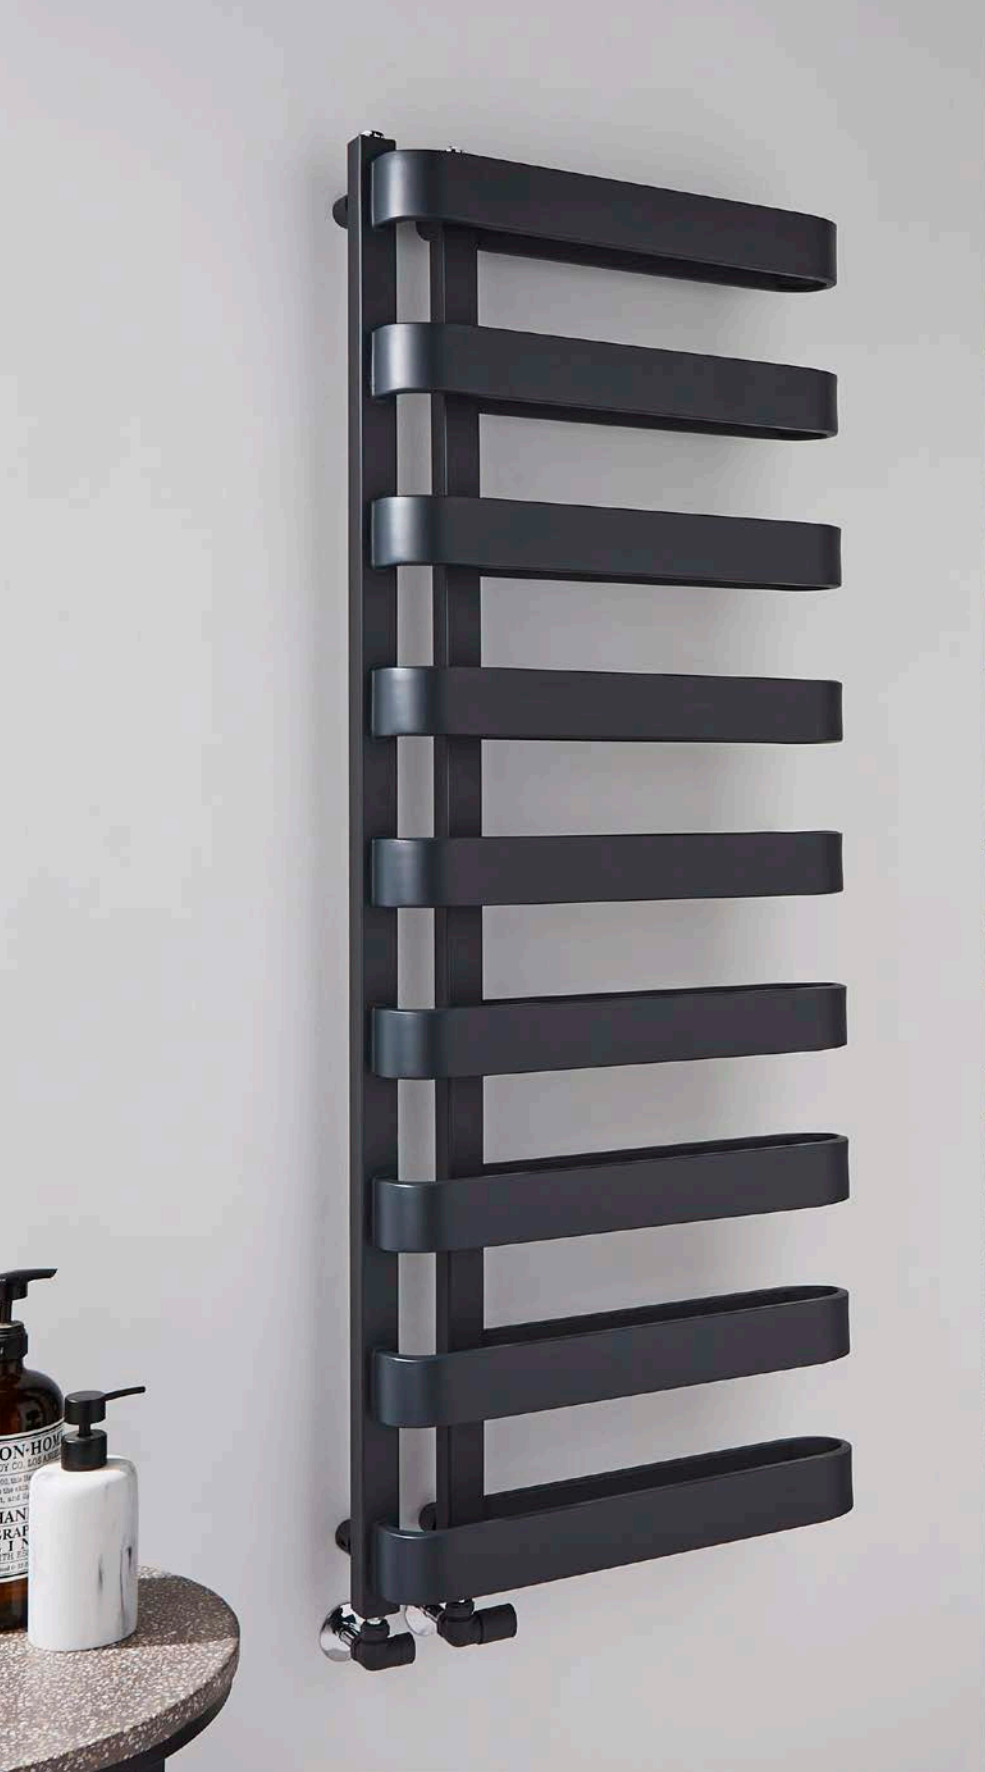

TOWEL RAILS