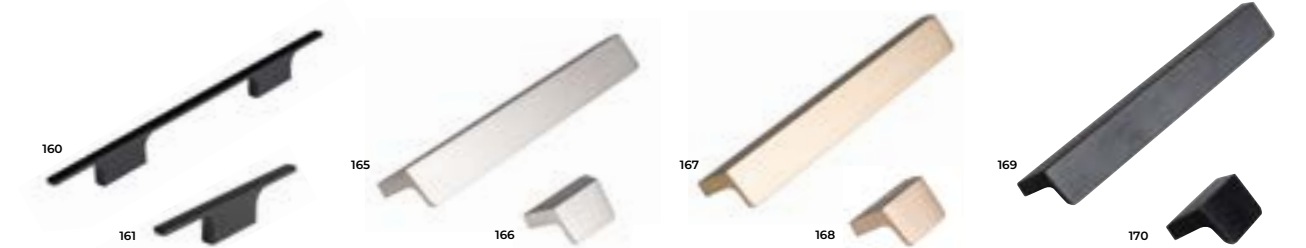

160 BRUSHED BLACK BAR HANDLE: K1-356
161 BRUSHED BLACK T-BAR: K1-355
165 BRUSHED INOX TRIM HANDLE: K1-336
166 BRUSHED INOX TRIM KNOB: K1-335
167 BRUSHED BRASS TRIM HANDLE: K1-334
168 BRUSHED BRASS TRIM KNOB: K1-333
169 BRUSHED BLACK TRIM HANDLE: K1-338
170 BRUSHED BLACK TRIM KNOB: K1-337