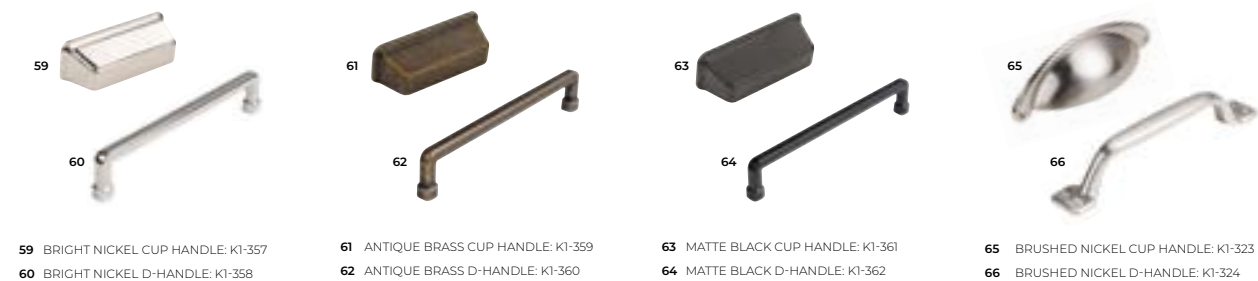

Handle collection