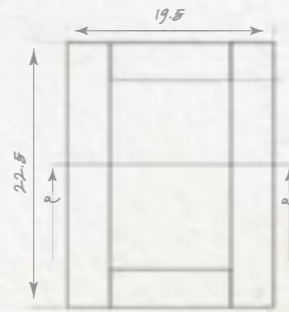

New England Oak

White Oak and New England Oak are available in horizontal and vertical grain.

Shake(s) it up

The speed of today's society means that we're used to things becoming obsolete within a few years, if not months or days. The Shaker door was originally designed around 1850. It has been a well loved classic for hundreds of years and looks to continue for a few more. So, if you're unsure about the staying power of the Shaker style - you can rest assured that your Chippendale Shaker kitchen will stand the test of time!