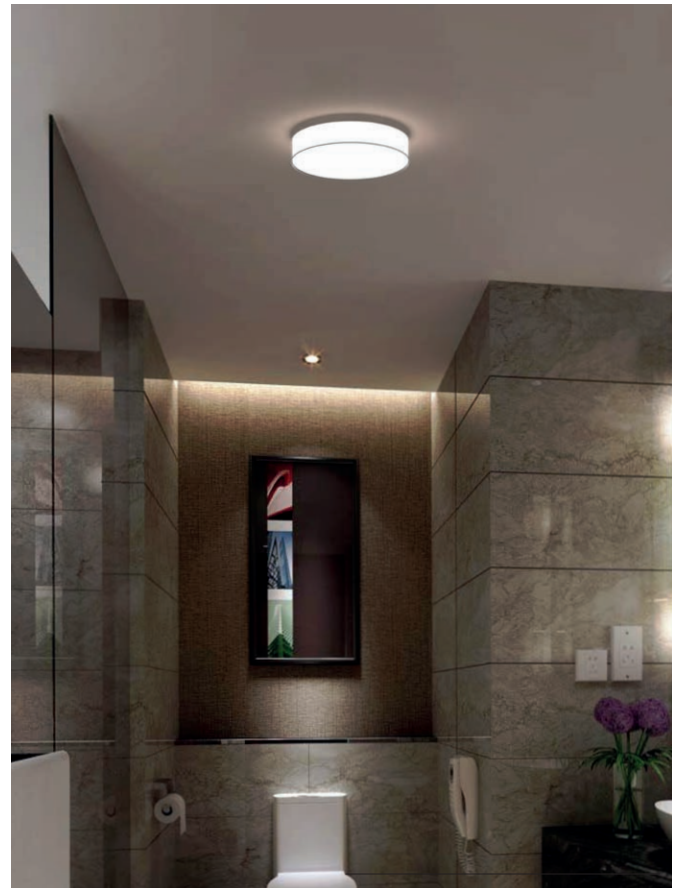

Aspen 2

Finish: Opaque
Power Supply: 240V
LED Colour: Natural White
Kelvins: 4000K-4500K
Wattage: 17W
Total Lumens: 1200lm
CRI: >Ra 80
IP Rating: IP44

SY9010
250mm (dia) x 60mm
£57.00