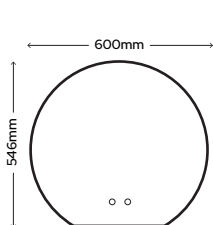

SY9113

Etienne 1200mm x 900mm x 34mm

£546.20

5 YEAR GUARANTEE

NEW!

Hangs in Portrait or Landscape

Marseille 600mm

Marseille Tunable

LED Mirror

- ▶ Hangs in Portrait or Landscape
- ▶ IP44 Rated
- ▶ Frameless Mirror with Back-lit Diffused LED
- ▶ Touch Sensor x 2
- ▶ Tunable White (Warm/Natural/Cool White)
- ▶ Dimmable
- ▶ Demister (Switches off automatically after 30 minutes)
- ▶ 240V
- ▶ 10.4W (600mm) 14.2W (800mm)
- ▶ 900mm Cable Included