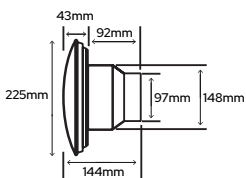

Pull cord/timer module available to purchase separate, listed below. Different colour covers and cavity wall accessories are available, listed on page 89.

iCON 30S (recessed)

iCON 30S (surface)

SY7079
iCON 30S Low Voltage Fan White
£377.00