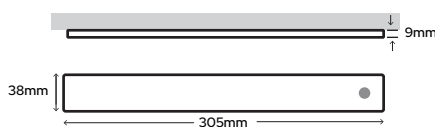

Nova Pro 305mm

SY9040
£26.15

LED Driver not required