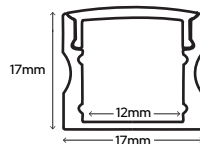

Deep Surface Mounted

Deep Surface Mounted

1 Metre Aluminium - SY9583A/1

£12.60

2 Metre Aluminium - SY9583A/2

£22.06

(including opal diffuser, end caps & mounting clips)