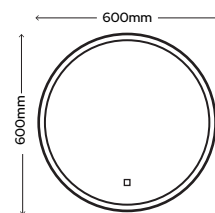

SY9102
Belice 500mm x 700mm x 54mm
£299.00

SY9100
Malmo 390mm x 500mm x 54mm
£218.00

 Hangs in Portrait or Landscape

Stockholm 600mm x 800mm

Stockholm & Helsinki Classic

LED Mirror

- ▶ Hangs in Portrait or Landscape
- ▶ IP44 Rated
- ▶ Diffused LED Border
- ▶ Touch Sensor x 1
- ▶ Natural White (4000K)
- ▶ Demister (Switches off automatically after 60 minutes)
- ▶ 240V
- ▶ 52W (Stockholm) 31W (Helsinki)
- ▶ 500mm Cable Included

SY9104
Stockholm 600mm x 800mm x 24mm
£297.00

SY9101
Helsinki 500mm x 700mm x 24mm
£231.00

Prices listed are R.R.P including VAT

T: +44 (0) 113 286 6686 www.sycamoreLED.com

Oslo Classic

LED Mirror

- ▶ IP44 Rated
- ▶ Diffused LED Border
- ▶ Touch Sensor x1
- ▶ Natural White (4000K)
- ▶ Demister (Switches off automatically after 60 minutes)
- ▶ 240V
- ▶ 20W
- ▶ 500mm Cable Included