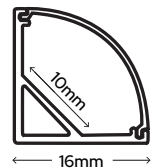

Curved Diffuser Angled

Angled Extrusion

1 Metre Aluminium with Opal Diffuser - SY7389A

£10.32

2 Metre Aluminium with Opal Diffuser - SY7409A

£22.32

2 Metre Matt Black with Opal Diffuser - SY7409BL/C

£26.40

2 Metre Matt Black with Black Diffuser - SY7409BL/B

£26.40

2.5 Metre Aluminium with Opal Diffuser - SY7409A/2.5

£33.90

(including diffuser, end caps & mounting clips)