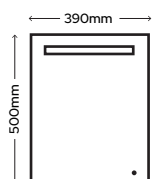

SY9107/1

Comino 1 - 390mm x 500mm x 34mm

£119.00

SY9107/2

Comino 2 - 500mm x 700mm x 34mm

£139.00