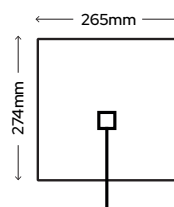

SY9021
Titan 220mm x 383mm
£112.00

Prices listed are R.R.P including VAT

Demister

Pad

- ▶ 12vdc
- ▶ 15W
- ▶ 274mm x 265mm
- ▶ Input < 3.0W/dm²
- ▶ Temperature Rise 10–20 °C
- ▶ IP65
- ▶ 12 Month guarantee