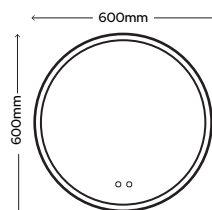

SY9009

Sudbury 600mm x 600mm x 28mm

£305.00