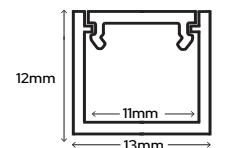

2.5m Surface Mounted

Surface Mounted

2.5 Metre Aluminium - SY7988/2.5

£31.50

(including opal diffuser & end caps)