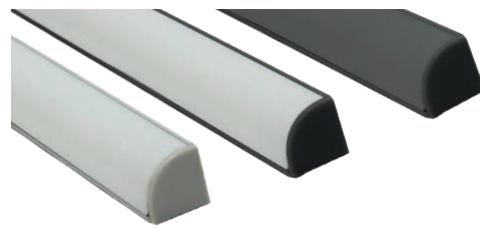

Curved Diffuser Angled

Angled Extrusion

1 Metre Aluminium with Opal Diffuser - SY7389A

£10.32

2 Metre Aluminium with Opal Diffuser - SY7409A

£22.32

2 Metre Matt Black with Opal Diffuser - SY7409BL/C

£26.40

2 Metre Matt Black with Black Diffuser - SY7409BL/B

£26.40

2.5 Metre Aluminium with Opal Diffuser - SY7409A/2.5

£33.90

(including diffuser, end caps & mounting clips)