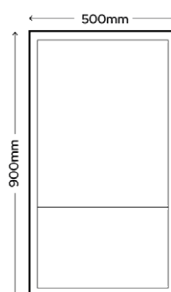

SY9112

Apollo Single Cabinet 500mm x 900mm x 140mm

£978.00