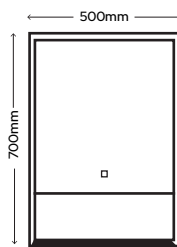

SY9106

Polar 500mm x 700mm x 47mm

£277.00

Handy Built-in Shelf

Bailey Classic

LED Mirror

- ▶ Built-in Shelf
- ▶ IP44 Rated
- ▶ Diffused Back-lit LED Border & Black Trim
- ▶ Touch Sensor x 1
- ▶ Natural White (4000K)
- ▶ Demister (Switches off automatically after 30 minutes)
- ▶ 240V
- ▶ 27W
- ▶ 500mm Cable Included

SY9105

Bailey 500mm x 700mm x 29mm (120mm for shelf)

£369.00

Built-in Shaver Socket

Belice 500mm x 700mm

Belice & Malmo Classic

LED Mirror with Shaver Socket

- ▶ Built-in Shaver Socket
- ▶ IP44 Rated
- ▶ Diffused LED Border
- ▶ Touch Sensor x1
- ▶ Natural White (4000K)
- ▶ Demister (Switches off automatically after 60 minutes)
- ▶ 240V
- ▶ 31W (Belice) 22W (Malmo)
- ▶ 500mm Cable Included