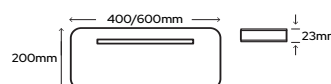

600mm Shelf

SY8940

£150.25