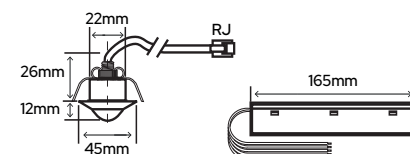

SY7262A
PIR Sensor
£126.64

SY7561
Silver Cover
£5.03

SY7898
IP65 Cover
£13.24