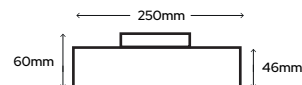

Includes remote control

SY9012
250mm (dia) x 69mm
£89.00

Aspen 2

Finish: Opaque
Power Supply: 240V
LED Colour: Natural White
Kelvins: 4000K-4500K
Wattage: 17W
Total Lumens: 1200lm
CRI: >Ra 80
IP Rating: IP44