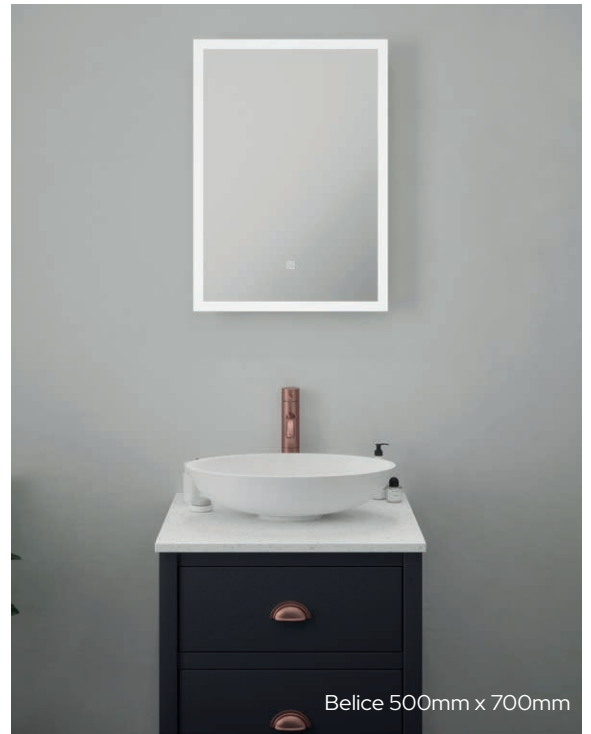

SY9106

Polar 500mm x 700mm x 47mm

£277.00

Handy Built-in Shelf

Bailey Classic

LED Mirror

- ▶ Built-in Shelf
- ▶ IP44 Rated
- ▶ Diffused Back-lit LED Border & Black Trim
- ▶ Touch Sensor x 1
- ▶ Natural White (4000K)
- ▶ Demister (Switches off automatically after 30 minutes)
- ▶ 240V
- ▶ 27W
- ▶ 500mm Cable Included

SY9105

Bailey 500mm x 700mm x 29mm (120mm for shelf)

£369.00

Built-in Shaver Socket

Belice 500mm x 700mm

Belice & Malmo Classic

LED Mirror with Shaver Socket

- ▶ Built-in Shaver Socket
- ▶ IP44 Rated
- ▶ Diffused LED Border
- ▶ Touch Sensor x1
- ▶ Natural White (4000K)
- ▶ Demister (Switches off automatically after 60 minutes)
- ▶ 240V
- ▶ 31W (Belice) 22W (Malmo)
- ▶ 500mm Cable Included

SY9102
Belice 500mm x 700mm x 54mm
£299.00

SY9100
Malmo 390mm x 500mm x 54mm
£218.00

 Hangs in Portrait or Landscape

Stockholm 600mm x 800mm

Stockholm & Helsinki Classic

LED Mirror

- ▶ Hangs in Portrait or Landscape
- ▶ IP44 Rated
- ▶ Diffused LED Border
- ▶ Touch Sensor x 1
- ▶ Natural White (4000K)
- ▶ Demister (Switches off automatically after 60 minutes)
- ▶ 240V
- ▶ 52W (Stockholm) 31W (Helsinki)
- ▶ 500mm Cable Included

SY9104
Stockholm 600mm x 800mm x 24mm
£297.00

SY9101
Helsinki 500mm x 700mm x 24mm
£231.00

Prices listed are R.R.P including VAT

T: +44 (0) 113 286 6686 www.sycamoreLED.com

Oslo Classic

LED Mirror

- ▶ IP44 Rated
- ▶ Diffused LED Border
- ▶ Touch Sensor x1
- ▶ Natural White (4000K)
- ▶ Demister (Switches off automatically after 60 minutes)
- ▶ 240V
- ▶ 20W
- ▶ 500mm Cable Included