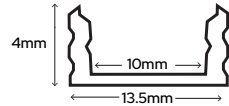

Aluminium Extrusion

For LED Strip - Surface

Shallow Surface Mounted

Shallow Surface Mounted

1 Metre Aluminium - SY9573/1

£6.30

1 Metre Diffuser Cover - SY9573DIFF/1M

£1.76

2 Metre Aluminium - SY9573/2

£10.14