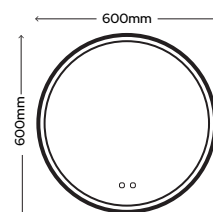

SY9062
Porto 600mm x 700mm x 60mm
£363.00

5 YEAR GUARANTEE

Natural White

Georgia Tunable

LED Mirror

- ▶ IP44 Rated
- ▶ Diffused LED Border & Black Trim
- ▶ Touch Sensor x 2
- ▶ Tunable White (Warm/Natural/Cool White)
- ▶ Dimmable
- ▶ Demister (Switches off automatically after 30 minutes)
- ▶ 240V
- ▶ 42W
- ▶ 300mm Cable Included