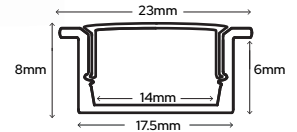

Recessed

Recessed Extrusion

1 Metre Aluminium - SY7388A

£9.95

2 Metre Aluminium - SY7392A

£20.09

2 Metre Matt Black - SY7392MB

£25.30

2.5 Metre Aluminium - SY7392A/2.5

£31.50

(including opal diffuser & end caps)