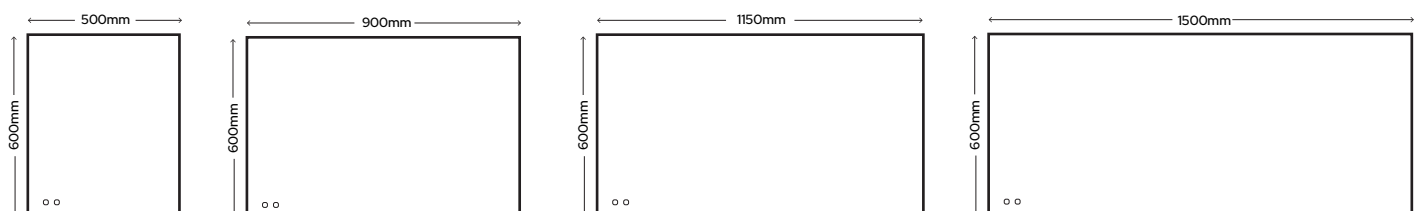

SY9033

Langley 500mm x 700mm x 32mm

£365.00

Hangs in Portrait or
Landscape

Natural White

Halifax Tunable

LED Mirror

- ▶ Hangs in Portrait or Landscape
- ▶ IP44 Rated
- ▶ Diffused LED Back-Lit Border
- ▶ Touch Sensor x 2
- ▶ Tunable White (Warm/Natural/Cool White)
- ▶ Dimmable
- ▶ Demister (Switches off automatically after 30 minutes)
- ▶ 240V
- ▶ 45W
- ▶ 900mm Cable Included

SY9029
Halifax 500mm x 700mm x 27mm
£298.00

 5 YEAR GUARANTEE

Hangs in Portrait or
Landscape

Saturn 3 - 1150mm

Saturn Tunable

LED Mirror

- ▶ Hangs in Portrait or Landscape
- ▶ 4 Different Sizes Available
- ▶ IP44 Rated
- ▶ Diffused LED Border
- ▶ Touch Sensor x 2
- ▶ Tunable White (Warm/Natural/Cool White)
- ▶ Dimmable
- ▶ Demister (Switches off automatically after 30 minutes)
- ▶ 240V
- ▶ 1 - 24W, 2 - 40W, 3 - 45W, 4 - 100W
- ▶ 900mm Cable Included