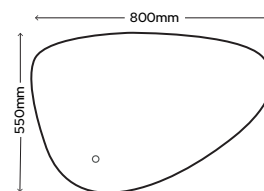

SY9110

Nara Pebble 800mm x 550mm x 32mm

£260.00