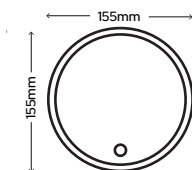

SY9011

Lorraine 155mm x 155mm x 17.4mm

£26.00