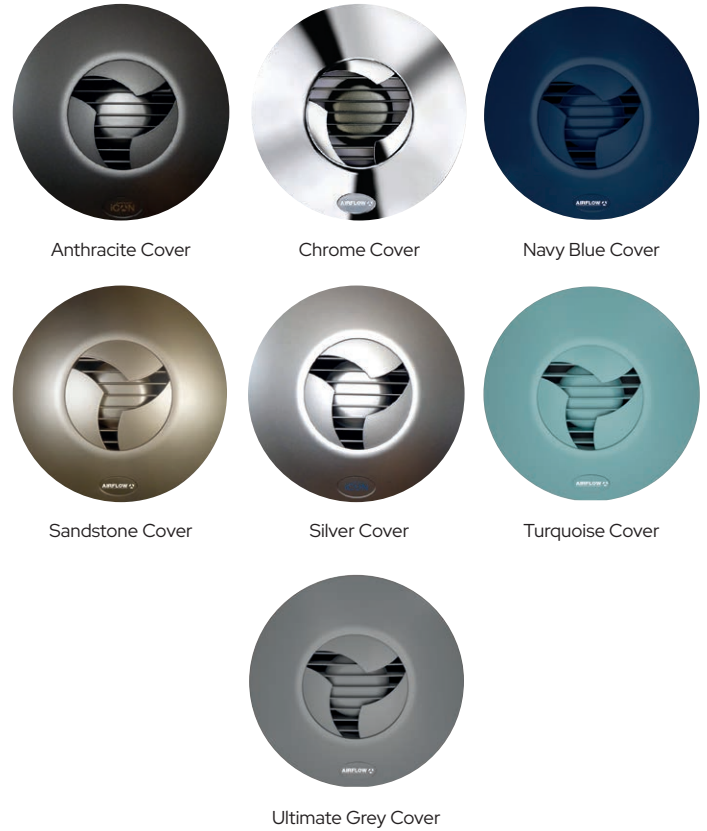

iCON Fan

Accessories – Modules & Covers

Modules

SY7071	(a) PCM Module Pull Cord	£38.50
SY7072	(b) TM Module Timer	£45.50
SY7094	(c) HTM Module Humidity/Timer/Pull Cord	£103.00
SY7095	(d) PRTM Module PIR/Timer	£183.00
SY7096	(e) PRHTM Module PIR/Humidity/Timer	£200.00

iCON 15 Covers

SY7097ANTH	Anthracite	£60.00
SY7097CC	Chrome	£203.00
SY7097NB	Navy Blue	£60.00
SY7097SAND	Sandstone	£60.00
SY7097SIL	Silver	£60.00
SY7097TQ	Turquoise	£60.00
SY7097UG	Ultimate Grey	£60.00