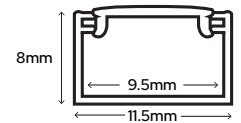

Surface Mounted

Surface Mounted

2 Metre Aluminium - SY7482

£19.85

2 Metre Matt Black - SY7482MB

£24.48

(including opal diffuser, end caps & mounting clips)

Slim Surface Mounted