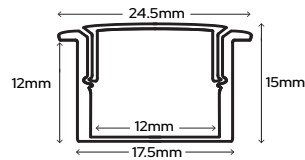

Aluminium Extrusion

For LED Strip - Recessed & Angled

Deep Recessed

Deep Recessed Extrusion

1 Metre Aluminium - SY7795/1

£12.72

2 Metre Aluminium - SY7795/2

£24.24

(including opal diffuser & end caps)