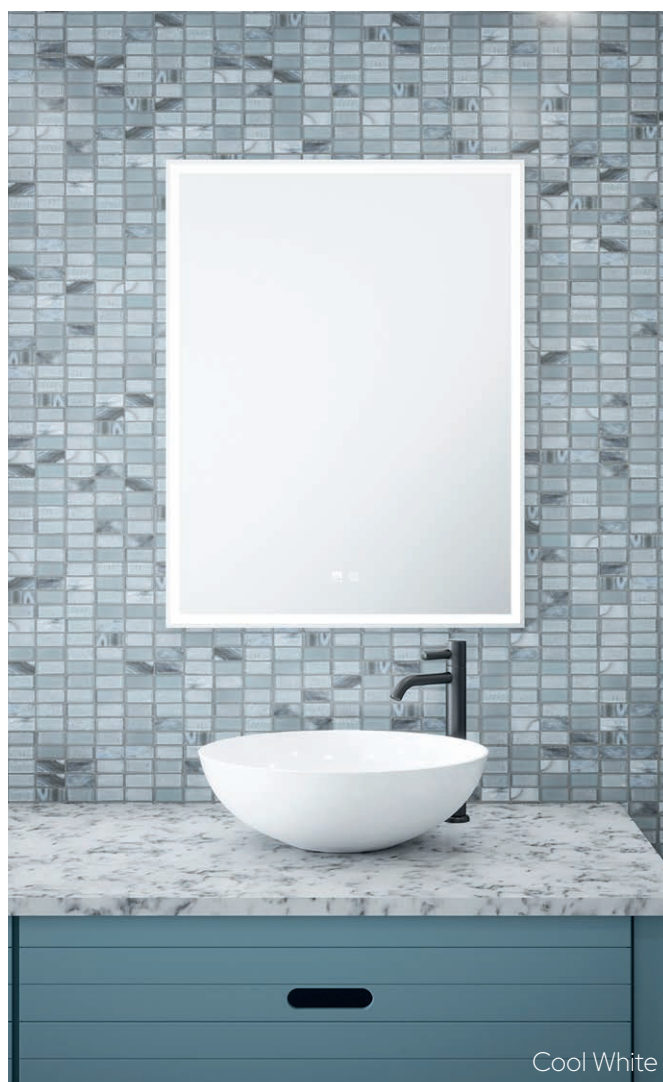

SY9007
Milton 600mm x 800mm x 28mm
£378.00

5 YEAR GUARANTEE

Natural White

Stratford Tunable

LED Mirror

Warm White

Cool White

- ▶ IP44 Rated
- ▶ Diffused LED Border
- ▶ Touch Sensor x 2
- ▶ Tunable White (Warm/Natural/Cool White)
- ▶ Dimmable
- ▶ Demister (Switches off automatically after 30 minutes)
- ▶ 240V
- ▶ 47W
- ▶ 300mm Cable Included