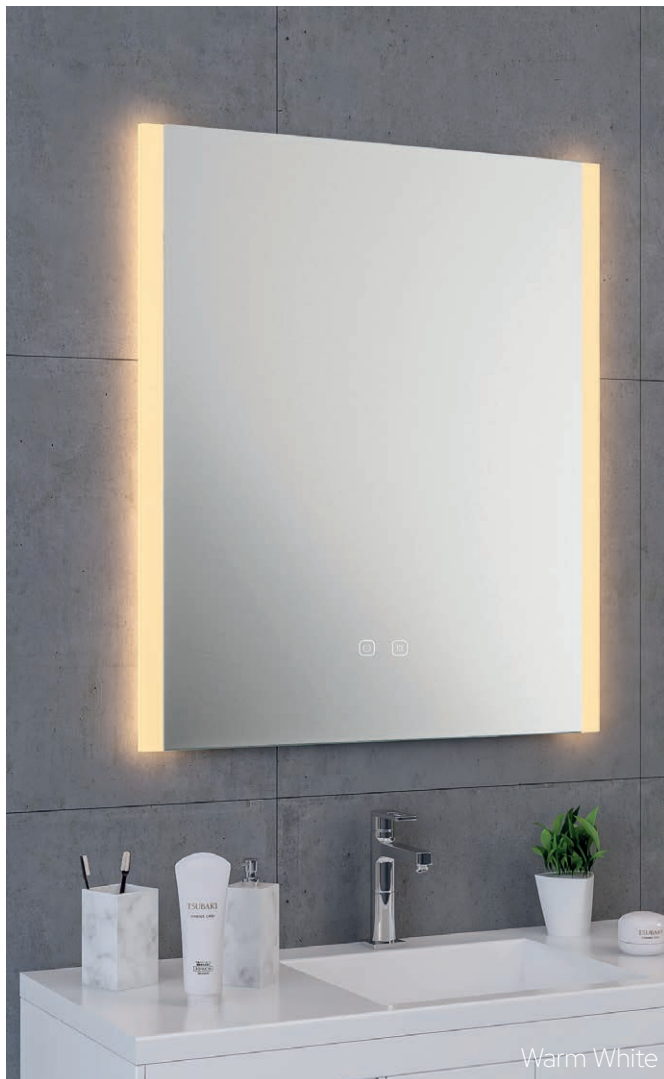

SY9111
Berlin 400mm x 800mm x 32mm
£317.00

 5 YEAR GUARANTEE

Built-in Shaver Socket

Natural White

Porto Tunable

LED Mirror with Shaver Socket

Warm White

Cool White