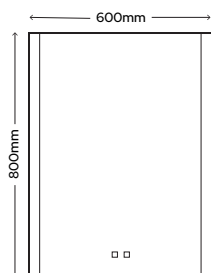

SY9016/SPEAKER
Windsor 1 600mm x 800mm x 28mm
£496.00