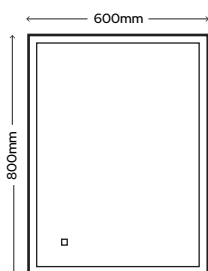

SY9105

Bailey 500mm x 700mm x 29mm (120mm for shelf)

£369.00

Built-in Shaver Socket

Belice 500mm x 700mm

Belice & Malmo Classic

LED Mirror with Shaver Socket

- ▶ Built-in Shaver Socket
- ▶ IP44 Rated
- ▶ Diffused LED Border
- ▶ Touch Sensor x1
- ▶ Natural White (4000K)
- ▶ Demister (Switches off automatically after 60 minutes)
- ▶ 240V
- ▶ 31W (Belice) 22W (Malmo)
- ▶ 500mm Cable Included

SY9102
Belice 500mm x 700mm x 54mm
£299.00

SY9100
Malmo 390mm x 500mm x 54mm
£218.00

 Hangs in Portrait or Landscape

Stockholm 600mm x 800mm

Stockholm & Helsinki Classic

LED Mirror

- ▶ Hangs in Portrait or Landscape
- ▶ IP44 Rated
- ▶ Diffused LED Border
- ▶ Touch Sensor x 1
- ▶ Natural White (4000K)
- ▶ Demister (Switches off automatically after 60 minutes)
- ▶ 240V
- ▶ 52W (Stockholm) 31W (Helsinki)
- ▶ 500mm Cable Included

SY9104
Stockholm 600mm x 800mm x 24mm
£297.00

SY9101
Helsinki 500mm x 700mm x 24mm
£231.00

Prices listed are R.R.P including VAT

T: +44 (0) 113 286 6686 www.sycamoreLED.com

Oslo Classic

LED Mirror

- ▶ IP44 Rated
- ▶ Diffused LED Border
- ▶ Touch Sensor x1
- ▶ Natural White (4000K)
- ▶ Demister (Switches off automatically after 60 minutes)
- ▶ 240V
- ▶ 20W
- ▶ 500mm Cable Included