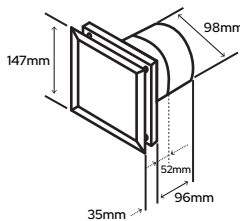

- **SY7073**
  QuietAir QT 100B White
  £185.00
- **SY7074**
  QuietAir With Timer QT 100T White
  £249.00
- **SY7073BK**
  QuietAir QT 100B Black
  £185.00
- **SY7074BK**
  QuietAir With Timer QT 100T Black
  £249.00

Cavity wall kits available on page 89

Shower Light Fan

Ideal for small and medium sized toilets, en-suites and bathrooms.

- **Finish:** White and Chrome Bezel included
- **Extract Volume:** 30 l/sec
- **Sound Pressure d B (A) @ 3M:** 39
- **Fan Type:** Axial
- **Mounting:** Inline
- **Weight (Kg):** 0.41
- **Outlet (dia):** 150mm
- **Power:** 16W (Fan only)
- **Voltage:** 230/1PH/50Hz
- **IP Rating:** IPX4
- **LED Colour:** Natural or Cool White
- **Guarantee:** 3 Years

Kit includes;

- Fan with timer
- Flex Duct
- Ties
- LED Lamp (Natural or Cool White option)
- Chrome and White Grille
- External Grille