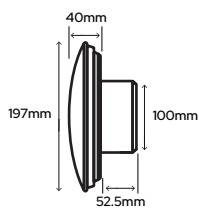

VARIOUS MODULES & ALTERNATIVE COLOUR COVERS AVAILABLE ON PAGE 89