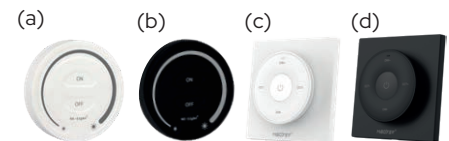

Wall Panels

These panels can control 1 zone of lighting. They can be used to turn lights on and off, or dim to suit. Multiple receivers can be paired to one controller.

These panels require no wiring, and include an adhesive back to stick to the wall.

The round switch in model (c) & (d) can be removed and used as a hand-held remote, simply detach from the magnetic base.

Round Wall Panels (Single Zone)

(a) White - SY8817W

£20.16

(b) Black - SY8817B

£20.16

Detachable Round Wall Panels (Single Zone)

(c) White - SY8818W

£25.20

(d) Black - SY8818B

£25.20