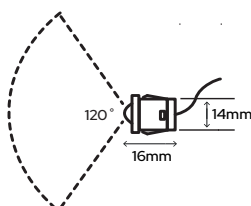

SY8815A
Micro PIR Sensor
£21.42