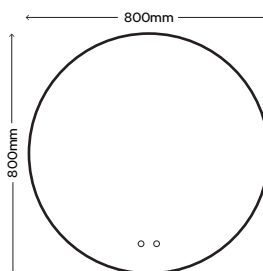

SY9115/8
Rochelle 800mm x 800mm x 30mm
£337.24