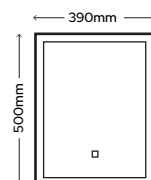

SY9061

Florence 390mm x 500mm x 24mm

£165.00