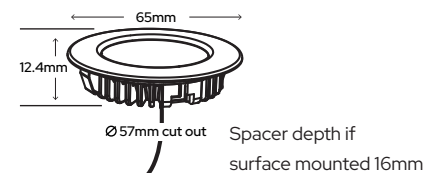

Surface

- Brushed Nickel/Warm White - SY9567WW
- Brushed Nickel/Natural White - SY9567NW
- Brushed Nickel/Cool White - SY9567CW
- All surface **£12.73**