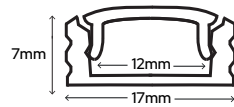

2 Metre Aluminium - SY9573/2

£10.14

Surface Mounted

Surface Mounted

1 Metre Aluminium - SY7367

£7.58

2 Metre Aluminium - SY7367/2

£14.40