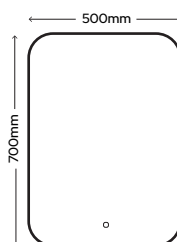

SY9059
Reims 500mm x 700mm x 41mm
£304.00

Built-in Shaver Socket

Natural White

Kingston Tunable

LED Mirror with Shaver Socket

Warm White

Cool White

- ▶ Shaver Socket
- ▶ IP44 Rated
- ▶ Diffused LED Back-Lit Border
- ▶ Touch Sensor x 1
- ▶ Tunable White (Warm/Natural/Cool White)
- ▶ Dimmable
- ▶ Demister (Switches off automatically after 30 minutes)
- ▶ 240V
- ▶ 58W
- ▶ 900mm Cable Included