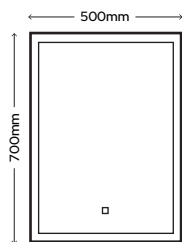

SY9106

Polar 500mm x 700mm x 47mm

£277.00

Handy Built-in Shelf

Bailey Classic

LED Mirror

- ▶ Built-in Shelf
- ▶ IP44 Rated
- ▶ Diffused Back-lit LED Border & Black Trim
- ▶ Touch Sensor x 1
- ▶ Natural White (4000K)
- ▶ Demister (Switches off automatically after 30 minutes)
- ▶ 240V
- ▶ 27W
- ▶ 500mm Cable Included

SY9105

Bailey 500mm x 700mm x 29mm (120mm for shelf)

£369.00

Built-in Shaver Socket

Belice 500mm x 700mm

Belice & Malmo Classic

LED Mirror with Shaver Socket

- ▶ Built-in Shaver Socket
- ▶ IP44 Rated
- ▶ Diffused LED Border
- ▶ Touch Sensor x1
- ▶ Natural White (4000K)
- ▶ Demister (Switches off automatically after 60 minutes)
- ▶ 240V
- ▶ 31W (Belice) 22W (Malmo)
- ▶ 500mm Cable Included

SY9102
Belice 500mm x 700mm x 54mm
£299.00

SY9100
Malmo 390mm x 500mm x 54mm
£218.00

 Hangs in Portrait or Landscape

Stockholm 600mm x 800mm

Stockholm & Helsinki Classic

LED Mirror

- ▶ Hangs in Portrait or Landscape
- ▶ IP44 Rated
- ▶ Diffused LED Border
- ▶ Touch Sensor x 1
- ▶ Natural White (4000K)
- ▶ Demister (Switches off automatically after 60 minutes)
- ▶ 240V
- ▶ 52W (Stockholm) 31W (Helsinki)
- ▶ 500mm Cable Included