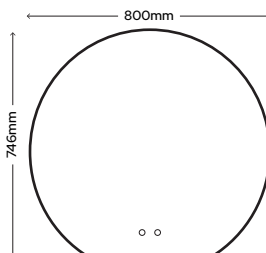

SY9113

Etienne 1200mm x 900mm x 34mm

£546.20

5 YEAR GUARANTEE

NEW!

Hangs in Portrait or Landscape

Marseille 600mm

Marseille Tunable

LED Mirror

- ▶ Hangs in Portrait or Landscape
- ▶ IP44 Rated
- ▶ Frameless Mirror with Back-lit Diffused LED
- ▶ Touch Sensor x 2
- ▶ Tunable White (Warm/Natural/Cool White)
- ▶ Dimmable
- ▶ Demister (Switches off automatically after 30 minutes)
- ▶ 240V
- ▶ 10.4W (600mm) 14.2W (800mm)
- ▶ 900mm Cable Included