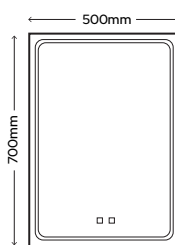

SY9046/SINGLE
Single Cabinet 550mm x 700mm x 130mm
£757.00

SY9046/DOUBLE
Double Cabinet 800mm x 700mm x 130mm
£920.00

SY9046/TRIPLE
Triple Cabinet 1050mm x 700mm x 130mm
£1050.00

Adjustable glass shelves inside 

SY9112

Apollo Single Cabinet 500mm x 900mm x 140mm

£978.00

Adjustable glass shelves inside

Mirrored panels to the sides of the cabinet

Athena Tunable Cabinet

With Shaver Socket

- ▶ Shaver Socket
- ▶ IP44 Rated
- ▶ Diffused Border
- ▶ Touch Sensor x 2
- ▶ Tunable White (Warm/Natural/Cool White)
- ▶ Dimmable
- ▶ Demister (Switches off automatically after 30 minutes)
- ▶ 240V
- ▶ 63W (total including shaver)
- ▶ 900mm Cable Included