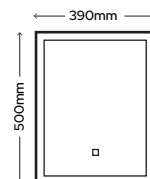

SY9105

Bailey 500mm x 700mm x 29mm (120mm for shelf)

£369.00

Built-in Shaver Socket

Belice 500mm x 700mm

Belice & Malmo Classic

LED Mirror with Shaver Socket

- ▶ Built-in Shaver Socket
- ▶ IP44 Rated
- ▶ Diffused LED Border
- ▶ Touch Sensor x1
- ▶ Natural White (4000K)
- ▶ Demister (Switches off automatically after 60 minutes)
- ▶ 240V
- ▶ 31W (Belice) 22W (Malmo)
- ▶ 500mm Cable Included

SY9102
Belice 500mm x 700mm x 54mm
£299.00

SY9100
Malmo 390mm x 500mm x 54mm
£218.00

 Hangs in Portrait or Landscape

Stockholm 600mm x 800mm

Stockholm & Helsinki Classic

LED Mirror

- ▶ Hangs in Portrait or Landscape
- ▶ IP44 Rated
- ▶ Diffused LED Border
- ▶ Touch Sensor x 1
- ▶ Natural White (4000K)
- ▶ Demister (Switches off automatically after 60 minutes)
- ▶ 240V
- ▶ 52W (Stockholm) 31W (Helsinki)
- ▶ 500mm Cable Included