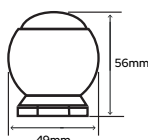

SY8963RF/A
Wireless PIR Sensor
£38.50

SY7542B
12Vdc Receiver
£51.36

SY7079
240V On/Off Receiver
£31.50

SY7080
240V On/Off/Dimming Receiver
£52.04

SY9565A - Black Remote
SY9565 - White Remote
Black/White Remote Control (for adjusting time and brightness sensitivity if required)
£16.80

Prices listed are R.R.P including VAT