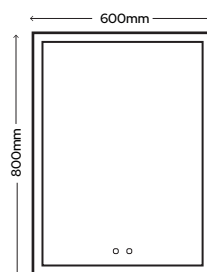

SY9047
Kingston 500mm x 700mm x 57mm
£390.00

5 YEAR GUARANTEE

Natural White

Milton Tunable

LED Mirror

Warm White

Cool White

- ▶ IP44 Rated
- ▶ Diffused LED Border
- ▶ Touch Sensor x 2
- ▶ Tunable White (Warm/Natural/Cool White)
- ▶ Dimmable
- ▶ Demister (Switches off automatically after 30 minutes)
- ▶ 240V
- ▶ 47W
- ▶ 300mm Cable Included