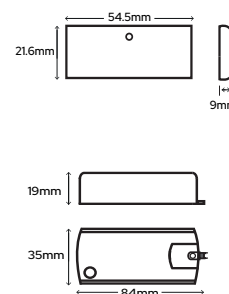

SY8814A
Single Door
£22.78

SY8814A/DD
Double Door
£26.16

SY2449/1
Single Door Kit
£38.05

SY2449/2
Double Door Kit
£55.08

SY2449/3
Triple Door Kit
£72.20

SY2449/4
Quad Door Kit
£89.32

Need some help?

Contact our technical team on
0113 2866686 or email
tech@sycamoreled.com