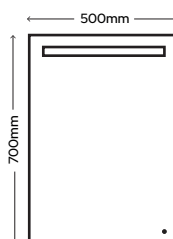

SY9107/1

Comino 1 - 390mm x 500mm x 34mm

£119.00

SY9107/2

Comino 2 - 500mm x 700mm x 34mm

£139.00