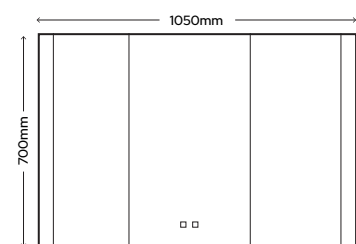

SY9046/SINGLE
Single Cabinet 550mm x 700mm x 130mm
£757.00

SY9046/DOUBLE
Double Cabinet 800mm x 700mm x 130mm
£920.00

SY9046/TRIPLE
Triple Cabinet 1050mm x 700mm x 130mm
£1050.00

Adjustable glass shelves inside 