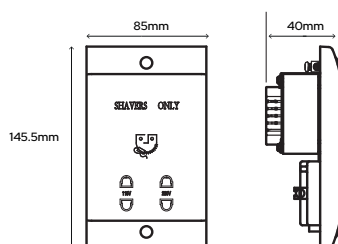

SY9258
White
£22.50