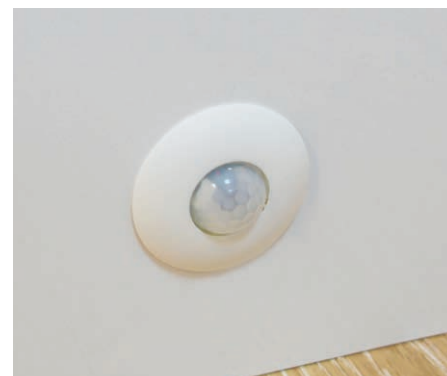

PIR Sensor

Finish: White (Silver cover available to purchase separate)
Power Supply: 240V
Sensor Distance Seated: 4m
Sensor Distance Walking Across: 10m
Sensor Distance Walking Towards: 6m
Sensor Range: 360°
Timer Adjustment: 30 Seconds to 30 Mins
Lux Adjustment: 10 - 2000Lux
Cut Out Size: 34mm
IP Rating: IP20 (IP65 Cover available to purchase separate)
Guarantee: 12 Months