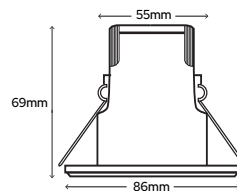

LED Downlight White

Warm White - SY9057WW

Natural White - SY9057NW

£15.11

Chrome Bezel

SY9051CC

£2.51

Brushed Nickel Bezel

SY9051BN

£2.51

Matt Black Bezel

SY9051BK

£1.25

Gold Bezel

SY9051G

£2.51

Copper Bezel

SY9051CO

£2.51