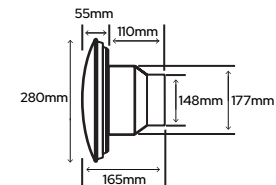

iCON 60 (recessed)

iCON 60 (surface)