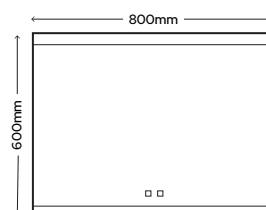

SY9015/SPEAKER

Hamilton 800mm x 600mm x 28mm

£496.00