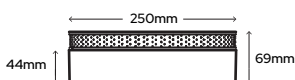

SY9012
250mm (dia) x 69mm
£89.00