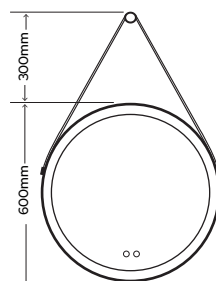

SY9108BL

Valletta Black Trim 600mm x 600mm x 43mm

£357.00

SY9108G

Valletta Brushed Gold Trim 600mm x 600mm x 43mm

£375.00

Unique Shape, & Hangs in
Portrait or Landscape

Natural White