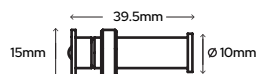

Black Cover

SY9939BK

£3.78