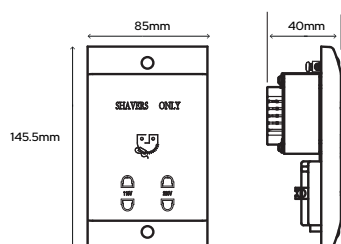

SY9660CC
Chrome
£28.00