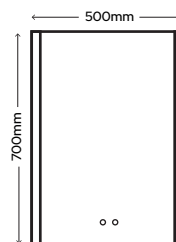

SY9059
Reims 500mm x 700mm x 41mm
£304.00