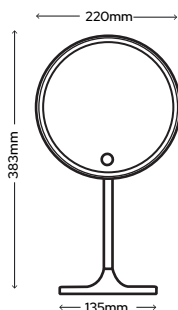

SY9021
Titan 220mm x 383mm
£112.00

Prices listed are R.R.P including VAT