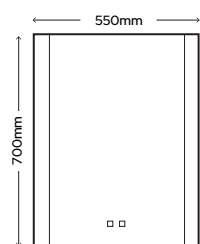

SY9046/SINGLE
Single Cabinet 550mm x 700mm x 130mm
£757.00