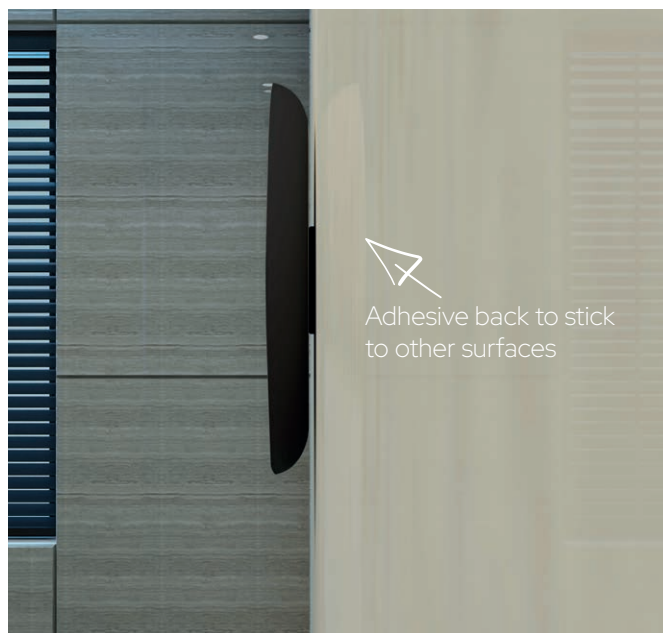

SY9011

Lorraine 155mm x 155mm x 17.4mm

£26.00