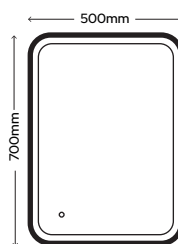

Ares 390mm x 500mm Natural White

Hera 500mm x 700mm Cool White

- ▶ 2 Sizes Available
- ▶ Built-in Shaver Socket
- ▶ IP44 Rated
- ▶ LED Points to front of mirror
- ▶ Touch Sensor x 1
- ▶ Tunable White (Warm/Natural/Cool White)
- ▶ Dimmable
- ▶ Demister (Switches off automatically after 30 minutes)
- ▶ 240V
- ▶ 44W
- ▶ 900mm Cable Included

Built-in Shaver Socket

SY9027

Hera 500mm x 700mm x 57mm

£284.00

SY9028

Ares 390 x 500mm x 57mm

£239.00

Prices listed are R.R.P including VAT

T: +44 (0) 113 286 6686 www.sycamoreLED.com

 Hangs in Portrait or Landscape

Polar Classic

LED Mirror

- ▶ Hangs in Portrait or Landscape
- ▶ IP44 Rated
- ▶ Diffused LED Border & Black Trim
- ▶ Touch Sensor x 1
- ▶ Natural White (4000K)
- ▶ Demister (Switches off automatically after 30 minutes)
- ▶ 240V
- ▶ 24W
- ▶ 500mm Cable Included

SY9106

Polar 500mm x 700mm x 47mm

£277.00

Handy Built-in Shelf

Bailey Classic

LED Mirror

- ▶ Built-in Shelf
- ▶ IP44 Rated
- ▶ Diffused Back-lit LED Border & Black Trim
- ▶ Touch Sensor x 1
- ▶ Natural White (4000K)
- ▶ Demister (Switches off automatically after 30 minutes)
- ▶ 240V
- ▶ 27W
- ▶ 500mm Cable Included