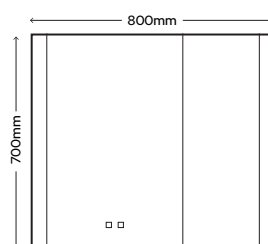

SY9046/SINGLE
Single Cabinet 550mm x 700mm x 130mm
£757.00

SY9046/DOUBLE
Double Cabinet 800mm x 700mm x 130mm
£920.00

SY9046/TRIPLE
Triple Cabinet 1050mm x 700mm x 130mm
£1050.00

Adjustable glass shelves inside 