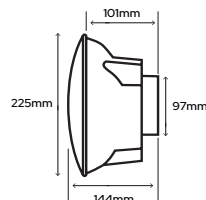

iCON Fans

iCON 15, 30 & 60

iCON 15

Ideal for toilets, en-suites, shower rooms and bathrooms.

- **Finish:** White (other covers available on page 89)
- **Extract Volume:** 19 l/sec
- **Sound Pressure d B (A) @ 3M:** 28.8
- **Fan Type:** Axial
- **Mounting (Wall/Ceiling):** Recessed
- **Weight (Kg):** 0.74
- **Outlet (dia):** 100mm
- **Power:** 9.4W
- **Voltage:** 230/IPH/50Hz
- **Max Amb. Temp:** 40 °C
- **IP Rating:** IPX4
- **Guarantee:** 3 Years

iCON 30

Ideal for larger toilets, bathrooms & utility rooms.

- **Finish:** White (other covers available on page 89)
- **Extract Volume:** 32 l/sec
- **Sound Pressure d B (A) @ 3M:** 33.3
- **Fan Type:** Mixed
- **Mounting (Wall/Ceiling):** Rec and Sur
- **Weight (Kg):** 1.11
- **Outlet (dia):** 100mm
- **Power:** 26.4W
- **Voltage:** 230/IPH/50Hz
- **Max Amb. Temp:** 40 °C
- **IP Rating:** IPX4
- **Guarantee:** 3 Years

iCON 60

Ideal for large bathrooms, utility rooms, and domestic kitchens.

- **Finish:** White (other covers available on page 89)
- **Extract Volume:** 78 l/sec
- **Sound Pressure d B (A) @ 3M:** 41.6
- **Fan Type:** Mixed
- **Mounting (Wall/Ceiling):** Rec and Sur
- **Weight (Kg):** 1.97
- **Outlet (dia):** 150mm
- **Power:** 9.4W
- **Voltage:** 230/IPH/50Hz
- **Max Amb. Temp:** 40 °C
- **IP Rating:** IPX4
- **Guarantee:** 3 Years

VARIOUS MODULES & ALTERNATIVE COLOUR COVERS AVAILABLE ON PAGE 89

SY7070
iCON 15 Fan White
£140.00

SY7101
iCON 30 Fan White
£261.00

SY7660
iCON 60 Fan White
£343.98