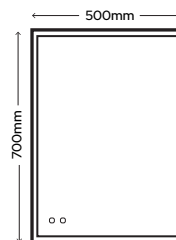

SY9033

Langley 500mm x 700mm x 32mm

£365.00