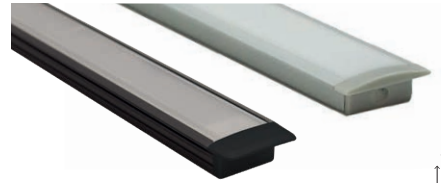

Recessed

Recessed Extrusion

1 Metre Aluminium - SY7388A

£9.95

2 Metre Aluminium - SY7392A

£20.09

2 Metre Matt Black - SY7392MB

£25.30

2.5 Metre Aluminium - SY7392A/2.5

£31.50

(including opal diffuser & end caps)