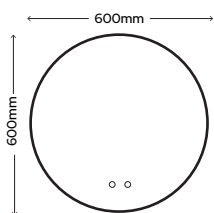

Rochelle 600mm

Rochelle Tunable

LED Mirror

Rochelle 800mm

Rochelle 800mm

- ▶ IP44 Rated
- ▶ Frameless Mirror with Back-lit Diffused LED
- ▶ Touch Sensor x 2
- ▶ Tunable White (Warm/Natural/Cool White)
- ▶ Dimmable
- ▶ Demister (Switches off automatically after 30 minutes)
- ▶ 240V
- ▶ 10.3W (600mm) 14.1W (800mm)
- ▶ 900mm Cable Included