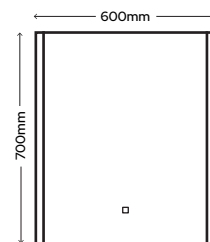

SY9062
Porto 600mm x 700mm x 60mm
£363.00