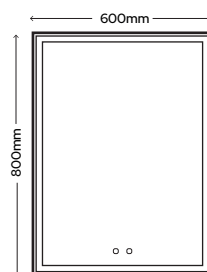

SY9007
Milton 600mm x 800mm x 28mm
£378.00

5 YEAR GUARANTEE

Natural White

Stratford Tunable

LED Mirror

Warm White

Cool White

- ▶ IP44 Rated
- ▶ Diffused LED Border
- ▶ Touch Sensor x 2
- ▶ Tunable White (Warm/Natural/Cool White)
- ▶ Dimmable
- ▶ Demister (Switches off automatically after 30 minutes)
- ▶ 240V
- ▶ 47W
- ▶ 300mm Cable Included