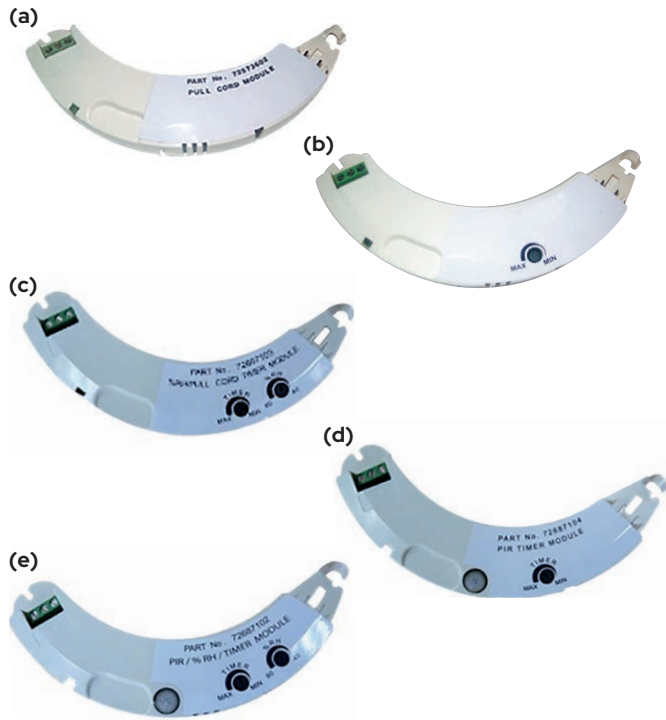

iCON Fan

Accessories – Modules & Covers

Modules

SY7071	(a) PCM Module Pull Cord	£38.50
SY7072	(b) TM Module Timer	£45.50
SY7094	(c) HTM Module Humidity/Timer/Pull Cord	£103.00
SY7095	(d) PRTM Module PIR/Timer	£183.00
SY7096	(e) PRHTM Module PIR/Humidity/Timer	£200.00

iCON 15 Covers

SY7097ANTH	Anthracite	£60.00
SY7097CC	Chrome	£203.00
SY7097NB	Navy Blue	£60.00
SY7097SAND	Sandstone	£60.00
SY7097SIL	Silver	£60.00
SY7097TQ	Turquoise	£60.00
SY7097UG	Ultimate Grey	£60.00