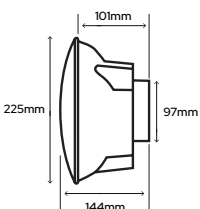

iCON 30S (surface)

SY7079
iCON 30S Low Voltage Fan White
£377.00

SY7080
Pull Cord/Timer Module for Low Voltage Fan
£71.00

QuietAir Fan

Ideal for bathrooms, en-suites and toilets. ultra-quiet performance.

- **Finish:** White or Black
- **Extract Volume:** 20.8/25 l/sec
- **Sound Pressure d B (A) @ 3M:** 25/30
- **Fan Type:** Axial
- **Mounting:** Wall/Ceiling
- **Weight (Kg):** 0.8
- **Outlet (dia):** 100mm
- **Power:** 5/9W
- **Voltage:** 230/1PH/50Hz
- **Max Amb. Temp:** 40 °C
- **IP Rating:** IP45
- **Guarantee:** 3 Years

In addition, for QuietAir QT 100T (With Timer)

- **Adjustable Timer (Minutes):** 6,10,15,21
- **Interval Timer, Auto Start (hours):** 0,8,12,24