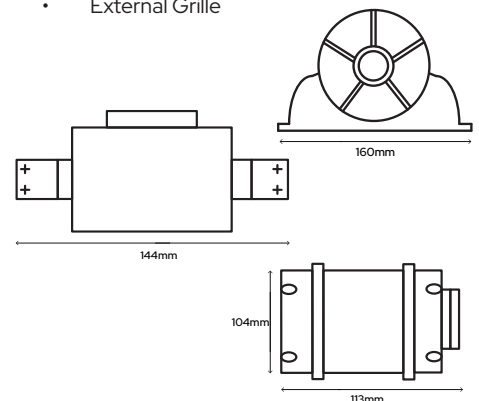

Shower Light Fan

Ideal for small and medium sized toilets, en-suites and bathrooms.

- **Finish:** White and Chrome Bezel included
- **Extract Volume:** 30 l/sec
- **Sound Pressure d B (A) @ 3M:** 39
- **Fan Type:** Axial
- **Mounting:** Inline
- **Weight (Kg):** 0.41
- **Outlet (dia):** 150mm
- **Power:** 16W (Fan only)
- **Voltage:** 230/1PH/50Hz
- **IP Rating:** IPX4
- **LED Colour:** Natural or Cool White
- **Guarantee:** 3 Years

Kit includes;

- Fan with timer
- Flex Duct
- Ties
- LED Lamp (Natural or Cool White option)
- Chrome and White Grille
- External Grille