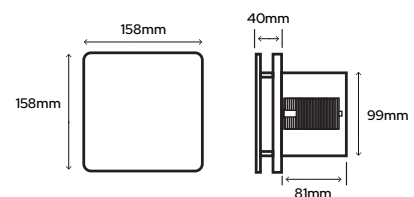

Extractor Fans

Air-Stream Pro

Air-Stream Pro Extractor Fans with Timer

Ideal for bathrooms, kitchens, and other areas of damp/moist air or odour. With removable front plate for ease of cleaning.

Finish: White, Chrome, Stainless Steel & Black

Timer: Adjustable up to 30 minutes

Extract Volume: 20 l/sec

Sound Pressure d B (A) @ 3M: 35

Motor: Copper Winding

Mounting: Wall/Ceiling

Weight (Kg): 0.66

Outlet (dia): 100mm

Power: 9.5W

Voltage: 220 - 240V

IP Rating: IPX4

Guarantee: 2 Years

SY7059WH

Air-Stream Pro White

£59.00

SY7059CC

Air-Stream Pro Chrome

£59.00

SY7059SS

Air-Stream Pro Stainless Steel

£59.00

SY7059BK

Air-Stream Pro Black

£59.00

Cavity wall kits available on page 89

Prices listed are R.R.P including VAT