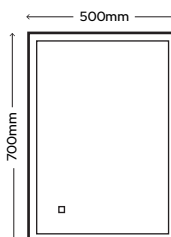

SY9101
Helsinki 500mm x 700mm x 24mm
£231.00

Prices listed are R.R.P including VAT

T: +44 (0) 113 286 6686 www.sycamoreLED.com