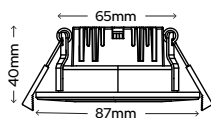

NEW!

Loop in - loop out terminal

Loop in - loop out terminal

Riga Flex - Switchable & Multi Wattage

Finish: White (Chrome, Brushed Nickel, Matt Black, Gold or Copper bezel available to purchase separate)

Power Supply: 240V

LED Colour: Switchable (Very Warm, Warm, Natural or Cool White)

Kelvins: Switchable (2700K, 3000K, 4000K or 6000K)

Wattage: Switchable - 4W, 6W, 8W

Total Lumens: 4W >400lm, 6W >600lm, 8W >800lm

CRI: Ra >80

IP Rating: IP65

Beam Angle: 60°

Cut Out Size: 70mm

LED Downlight White

SY9067WH

£20.40

Chrome Bezel

SY9068CC

£3.00

Brushed Nickel Bezel

SY9068BN

£3.00

Matt Black Bezel

SY9068BK

£3.00

Gold Bezel

SY9068G

£3.00

Copper Bezel

SY9068CO

£3.00

Riga Uno

Finish: White (Chrome, Brushed Nickel, Matt Black, Gold or Copper bezel available to purchase separate)

Power Supply: 240V

LED Colour: Warm White/Natural White

Kelvins: 3000-3500K/4000K-4500K

Wattage: 6W

Total Lumens: 600lm

CRI: Ra >80

IP Rating: IP65

Beam Angle: 40°

Cut Out Size: 68mm - 70mm

LED Downlight White

Warm White - SY9057WW

Natural White - SY9057NW

£15.11

Chrome Bezel

SY9051CC

£2.51

Brushed Nickel Bezel

SY9051BN

£2.51

Matt Black Bezel

SY9051BK

£1.25

Gold Bezel

SY9051G

£2.51

Copper Bezel

SY9051CO

£2.51

Controls & Accessories

Our wireless smart controls enable control by wireless wall plates, smart phones, or even voice control via Amazon Alexa!

Wireless Smart Controls (including dimming)

Page 84 - 85

Prices listed are R.R.P including VAT

T: +44 (0) 113 286 6686 www.sycamoreLED.com