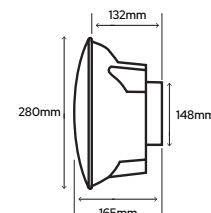

iCON Fans

iCON 15, 30 & 60

iCON 15

Ideal for toilets, en-suites, shower rooms and bathrooms.

- **Finish:** White (other covers available on page 89)
- **Extract Volume:** 19 l/sec
- **Sound Pressure d B (A) @ 3M:** 28.8
- **Fan Type:** Axial
- **Mounting (Wall/Ceiling):** Recessed
- **Weight (Kg):** 0.74
- **Outlet (dia):** 100mm
- **Power:** 9.4W
- **Voltage:** 230/IPH/50Hz
- **Max Amb. Temp:** 40 °C
- **IP Rating:** IPX4
- **Guarantee:** 3 Years

iCON 30

Ideal for larger toilets, bathrooms & utility rooms.

- **Finish:** White (other covers available on page 89)
- **Extract Volume:** 32 l/sec
- **Sound Pressure d B (A) @ 3M:** 33.3
- **Fan Type:** Mixed
- **Mounting (Wall/Ceiling):** Rec and Sur
- **Weight (Kg):** 1.11
- **Outlet (dia):** 100mm
- **Power:** 26.4W
- **Voltage:** 230/IPH/50Hz
- **Max Amb. Temp:** 40 °C
- **IP Rating:** IPX4
- **Guarantee:** 3 Years

iCON 60

Ideal for large bathrooms, utility rooms, and domestic kitchens.

- **Finish:** White (other covers available on page 89)
- **Extract Volume:** 78 l/sec
- **Sound Pressure d B (A) @ 3M:** 41.6
- **Fan Type:** Mixed
- **Mounting (Wall/Ceiling):** Rec and Sur
- **Weight (Kg):** 1.97
- **Outlet (dia):** 150mm
- **Power:** 9.4W
- **Voltage:** 230/IPH/50Hz
- **Max Amb. Temp:** 40 °C
- **IP Rating:** IPX4
- **Guarantee:** 3 Years

VARIOUS MODULES & ALTERNATIVE COLOUR COVERS AVAILABLE ON PAGE 89

SY7070
iCON 15 Fan White
£140.00

SY7101
iCON 30 Fan White
£261.00

SY7660
iCON 60 Fan White
£343.98