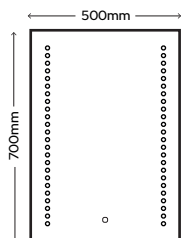

SY9027

Hera 500mm x 700mm x 57mm

£284.00

SY9028

Ares 390 x 500mm x 57mm

£239.00

Prices listed are R.R.P including VAT

T: +44 (0) 113 286 6686 www.sycamoreLED.com