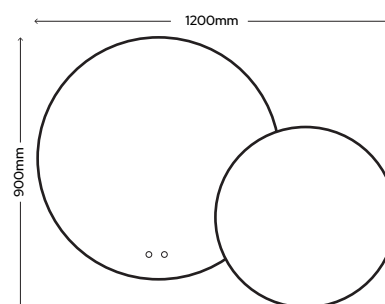

SY9035

Athena Single Cabinet 500mm x 700mm x 130mm

£643.00

Stunning Frameless Design

Etienne Tunable

LED Mirror

- ▶ IP44 Rated
- ▶ Frameless Mirror with Back-lit Diffused LED
- ▶ Touch Sensor x 2
- ▶ Tunable White (Warm/Natural/Cool White)
- ▶ Dimmable
- ▶ Demister (Switches off automatically after 30 minutes)
- ▶ 240V
- ▶ 35W
- ▶ 900mm Cable Included

SY9113

Etienne 1200mm x 900mm x 34mm

£546.20

5 YEAR GUARANTEE

NEW!

Hangs in Portrait or Landscape

Marseille 600mm

Marseille Tunable