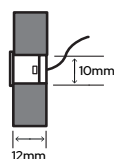

SY2449/1
Single Door Kit
£38.05

SY2449/2
Double Door Kit
£55.08

SY2449/3
Triple Door Kit
£72.20

SY2449/4
Quad Door Kit
£89.32