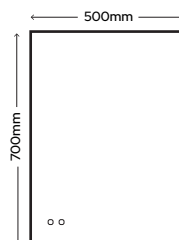

SY9033

Langley 500mm x 700mm x 32mm

£365.00

Hangs in Portrait or
Landscape

Natural White

Halifax Tunable

LED Mirror

- ▶ Hangs in Portrait or Landscape
- ▶ IP44 Rated
- ▶ Diffused LED Back-Lit Border
- ▶ Touch Sensor x 2
- ▶ Tunable White (Warm/Natural/Cool White)
- ▶ Dimmable
- ▶ Demister (Switches off automatically after 30 minutes)
- ▶ 240V
- ▶ 45W
- ▶ 900mm Cable Included