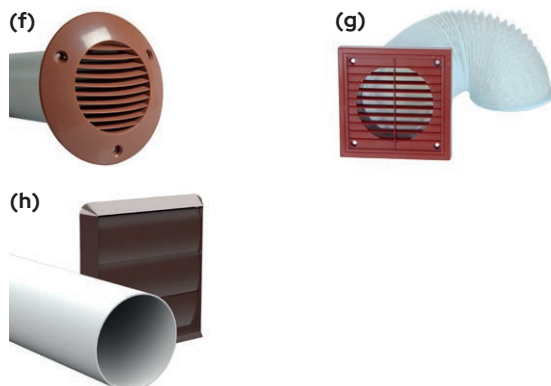

Accessories

SY7099	(f) Terracotta 100mm Cavity Wall & Grille	£28.50
SY7100	(g) Terracotta Flexi 100mm Cavity Wall & Grille	£28.50
SY7008B	(h) Round PVC Duct & Gravity Outlet Kit	£23.40

Accessories not suitable for iCON 60

iCON 30 Covers

(Also suitable for iCON 30S on page 90)

SY7098ANTH	Anthracite	£66.00
SY7098NB	Navy Blue	£66.00
SY7098SAND	Sandstone	£66.00
SY7098SIL	Silver	£66.00
SY7098TQ	Turquoise	£66.00
SY7098UG	Ultimate Grey	£66.00

iCON 60 Covers

SY7760/C/ANTH	Anthracite	£70.56
SY7760/C/NB	Navy Blue	£70.56
SY7760/C/SAND	Sandstone	£70.56
SY7760/C/SIL	Silver	£70.56
SY7760/C/TQ	Turquoise	£70.56
SY7760/C/UG	Ultimate Grey	£70.56