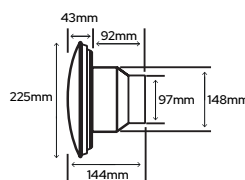

iCON 30 (recessed)

iCON 30 (surface)