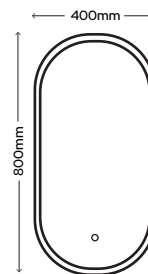

SY9111
Berlin 400mm x 800mm x 32mm
£317.00