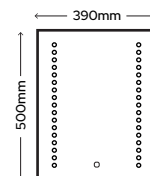

SY9027

Hera 500mm x 700mm x 57mm

£284.00

SY9028

Ares 390 x 500mm x 57mm

£239.00

Prices listed are R.R.P including VAT

T: +44 (0) 113 286 6686 www.sycamoreLED.com