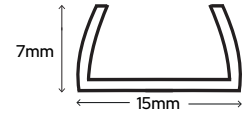

2 Metre Aluminium - SY9573/2

£10.14

Surface Mounted

Surface Mounted

1 Metre Aluminium - SY7367

£7.58

2 Metre Aluminium - SY7367/2

£14.40