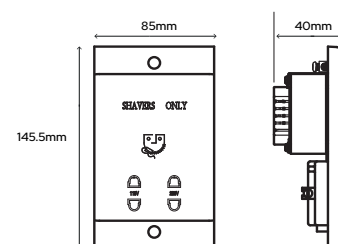

Finish: Black
Power Supply: 240/110V
Guarantee: 12 Months

This shaver socket is suitable for use in bathrooms as required by IEE wiring regulations BS7671: 2001 Section 601

SY9660CC
 Chrome
£28.00

SY9258
 White
£22.50