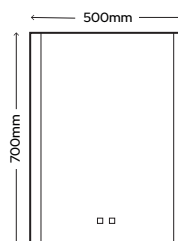

SY9049/SPEAKER
Windsor 2 500mm x 700mm x 28mm
£440.00