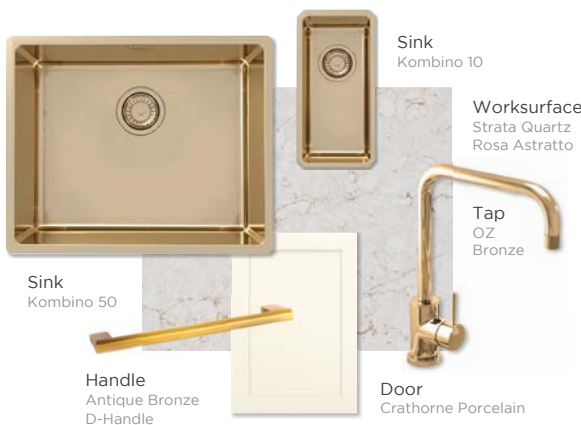

MONARCH COLLECTION

Designed with sleek, clean lines and available in four striking metallic finishes, our Monarch Collection offers an injection of luxury and opulence into your kitchen design. With a range of basin sizes, the collection is the perfect choice for any kitchen footprint, and thanks to a world leading PVD treatment, you can be assured that our Monarch sinks boast increased scratch resistance.

AVAILABLE IN 4 FINISHES

get
the
look