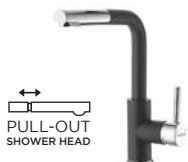

TAPS

GRANITAL COLLECTION

From a classic design, to a pull-out spout with shower spray, our collection of Granital taps complement a contemporary, seamless look and are manufactured with diverse functionality to enhance every day in your kitchen.

SIROS

Sink: Monarch Kombino 20 in Anthracite

Tap: Roxa Concrete

Worksurface: Trinity Concrete - Strata Quartz

Accessories: Stainless Steel Strainer Bowl in Anthracite